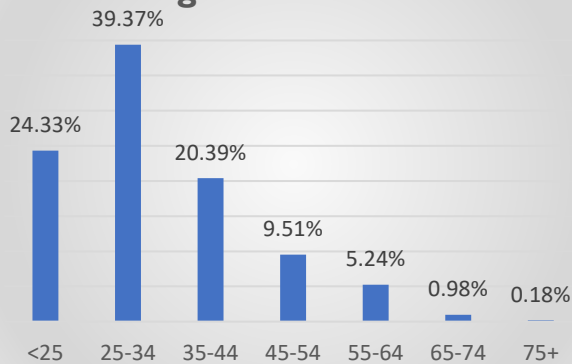

Sheriff's Daily Report

12/17/2021

Under the Custody of the Sheriff	
Total Male and Female	8,318
Jail Population	5,619
Community Corrections	2,699

Jail Population - Behind the Walls

Behind the Walls: Detainees that are physically housed under the Sheriff's custody 24 hours a day/7 days a week. This includes all populations listed on this chart - Divisional populations male & female, Outside Counties, Hospital, PRC, Women's Residential, & VRIC. Detainees in court-ordered treatment programs (PRC, Women's Residential, VRIC) are housed at CCDOC 24 hours a day/7 days week.

Sheriff's Daily Report

12/17/2021

CCSO Population Demographics

In Confinement

Gender Distribution

Race Distribution

Age Distribution

Community Corrections

Gender Distribution

Race Distribution

Age Distribution