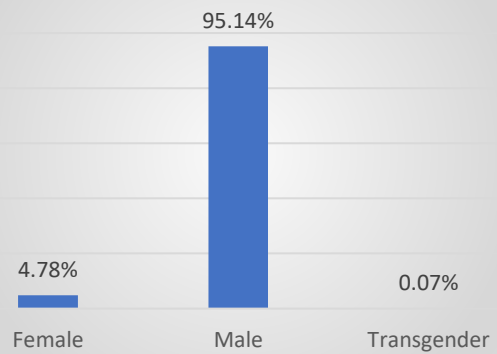

Sheriff's Daily Report

12/17/2021

Under the Custody of the Sheriff	
Total Male and Female	8,318
Jail Population	5,619
Community Corrections	2,699

Jail Population - Behind the Walls

Behind the Walls: Detainees that are physically housed under the Sheriff's custody 24 hours a day/7 days a week. This includes all populations listed on this chart - Divisional populations male & female, Outside Counties, Hospital, PRC, Women's Residential, & VRIC. Detainees in court-ordered treatment programs (PRC, Women's Residential, VRIC) are housed at CCDOC 24 hours a day/7 days week.

Sheriff's Daily Report

12/17/2021

CCSO Population Demographics

In Confinement

Gender Distribution

Race Distribution

Age Distribution

Community Corrections

Gender Distribution

Race Distribution

Age Distribution