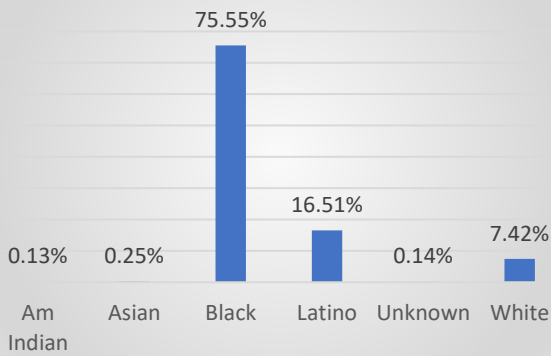

Sheriff's Daily Report

12/17/2021

Under the Custody of the Sheriff	
Total Male and Female	8,318
Jail Population	5,619
Community Corrections	2,699

Jail Population - Behind the Walls

Behind the Walls: Detainees that are physically housed under the Sheriff's custody 24 hours a day/7 days a week. This includes all populations listed on this chart - Divisional populations male & female, Outside Counties, Hospital, PRC, Women's Residential, & VRIC. Detainees in court-ordered treatment programs (PRC, Women's Residential, VRIC) are housed at CCDOC 24 hours a day/7 days week.

Sheriff's Daily Report

12/17/2021

CCSO Population Demographics

In Confinement

Gender Distribution

Race Distribution

Age Distribution

Community Corrections

Gender Distribution

Race Distribution

Age Distribution