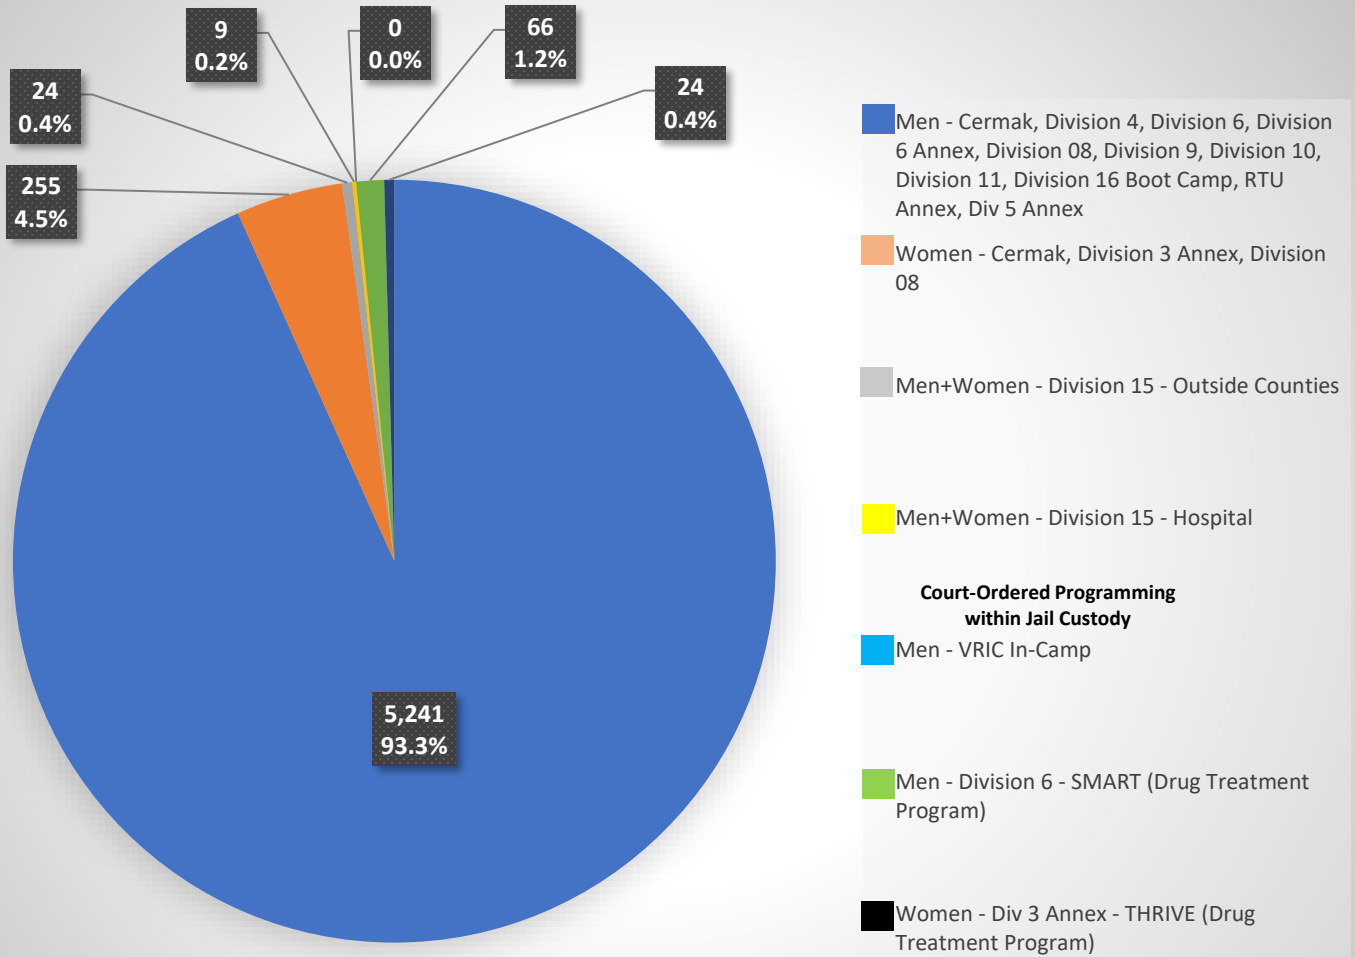

Sheriff's Daily Report

12/17/2021

Under the Custody of the Sheriff	
Total Male and Female	8,318
Jail Population	5,619
Community Corrections	2,699

Jail Population - Behind the Walls

Behind the Walls: Detainees that are physically housed under the Sheriff's custody 24 hours a day/7 days a week. This includes all populations listed on this chart - Divisional populations male & female, Outside Counties, Hospital, PRC, Women's Residential, & VRIC. Detainees in court-ordered treatment programs (PRC, Women's Residential, VRIC) are housed at CCDOC 24 hours a day/7 days week.

Sheriff's Daily Report

12/17/2021

CCSO Population Demographics

In Confinement

Gender Distribution

Race Distribution

Age Distribution

Community Corrections

Gender Distribution

Race Distribution

Age Distribution