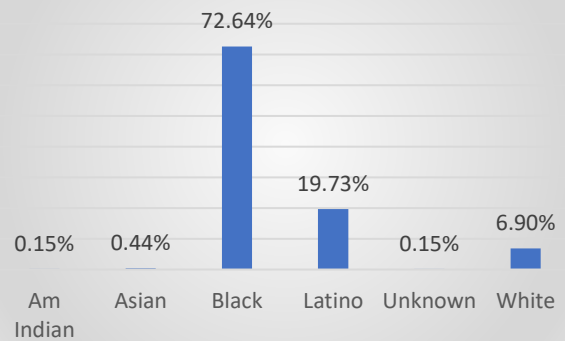

Sheriff's Daily Report

12/17/2021

Under the Custody of the Sheriff	
Total Male and Female	8,318
Jail Population	5,619
Community Corrections	2,699

Jail Population - Behind the Walls

Behind the Walls: Detainees that are physically housed under the Sheriff's custody 24 hours a day/7 days a week. This includes all populations listed on this chart - Divisional populations male & female, Outside Counties, Hospital, PRC, Women's Residential, & VRIC. Detainees in court-ordered treatment programs (PRC, Women's Residential, VRIC) are housed at CCDOC 24 hours a day/7 days week.

Sheriff's Daily Report

12/17/2021

CCSO Population Demographics

In Confinement

Gender Distribution

Race Distribution

Age Distribution

Community Corrections

Gender Distribution

Race Distribution

Age Distribution