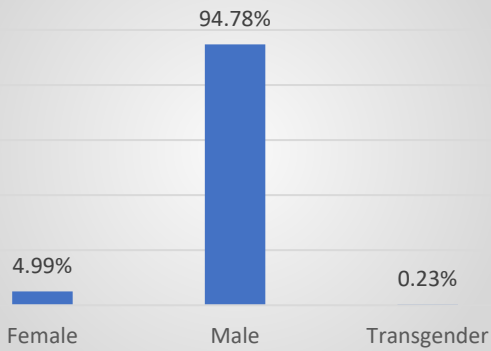

Sheriff's Daily Report

12/17/2021

CCSO Population Demographics

In Confinement

Gender Distribution