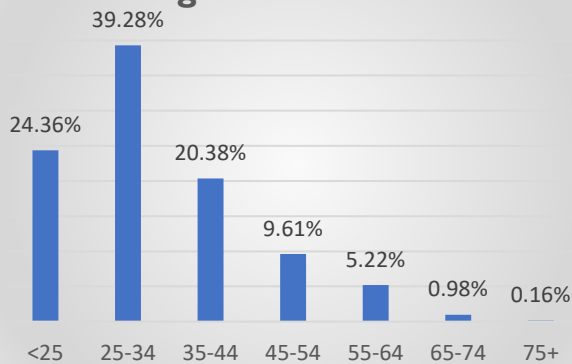

Sheriff's Daily Report

12/16/2021

Under the Custody of the Sheriff	
Total Male and Female	8,341
Jail Population	5,632
Community Corrections	2,709

Jail Population - Behind the Walls

Behind the Walls: Detainees that are physically housed under the Sheriff's custody 24 hours a day/7 days a week. This includes all populations listed on this chart - Divisional populations male & female, Outside Counties, Hospital, PRC, Women's Residential, & VRIC. Detainees in court-ordered treatment programs (PRC, Women's Residential, VRIC) are housed at CCDOC 24 hours a day/7 days week.

Sheriff's Daily Report

12/16/2021

CCSO Population Demographics

In Confinement

Community Corrections

Gender Distribution

Gender Distribution

Race Distribution

Race Distribution

Age Distribution

Age Distribution