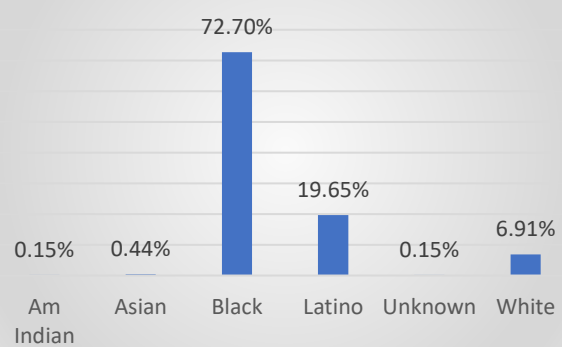

Sheriff's Daily Report

12/16/2021

Under the Custody of the Sheriff	
Total Male and Female	8,341
Jail Population	5,632
Community Corrections	2,709

Jail Population - Behind the Walls

Behind the Walls: Detainees that are physically housed under the Sheriff's custody 24 hours a day/7 days a week. This includes all populations listed on this chart - Divisional populations male & female, Outside Counties, Hospital, PRC, Women's Residential, & VRIC. Detainees in court-ordered treatment programs (PRC, Women's Residential, VRIC) are housed at CCDOC 24 hours a day/7 days week.

Sheriff's Daily Report

12/16/2021

CCSO Population Demographics

In Confinement

Community Corrections

Gender Distribution

Gender Distribution

Race Distribution

Race Distribution

Age Distribution

Age Distribution