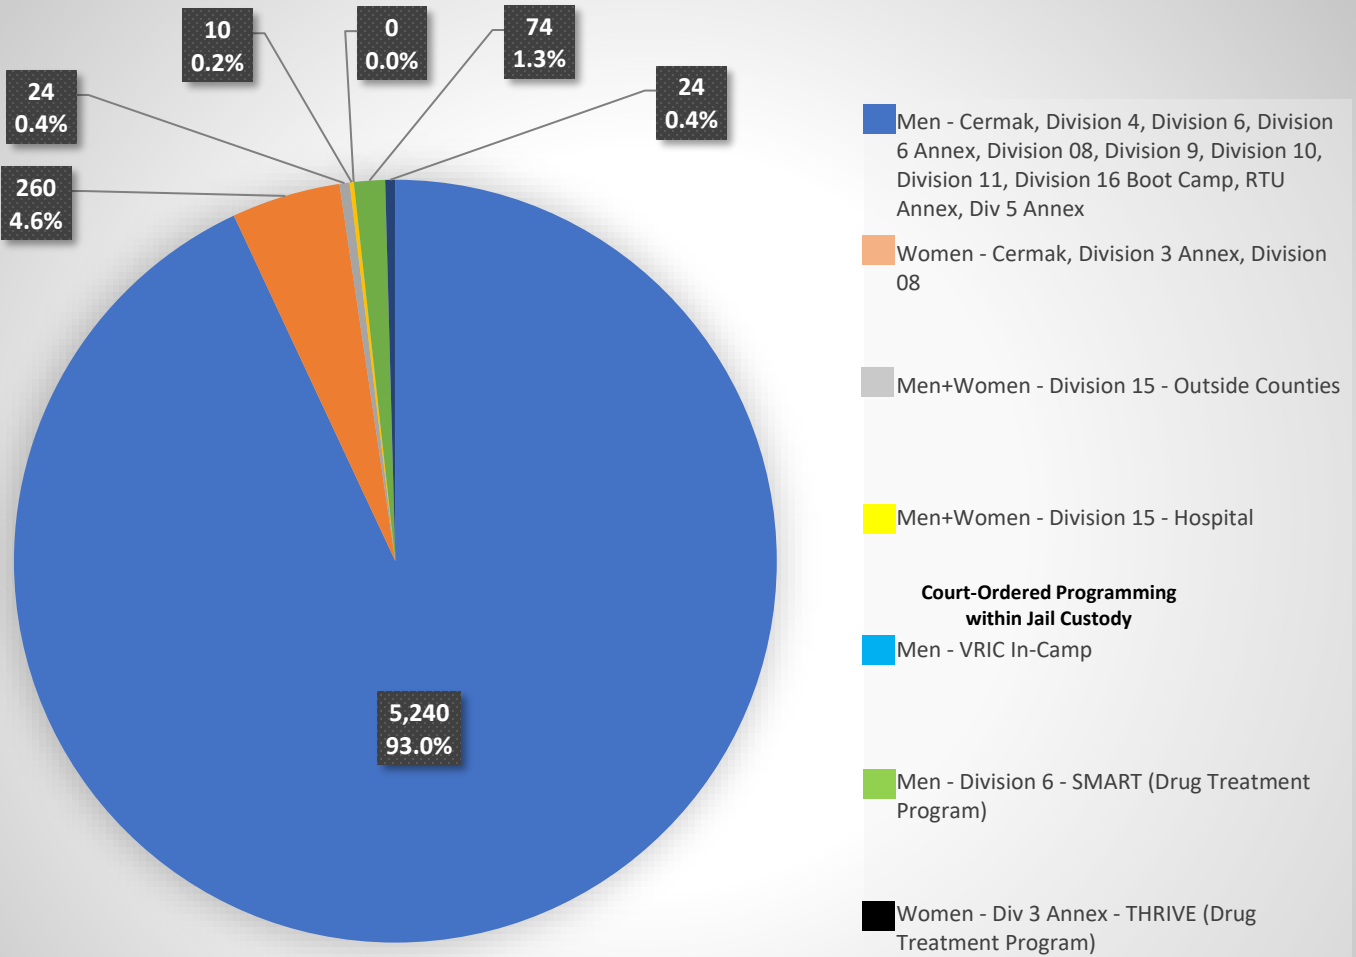

Sheriff's Daily Report

12/16/2021

Under the Custody of the Sheriff	
Total Male and Female	8,341
Jail Population	5,632
Community Corrections	2,709

Jail Population - Behind the Walls

Behind the Walls: Detainees that are physically housed under the Sheriff's custody 24 hours a day/7 days a week. This includes all populations listed on this chart - Divisional populations male & female, Outside Counties, Hospital, PRC, Women's Residential, & VRIC. Detainees in court-ordered treatment programs (PRC, Women's Residential, VRIC) are housed at CCDOC 24 hours a day/7 days week.

Sheriff's Daily Report

12/16/2021

CCSO Population Demographics

In Confinement

Community Corrections

Gender Distribution

Gender Distribution

Race Distribution

Race Distribution

Age Distribution

Age Distribution