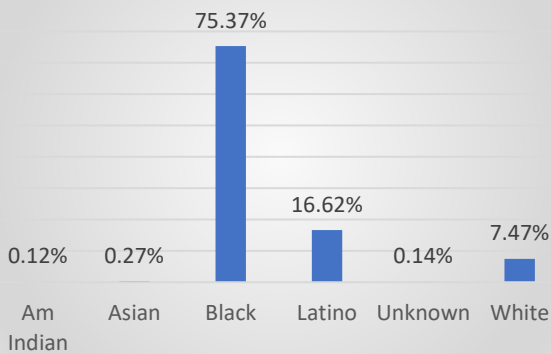

Sheriff's Daily Report

12/16/2021

Under the Custody of the Sheriff	
Total Male and Female	8,341
Jail Population	5,632
Community Corrections	2,709

Jail Population - Behind the Walls

Behind the Walls: Detainees that are physically housed under the Sheriff's custody 24 hours a day/7 days a week. This includes all populations listed on this chart - Divisional populations male & female, Outside Counties, Hospital, PRC, Women's Residential, & VRIC. Detainees in court-ordered treatment programs (PRC, Women's Residential, VRIC) are housed at CCDOC 24 hours a day/7 days week.

Sheriff's Daily Report

12/16/2021

CCSO Population Demographics

In Confinement

Community Corrections

Gender Distribution

Gender Distribution

Race Distribution

Race Distribution

Age Distribution

Age Distribution