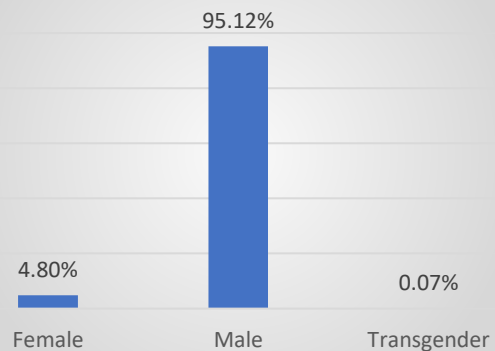

Sheriff's Daily Report

12/16/2021

Under the Custody of the Sheriff	
Total Male and Female	8,341
Jail Population	5,632
Community Corrections	2,709

Jail Population - Behind the Walls

Behind the Walls: Detainees that are physically housed under the Sheriff's custody 24 hours a day/7 days a week. This includes all populations listed on this chart - Divisional populations male & female, Outside Counties, Hospital, PRC, Women's Residential, & VRIC. Detainees in court-ordered treatment programs (PRC, Women's Residential, VRIC) are housed at CCDOC 24 hours a day/7 days week.

Sheriff's Daily Report

12/16/2021

CCSO Population Demographics

In Confinement

Community Corrections

Gender Distribution

Gender Distribution

Race Distribution

Race Distribution

Age Distribution

Age Distribution