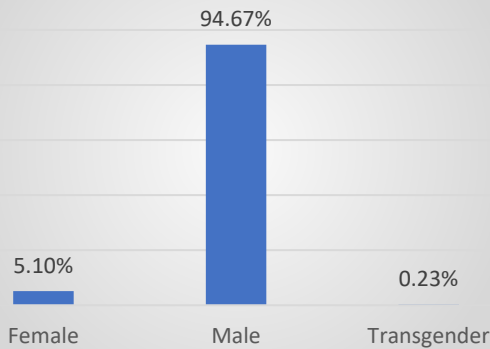

Sheriff's Daily Report

12/16/2021

Under the Custody of the Sheriff	
Total Male and Female	8,341
Jail Population	5,632
Community Corrections	2,709

Jail Population - Behind the Walls

Behind the Walls: Detainees that are physically housed under the Sheriff's custody 24 hours a day/7 days a week. This includes all populations listed on this chart - Divisional populations male & female, Outside Counties, Hospital, PRC, Women's Residential, & VRIC. Detainees in court-ordered treatment programs (PRC, Women's Residential, VRIC) are housed at CCDOC 24 hours a day/7 days week.

Sheriff's Daily Report

12/16/2021

CCSO Population Demographics

In Confinement

Community Corrections

Gender Distribution

Gender Distribution

Race Distribution

Race Distribution

Age Distribution

Age Distribution