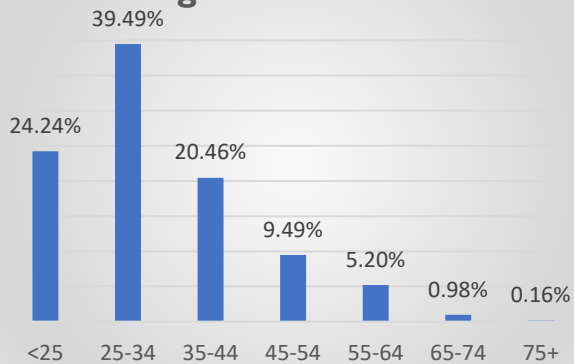

Sheriff's Daily Report

12/15/2021

Under the Custody of the Sheriff	
Total Male and Female	8,379
Jail Population	5,664
Community Corrections	2,715

Jail Population - Behind the Walls

Behind the Walls: Detainees that are physically housed under the Sheriff's custody 24 hours a day/7 days a week. This includes all populations listed on this chart - Divisional populations male & female, Outside Counties, Hospital, PRC, Women's Residential, & VRIC. Detainees in court-ordered treatment programs (PRC, Women's Residential, VRIC) are housed at CCDOC 24 hours a day/7 days week.

Sheriff's Daily Report

12/15/2021

CCSO Population Demographics

In Confinement

Gender Distribution

Race Distribution

Age Distribution

Community Corrections

Gender Distribution

Race Distribution

Age Distribution