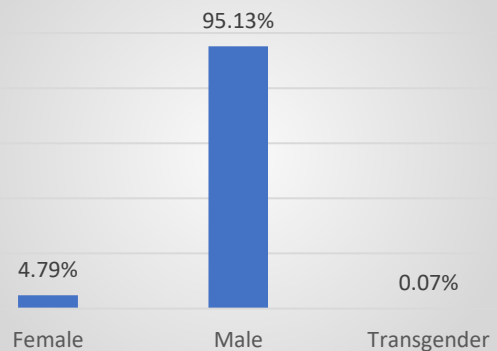

Sheriff's Daily Report

12/15/2021

Under the Custody of the Sheriff	
Total Male and Female	8,379
Jail Population	5,664
Community Corrections	2,715

Jail Population - Behind the Walls

Behind the Walls: Detainees that are physically housed under the Sheriff's custody 24 hours a day/7 days a week. This includes all populations listed on this chart - Divisional populations male & female, Outside Counties, Hospital, PRC, Women's Residential, & VRIC. Detainees in court-ordered treatment programs (PRC, Women's Residential, VRIC) are housed at CCDOC 24 hours a day/7 days week.

Sheriff's Daily Report

12/15/2021

CCSO Population Demographics

In Confinement

Gender Distribution

Race Distribution

Age Distribution

Community Corrections

Gender Distribution

Race Distribution

Age Distribution