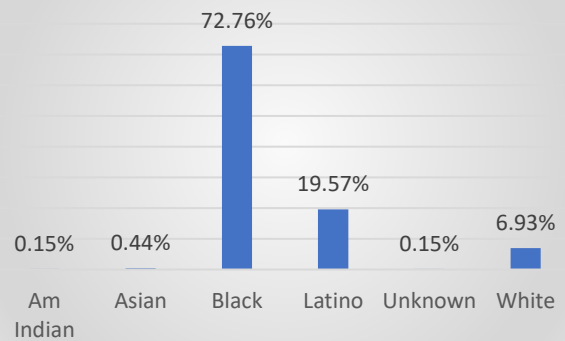

Sheriff's Daily Report

12/15/2021

Under the Custody of the Sheriff	
Total Male and Female	8,379
Jail Population	5,664
Community Corrections	2,715

Jail Population - Behind the Walls

Behind the Walls: Detainees that are physically housed under the Sheriff's custody 24 hours a day/7 days a week. This includes all populations listed on this chart - Divisional populations male & female, Outside Counties, Hospital, PRC, Women's Residential, & VRIC. Detainees in court-ordered treatment programs (PRC, Women's Residential, VRIC) are housed at CCDOC 24 hours a day/7 days week.

Sheriff's Daily Report

12/15/2021

CCSO Population Demographics

In Confinement

Gender Distribution

Race Distribution

Age Distribution

Community Corrections

Gender Distribution

Race Distribution

Age Distribution