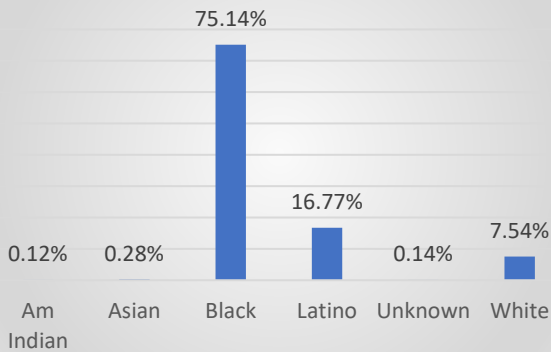

Sheriff's Daily Report

12/15/2021

Under the Custody of the Sheriff	
Total Male and Female	8,379
Jail Population	5,664
Community Corrections	2,715

Jail Population - Behind the Walls

Behind the Walls: Detainees that are physically housed under the Sheriff's custody 24 hours a day/7 days a week. This includes all populations listed on this chart - Divisional populations male & female, Outside Counties, Hospital, PRC, Women's Residential, & VRIC. Detainees in court-ordered treatment programs (PRC, Women's Residential, VRIC) are housed at CCDOC 24 hours a day/7 days week.

Sheriff's Daily Report

12/15/2021

CCSO Population Demographics

In Confinement

Gender Distribution

Race Distribution

Age Distribution

Community Corrections

Gender Distribution

Race Distribution

Age Distribution