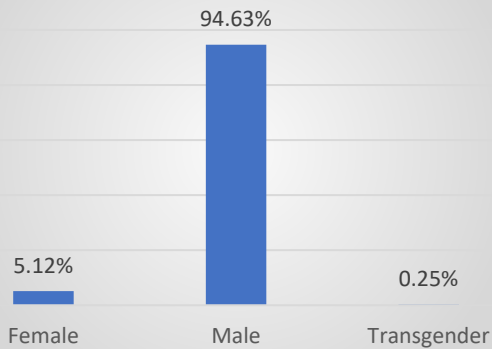

Sheriff's Daily Report

12/15/2021

CCSO Population Demographics

In Confinement

Gender Distribution