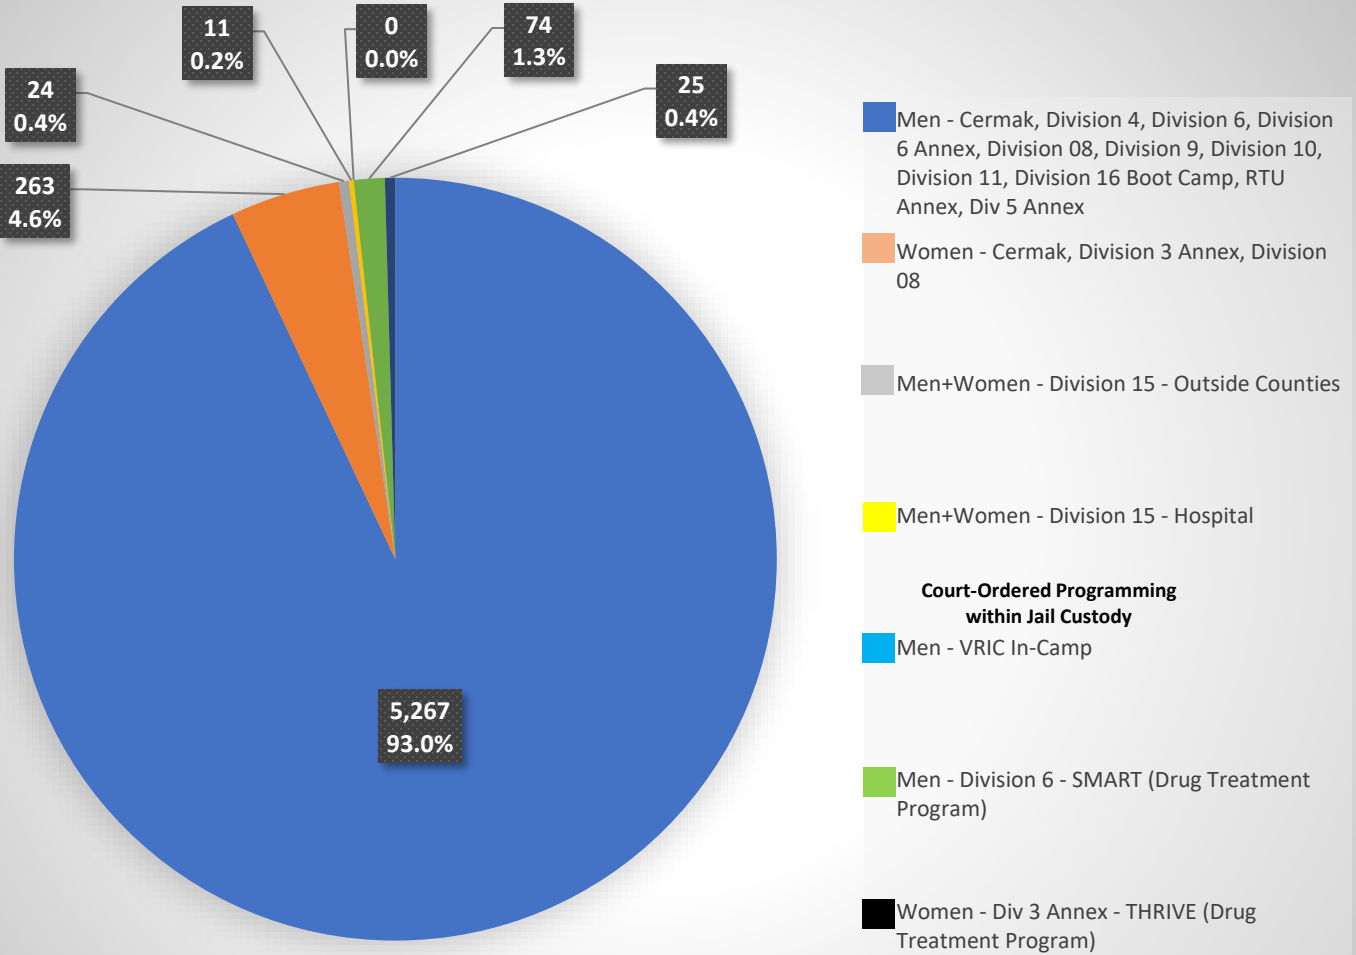

Sheriff's Daily Report

12/15/2021

Under the Custody of the Sheriff	
Total Male and Female	8,379
Jail Population	5,664
Community Corrections	2,715

Jail Population - Behind the Walls

Behind the Walls: Detainees that are physically housed under the Sheriff's custody 24 hours a day/7 days a week. This includes all populations listed on this chart - Divisional populations male & female, Outside Counties, Hospital, PRC, Women's Residential, & VRIC. Detainees in court-ordered treatment programs (PRC, Women's Residential, VRIC) are housed at CCDOC 24 hours a day/7 days week.

Sheriff's Daily Report

12/15/2021

CCSO Population Demographics

In Confinement

Gender Distribution

Race Distribution

Age Distribution

Community Corrections

Gender Distribution

Race Distribution

Age Distribution