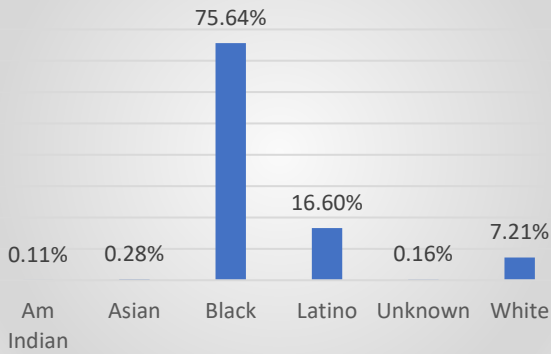

Sheriff's Daily Report

12/11/2021

Under the Custody of the Sheriff	
Total Male and Female	8,364
Jail Population	5,639
Community Corrections	2,725

Jail Population - Behind the Walls

Behind the Walls: Detainees that are physically housed under the Sheriff's custody 24 hours a day/7 days a week. This includes all populations listed on this chart - Divisional populations male & female, Outside Counties, Hospital, PRC, Women's Residential, & VRIC. Detainees in court-ordered treatment programs (PRC, Women's Residential, VRIC) are housed at CCDOC 24 hours a day/7 days week.

Sheriff's Daily Report

12/11/2021

CCSO Population Demographics

In Confinement

Gender Distribution

Race Distribution

Age Distribution

Community Corrections

Gender Distribution

Race Distribution

Age Distribution