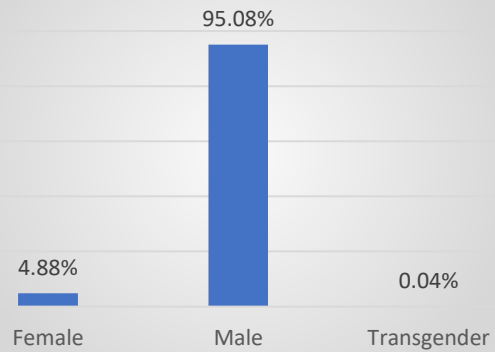

Sheriff's Daily Report

12/11/2021

Under the Custody of the Sheriff	
Total Male and Female	8,364
Jail Population	5,639
Community Corrections	2,725

Jail Population - Behind the Walls

Behind the Walls: Detainees that are physically housed under the Sheriff's custody 24 hours a day/7 days a week. This includes all populations listed on this chart - Divisional populations male & female, Outside Counties, Hospital, PRC, Women's Residential, & VRIC. Detainees in court-ordered treatment programs (PRC, Women's Residential, VRIC) are housed at CCDOC 24 hours a day/7 days week.

Sheriff's Daily Report

12/11/2021

CCSO Population Demographics

In Confinement

Gender Distribution

Race Distribution

Age Distribution

Community Corrections

Gender Distribution

Race Distribution

Age Distribution