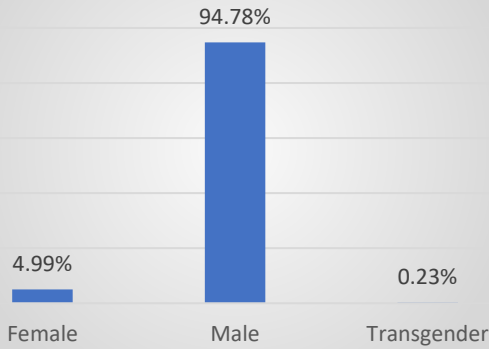

CCSO Population Demographics

In Confinement

Gender Distribution