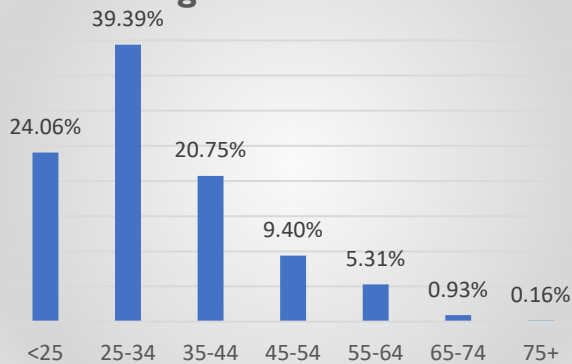

Sheriff's Daily Report

12/11/2021

Under the Custody of the Sheriff	
Total Male and Female	8,364
Jail Population	5,639
Community Corrections	2,725

Jail Population - Behind the Walls

Behind the Walls: Detainees that are physically housed under the Sheriff's custody 24 hours a day/7 days a week. This includes all populations listed on this chart - Divisional populations male & female, Outside Counties, Hospital, PRC, Women's Residential, & VRIC. Detainees in court-ordered treatment programs (PRC, Women's Residential, VRIC) are housed at CCDOC 24 hours a day/7 days week.

Sheriff's Daily Report

12/11/2021

CCSO Population Demographics

In Confinement

Gender Distribution

Race Distribution

Age Distribution

Community Corrections

Gender Distribution

Race Distribution

Age Distribution