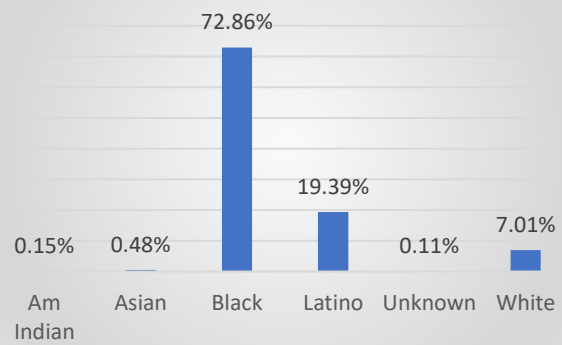

Sheriff's Daily Report

12/11/2021

Under the Custody of the Sheriff	
Total Male and Female	8,364
Jail Population	5,639
Community Corrections	2,725

Jail Population - Behind the Walls

Behind the Walls: Detainees that are physically housed under the Sheriff's custody 24 hours a day/7 days a week. This includes all populations listed on this chart - Divisional populations male & female, Outside Counties, Hospital, PRC, Women's Residential, & VRIC. Detainees in court-ordered treatment programs (PRC, Women's Residential, VRIC) are housed at CCDOC 24 hours a day/7 days week.

Sheriff's Daily Report

12/11/2021

CCSO Population Demographics

In Confinement

Gender Distribution

Race Distribution

Age Distribution

Community Corrections

Gender Distribution

Race Distribution

Age Distribution