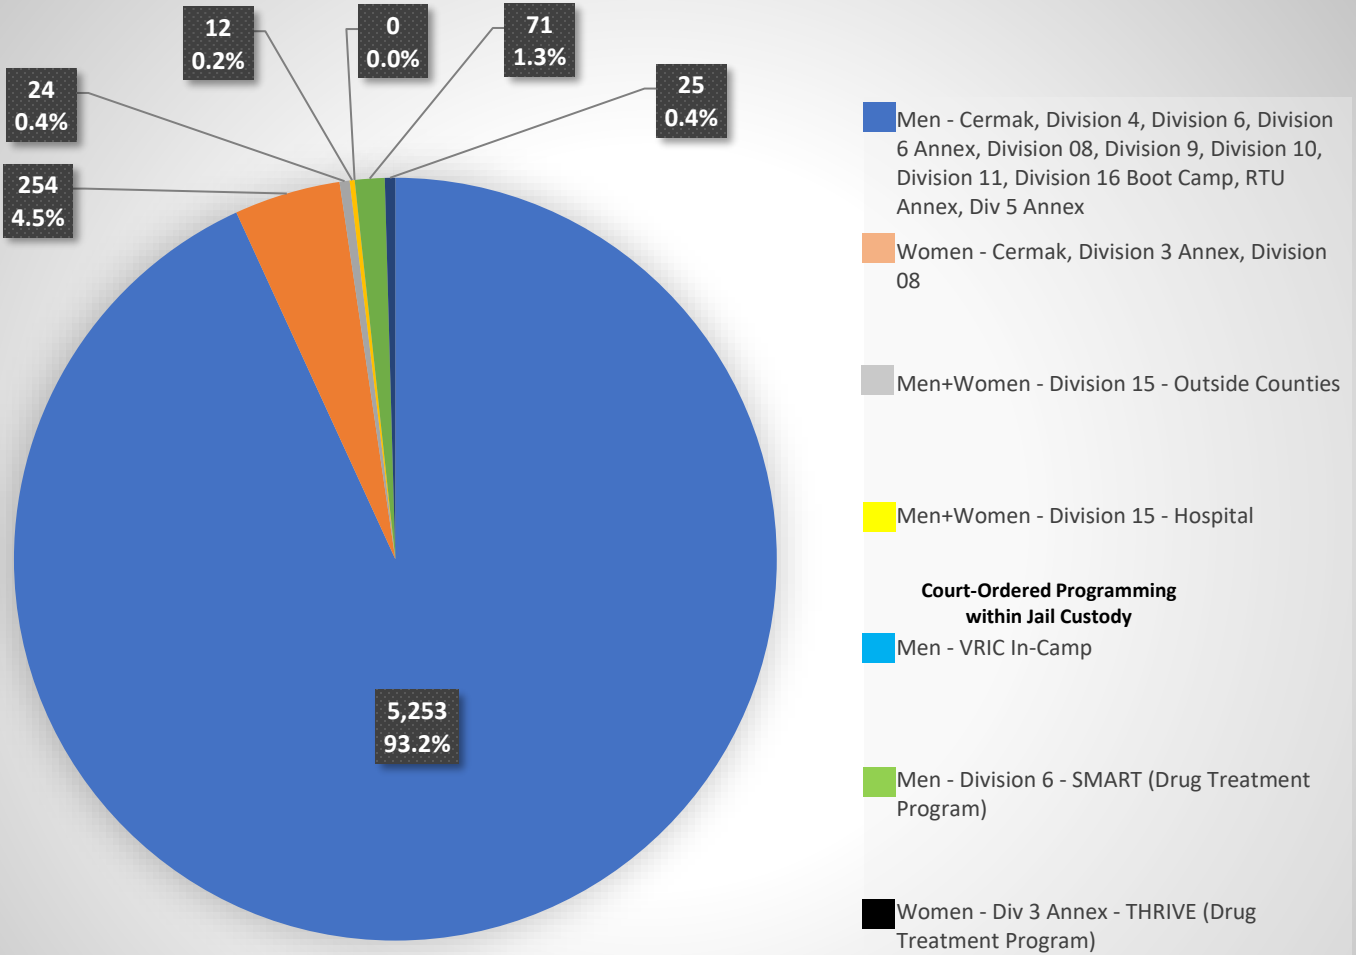

Sheriff's Daily Report

12/11/2021

Under the Custody of the Sheriff	
Total Male and Female	8,364
Jail Population	5,639
Community Corrections	2,725

Jail Population - Behind the Walls

Behind the Walls: Detainees that are physically housed under the Sheriff's custody 24 hours a day/7 days a week. This includes all populations listed on this chart - Divisional populations male & female, Outside Counties, Hospital, PRC, Women's Residential, & VRIC. Detainees in court-ordered treatment programs (PRC, Women's Residential, VRIC) are housed at CCDOC 24 hours a day/7 days week.

Sheriff's Daily Report

12/11/2021

CCSO Population Demographics

In Confinement

Gender Distribution

Race Distribution

Age Distribution

Community Corrections

Gender Distribution

Race Distribution

Age Distribution