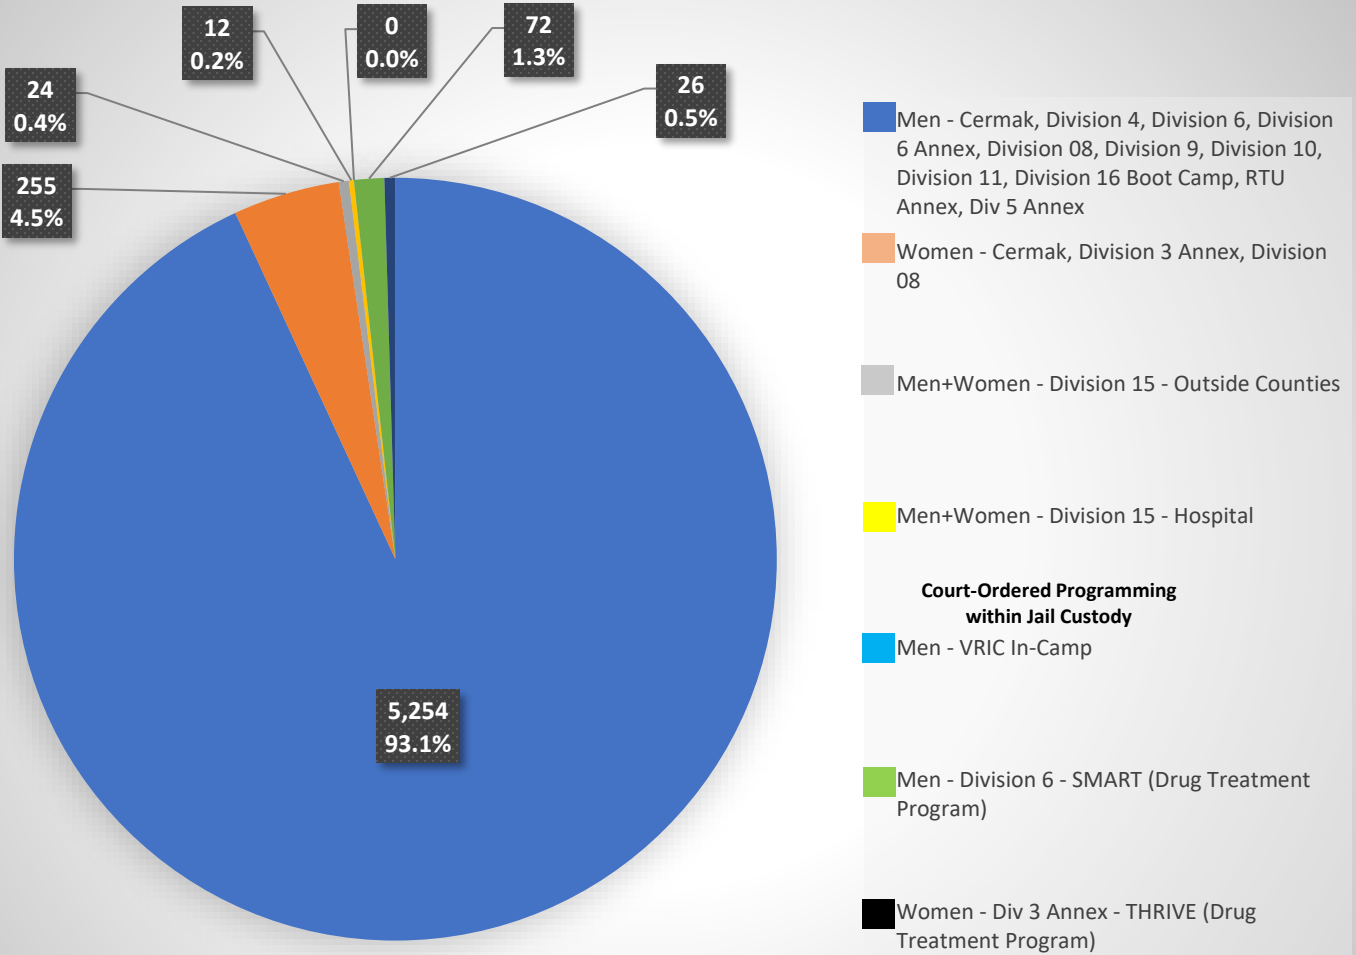

## 12/10/2021

Under the Custody of the Sheriff	
<b>Total Male and Female</b>	<b>8,378</b>
Jail Population	5,643
Community Corrections	2,735

### Jail Population - Behind the Walls

Behind the Walls: Detainees that are physically housed under the Sheriff's custody 24 hours a day/7 days a week. This includes all populations listed on this chart - Divisional populations male & female, Outside Counties, Hospital, PRC, Women's Residential, & VRIC. Detainees in court-ordered treatment programs (PRC, Women's Residential, VRIC) are housed at CCDOC 24 hours a day/7 days week.

#### Race Distribution

#### Age Distribution