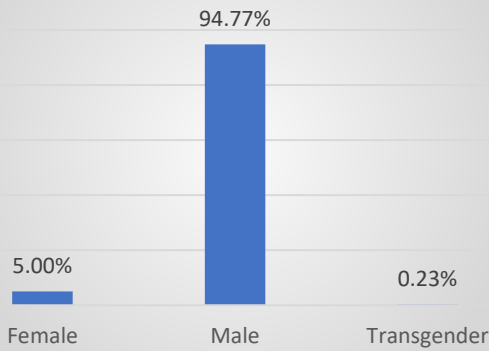

CCSO Population Demographics

In Confinement

Gender Distribution