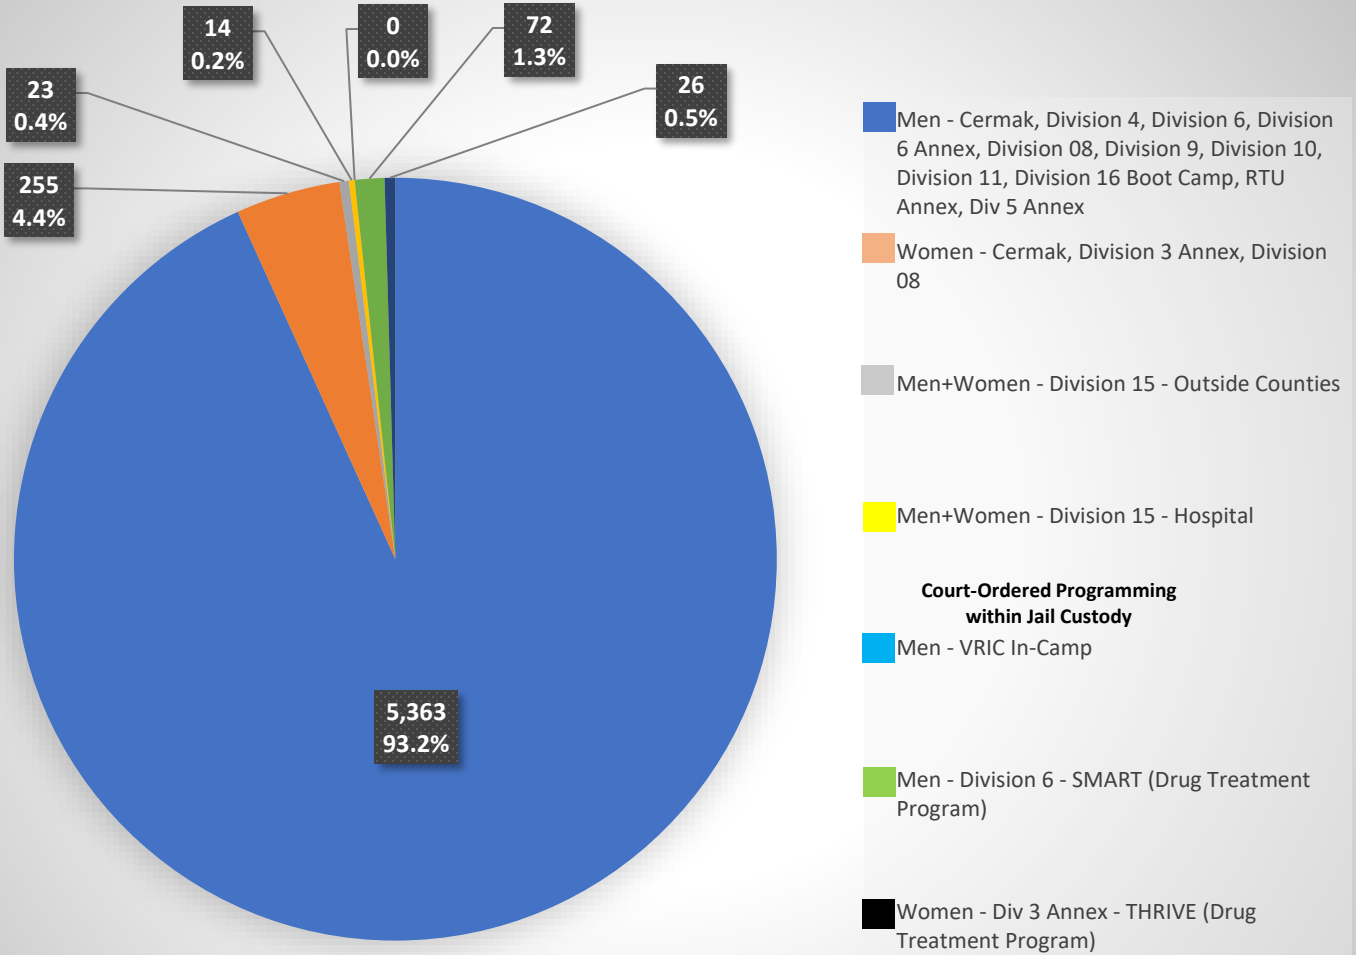

Sheriff's Daily Report

12/9/2021

Under the Custody of the Sheriff	
Total Male and Female	8,496
Jail Population	5,753
Community Corrections	2,743

Jail Population - Behind the Walls

Behind the Walls: Detainees that are physically housed under the Sheriff's custody 24 hours a day/7 days a week. This includes all populations listed on this chart - Divisional populations male & female, Outside Counties, Hospital, PRC, Women's Residential, & VRIC. Detainees in court-ordered treatment programs (PRC, Women's Residential, VRIC) are housed at CCDOC 24 hours a day/7 days week.

Sheriff's Daily Report

12/9/2021

CCSO Population Demographics

In Confinement

Gender Distribution

Race Distribution

Age Distribution

Community Corrections

Gender Distribution

Race Distribution

Age Distribution