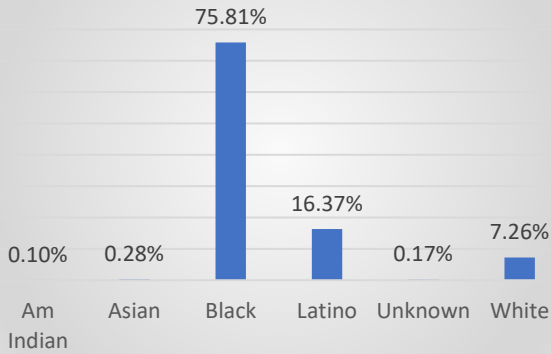

Sheriff's Daily Report

12/9/2021

Under the Custody of the Sheriff	
Total Male and Female	8,496
Jail Population	5,753
Community Corrections	2,743

Jail Population - Behind the Walls

Behind the Walls: Detainees that are physically housed under the Sheriff's custody 24 hours a day/7 days a week. This includes all populations listed on this chart - Divisional populations male & female, Outside Counties, Hospital, PRC, Women's Residential, & VRIC. Detainees in court-ordered treatment programs (PRC, Women's Residential, VRIC) are housed at CCDOC 24 hours a day/7 days week.

Sheriff's Daily Report

12/9/2021

CCSO Population Demographics

In Confinement

Gender Distribution

Race Distribution

Age Distribution

Community Corrections

Gender Distribution

Race Distribution

Age Distribution