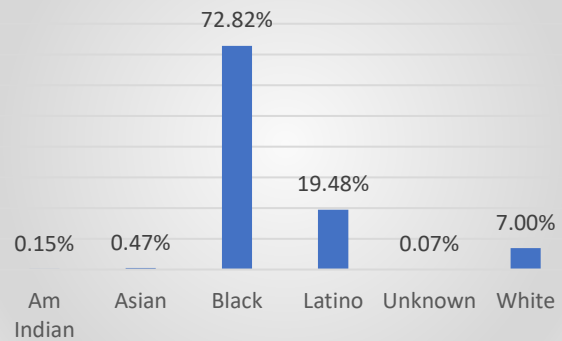

Sheriff's Daily Report

12/9/2021

Under the Custody of the Sheriff	
Total Male and Female	8,496
Jail Population	5,753
Community Corrections	2,743

Jail Population - Behind the Walls

Behind the Walls: Detainees that are physically housed under the Sheriff's custody 24 hours a day/7 days a week. This includes all populations listed on this chart - Divisional populations male & female, Outside Counties, Hospital, PRC, Women's Residential, & VRIC. Detainees in court-ordered treatment programs (PRC, Women's Residential, VRIC) are housed at CCDOC 24 hours a day/7 days week.

Sheriff's Daily Report

12/9/2021

CCSO Population Demographics

In Confinement

Gender Distribution

Race Distribution

Age Distribution

Community Corrections

Gender Distribution

Race Distribution

Age Distribution