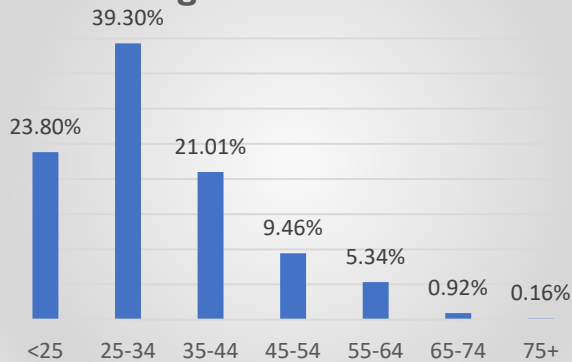

Sheriff's Daily Report

12/9/2021

Under the Custody of the Sheriff	
Total Male and Female	8,496
Jail Population	5,753
Community Corrections	2,743

Jail Population - Behind the Walls

Behind the Walls: Detainees that are physically housed under the Sheriff's custody 24 hours a day/7 days a week. This includes all populations listed on this chart - Divisional populations male & female, Outside Counties, Hospital, PRC, Women's Residential, & VRIC. Detainees in court-ordered treatment programs (PRC, Women's Residential, VRIC) are housed at CCDOC 24 hours a day/7 days week.

Sheriff's Daily Report

12/9/2021

CCSO Population Demographics

In Confinement

Gender Distribution

Race Distribution

Age Distribution

Community Corrections

Gender Distribution

Race Distribution

Age Distribution