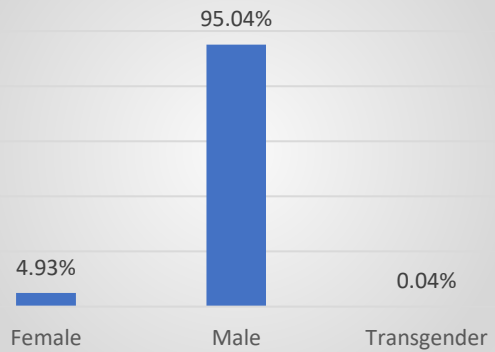

Sheriff's Daily Report

12/9/2021

Under the Custody of the Sheriff	
Total Male and Female	8,496
Jail Population	5,753
Community Corrections	2,743

Jail Population - Behind the Walls

Behind the Walls: Detainees that are physically housed under the Sheriff's custody 24 hours a day/7 days a week. This includes all populations listed on this chart - Divisional populations male & female, Outside Counties, Hospital, PRC, Women's Residential, & VRIC. Detainees in court-ordered treatment programs (PRC, Women's Residential, VRIC) are housed at CCDOC 24 hours a day/7 days week.

Sheriff's Daily Report

12/9/2021

CCSO Population Demographics

In Confinement

Gender Distribution

Race Distribution

Age Distribution

Community Corrections

Gender Distribution

Race Distribution

Age Distribution