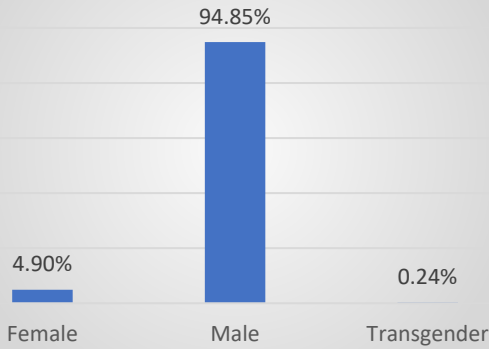

Sheriff's Daily Report

12/9/2021

CCSO Population Demographics

In Confinement

Gender Distribution