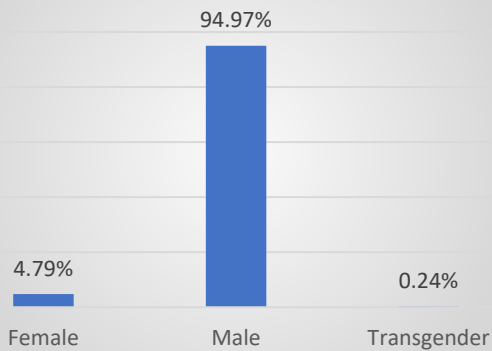

Sheriff's Daily Report

12/8/2021

CCSO Population Demographics

In Confinement

Gender Distribution