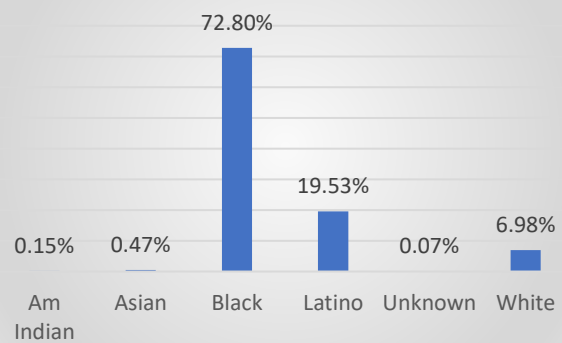

Sheriff's Daily Report

12/8/2021

Under the Custody of the Sheriff	
Total Male and Female	8,575
Jail Population	5,823
Community Corrections	2,752

Jail Population - Behind the Walls

Behind the Walls: Detainees that are physically housed under the Sheriff's custody 24 hours a day/7 days a week. This includes all populations listed on this chart - Divisional populations male & female, Outside Counties, Hospital, PRC, Women's Residential, & VRIC. Detainees in court-ordered treatment programs (PRC, Women's Residential, VRIC) are housed at CCDOC 24 hours a day/7 days week.

Sheriff's Daily Report

12/8/2021

CCSO Population Demographics

In Confinement

Gender Distribution

Race Distribution

Age Distribution

Community Corrections

Gender Distribution

Race Distribution

Age Distribution