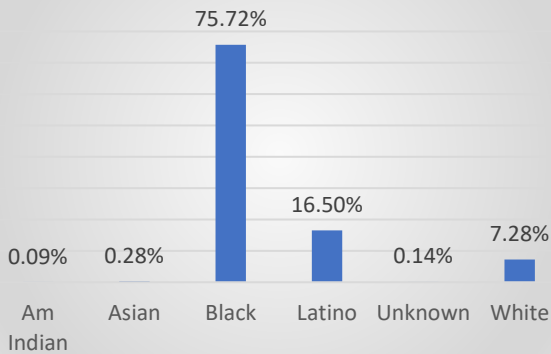

Sheriff's Daily Report

12/8/2021

Under the Custody of the Sheriff	
Total Male and Female	8,575
Jail Population	5,823
Community Corrections	2,752

Jail Population - Behind the Walls

Behind the Walls: Detainees that are physically housed under the Sheriff's custody 24 hours a day/7 days a week. This includes all populations listed on this chart - Divisional populations male & female, Outside Counties, Hospital, PRC, Women's Residential, & VRIC. Detainees in court-ordered treatment programs (PRC, Women's Residential, VRIC) are housed at CCDOC 24 hours a day/7 days week.

Sheriff's Daily Report

12/8/2021

CCSO Population Demographics

In Confinement

Gender Distribution

Race Distribution

Age Distribution

Community Corrections

Gender Distribution

Race Distribution

Age Distribution