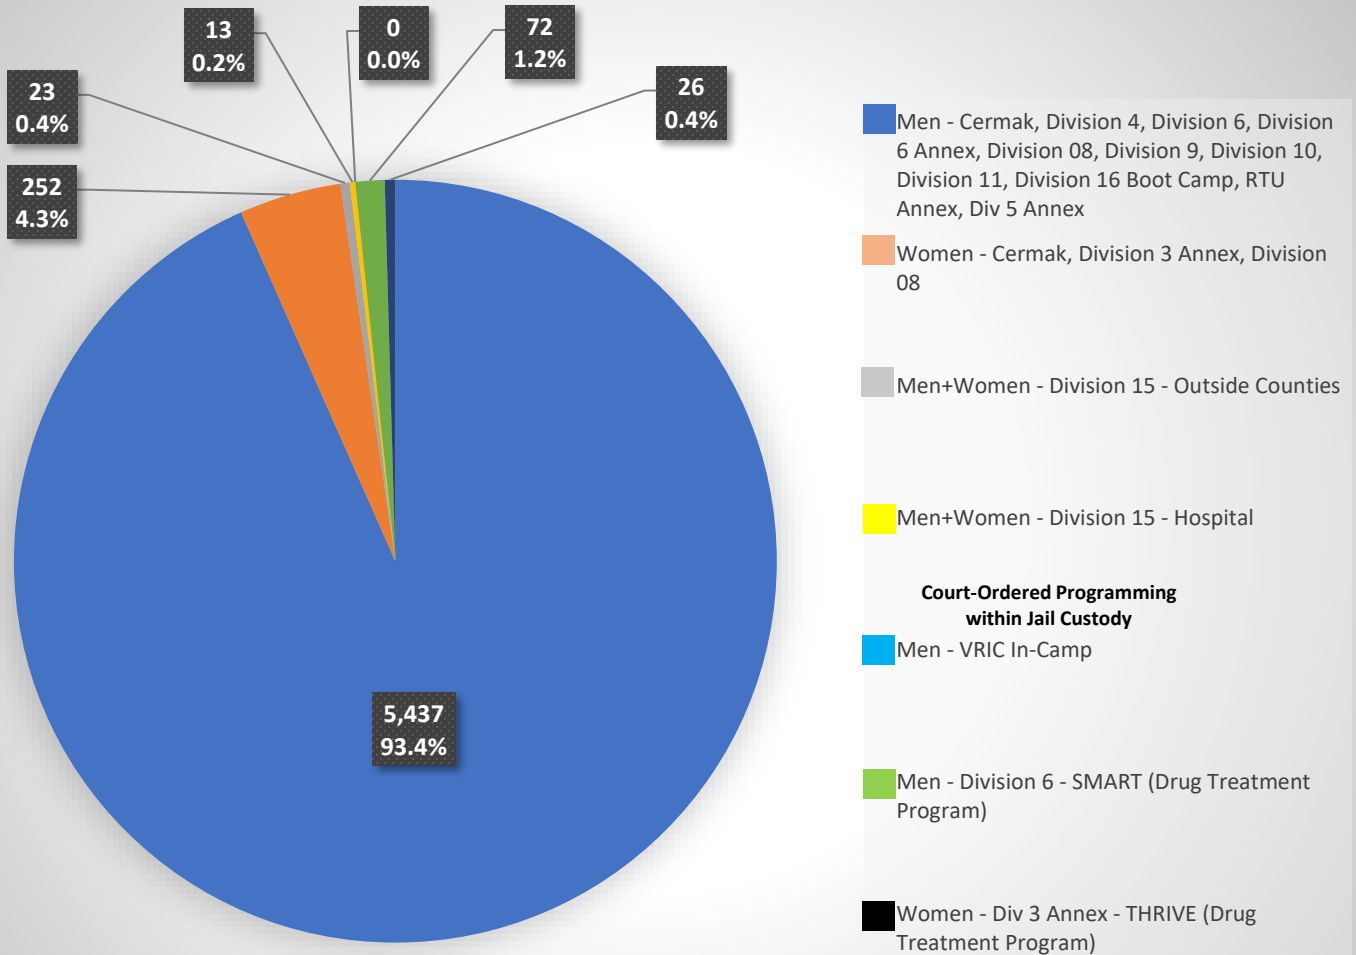

Sheriff's Daily Report

12/8/2021

Under the Custody of the Sheriff	
Total Male and Female	8,575
Jail Population	5,823
Community Corrections	2,752

Jail Population - Behind the Walls

Behind the Walls: Detainees that are physically housed under the Sheriff's custody 24 hours a day/7 days a week. This includes all populations listed on this chart - Divisional populations male & female, Outside Counties, Hospital, PRC, Women's Residential, & VRIC. Detainees in court-ordered treatment programs (PRC, Women's Residential, VRIC) are housed at CCDOC 24 hours a day/7 days week.

Sheriff's Daily Report

12/8/2021

CCSO Population Demographics

In Confinement

Gender Distribution

Race Distribution

Age Distribution

Community Corrections

Gender Distribution

Race Distribution

Age Distribution