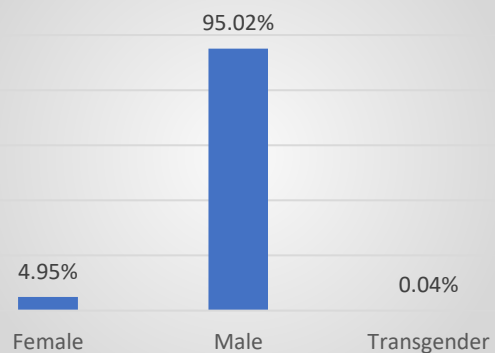

Sheriff's Daily Report

12/8/2021

Under the Custody of the Sheriff	
Total Male and Female	8,575
Jail Population	5,823
Community Corrections	2,752

Jail Population - Behind the Walls

Behind the Walls: Detainees that are physically housed under the Sheriff's custody 24 hours a day/7 days a week. This includes all populations listed on this chart - Divisional populations male & female, Outside Counties, Hospital, PRC, Women's Residential, & VRIC. Detainees in court-ordered treatment programs (PRC, Women's Residential, VRIC) are housed at CCDOC 24 hours a day/7 days week.

Sheriff's Daily Report

12/8/2021

CCSO Population Demographics

In Confinement

Gender Distribution

Race Distribution

Age Distribution

Community Corrections

Gender Distribution

Race Distribution

Age Distribution