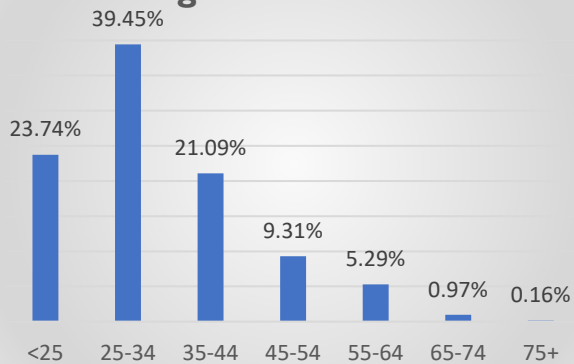

Sheriff's Daily Report

12/8/2021

Under the Custody of the Sheriff	
Total Male and Female	8,575
Jail Population	5,823
Community Corrections	2,752

Jail Population - Behind the Walls

Behind the Walls: Detainees that are physically housed under the Sheriff's custody 24 hours a day/7 days a week. This includes all populations listed on this chart - Divisional populations male & female, Outside Counties, Hospital, PRC, Women's Residential, & VRIC. Detainees in court-ordered treatment programs (PRC, Women's Residential, VRIC) are housed at CCDOC 24 hours a day/7 days week.

Sheriff's Daily Report

12/8/2021

CCSO Population Demographics

In Confinement

Gender Distribution

Race Distribution

Age Distribution

Community Corrections

Gender Distribution

Race Distribution

Age Distribution