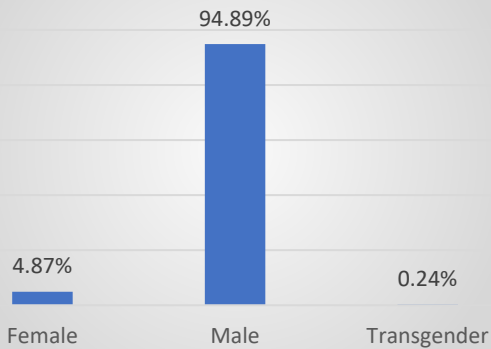

Sheriff's Daily Report

12/7/2021

Under the Custody of the Sheriff	
Total Male and Female	8,637
Jail Population	5,873
Community Corrections	2,764

Jail Population - Behind the Walls

Behind the Walls: Detainees that are physically housed under the Sheriff's custody 24 hours a day/7 days a week. This includes all populations listed on this chart - Divisional populations male & female, Outside Counties, Hospital, PRC, Women's Residential, & VRIC. Detainees in court-ordered treatment programs (PRC, Women's Residential, VRIC) are housed at CCDOC 24 hours a day/7 days week.

Sheriff's Daily Report

12/7/2021

CCSO Population Demographics

In Confinement

Community Corrections

Gender Distribution

Gender Distribution

Race Distribution

Race Distribution

Age Distribution

Age Distribution