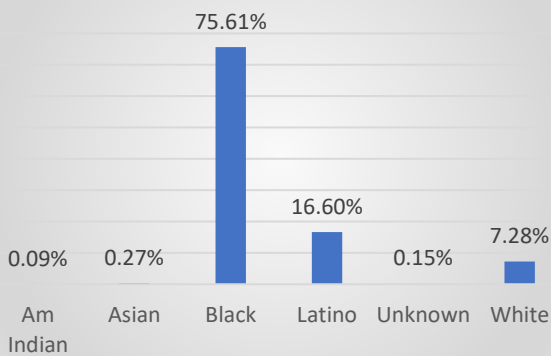

Sheriff's Daily Report

12/7/2021

Under the Custody of the Sheriff	
Total Male and Female	8,637
Jail Population	5,873
Community Corrections	2,764

Jail Population - Behind the Walls

Behind the Walls: Detainees that are physically housed under the Sheriff's custody 24 hours a day/7 days a week. This includes all populations listed on this chart - Divisional populations male & female, Outside Counties, Hospital, PRC, Women's Residential, & VRIC. Detainees in court-ordered treatment programs (PRC, Women's Residential, VRIC) are housed at CCDOC 24 hours a day/7 days week.

Sheriff's Daily Report

12/7/2021

CCSO Population Demographics

In Confinement

Community Corrections

Gender Distribution

Gender Distribution

Race Distribution

Race Distribution

Age Distribution

Age Distribution