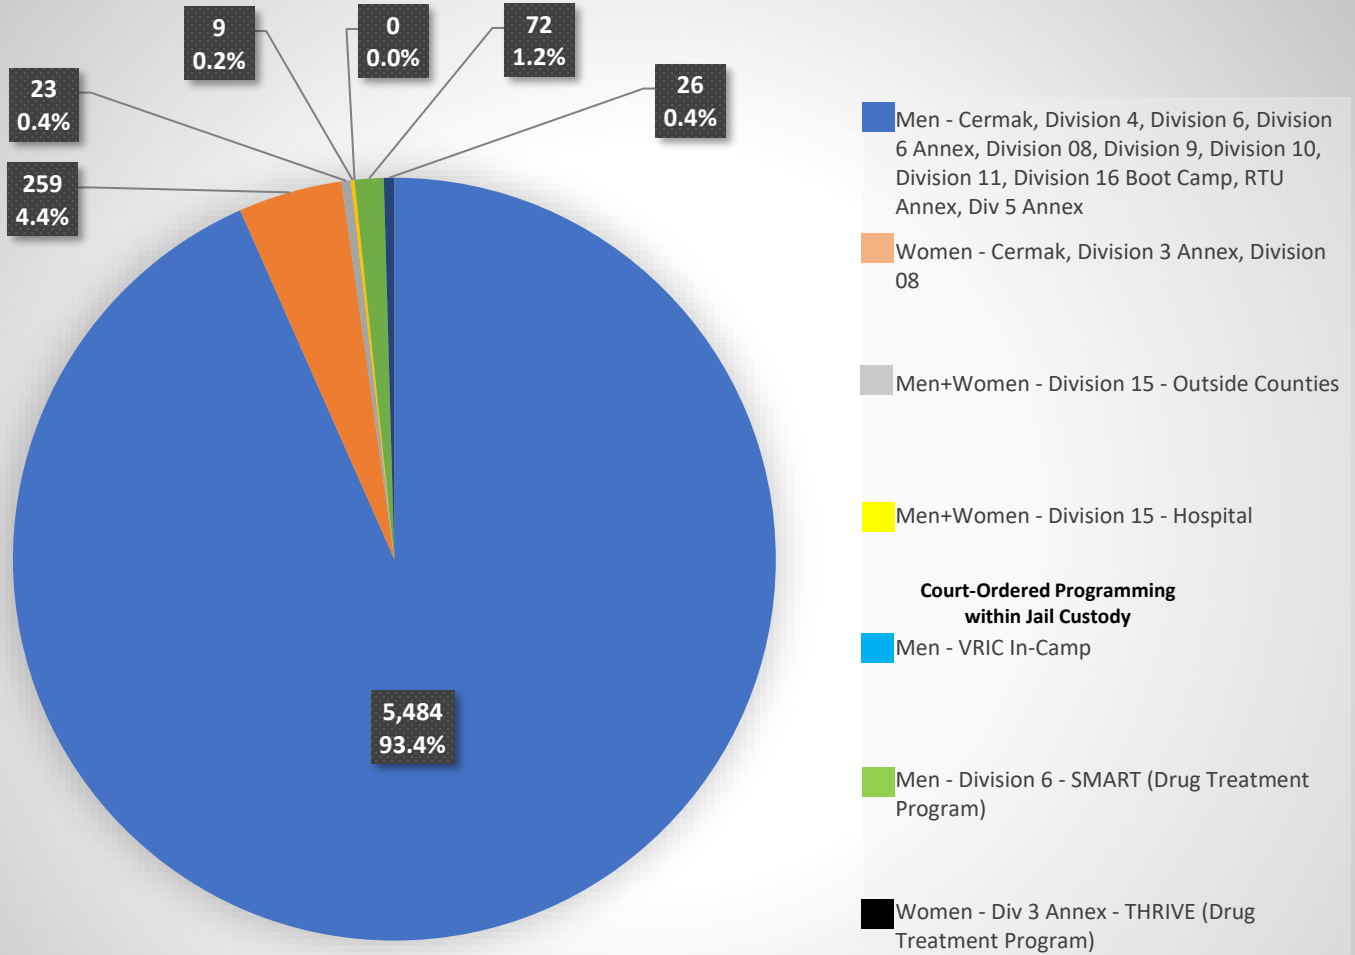

Sheriff's Daily Report

12/7/2021

Under the Custody of the Sheriff	
Total Male and Female	8,637
Jail Population	5,873
Community Corrections	2,764

Jail Population - Behind the Walls

Behind the Walls: Detainees that are physically housed under the Sheriff's custody 24 hours a day/7 days a week. This includes all populations listed on this chart - Divisional populations male & female, Outside Counties, Hospital, PRC, Women's Residential, & VRIC. Detainees in court-ordered treatment programs (PRC, Women's Residential, VRIC) are housed at CCDOC 24 hours a day/7 days week.

Sheriff's Daily Report

12/7/2021

CCSO Population Demographics

In Confinement

Community Corrections

Gender Distribution

Gender Distribution

Race Distribution

Race Distribution

Age Distribution

Age Distribution