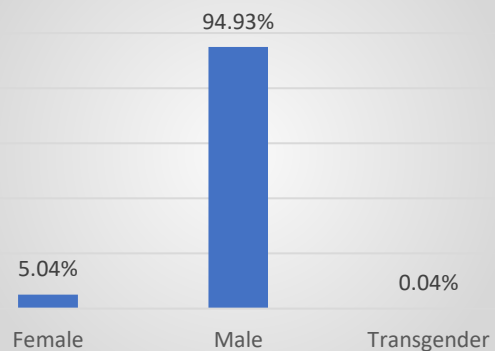

Sheriff's Daily Report

12/7/2021

Under the Custody of the Sheriff	
Total Male and Female	8,637
Jail Population	5,873
Community Corrections	2,764

Jail Population - Behind the Walls

Behind the Walls: Detainees that are physically housed under the Sheriff's custody 24 hours a day/7 days a week. This includes all populations listed on this chart - Divisional populations male & female, Outside Counties, Hospital, PRC, Women's Residential, & VRIC. Detainees in court-ordered treatment programs (PRC, Women's Residential, VRIC) are housed at CCDOC 24 hours a day/7 days week.

Sheriff's Daily Report

12/7/2021

CCSO Population Demographics

In Confinement

Community Corrections

Gender Distribution

Gender Distribution

Race Distribution

Race Distribution

Age Distribution

Age Distribution