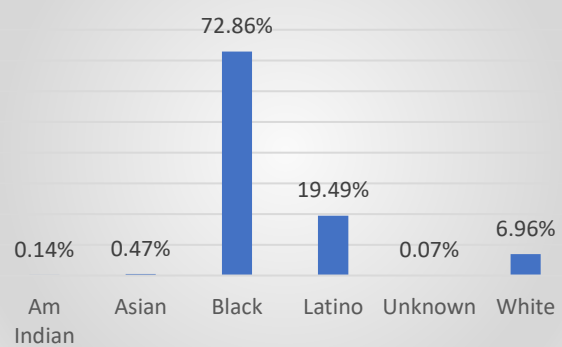

Sheriff's Daily Report

12/7/2021

Under the Custody of the Sheriff	
Total Male and Female	8,637
Jail Population	5,873
Community Corrections	2,764

Jail Population - Behind the Walls

Behind the Walls: Detainees that are physically housed under the Sheriff's custody 24 hours a day/7 days a week. This includes all populations listed on this chart - Divisional populations male & female, Outside Counties, Hospital, PRC, Women's Residential, & VRIC. Detainees in court-ordered treatment programs (PRC, Women's Residential, VRIC) are housed at CCDOC 24 hours a day/7 days week.

Sheriff's Daily Report

12/7/2021

CCSO Population Demographics

In Confinement

Community Corrections

Gender Distribution

Gender Distribution

Race Distribution

Race Distribution

Age Distribution

Age Distribution