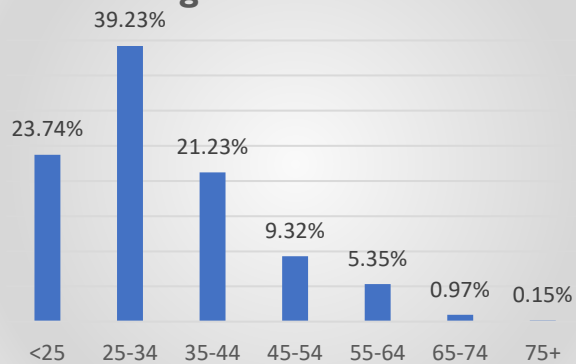

Sheriff's Daily Report

12/7/2021

Under the Custody of the Sheriff	
Total Male and Female	8,637
Jail Population	5,873
Community Corrections	2,764

Jail Population - Behind the Walls

Behind the Walls: Detainees that are physically housed under the Sheriff's custody 24 hours a day/7 days a week. This includes all populations listed on this chart - Divisional populations male & female, Outside Counties, Hospital, PRC, Women's Residential, & VRIC. Detainees in court-ordered treatment programs (PRC, Women's Residential, VRIC) are housed at CCDOC 24 hours a day/7 days week.

Sheriff's Daily Report

12/7/2021

CCSO Population Demographics

In Confinement

Community Corrections

Gender Distribution

Gender Distribution

Race Distribution

Race Distribution

Age Distribution

Age Distribution