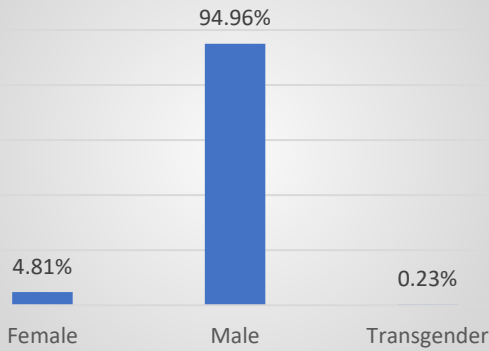

CCSO Population Demographics

In Confinement

Gender Distribution