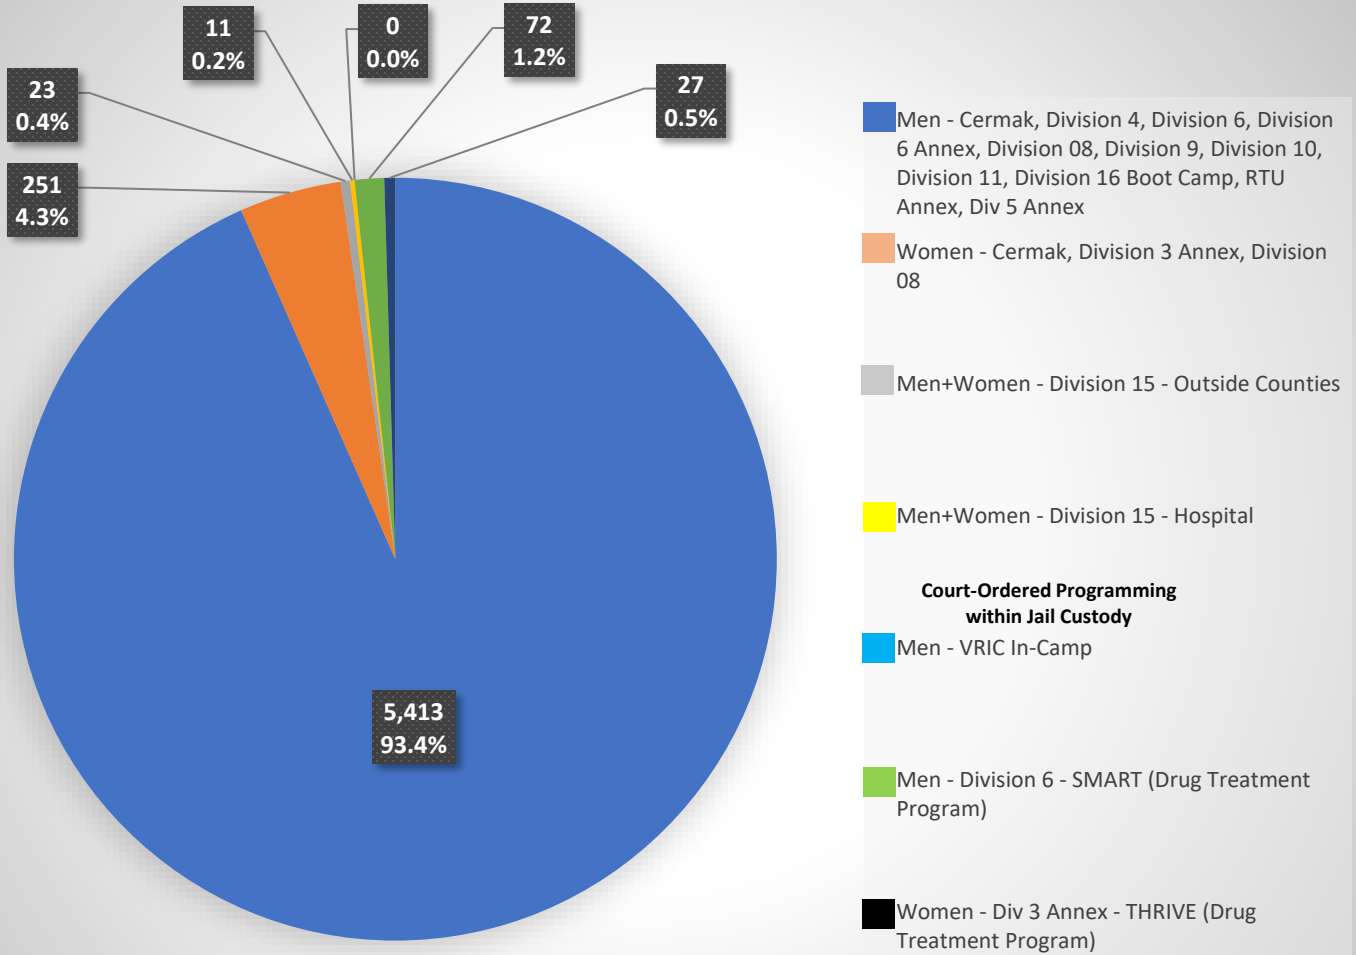

## 12/3/2021

Under the Custody of the Sheriff	
<b>Total Male and Female</b>	<b>8,571</b>
Jail Population	5,797
Community Corrections	2,774

### Jail Population - Behind the Walls

Behind the Walls: Detainees that are physically housed under the Sheriff's custody 24 hours a day/7 days a week. This includes all populations listed on this chart - Divisional populations male & female, Outside Counties, Hospital, PRC, Women's Residential, & VRIC. Detainees in court-ordered treatment programs (PRC, Women's Residential, VRIC) are housed at CCDOC 24 hours a day/7 days week.

#### Race Distribution

#### Age Distribution