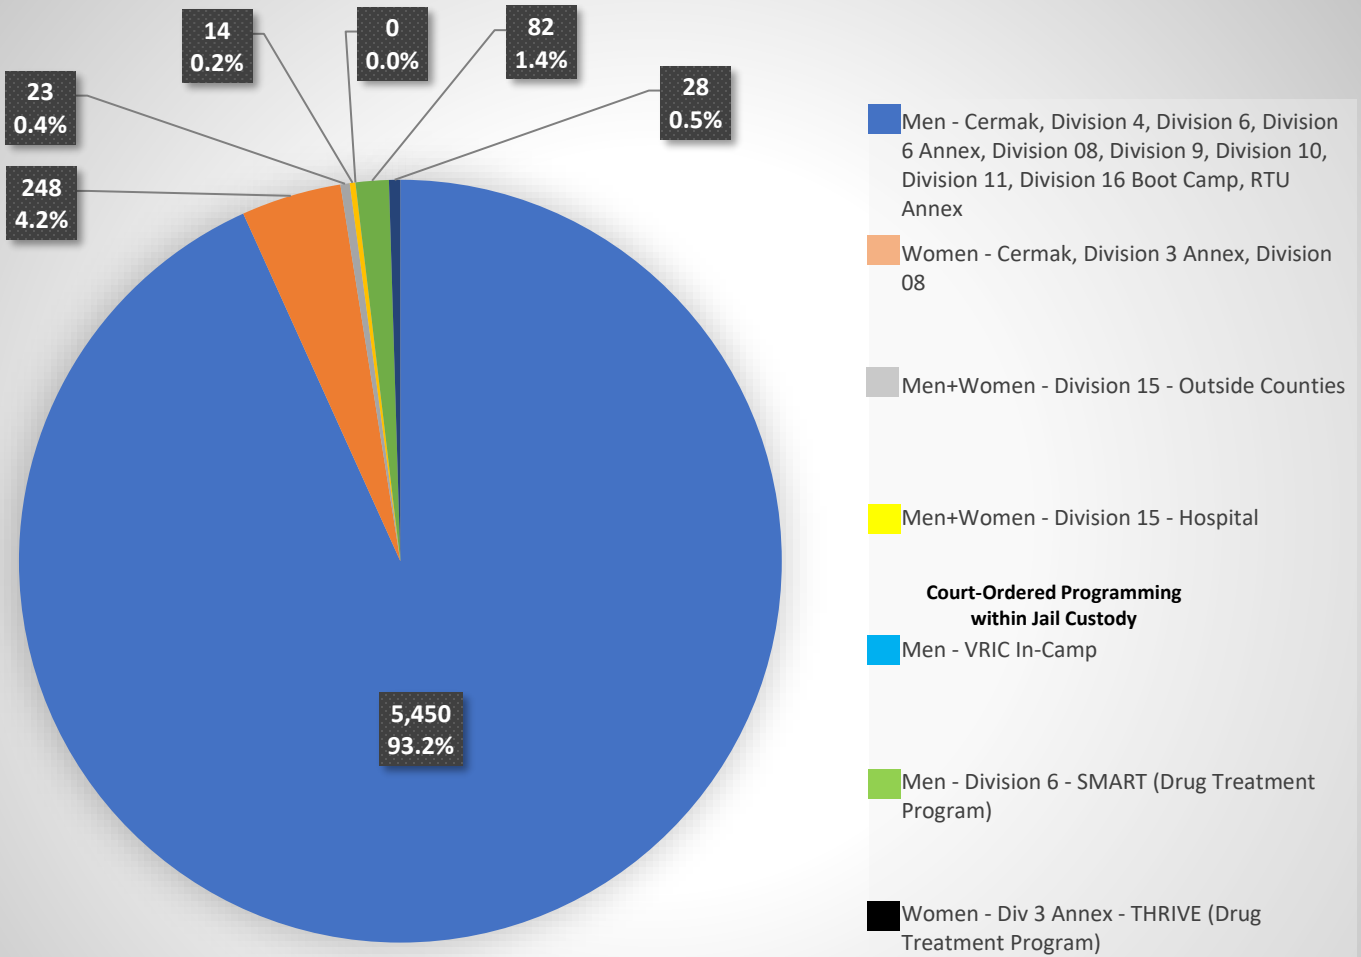

Sheriff's Daily Report

12/2/2021

Under the Custody of the Sheriff	
Total Male and Female	8,625
Jail Population	5,845
Community Corrections	2,780

Jail Population - Behind the Walls

Behind the Walls: Detainees that are physically housed under the Sheriff's custody 24 hours a day/7 days a week. This includes all populations listed on this chart - Divisional populations male & female, Outside Counties, Hospital, PRC, Women's Residential, & VRIC. Detainees in court-ordered treatment programs (PRC, Women's Residential, VRIC) are housed at CCDOC 24 hours a day/7 days week.

Sheriff's Daily Report

12/2/2021

CCSO Population Demographics

In Confinement

Gender Distribution

Race Distribution

Age Distribution

Community Corrections

Gender Distribution

Race Distribution

Age Distribution