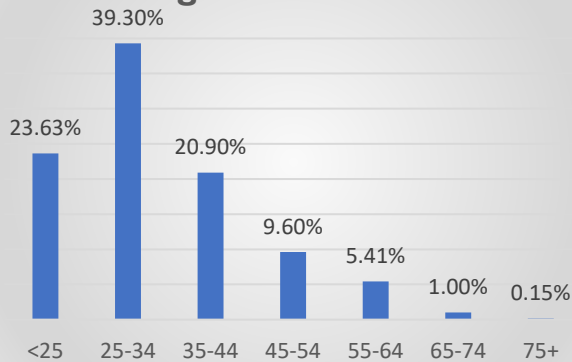

Sheriff's Daily Report

12/2/2021

Under the Custody of the Sheriff	
Total Male and Female	8,625
Jail Population	5,845
Community Corrections	2,780

Jail Population - Behind the Walls

Behind the Walls: Detainees that are physically housed under the Sheriff's custody 24 hours a day/7 days a week. This includes all populations listed on this chart - Divisional populations male & female, Outside Counties, Hospital, PRC, Women's Residential, & VRIC. Detainees in court-ordered treatment programs (PRC, Women's Residential, VRIC) are housed at CCDOC 24 hours a day/7 days week.

Sheriff's Daily Report

12/2/2021

CCSO Population Demographics

In Confinement

Gender Distribution

Race Distribution

Age Distribution

Community Corrections

Gender Distribution

Race Distribution

Age Distribution