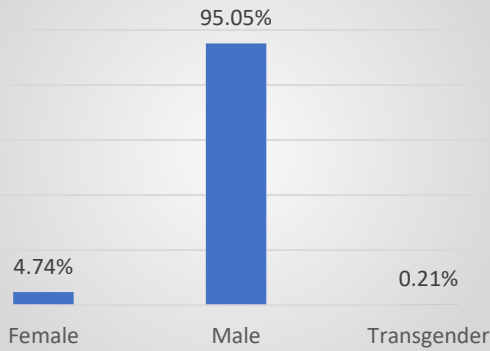

CCSO Population Demographics

In Confinement

Gender Distribution