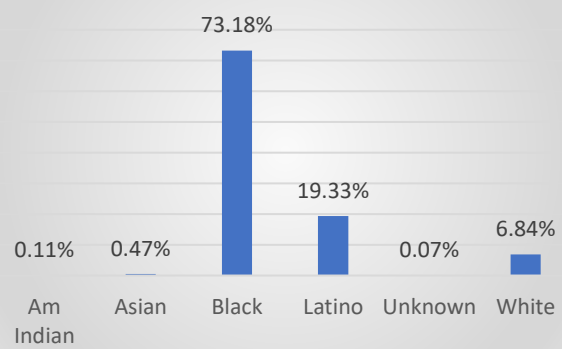

Sheriff's Daily Report

12/2/2021

Under the Custody of the Sheriff	
Total Male and Female	8,625
Jail Population	5,845
Community Corrections	2,780

Jail Population - Behind the Walls

Behind the Walls: Detainees that are physically housed under the Sheriff's custody 24 hours a day/7 days a week. This includes all populations listed on this chart - Divisional populations male & female, Outside Counties, Hospital, PRC, Women's Residential, & VRIC. Detainees in court-ordered treatment programs (PRC, Women's Residential, VRIC) are housed at CCDOC 24 hours a day/7 days week.

Sheriff's Daily Report

12/2/2021

CCSO Population Demographics

In Confinement

Gender Distribution

Race Distribution

Age Distribution

Community Corrections

Gender Distribution

Race Distribution

Age Distribution