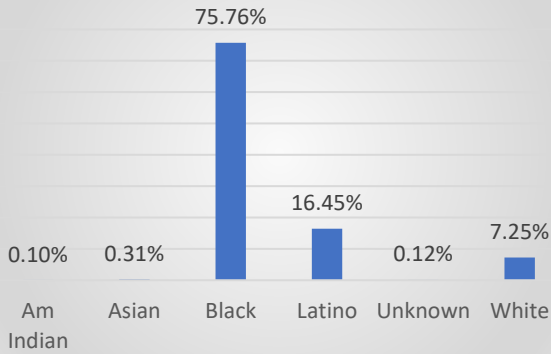

Sheriff's Daily Report

12/2/2021

Under the Custody of the Sheriff	
Total Male and Female	8,625
Jail Population	5,845
Community Corrections	2,780

Jail Population - Behind the Walls

Behind the Walls: Detainees that are physically housed under the Sheriff's custody 24 hours a day/7 days a week. This includes all populations listed on this chart - Divisional populations male & female, Outside Counties, Hospital, PRC, Women's Residential, & VRIC. Detainees in court-ordered treatment programs (PRC, Women's Residential, VRIC) are housed at CCDOC 24 hours a day/7 days week.

Sheriff's Daily Report

12/2/2021

CCSO Population Demographics

In Confinement

Gender Distribution

Race Distribution

Age Distribution

Community Corrections

Gender Distribution

Race Distribution

Age Distribution