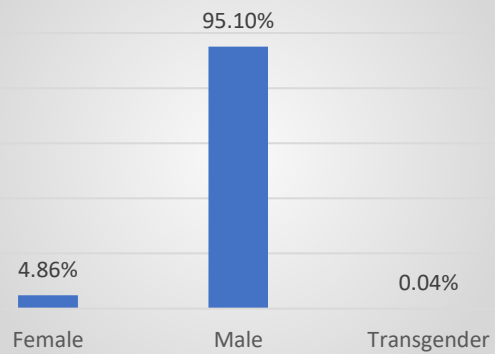

Sheriff's Daily Report

12/2/2021

Under the Custody of the Sheriff	
Total Male and Female	8,625
Jail Population	5,845
Community Corrections	2,780

Jail Population - Behind the Walls

Behind the Walls: Detainees that are physically housed under the Sheriff's custody 24 hours a day/7 days a week. This includes all populations listed on this chart - Divisional populations male & female, Outside Counties, Hospital, PRC, Women's Residential, & VRIC. Detainees in court-ordered treatment programs (PRC, Women's Residential, VRIC) are housed at CCDOC 24 hours a day/7 days week.

Sheriff's Daily Report

12/2/2021

CCSO Population Demographics

In Confinement

Gender Distribution

Race Distribution

Age Distribution

Community Corrections

Gender Distribution

Race Distribution

Age Distribution