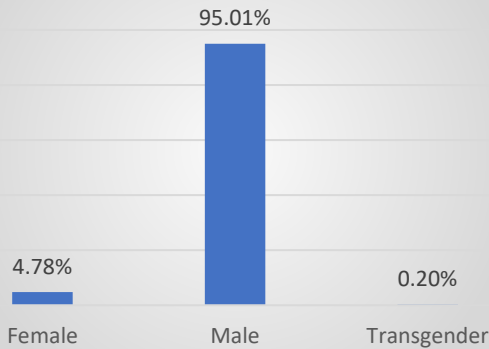

CCSO Population Demographics

In Confinement

Gender Distribution