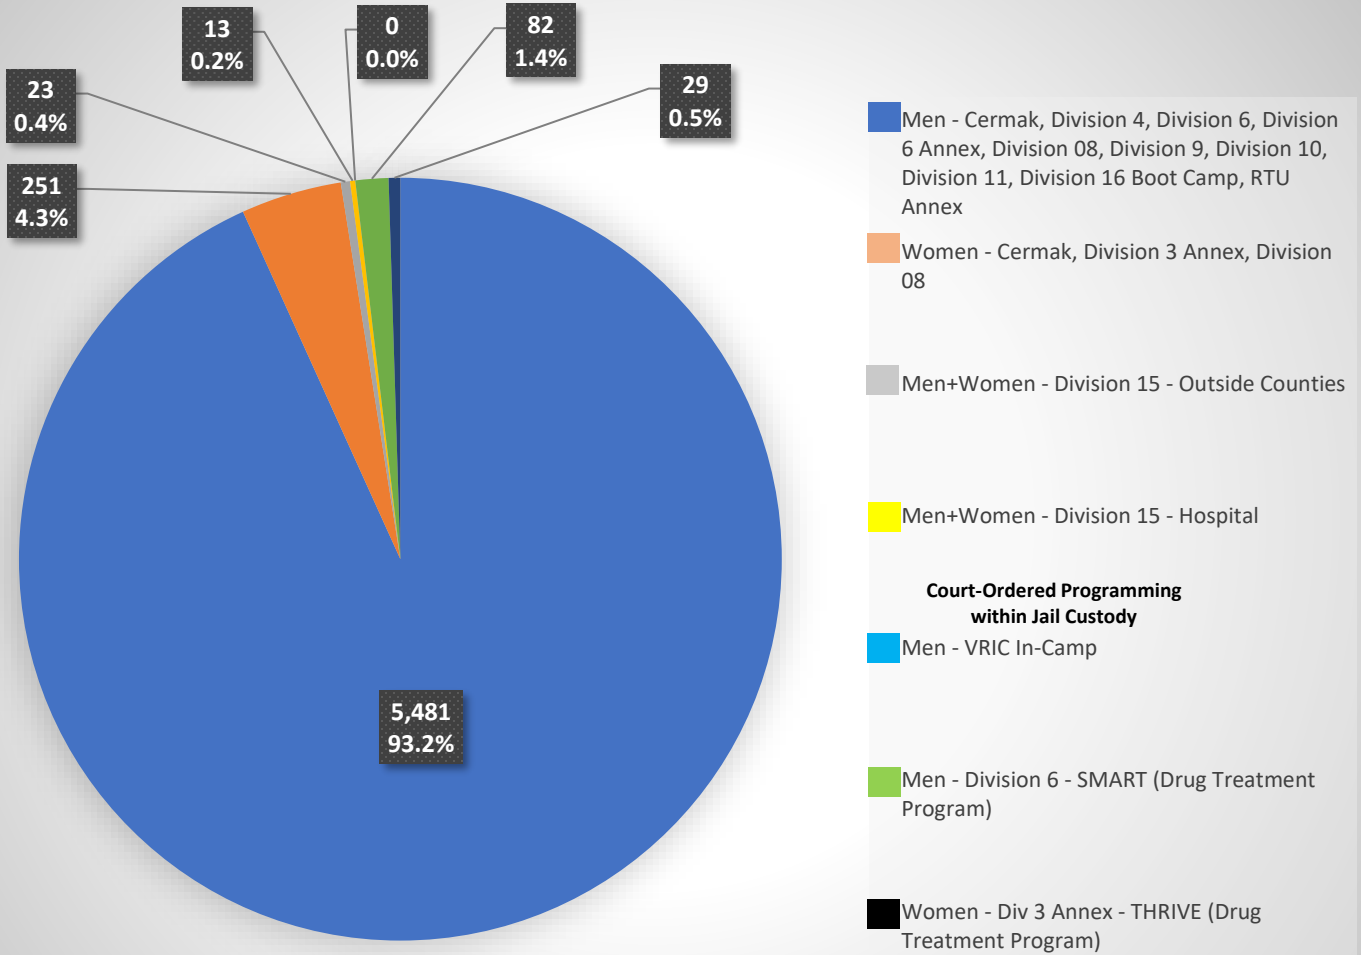

## 12/1/2021

Under the Custody of the Sheriff	
<b>Total Male and Female</b>	<b>8,683</b>
Jail Population	5,879
Community Corrections	2,804

### Jail Population - Behind the Walls

Behind the Walls: Detainees that are physically housed under the Sheriff's custody 24 hours a day/7 days a week. This includes all populations listed on this chart - Divisional populations male & female, Outside Counties, Hospital, PRC, Women's Residential, & VRIC. Detainees in court-ordered treatment programs (PRC, Women's Residential, VRIC) are housed at CCDOC 24 hours a day/7 days week.

#### Race Distribution

#### Age Distribution