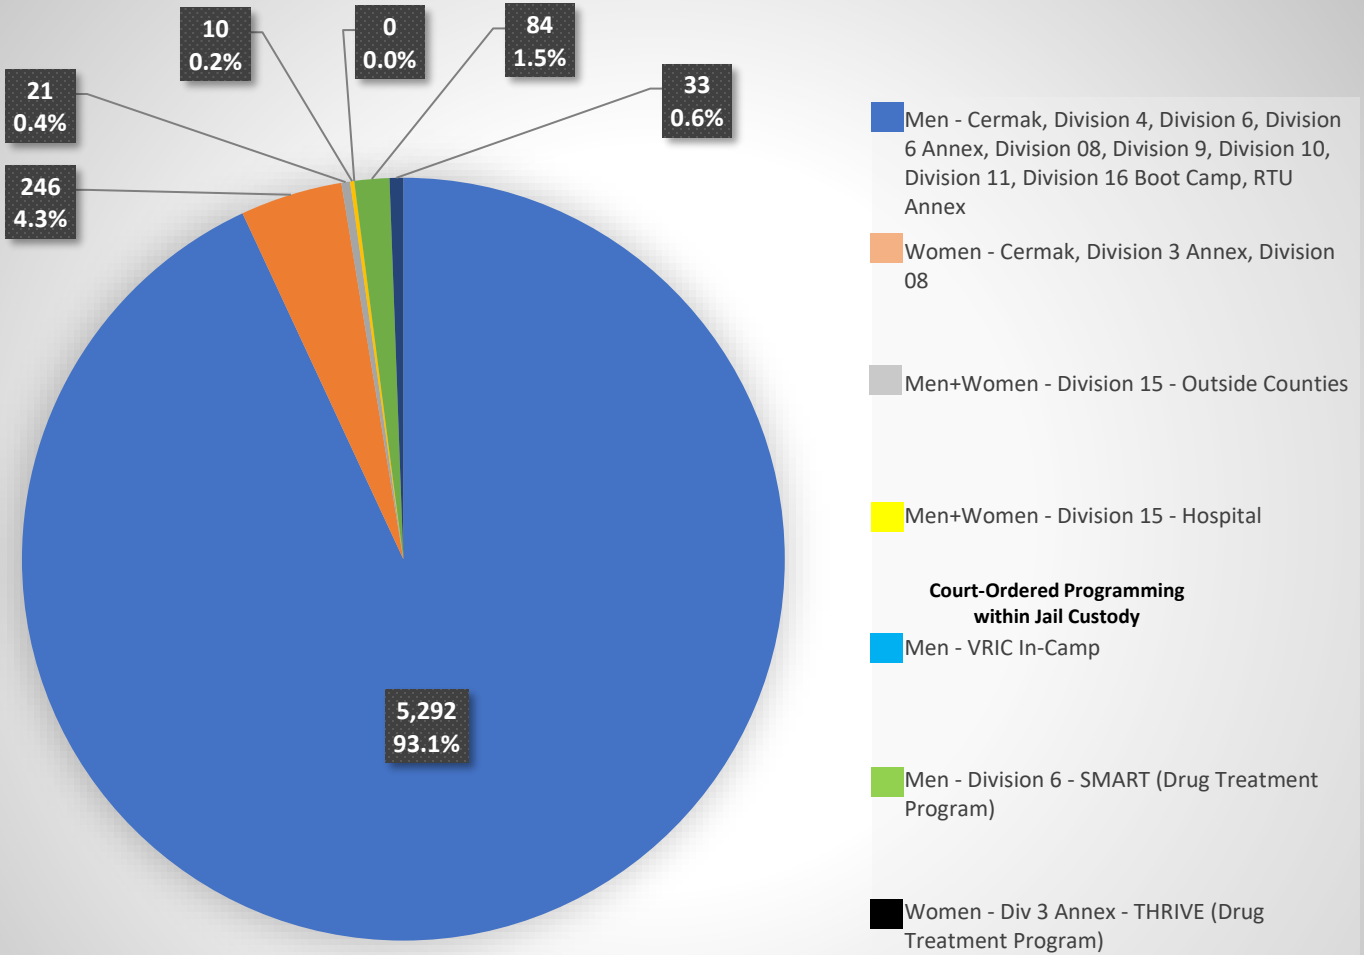

Sheriff's Daily Report

10/10/2021

Under the Custody of the Sheriff	
Total Male and Female	8,641
Jail Population	5,686
Community Corrections	2,955

Jail Population - Behind the Walls

Behind the Walls: Detainees that are physically housed under the Sheriff's custody 24 hours a day/7 days a week. This includes all populations listed on this chart - Divisional populations male & female, Outside Counties, Hospital, PRC, Women's Residential, & VRIC. Detainees in court-ordered treatment programs (PRC, Women's Residential, VRIC) are housed at CCDOC 24 hours a day/7 days week.

Sheriff's Daily Report

10/10/2021

CCSO Population Demographics

In Confinement

Gender Distribution

Race Distribution

Age Distribution

Community Corrections

Gender Distribution

Race Distribution

Age Distribution