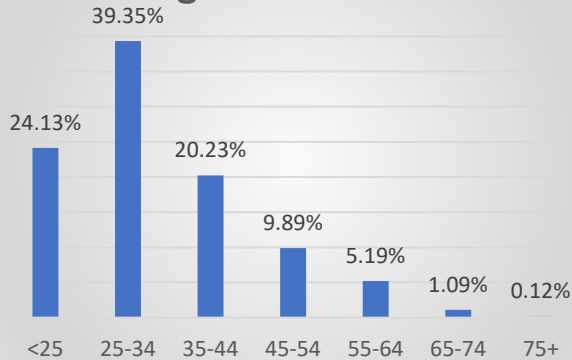

Sheriff's Daily Report

10/10/2021

Under the Custody of the Sheriff	
Total Male and Female	8,641
Jail Population	5,686
Community Corrections	2,955

Jail Population - Behind the Walls

Behind the Walls: Detainees that are physically housed under the Sheriff's custody 24 hours a day/7 days a week. This includes all populations listed on this chart - Divisional populations male & female, Outside Counties, Hospital, PRC, Women's Residential, & VRIC. Detainees in court-ordered treatment programs (PRC, Women's Residential, VRIC) are housed at CCDOC 24 hours a day/7 days week.

Sheriff's Daily Report

10/10/2021

CCSO Population Demographics

In Confinement

Gender Distribution

Race Distribution

Age Distribution

Community Corrections

Gender Distribution

Race Distribution

Age Distribution