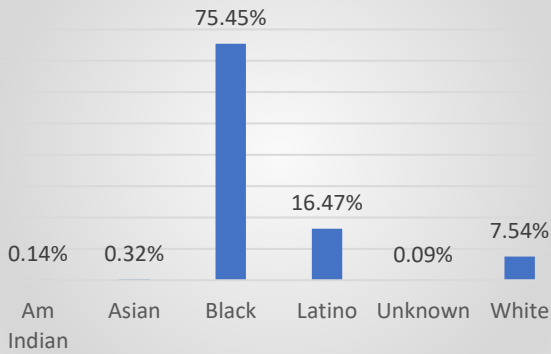

Sheriff's Daily Report

10/10/2021

Under the Custody of the Sheriff	
Total Male and Female	8,641
Jail Population	5,686
Community Corrections	2,955

Jail Population - Behind the Walls

Behind the Walls: Detainees that are physically housed under the Sheriff's custody 24 hours a day/7 days a week. This includes all populations listed on this chart - Divisional populations male & female, Outside Counties, Hospital, PRC, Women's Residential, & VRIC. Detainees in court-ordered treatment programs (PRC, Women's Residential, VRIC) are housed at CCDOC 24 hours a day/7 days week.

Sheriff's Daily Report

10/10/2021

CCSO Population Demographics

In Confinement

Gender Distribution

Race Distribution

Age Distribution

Community Corrections

Gender Distribution

Race Distribution

Age Distribution