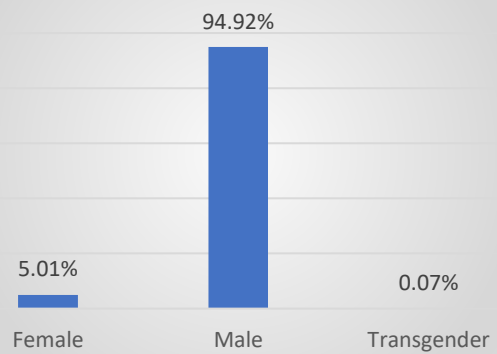

Sheriff's Daily Report

10/10/2021

Under the Custody of the Sheriff	
Total Male and Female	8,641
Jail Population	5,686
Community Corrections	2,955

Jail Population - Behind the Walls

Behind the Walls: Detainees that are physically housed under the Sheriff's custody 24 hours a day/7 days a week. This includes all populations listed on this chart - Divisional populations male & female, Outside Counties, Hospital, PRC, Women's Residential, & VRIC. Detainees in court-ordered treatment programs (PRC, Women's Residential, VRIC) are housed at CCDOC 24 hours a day/7 days week.

Sheriff's Daily Report

10/10/2021

CCSO Population Demographics

In Confinement

Gender Distribution

Race Distribution

Age Distribution

Community Corrections

Gender Distribution

Race Distribution

Age Distribution