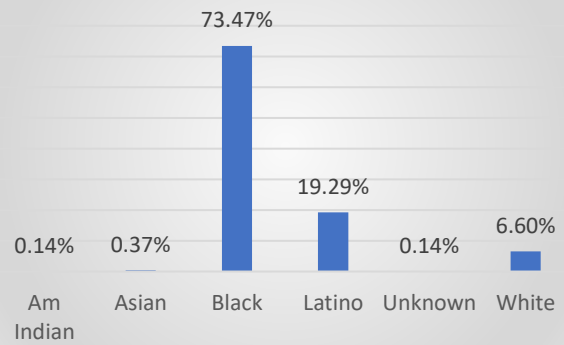

Sheriff's Daily Report

10/10/2021

Under the Custody of the Sheriff	
Total Male and Female	8,641
Jail Population	5,686
Community Corrections	2,955

Jail Population - Behind the Walls

Behind the Walls: Detainees that are physically housed under the Sheriff's custody 24 hours a day/7 days a week. This includes all populations listed on this chart - Divisional populations male & female, Outside Counties, Hospital, PRC, Women's Residential, & VRIC. Detainees in court-ordered treatment programs (PRC, Women's Residential, VRIC) are housed at CCDOC 24 hours a day/7 days week.

Sheriff's Daily Report

10/10/2021

CCSO Population Demographics

In Confinement

Gender Distribution

Race Distribution

Age Distribution

Community Corrections

Gender Distribution

Race Distribution

Age Distribution