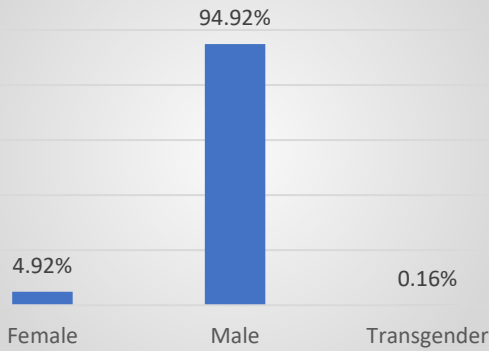

CCSO Population Demographics

In Confinement

Gender Distribution