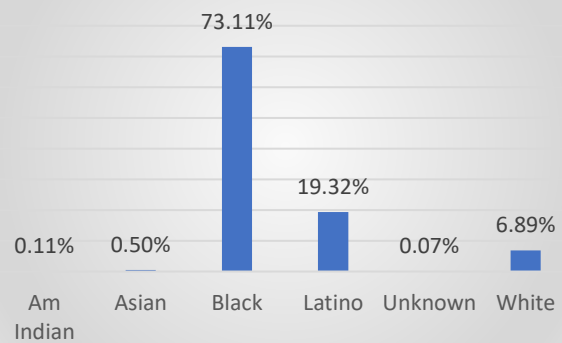

Sheriff's Daily Report

11/30/2021

Under the Custody of the Sheriff	
Total Male and Female	8,739
Jail Population	5,936
Community Corrections	2,803

Jail Population - Behind the Walls

Behind the Walls: Detainees that are physically housed under the Sheriff's custody 24 hours a day/7 days a week. This includes all populations listed on this chart - Divisional populations male & female, Outside Counties, Hospital, PRC, Women's Residential, & VRIC. Detainees in court-ordered treatment programs (PRC, Women's Residential, VRIC) are housed at CCDOC 24 hours a day/7 days week.

Sheriff's Daily Report

11/30/2021

CCSO Population Demographics

In Confinement

Gender Distribution

Race Distribution

Age Distribution

Community Corrections

Gender Distribution

Race Distribution

Age Distribution