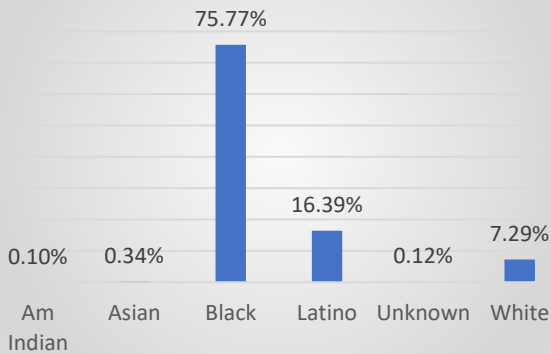

Sheriff's Daily Report

11/30/2021

Under the Custody of the Sheriff	
Total Male and Female	8,739
Jail Population	5,936
Community Corrections	2,803

Jail Population - Behind the Walls

Behind the Walls: Detainees that are physically housed under the Sheriff's custody 24 hours a day/7 days a week. This includes all populations listed on this chart - Divisional populations male & female, Outside Counties, Hospital, PRC, Women's Residential, & VRIC. Detainees in court-ordered treatment programs (PRC, Women's Residential, VRIC) are housed at CCDOC 24 hours a day/7 days week.

Sheriff's Daily Report

11/30/2021

CCSO Population Demographics

In Confinement

Gender Distribution

Race Distribution

Age Distribution

Community Corrections

Gender Distribution

Race Distribution

Age Distribution