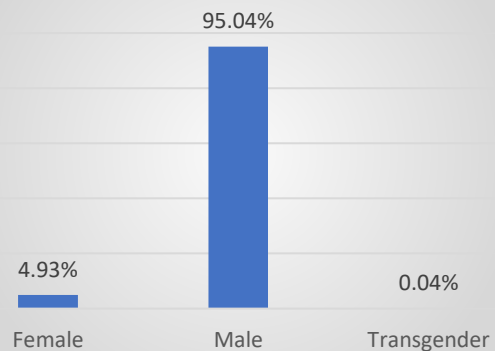

Sheriff's Daily Report

11/30/2021

Under the Custody of the Sheriff	
Total Male and Female	8,739
Jail Population	5,936
Community Corrections	2,803

Jail Population - Behind the Walls

Behind the Walls: Detainees that are physically housed under the Sheriff's custody 24 hours a day/7 days a week. This includes all populations listed on this chart - Divisional populations male & female, Outside Counties, Hospital, PRC, Women's Residential, & VRIC. Detainees in court-ordered treatment programs (PRC, Women's Residential, VRIC) are housed at CCDOC 24 hours a day/7 days week.

Sheriff's Daily Report

11/30/2021

CCSO Population Demographics

In Confinement

Gender Distribution

Race Distribution

Age Distribution

Community Corrections

Gender Distribution

Race Distribution

Age Distribution