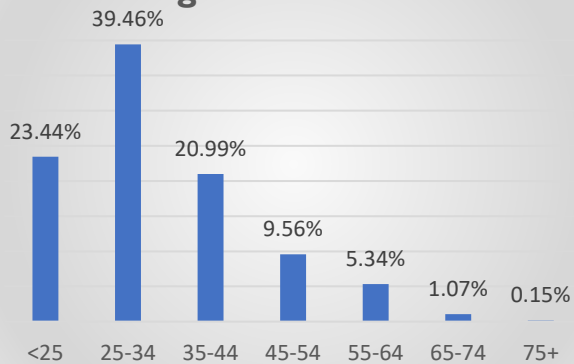

Sheriff's Daily Report

11/30/2021

Under the Custody of the Sheriff	
Total Male and Female	8,739
Jail Population	5,936
Community Corrections	2,803

Jail Population - Behind the Walls

Behind the Walls: Detainees that are physically housed under the Sheriff's custody 24 hours a day/7 days a week. This includes all populations listed on this chart - Divisional populations male & female, Outside Counties, Hospital, PRC, Women's Residential, & VRIC. Detainees in court-ordered treatment programs (PRC, Women's Residential, VRIC) are housed at CCDOC 24 hours a day/7 days week.

Sheriff's Daily Report

11/30/2021

CCSO Population Demographics

In Confinement

Gender Distribution

Race Distribution

Age Distribution

Community Corrections

Gender Distribution

Race Distribution

Age Distribution