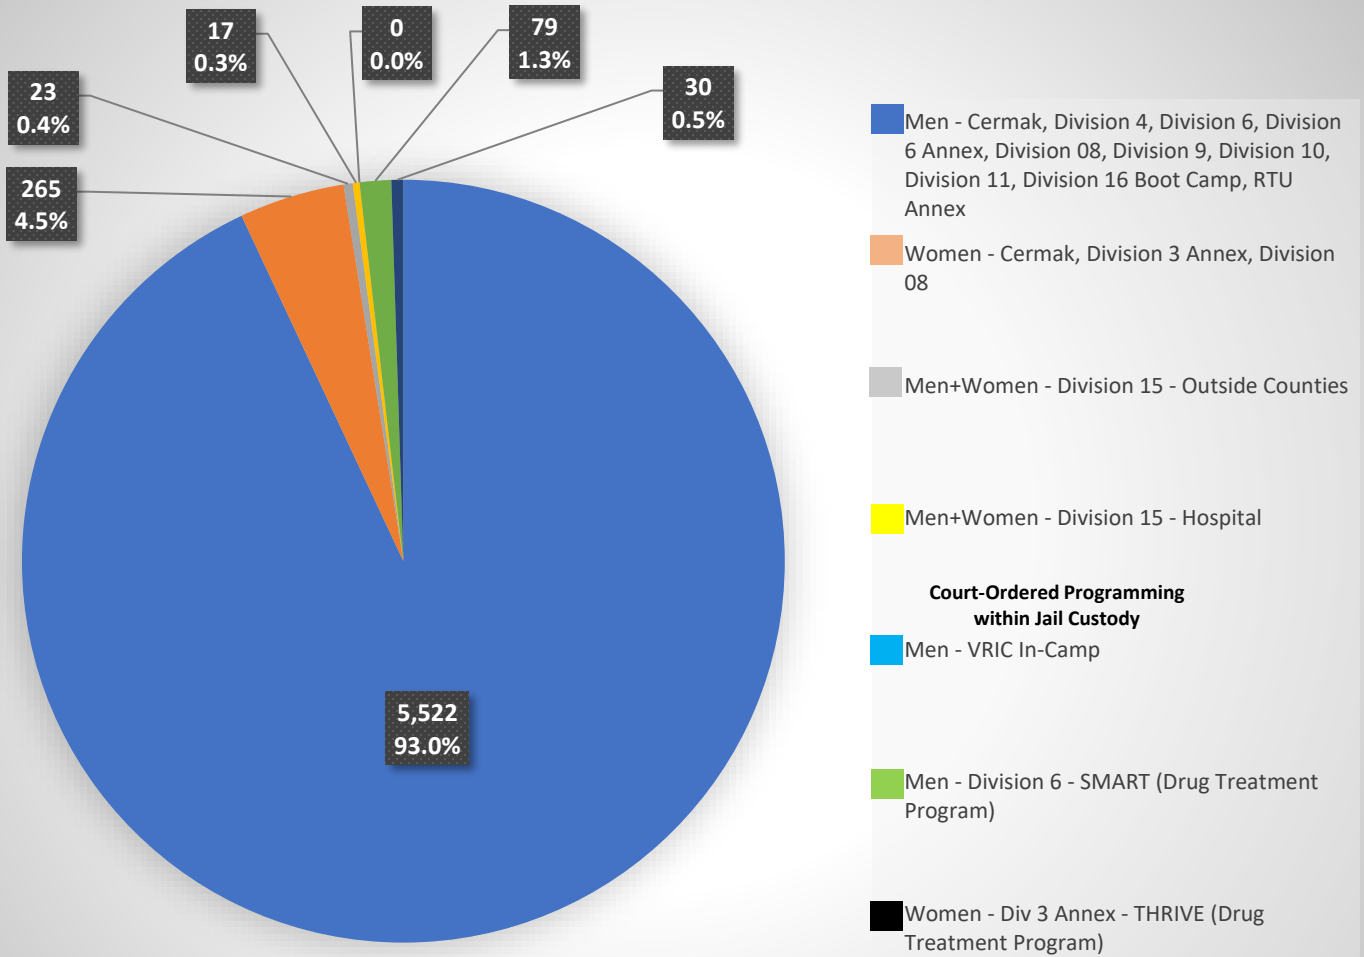

Sheriff's Daily Report

11/30/2021

Under the Custody of the Sheriff	
Total Male and Female	8,739
Jail Population	5,936
Community Corrections	2,803

Jail Population - Behind the Walls

Behind the Walls: Detainees that are physically housed under the Sheriff's custody 24 hours a day/7 days a week. This includes all populations listed on this chart - Divisional populations male & female, Outside Counties, Hospital, PRC, Women's Residential, & VRIC. Detainees in court-ordered treatment programs (PRC, Women's Residential, VRIC) are housed at CCDOC 24 hours a day/7 days week.

Sheriff's Daily Report

11/30/2021

CCSO Population Demographics

In Confinement

Gender Distribution

Race Distribution

Age Distribution

Community Corrections

Gender Distribution

Race Distribution

Age Distribution