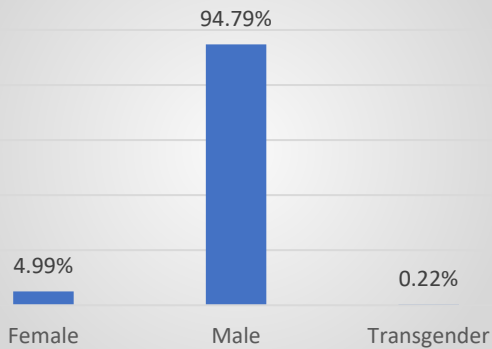

Sheriff's Daily Report

11/30/2021

CCSO Population Demographics

In Confinement

Gender Distribution