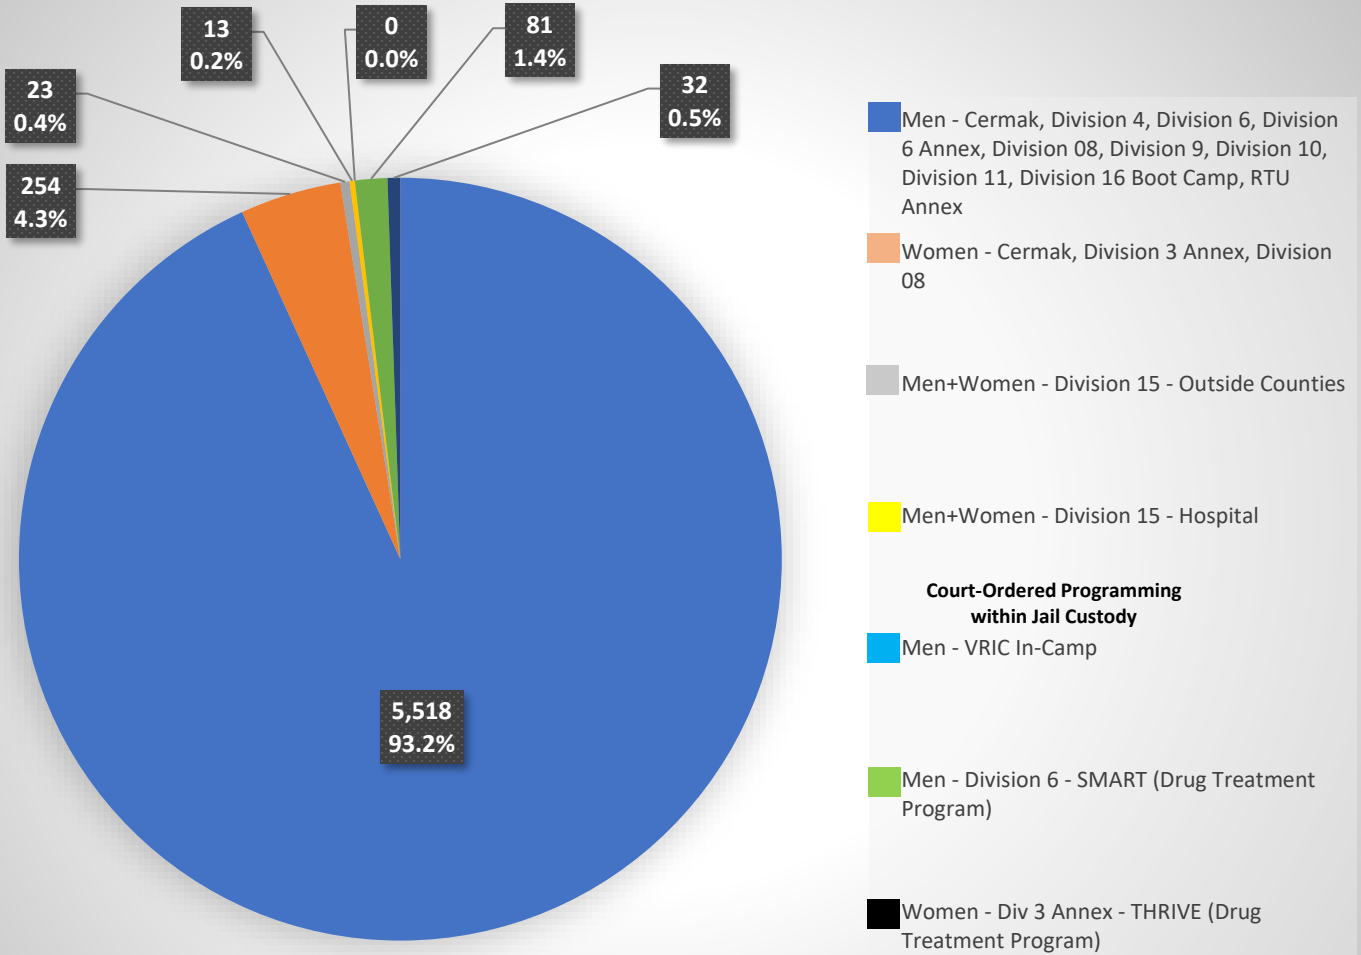

# Sheriff's Daily Report

11/28/2021

Under the Custody of the Sheriff	
<b>Total Male and Female</b>	<b>8,731</b>
Jail Population	5,921
Community Corrections	2,810

## Jail Population - Behind the Walls

Behind the Walls: Detainees that are physically housed under the Sheriff's custody 24 hours a day/7 days a week. This includes all populations listed on this chart - Divisional populations male & female, Outside Counties, Hospital, PRC, Women's Residential, & VRIC. Detainees in court-ordered treatment programs (PRC, Women's Residential, VRIC) are housed at CCDOC 24 hours a day/7 days week.

#### Race Distribution

#### Age Distribution