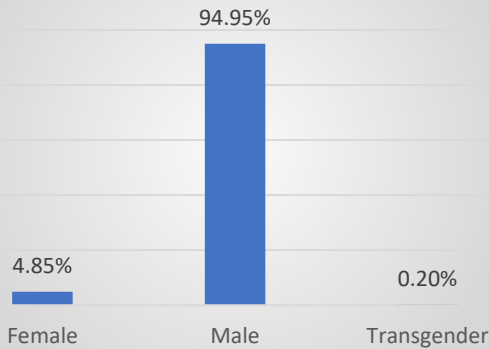

CCSO Population Demographics

In Confinement

Gender Distribution