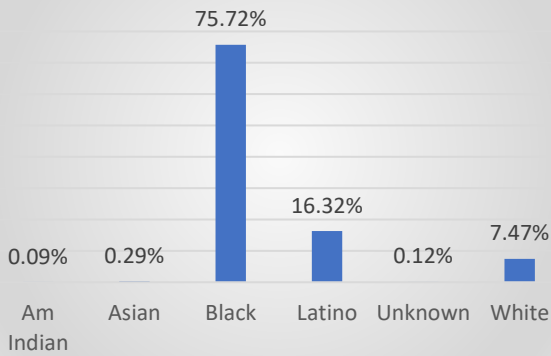

Sheriff's Daily Report

11/27/2021

Under the Custody of the Sheriff	
Total Male and Female	8,689
Jail Population	5,887
Community Corrections	2,802

Jail Population - Behind the Walls

Behind the Walls: Detainees that are physically housed under the Sheriff's custody 24 hours a day/7 days a week. This includes all populations listed on this chart - Divisional populations male & female, Outside Counties, Hospital, PRC, Women's Residential, & VRIC. Detainees in court-ordered treatment programs (PRC, Women's Residential, VRIC) are housed at CCDOC 24 hours a day/7 days week.

Sheriff's Daily Report

11/27/2021

CCSO Population Demographics

In Confinement

Gender Distribution

Race Distribution

Age Distribution

Community Corrections

Gender Distribution

Race Distribution

Age Distribution