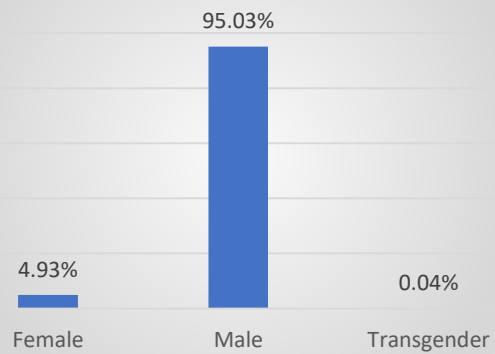

Sheriff's Daily Report

11/27/2021

Under the Custody of the Sheriff	
Total Male and Female	8,689
Jail Population	5,887
Community Corrections	2,802

Jail Population - Behind the Walls

Behind the Walls: Detainees that are physically housed under the Sheriff's custody 24 hours a day/7 days a week. This includes all populations listed on this chart - Divisional populations male & female, Outside Counties, Hospital, PRC, Women's Residential, & VRIC. Detainees in court-ordered treatment programs (PRC, Women's Residential, VRIC) are housed at CCDOC 24 hours a day/7 days week.

Sheriff's Daily Report

11/27/2021

CCSO Population Demographics

In Confinement

Gender Distribution

Race Distribution

Age Distribution

Community Corrections

Gender Distribution

Race Distribution

Age Distribution