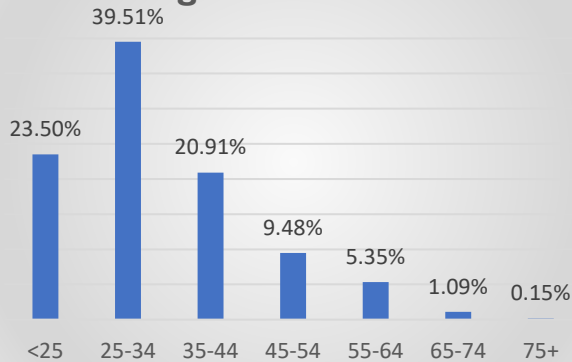

Sheriff's Daily Report

11/27/2021

Under the Custody of the Sheriff	
Total Male and Female	8,689
Jail Population	5,887
Community Corrections	2,802

Jail Population - Behind the Walls

Behind the Walls: Detainees that are physically housed under the Sheriff's custody 24 hours a day/7 days a week. This includes all populations listed on this chart - Divisional populations male & female, Outside Counties, Hospital, PRC, Women's Residential, & VRIC. Detainees in court-ordered treatment programs (PRC, Women's Residential, VRIC) are housed at CCDOC 24 hours a day/7 days week.

Sheriff's Daily Report

11/27/2021

CCSO Population Demographics

In Confinement

Gender Distribution

Race Distribution

Age Distribution

Community Corrections

Gender Distribution

Race Distribution

Age Distribution