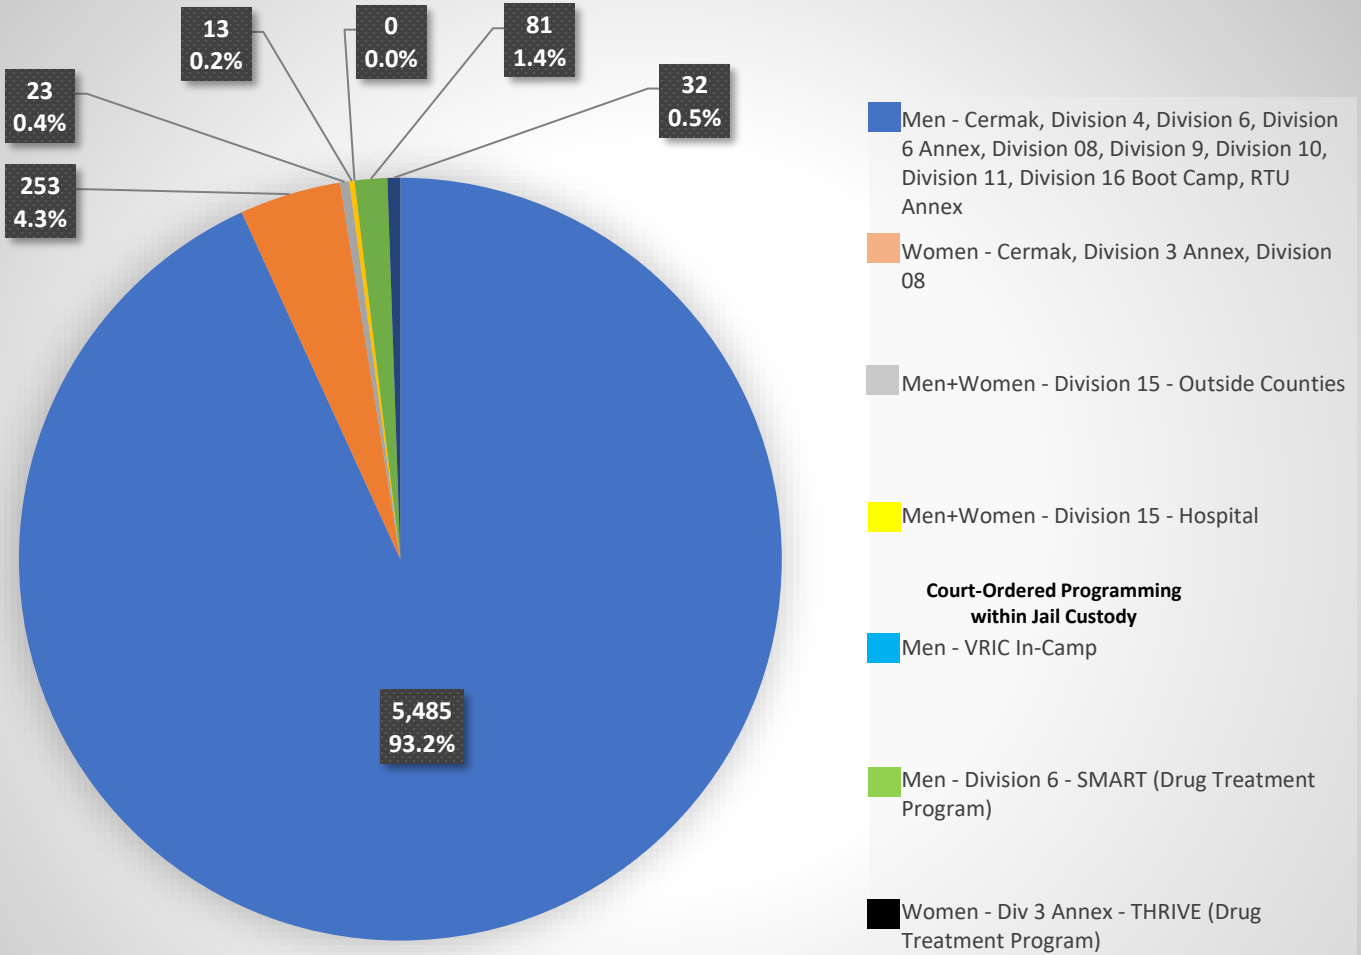

Sheriff's Daily Report

11/27/2021

Under the Custody of the Sheriff	
Total Male and Female	8,689
Jail Population	5,887
Community Corrections	2,802

Jail Population - Behind the Walls

Behind the Walls: Detainees that are physically housed under the Sheriff's custody 24 hours a day/7 days a week. This includes all populations listed on this chart - Divisional populations male & female, Outside Counties, Hospital, PRC, Women's Residential, & VRIC. Detainees in court-ordered treatment programs (PRC, Women's Residential, VRIC) are housed at CCDOC 24 hours a day/7 days week.

Sheriff's Daily Report

11/27/2021

CCSO Population Demographics

In Confinement

Gender Distribution

Race Distribution

Age Distribution

Community Corrections

Gender Distribution

Race Distribution

Age Distribution