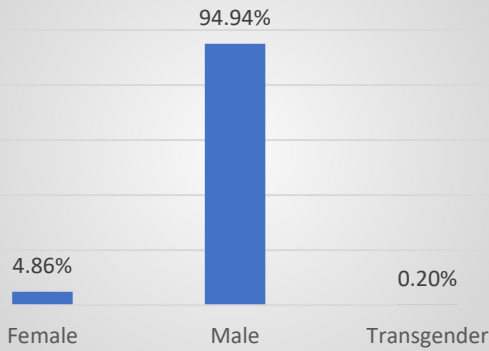

CCSO Population Demographics

In Confinement

Gender Distribution