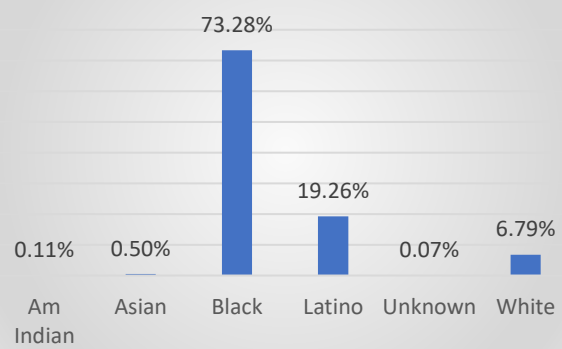

Sheriff's Daily Report

11/27/2021

Under the Custody of the Sheriff	
Total Male and Female	8,689
Jail Population	5,887
Community Corrections	2,802

Jail Population - Behind the Walls

Behind the Walls: Detainees that are physically housed under the Sheriff's custody 24 hours a day/7 days a week. This includes all populations listed on this chart - Divisional populations male & female, Outside Counties, Hospital, PRC, Women's Residential, & VRIC. Detainees in court-ordered treatment programs (PRC, Women's Residential, VRIC) are housed at CCDOC 24 hours a day/7 days week.

Sheriff's Daily Report

11/27/2021

CCSO Population Demographics

In Confinement

Gender Distribution

Race Distribution

Age Distribution

Community Corrections

Gender Distribution

Race Distribution

Age Distribution