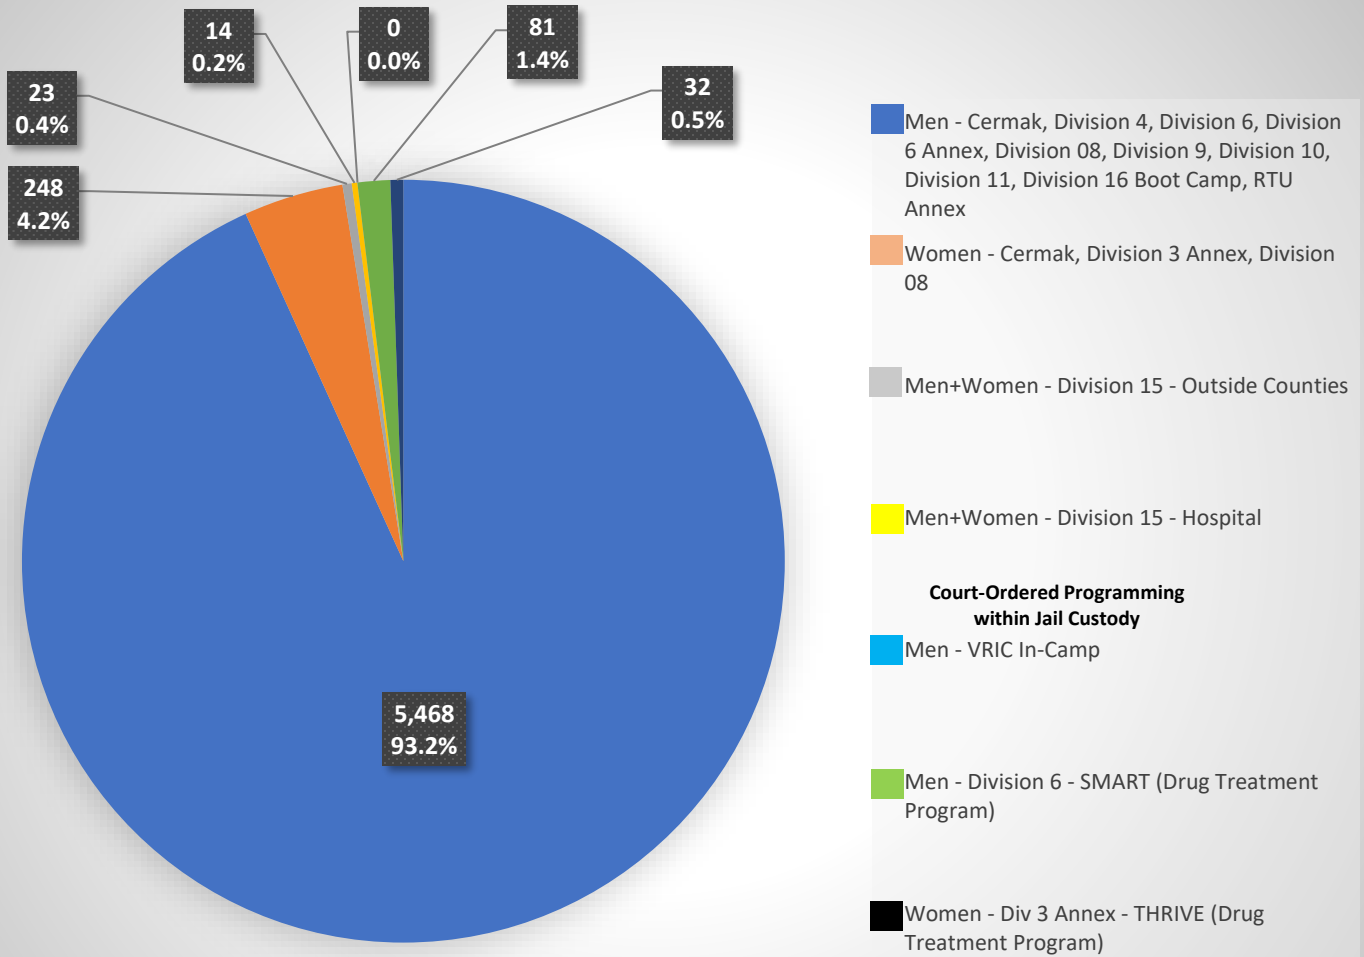

# Sheriff's Daily Report

11/26/2021

Under the Custody of the Sheriff	
<b>Total Male and Female</b>	<b>8,663</b>
Jail Population	5,866
Community Corrections	2,797

## Jail Population - Behind the Walls

Behind the Walls: Detainees that are physically housed under the Sheriff's custody 24 hours a day/7 days a week. This includes all populations listed on this chart - Divisional populations male & female, Outside Counties, Hospital, PRC, Women's Residential, & VRIC. Detainees in court-ordered treatment programs (PRC, Women's Residential, VRIC) are housed at CCDOC 24 hours a day/7 days week.

#### Age Distribution