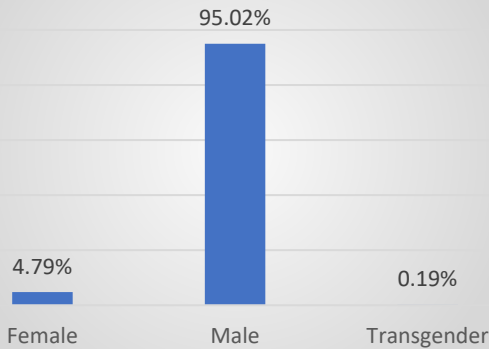

Sheriff's Daily Report

11/26/2021

CCSO Population Demographics

In Confinement

Community Corrections

Gender Distribution