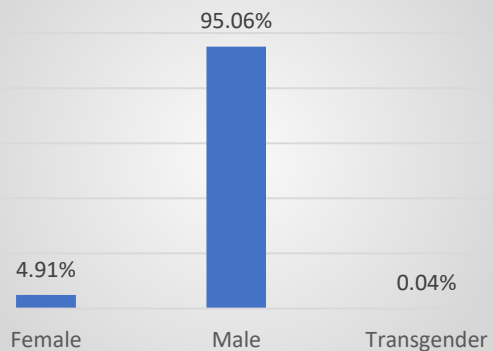

Sheriff's Daily Report

11/25/2021

Under the Custody of the Sheriff	
Total Male and Female	8,618
Jail Population	5,823
Community Corrections	2,795

Jail Population - Behind the Walls

Behind the Walls: Detainees that are physically housed under the Sheriff's custody 24 hours a day/7 days a week. This includes all populations listed on this chart - Divisional populations male & female, Outside Counties, Hospital, PRC, Women's Residential, & VRIC. Detainees in court-ordered treatment programs (PRC, Women's Residential, VRIC) are housed at CCDOC 24 hours a day/7 days week.

Sheriff's Daily Report

11/25/2021

CCSO Population Demographics

In Confinement

Gender Distribution

Race Distribution

Age Distribution

Community Corrections

Gender Distribution

Race Distribution

Age Distribution