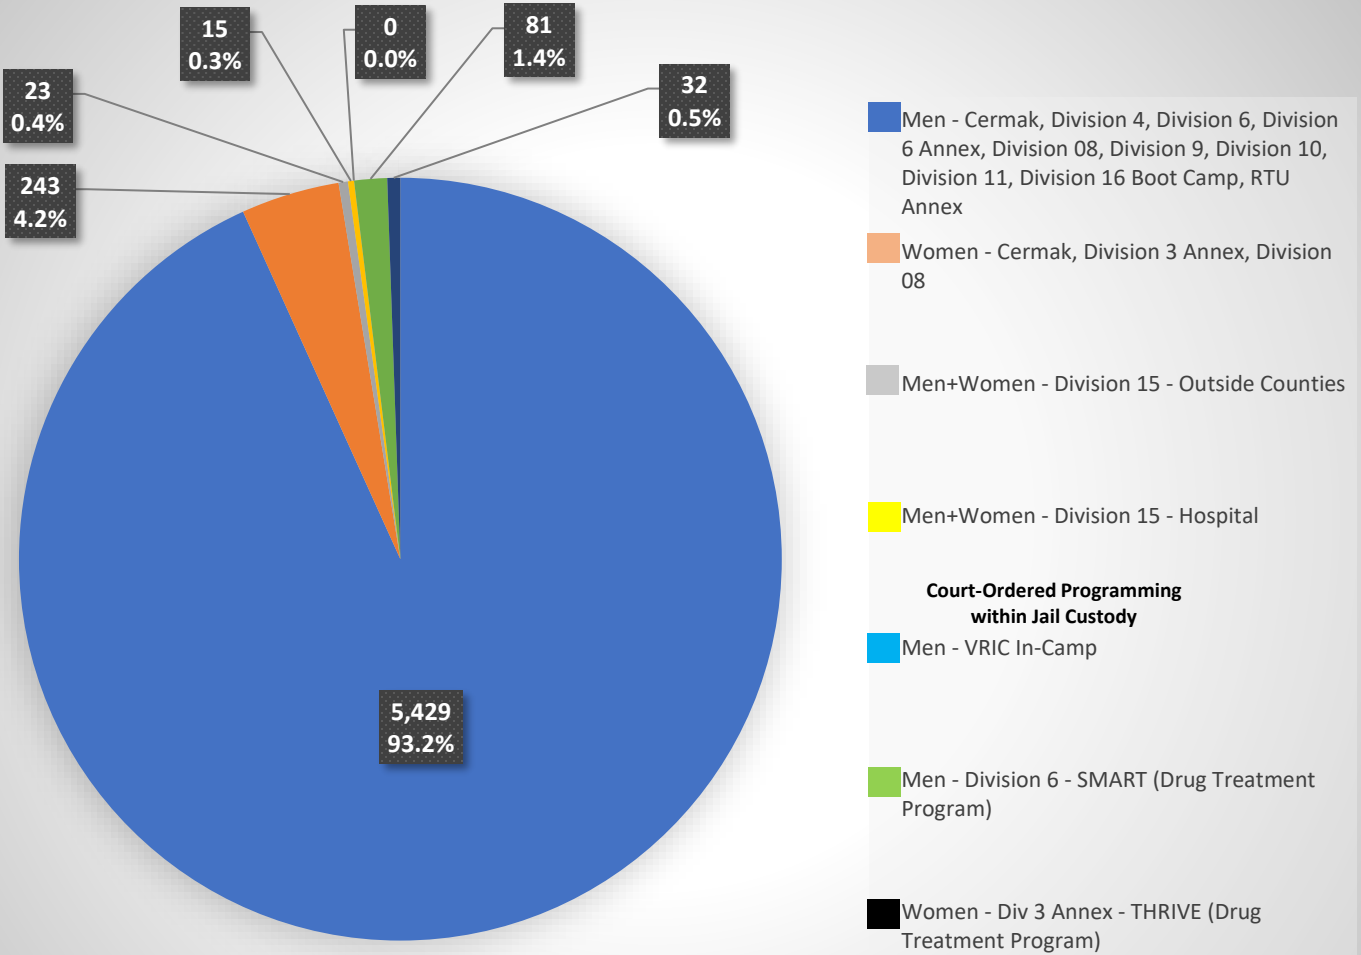

Sheriff's Daily Report

11/25/2021

Under the Custody of the Sheriff	
Total Male and Female	8,618
Jail Population	5,823
Community Corrections	2,795

Jail Population - Behind the Walls

Behind the Walls: Detainees that are physically housed under the Sheriff's custody 24 hours a day/7 days a week. This includes all populations listed on this chart - Divisional populations male & female, Outside Counties, Hospital, PRC, Women's Residential, & VRIC. Detainees in court-ordered treatment programs (PRC, Women's Residential, VRIC) are housed at CCDOC 24 hours a day/7 days week.

Sheriff's Daily Report

11/25/2021

CCSO Population Demographics

In Confinement

Gender Distribution

Race Distribution

Age Distribution

Community Corrections

Gender Distribution

Race Distribution

Age Distribution