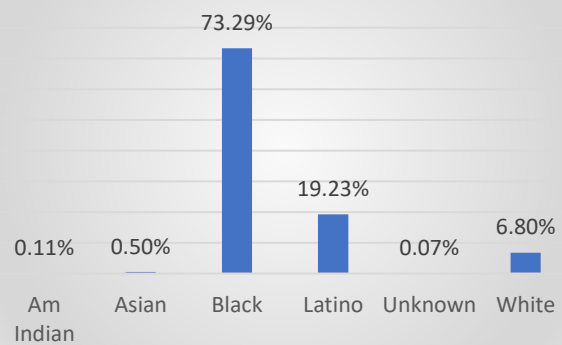

Sheriff's Daily Report

11/25/2021

Under the Custody of the Sheriff	
Total Male and Female	8,618
Jail Population	5,823
Community Corrections	2,795

Jail Population - Behind the Walls

Behind the Walls: Detainees that are physically housed under the Sheriff's custody 24 hours a day/7 days a week. This includes all populations listed on this chart - Divisional populations male & female, Outside Counties, Hospital, PRC, Women's Residential, & VRIC. Detainees in court-ordered treatment programs (PRC, Women's Residential, VRIC) are housed at CCDOC 24 hours a day/7 days week.

Sheriff's Daily Report

11/25/2021

CCSO Population Demographics

In Confinement

Gender Distribution

Race Distribution

Age Distribution

Community Corrections

Gender Distribution

Race Distribution

Age Distribution