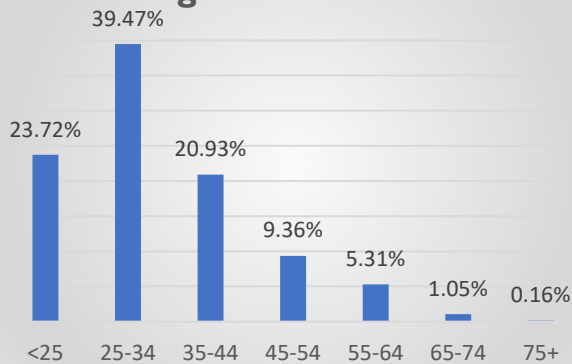

Sheriff's Daily Report

11/25/2021

Under the Custody of the Sheriff	
Total Male and Female	8,618
Jail Population	5,823
Community Corrections	2,795

Jail Population - Behind the Walls

Behind the Walls: Detainees that are physically housed under the Sheriff's custody 24 hours a day/7 days a week. This includes all populations listed on this chart - Divisional populations male & female, Outside Counties, Hospital, PRC, Women's Residential, & VRIC. Detainees in court-ordered treatment programs (PRC, Women's Residential, VRIC) are housed at CCDOC 24 hours a day/7 days week.

Sheriff's Daily Report

11/25/2021

CCSO Population Demographics

In Confinement

Gender Distribution

Race Distribution

Age Distribution

Community Corrections

Gender Distribution

Race Distribution

Age Distribution