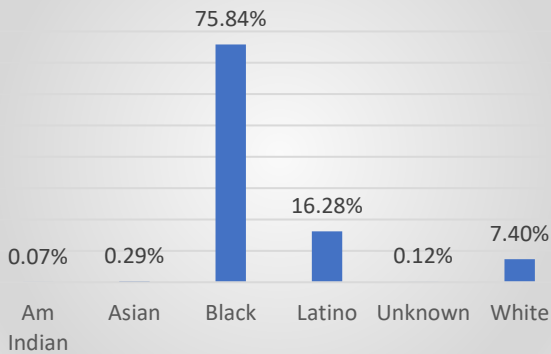

Sheriff's Daily Report

11/25/2021

Under the Custody of the Sheriff	
Total Male and Female	8,618
Jail Population	5,823
Community Corrections	2,795

Jail Population - Behind the Walls

Behind the Walls: Detainees that are physically housed under the Sheriff's custody 24 hours a day/7 days a week. This includes all populations listed on this chart - Divisional populations male & female, Outside Counties, Hospital, PRC, Women's Residential, & VRIC. Detainees in court-ordered treatment programs (PRC, Women's Residential, VRIC) are housed at CCDOC 24 hours a day/7 days week.

Sheriff's Daily Report

11/25/2021

CCSO Population Demographics

In Confinement

Gender Distribution

Race Distribution

Age Distribution

Community Corrections

Gender Distribution

Race Distribution

Age Distribution