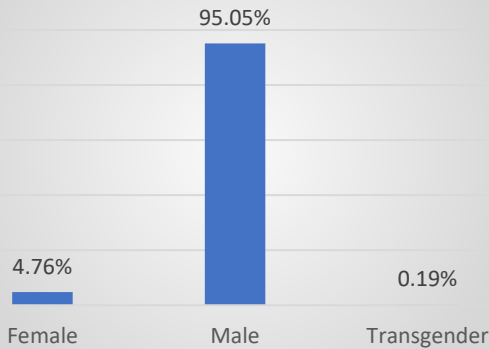

CCSO Population Demographics

In Confinement

Gender Distribution