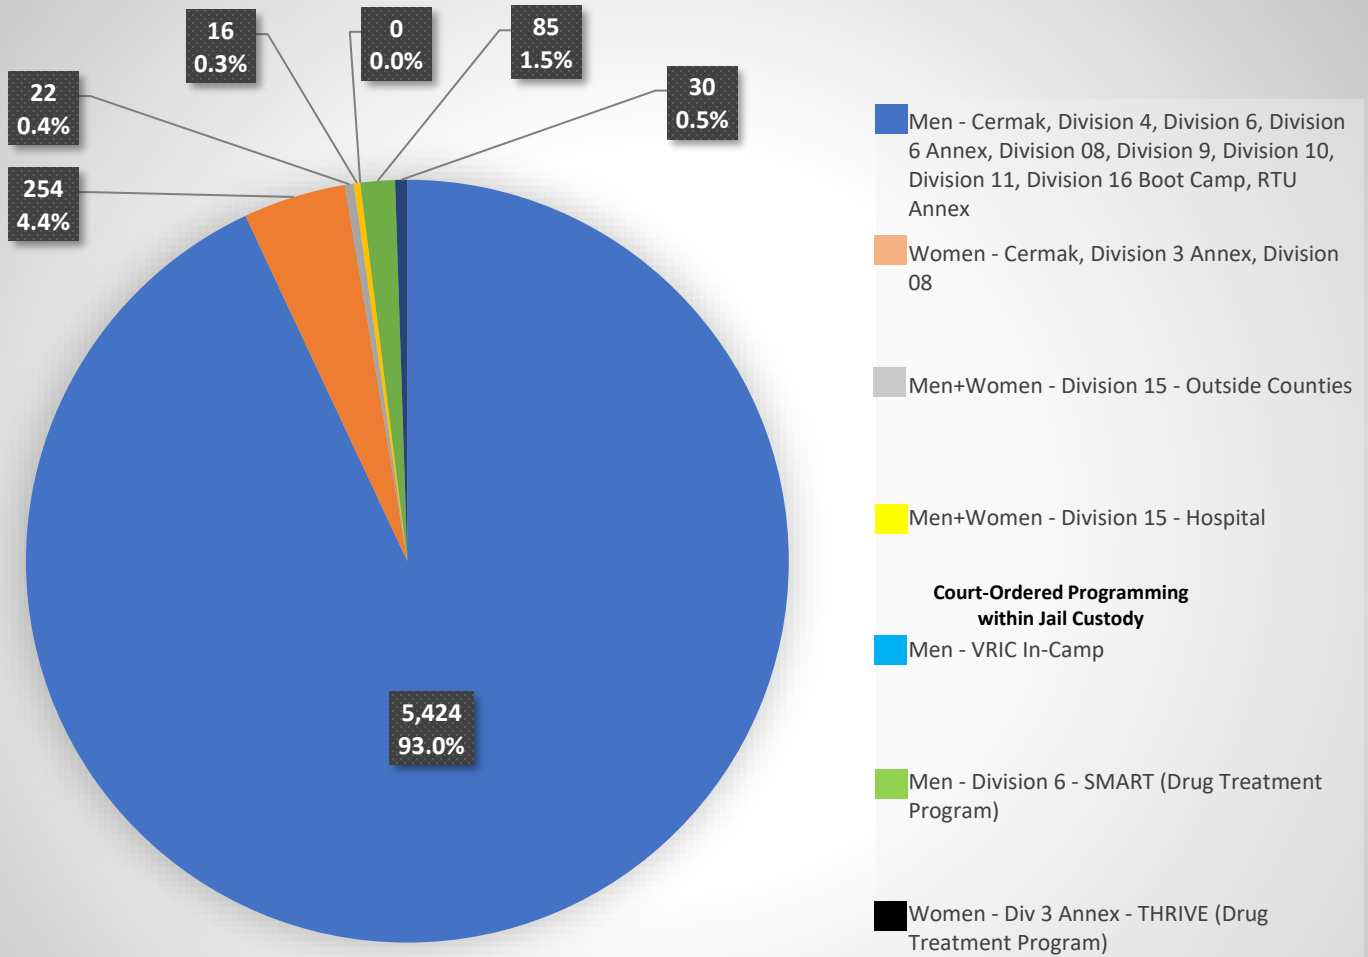

# Sheriff's Daily Report

11/23/2021

Under the Custody of the Sheriff	
Total Male and Female	8,629
Jail Population	5,831
Community Corrections	2,798

## Jail Population - Behind the Walls

Behind the Walls: Detainees that are physically housed under the Sheriff's custody 24 hours a day/7 days a week. This includes all populations listed on this chart - Divisional populations male & female, Outside Counties, Hospital, PRC, Women's Residential, & VRIC. Detainees in court-ordered treatment programs (PRC, Women's Residential, VRIC) are housed at CCDOC 24 hours a day/7 days week.

#### Race Distribution

#### Age Distribution