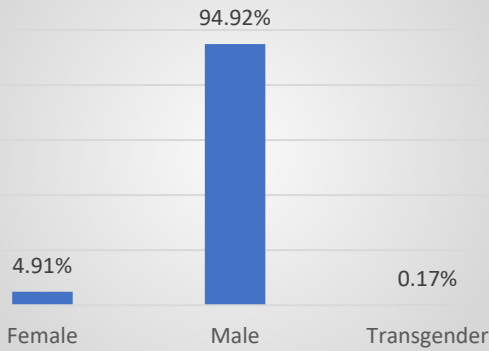

Sheriff's Daily Report

11/23/2021

CCSO Population Demographics

In Confinement

Gender Distribution