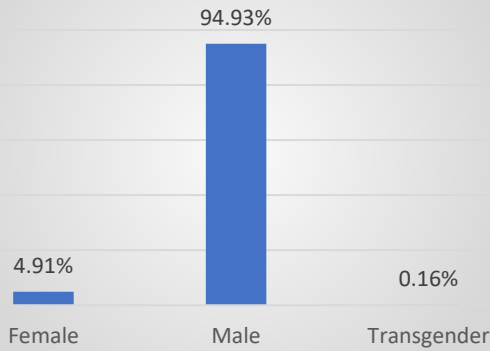

CCSO Population Demographics

In Confinement

Gender Distribution