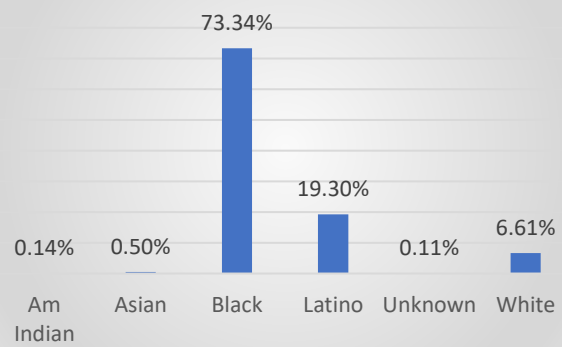

Sheriff's Daily Report

11/21/2021

Under the Custody of the Sheriff	
Total Male and Female	8,624
Jail Population	5,825
Community Corrections	2,799

Jail Population - Behind the Walls

Behind the Walls: Detainees that are physically housed under the Sheriff's custody 24 hours a day/7 days a week. This includes all populations listed on this chart - Divisional populations male & female, Outside Counties, Hospital, PRC, Women's Residential, & VRIC. Detainees in court-ordered treatment programs (PRC, Women's Residential, VRIC) are housed at CCDOC 24 hours a day/7 days week.

Sheriff's Daily Report

11/21/2021

CCSO Population Demographics

In Confinement

Gender Distribution

Race Distribution

Age Distribution

Community Corrections

Gender Distribution

Race Distribution

Age Distribution