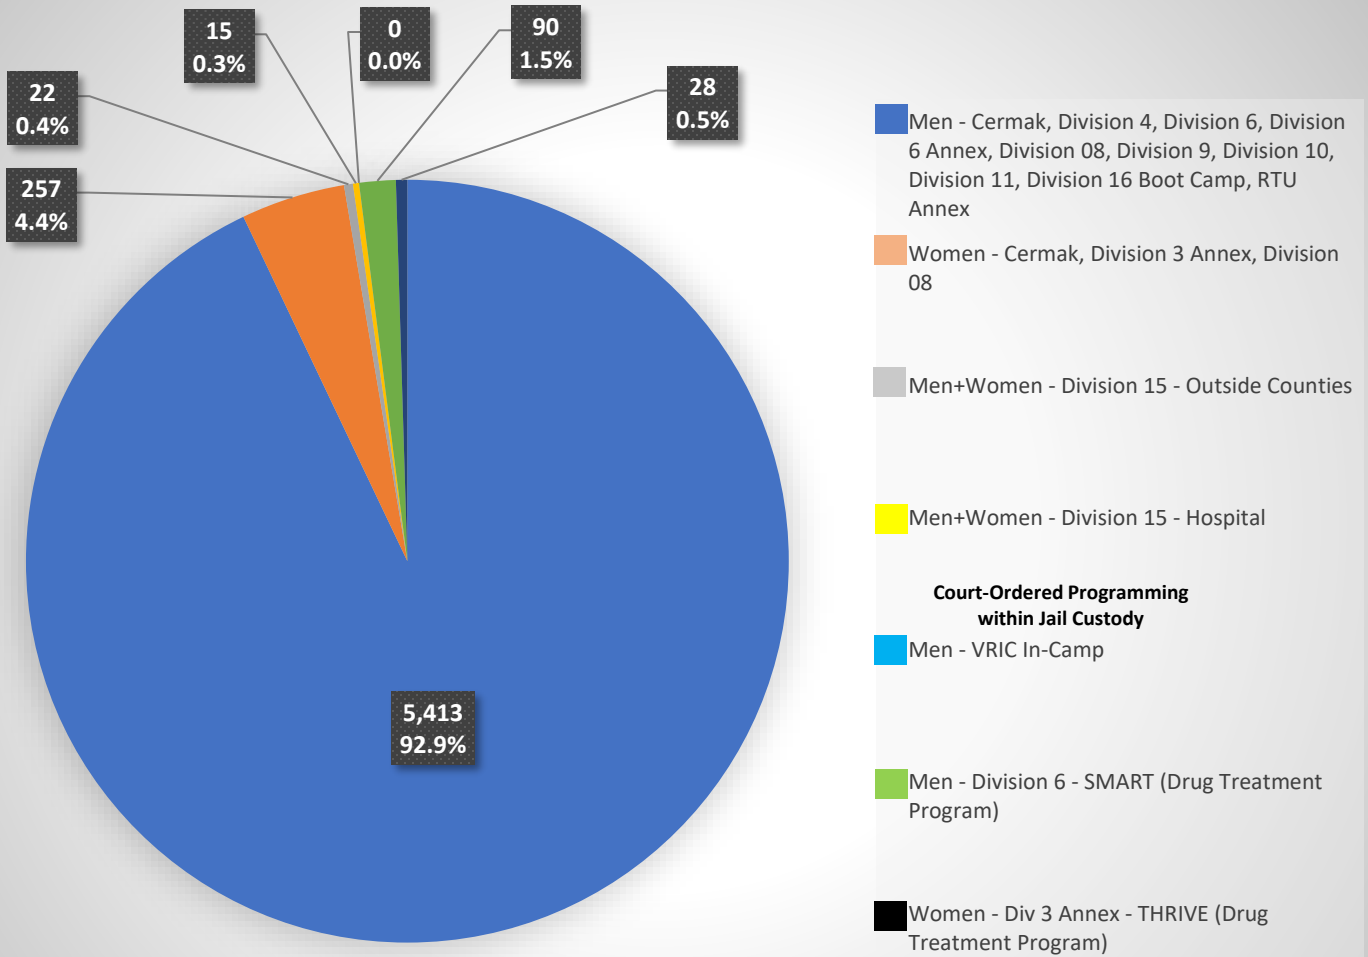

Sheriff's Daily Report

11/21/2021

Under the Custody of the Sheriff	
Total Male and Female	8,624
Jail Population	5,825
Community Corrections	2,799

Jail Population - Behind the Walls

Behind the Walls: Detainees that are physically housed under the Sheriff's custody 24 hours a day/7 days a week. This includes all populations listed on this chart - Divisional populations male & female, Outside Counties, Hospital, PRC, Women's Residential, & VRIC. Detainees in court-ordered treatment programs (PRC, Women's Residential, VRIC) are housed at CCDOC 24 hours a day/7 days week.

Sheriff's Daily Report

11/21/2021

CCSO Population Demographics

In Confinement

Gender Distribution

Race Distribution

Age Distribution

Community Corrections

Gender Distribution

Race Distribution

Age Distribution