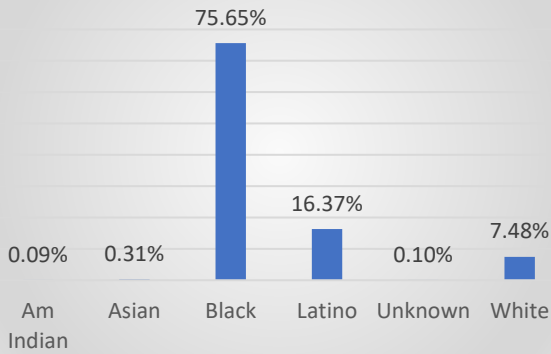

Sheriff's Daily Report

11/21/2021

Under the Custody of the Sheriff	
Total Male and Female	8,624
Jail Population	5,825
Community Corrections	2,799

Jail Population - Behind the Walls

Behind the Walls: Detainees that are physically housed under the Sheriff's custody 24 hours a day/7 days a week. This includes all populations listed on this chart - Divisional populations male & female, Outside Counties, Hospital, PRC, Women's Residential, & VRIC. Detainees in court-ordered treatment programs (PRC, Women's Residential, VRIC) are housed at CCDOC 24 hours a day/7 days week.

Sheriff's Daily Report

11/21/2021

CCSO Population Demographics

In Confinement

Gender Distribution

Race Distribution

Age Distribution

Community Corrections

Gender Distribution

Race Distribution

Age Distribution