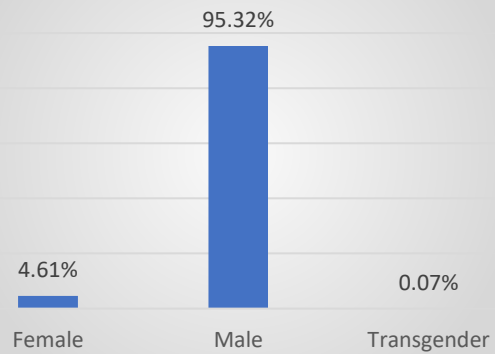

Sheriff's Daily Report

11/21/2021

Under the Custody of the Sheriff	
Total Male and Female	8,624
Jail Population	5,825
Community Corrections	2,799

Jail Population - Behind the Walls

Behind the Walls: Detainees that are physically housed under the Sheriff's custody 24 hours a day/7 days a week. This includes all populations listed on this chart - Divisional populations male & female, Outside Counties, Hospital, PRC, Women's Residential, & VRIC. Detainees in court-ordered treatment programs (PRC, Women's Residential, VRIC) are housed at CCDOC 24 hours a day/7 days week.

Sheriff's Daily Report

11/21/2021

CCSO Population Demographics

In Confinement

Gender Distribution

Race Distribution

Age Distribution

Community Corrections

Gender Distribution

Race Distribution

Age Distribution