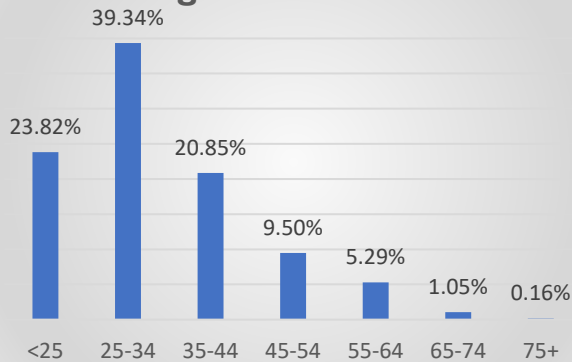

Sheriff's Daily Report

11/21/2021

Under the Custody of the Sheriff	
Total Male and Female	8,624
Jail Population	5,825
Community Corrections	2,799

Jail Population - Behind the Walls

Behind the Walls: Detainees that are physically housed under the Sheriff's custody 24 hours a day/7 days a week. This includes all populations listed on this chart - Divisional populations male & female, Outside Counties, Hospital, PRC, Women's Residential, & VRIC. Detainees in court-ordered treatment programs (PRC, Women's Residential, VRIC) are housed at CCDOC 24 hours a day/7 days week.

Sheriff's Daily Report

11/21/2021

CCSO Population Demographics

In Confinement

Gender Distribution

Race Distribution

Age Distribution

Community Corrections

Gender Distribution

Race Distribution

Age Distribution