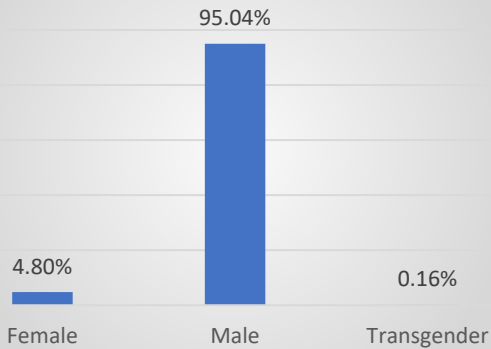

Sheriff's Daily Report

11/19/2021

CCSO Population Demographics

In Confinement

Gender Distribution