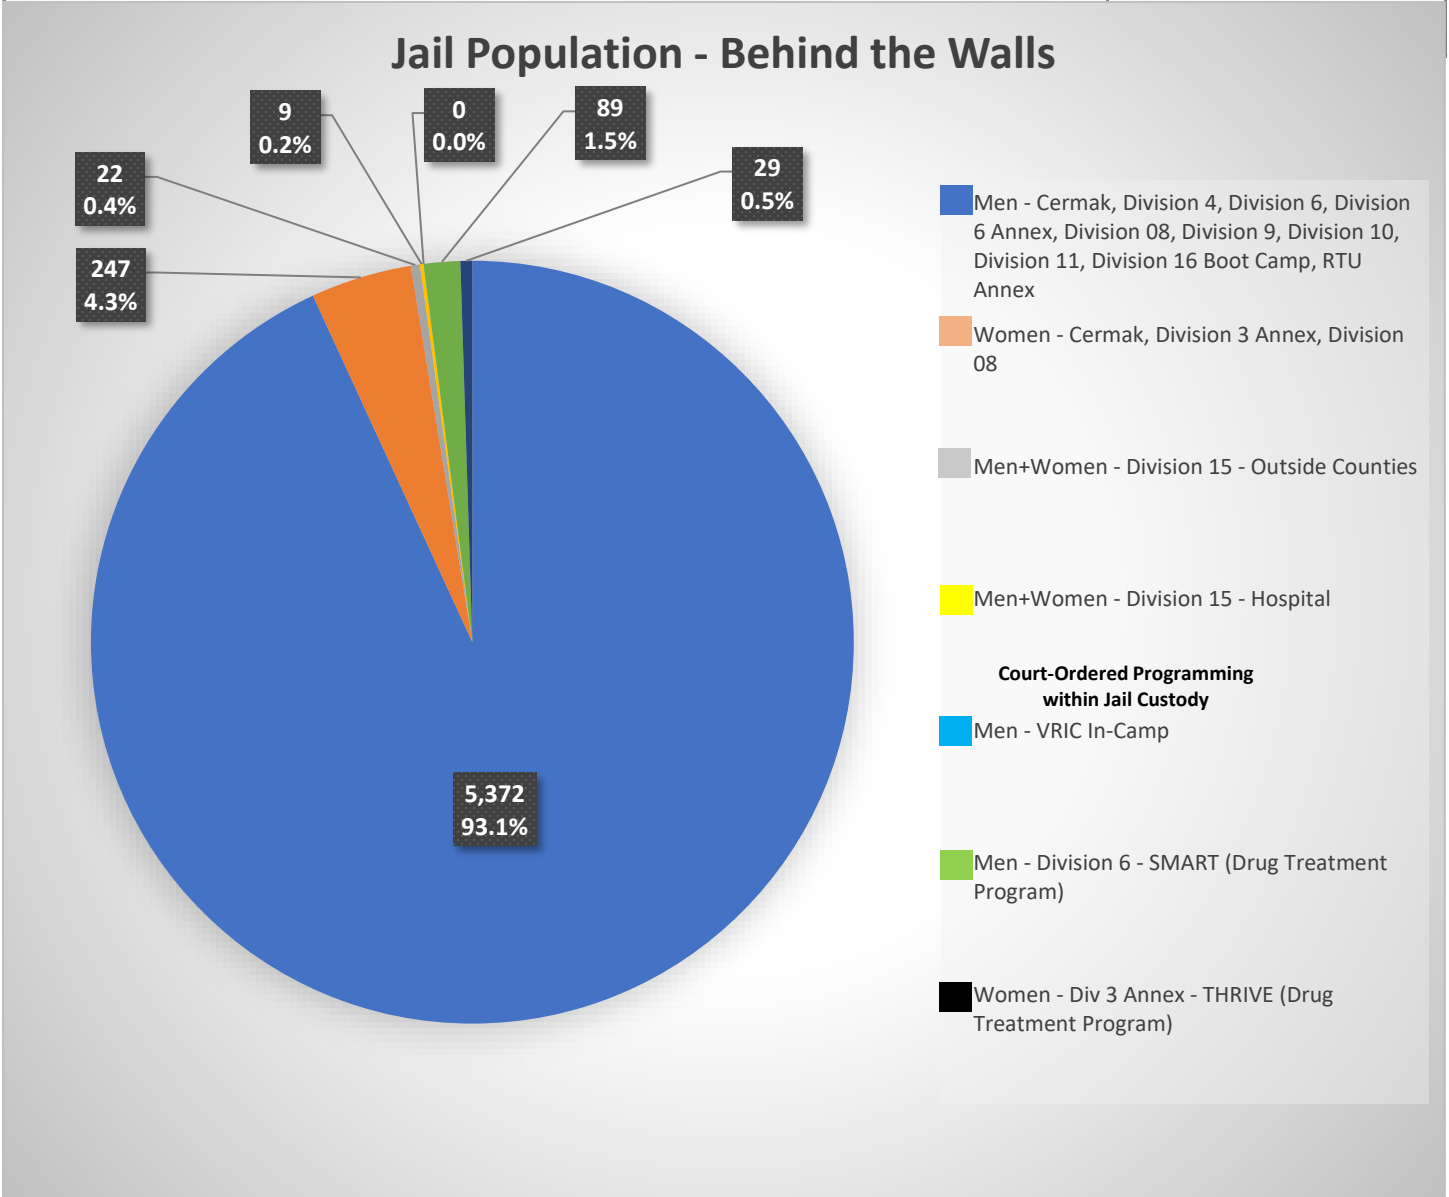

# Sheriff's Daily Report

## 11/19/2021

Under the Custody of the Sheriff	
<b>Total Male and Female</b>	<b>8,571</b>
Jail Population	5,768
Community Corrections	2,803

Behind the Walls: Detainees that are physically housed under the Sheriff's custody 24 hours a day/7 days a week. This includes all populations listed on this chart - Divisional populations male & female, Outside Counties, Hospital, PRC, Women's Residential, & VRIC. Detainees in court-ordered treatment programs (PRC, Women's Residential, VRIC) are housed at CCDOC 24 hours a day/7 days week.

## Sheriff's Daily Report

11/19/2021

##### Race Distribution