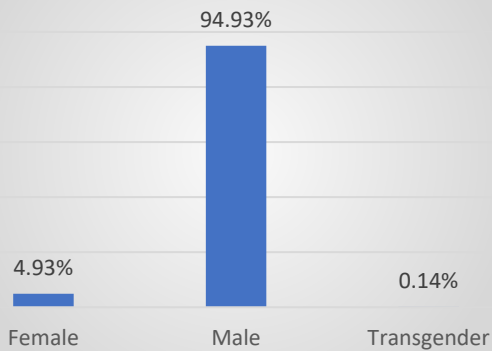

Sheriff's Daily Report

11/18/2021

CCSO Population Demographics

In Confinement

Gender Distribution