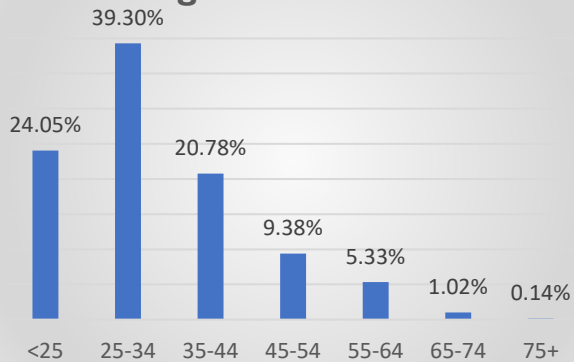

Sheriff's Daily Report

11/18/2021

Under the Custody of the Sheriff	
Total Male and Female	8,609
Jail Population	5,797
Community Corrections	2,812

Jail Population - Behind the Walls

Behind the Walls: Detainees that are physically housed under the Sheriff's custody 24 hours a day/7 days a week. This includes all populations listed on this chart - Divisional populations male & female, Outside Counties, Hospital, PRC, Women's Residential, & VRIC. Detainees in court-ordered treatment programs (PRC, Women's Residential, VRIC) are housed at CCDOC 24 hours a day/7 days week.

Sheriff's Daily Report

11/18/2021

CCSO Population Demographics

In Confinement

Gender Distribution

Race Distribution

Age Distribution

Community Corrections

Gender Distribution

Race Distribution

Age Distribution