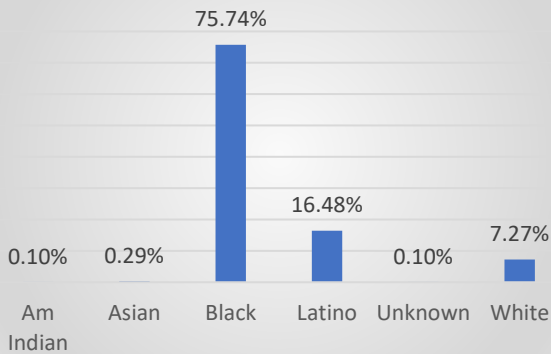

Sheriff's Daily Report

11/18/2021

Under the Custody of the Sheriff	
Total Male and Female	8,609
Jail Population	5,797
Community Corrections	2,812

Jail Population - Behind the Walls

Behind the Walls: Detainees that are physically housed under the Sheriff's custody 24 hours a day/7 days a week. This includes all populations listed on this chart - Divisional populations male & female, Outside Counties, Hospital, PRC, Women's Residential, & VRIC. Detainees in court-ordered treatment programs (PRC, Women's Residential, VRIC) are housed at CCDOC 24 hours a day/7 days week.

Sheriff's Daily Report

11/18/2021

CCSO Population Demographics

In Confinement

Gender Distribution

Race Distribution

Age Distribution

Community Corrections

Gender Distribution

Race Distribution

Age Distribution