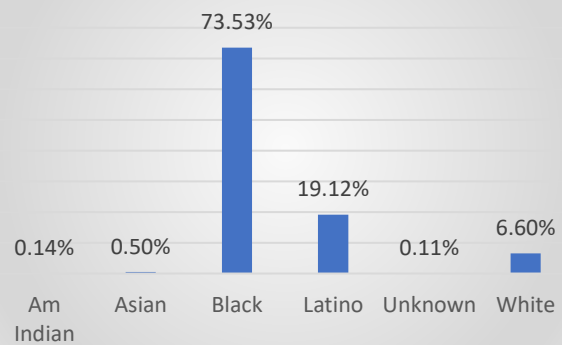

Sheriff's Daily Report

11/18/2021

Under the Custody of the Sheriff	
Total Male and Female	8,609
Jail Population	5,797
Community Corrections	2,812

Jail Population - Behind the Walls

Behind the Walls: Detainees that are physically housed under the Sheriff's custody 24 hours a day/7 days a week. This includes all populations listed on this chart - Divisional populations male & female, Outside Counties, Hospital, PRC, Women's Residential, & VRIC. Detainees in court-ordered treatment programs (PRC, Women's Residential, VRIC) are housed at CCDOC 24 hours a day/7 days week.

Sheriff's Daily Report

11/18/2021

CCSO Population Demographics

In Confinement

Gender Distribution

Race Distribution

Age Distribution

Community Corrections

Gender Distribution

Race Distribution

Age Distribution