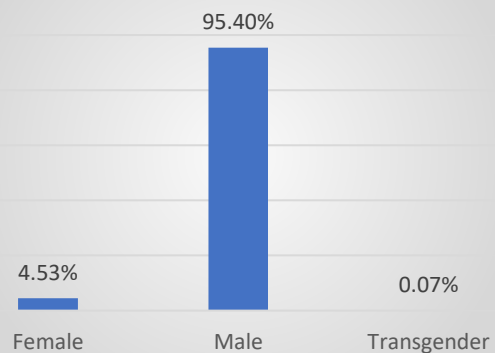

Sheriff's Daily Report

11/18/2021

Under the Custody of the Sheriff	
Total Male and Female	8,609
Jail Population	5,797
Community Corrections	2,812

Jail Population - Behind the Walls

Behind the Walls: Detainees that are physically housed under the Sheriff's custody 24 hours a day/7 days a week. This includes all populations listed on this chart - Divisional populations male & female, Outside Counties, Hospital, PRC, Women's Residential, & VRIC. Detainees in court-ordered treatment programs (PRC, Women's Residential, VRIC) are housed at CCDOC 24 hours a day/7 days week.

Sheriff's Daily Report

11/18/2021

CCSO Population Demographics

In Confinement

Gender Distribution

Race Distribution

Age Distribution

Community Corrections

Gender Distribution

Race Distribution

Age Distribution