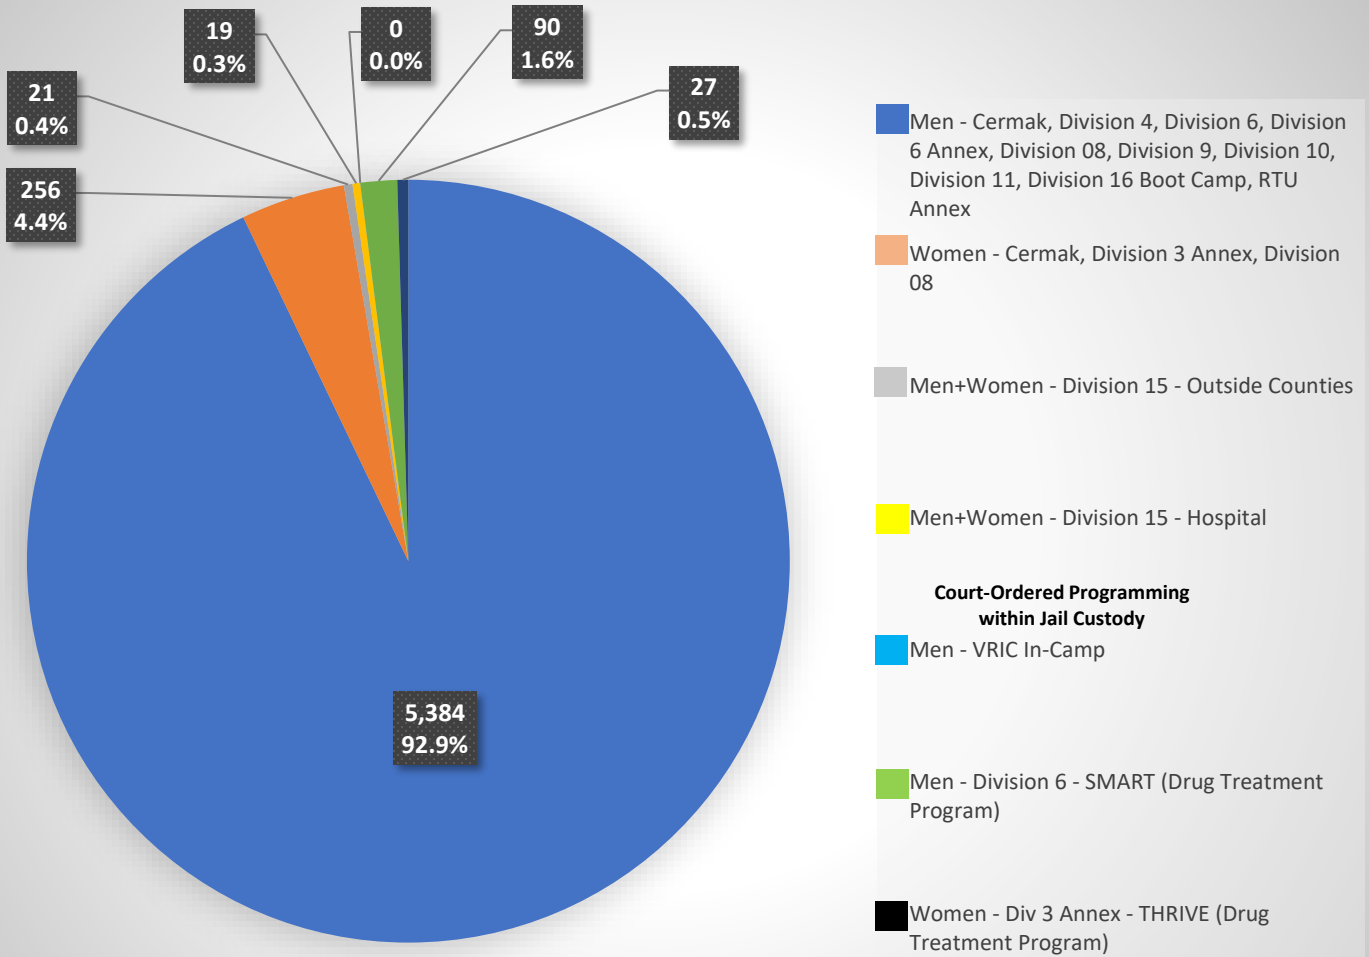

Sheriff's Daily Report

11/18/2021

Under the Custody of the Sheriff	
Total Male and Female	8,609
Jail Population	5,797
Community Corrections	2,812

Jail Population - Behind the Walls

Behind the Walls: Detainees that are physically housed under the Sheriff's custody 24 hours a day/7 days a week. This includes all populations listed on this chart - Divisional populations male & female, Outside Counties, Hospital, PRC, Women's Residential, & VRIC. Detainees in court-ordered treatment programs (PRC, Women's Residential, VRIC) are housed at CCDOC 24 hours a day/7 days week.

Sheriff's Daily Report

11/18/2021

CCSO Population Demographics

In Confinement

Gender Distribution

Race Distribution

Age Distribution

Community Corrections

Gender Distribution

Race Distribution

Age Distribution