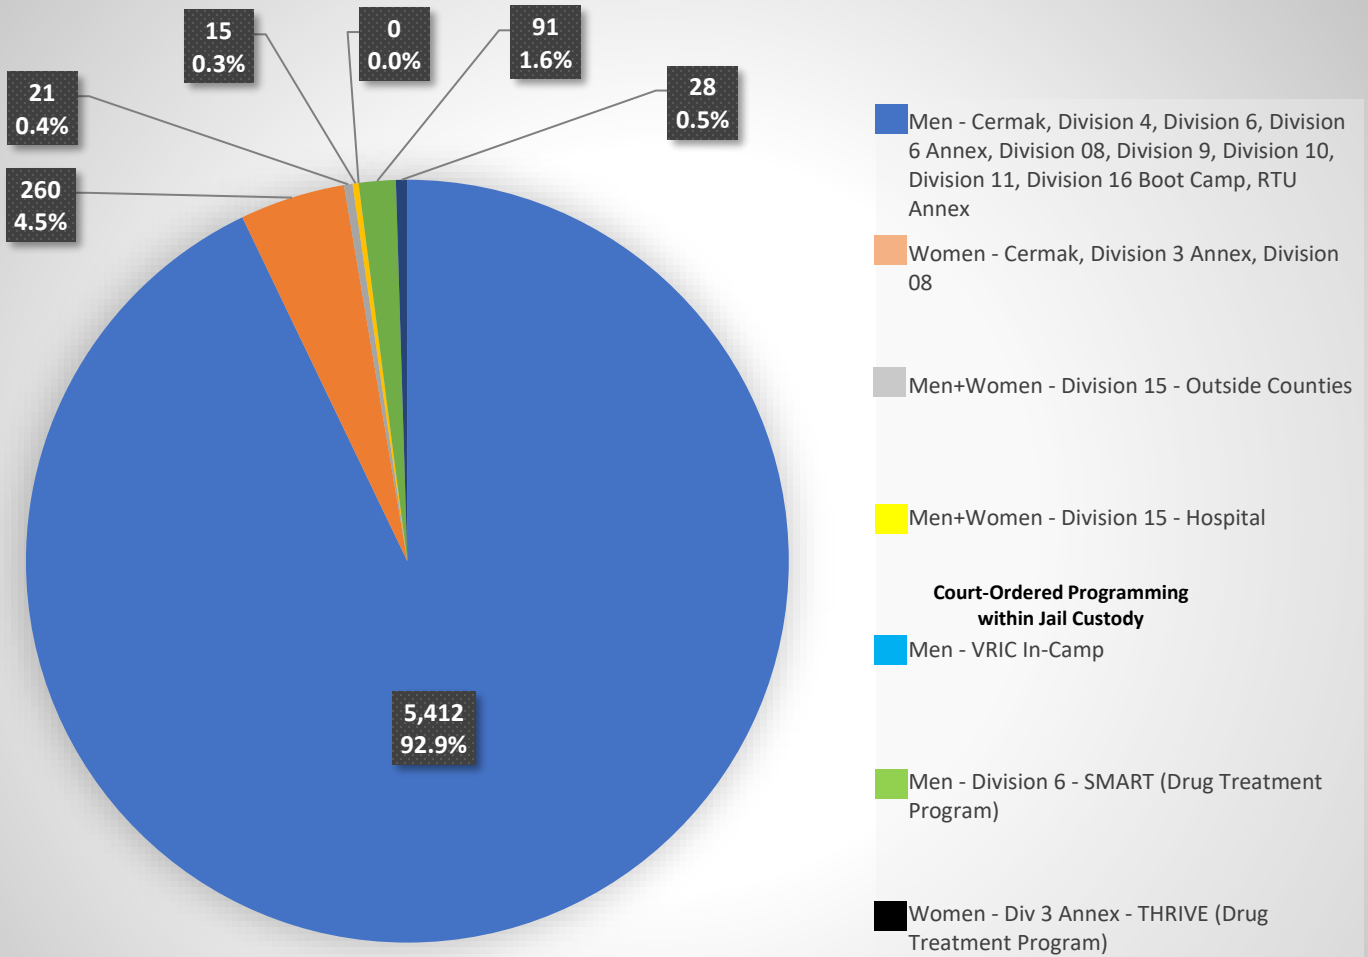

# Sheriff's Daily Report

11/17/2021

Under the Custody of the Sheriff	
Total Male and Female	8,659
Jail Population	5,827
Community Corrections	2,832

## Jail Population - Behind the Walls

Behind the Walls: Detainees that are physically housed under the Sheriff's custody 24 hours a day/7 days a week. This includes all populations listed on this chart - Divisional populations male & female, Outside Counties, Hospital, PRC, Women's Residential, & VRIC. Detainees in court-ordered treatment programs (PRC, Women's Residential, VRIC) are housed at CCDOC 24 hours a day/7 days week.

##### Race Distribution

##### Age Distribution