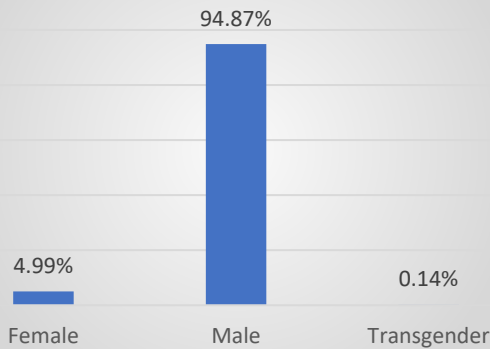

Sheriff's Daily Report

11/17/2021

CCSO Population Demographics

In Confinement

Gender Distribution