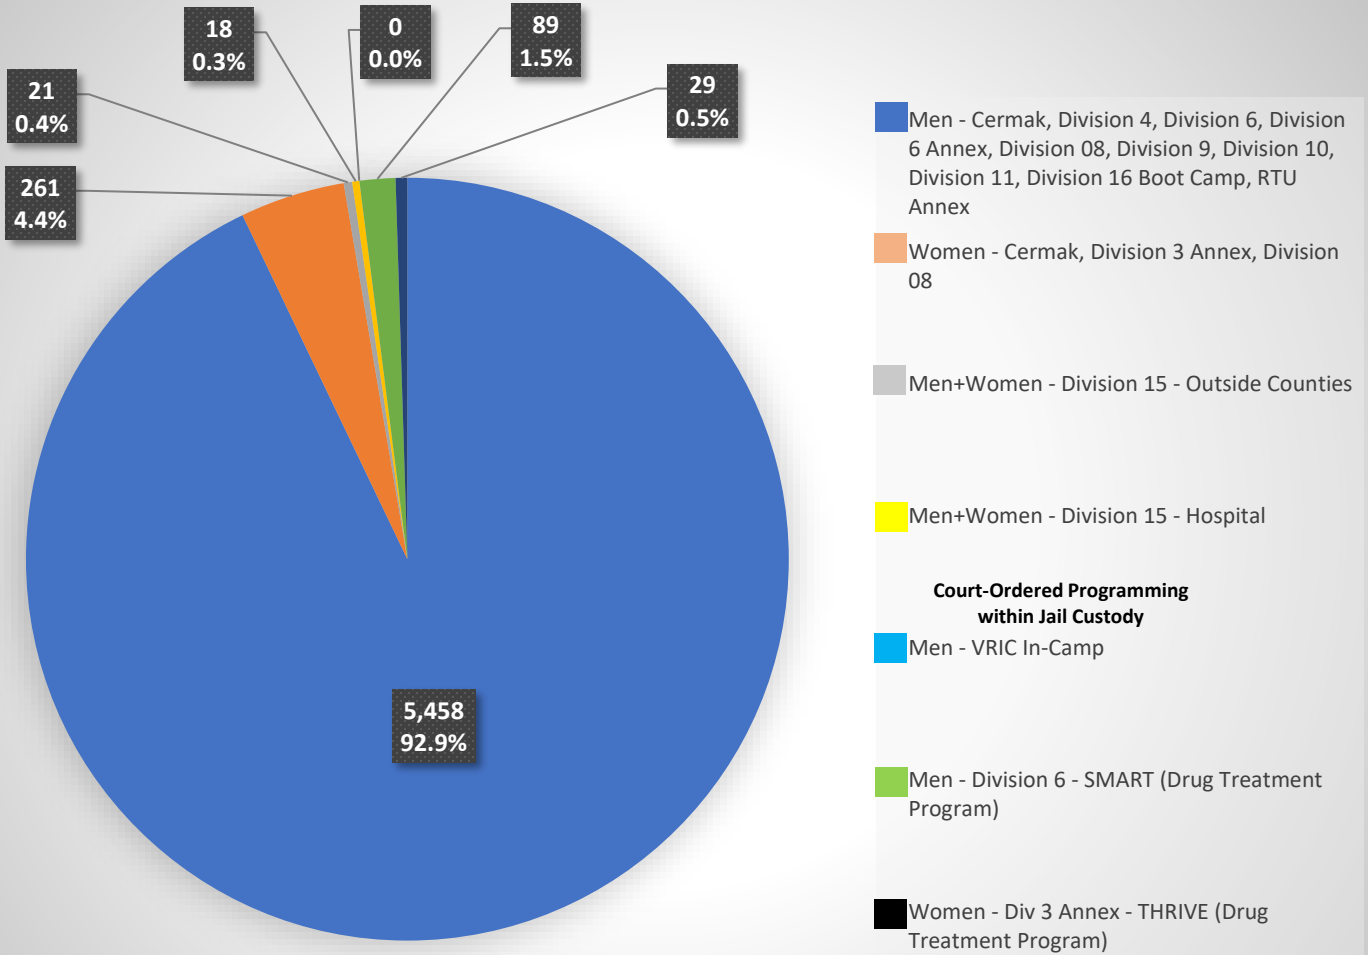

## 11/16/2021

Under the Custody of the Sheriff	
Total Male and Female	<b>8,716</b>
Jail Population	5,876
Community Corrections	2,840

### Jail Population - Behind the Walls

Behind the Walls: Detainees that are physically housed under the Sheriff's custody 24 hours a day/7 days a week. This includes all populations listed on this chart - Divisional populations male & female, Outside Counties, Hospital, PRC, Women's Residential, & VRIC. Detainees in court-ordered treatment programs (PRC, Women's Residential, VRIC) are housed at CCDOC 24 hours a day/7 days week.

#### Race Distribution

#### Age Distribution