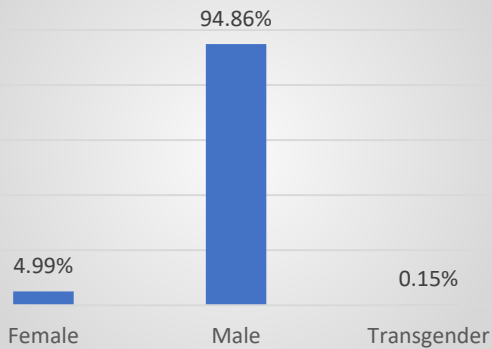

Sheriff's Daily Report

11/16/2021

CCSO Population Demographics

In Confinement

Gender Distribution