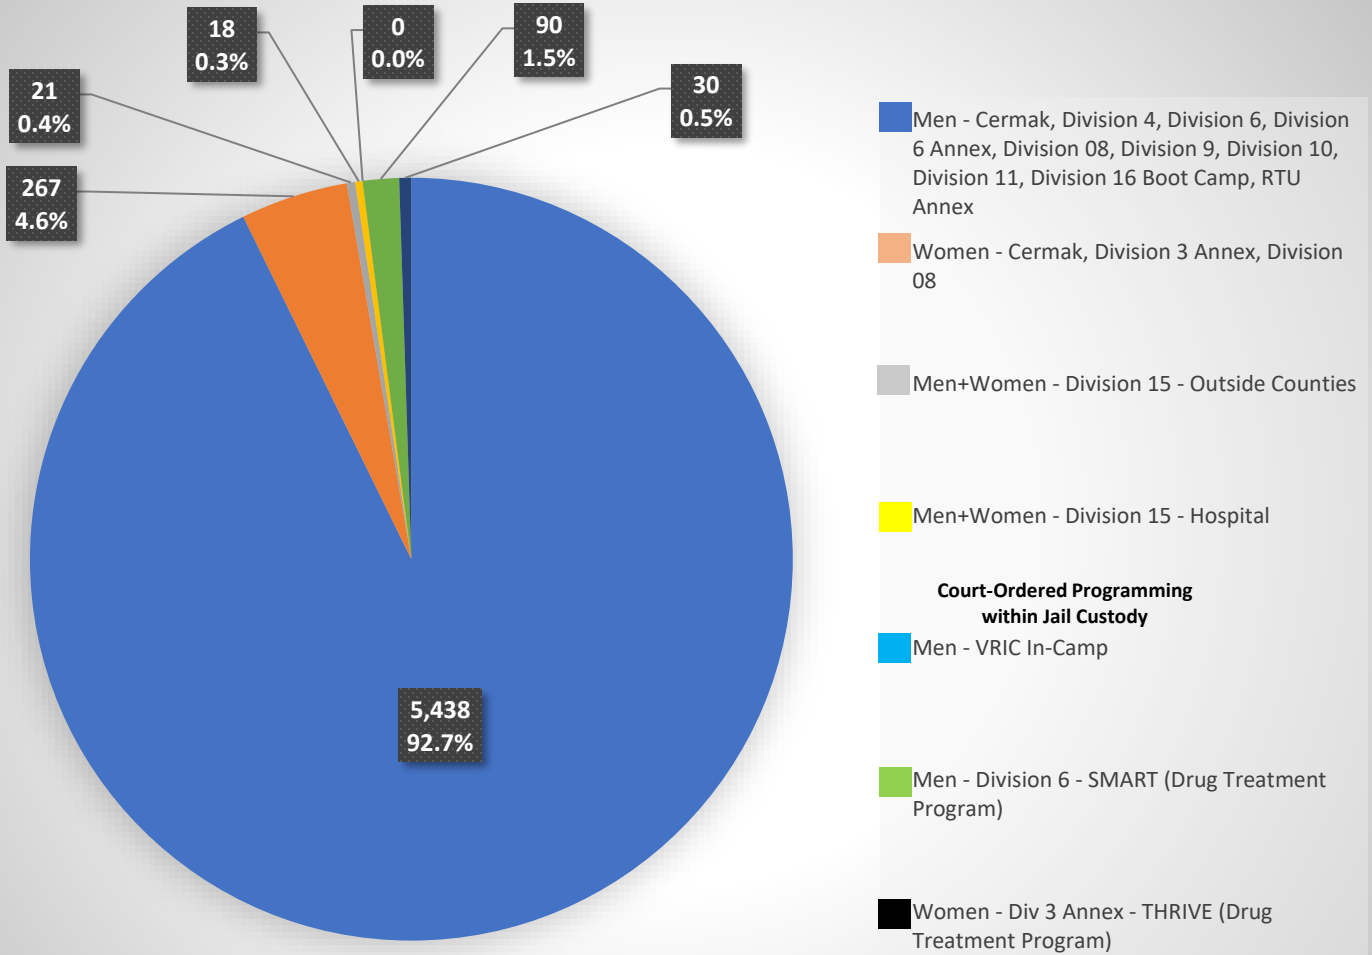

## 11/15/2021

Under the Custody of the Sheriff	
<b>Total Male and Female</b>	<b>8,713</b>
Jail Population	5,864
Community Corrections	2,849

### Jail Population - Behind the Walls

Behind the Walls: Detainees that are physically housed under the Sheriff's custody 24 hours a day/7 days a week. This includes all populations listed on this chart - Divisional populations male & female, Outside Counties, Hospital, PRC, Women's Residential, & VRIC. Detainees in court-ordered treatment programs (PRC, Women's Residential, VRIC) are housed at CCDOC 24 hours a day/7 days week.

#### Race Distribution

#### Age Distribution