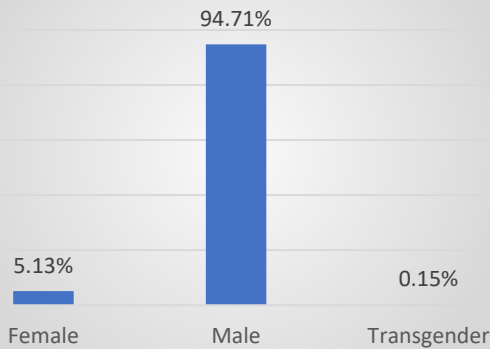

Sheriff's Daily Report

11/15/2021

CCSO Population Demographics

In Confinement

Gender Distribution