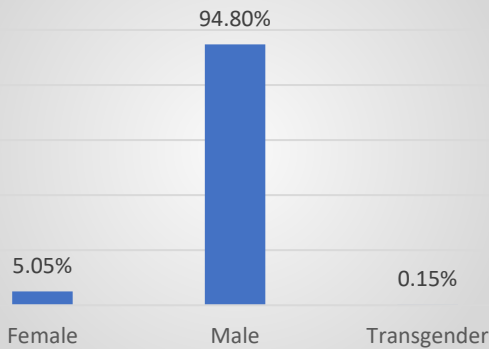

CCSO Population Demographics

In Confinement

Gender Distribution