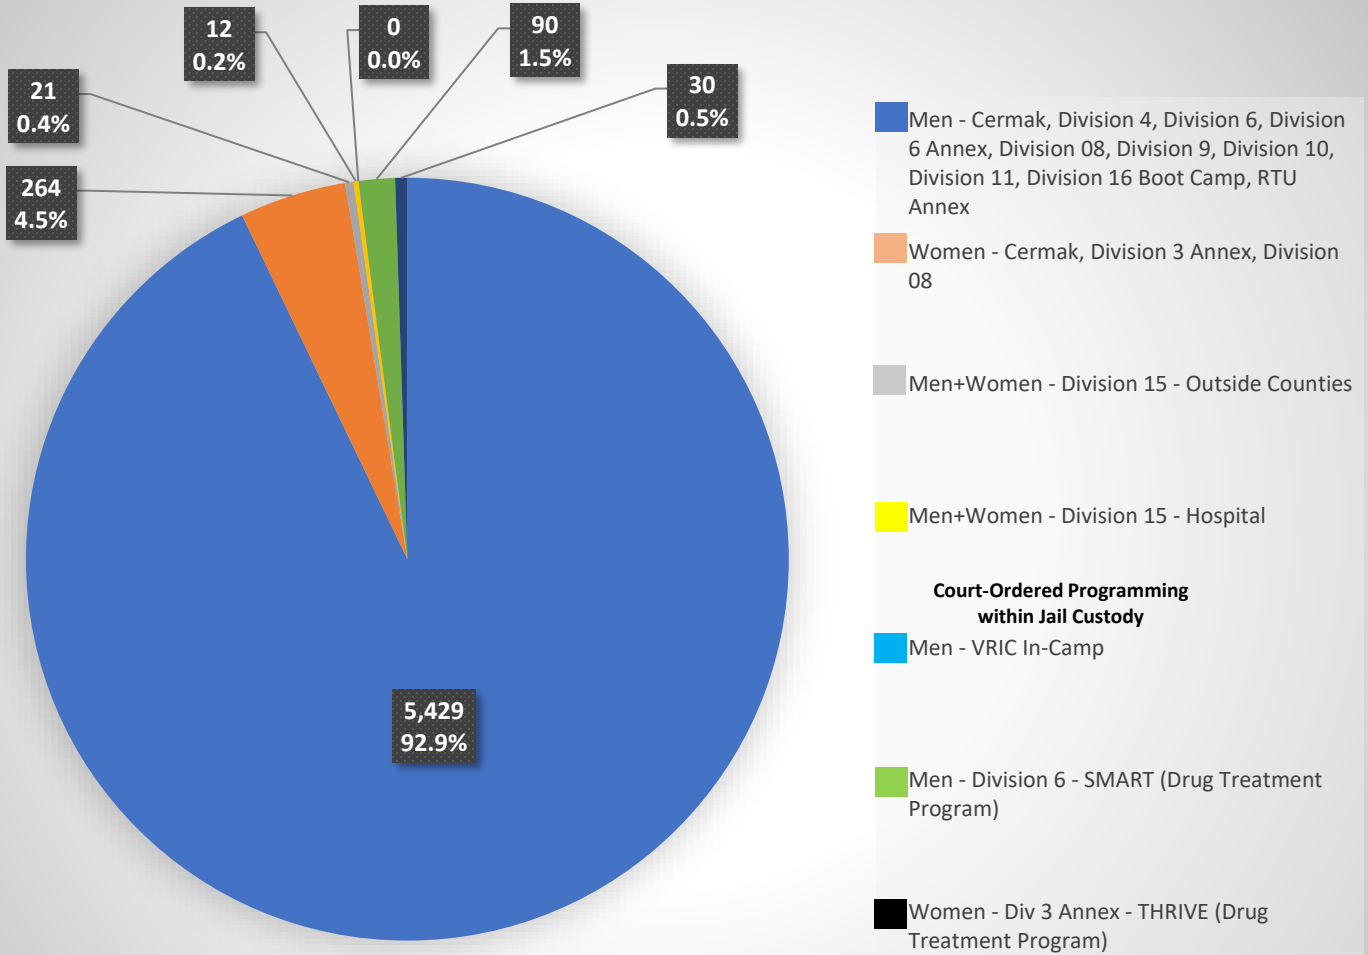

## 11/14/2021

| Under the Custody of the Sheriff |              |
|----------------------------------|--------------|
| <b>Total Male and Female</b>     | <b>8,684</b> |
| Jail Population                  | 5,846        |
| Community Corrections            | 2,838        |

### Jail Population - Behind the Walls

Behind the Walls: Detainees that are physically housed under the Sheriff's custody 24 hours a day/7 days a week. This includes all populations listed on this chart - Divisional populations male & female, Outside Counties, Hospital, PRC, Women's Residential, & VRIC. Detainees in court-ordered treatment programs (PRC, Women's Residential, VRIC) are housed at CCDOC 24 hours a day/7 days week.

#### Race Distribution

#### Age Distribution