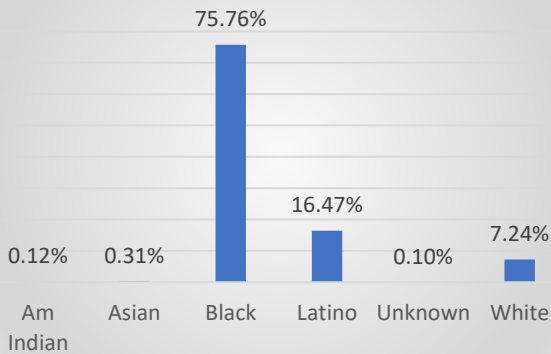

Sheriff's Daily Report

11/13/2021

Under the Custody of the Sheriff	
Total Male and Female	8,642
Jail Population	5,808
Community Corrections	2,834

Jail Population - Behind the Walls

Behind the Walls: Detainees that are physically housed under the Sheriff's custody 24 hours a day/7 days a week. This includes all populations listed on this chart - Divisional populations male & female, Outside Counties, Hospital, PRC, Women's Residential, & VRIC. Detainees in court-ordered treatment programs (PRC, Women's Residential, VRIC) are housed at CCDOC 24 hours a day/7 days week.

Sheriff's Daily Report

11/13/2021

CCSO Population Demographics

In Confinement

Gender Distribution

Race Distribution

Age Distribution

Community Corrections

Gender Distribution

Race Distribution

Age Distribution