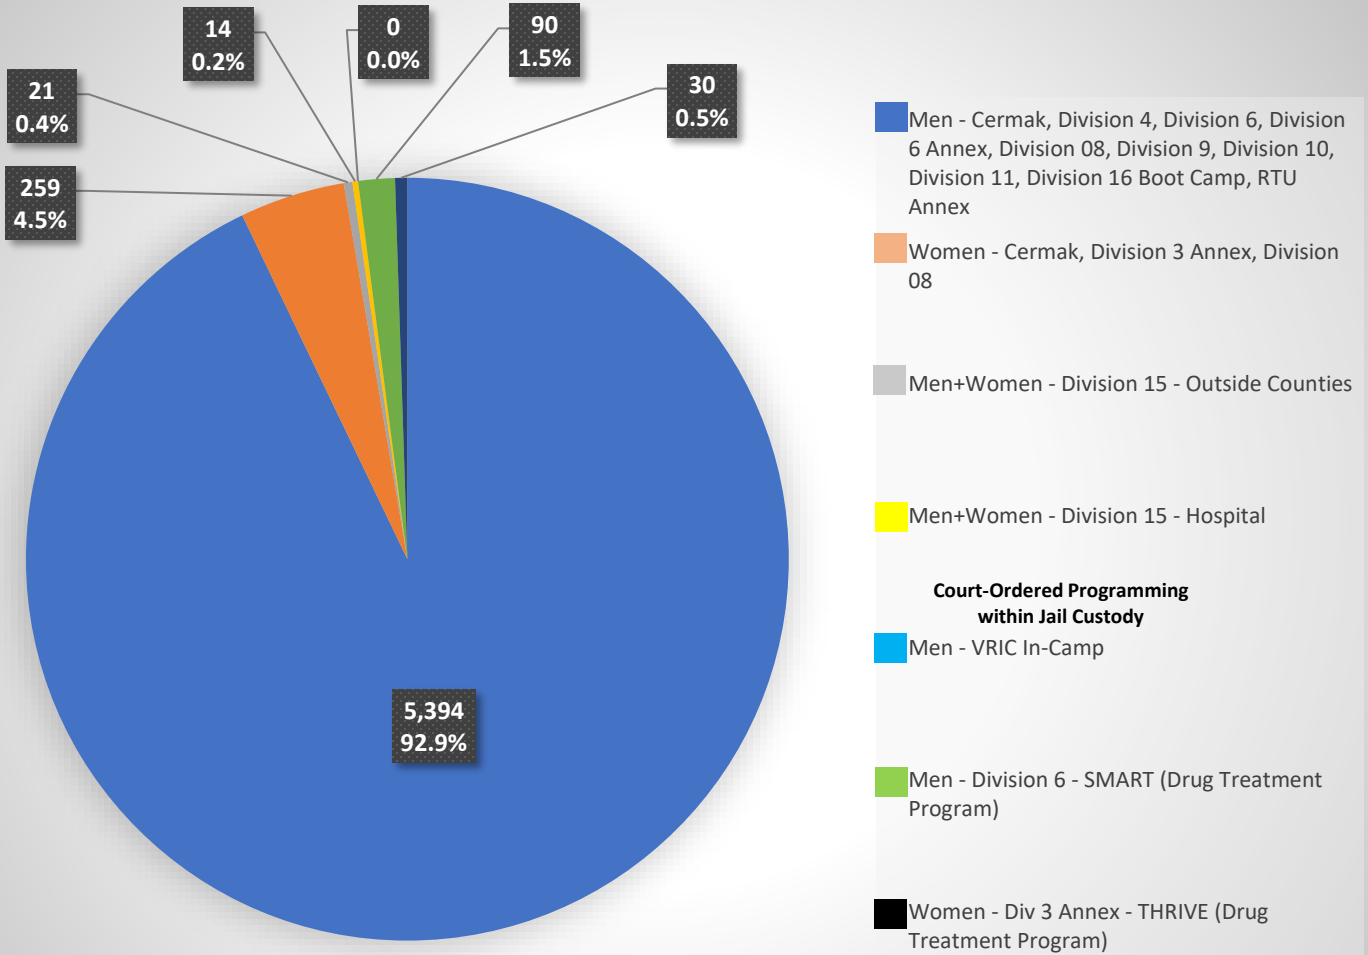

Sheriff's Daily Report

11/13/2021

Under the Custody of the Sheriff	
Total Male and Female	8,642
Jail Population	5,808
Community Corrections	2,834

Jail Population - Behind the Walls

Behind the Walls: Detainees that are physically housed under the Sheriff's custody 24 hours a day/7 days a week. This includes all populations listed on this chart - Divisional populations male & female, Outside Counties, Hospital, PRC, Women's Residential, & VRIC. Detainees in court-ordered treatment programs (PRC, Women's Residential, VRIC) are housed at CCDOC 24 hours a day/7 days week.

Sheriff's Daily Report

11/13/2021

CCSO Population Demographics

In Confinement

Gender Distribution

Race Distribution

Age Distribution

Community Corrections

Gender Distribution

Race Distribution

Age Distribution