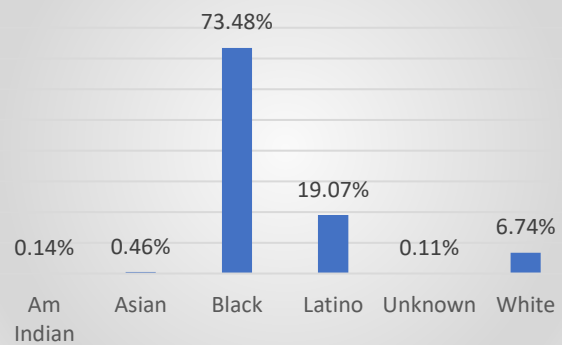

Sheriff's Daily Report

11/13/2021

Under the Custody of the Sheriff	
Total Male and Female	8,642
Jail Population	5,808
Community Corrections	2,834

Jail Population - Behind the Walls

Behind the Walls: Detainees that are physically housed under the Sheriff's custody 24 hours a day/7 days a week. This includes all populations listed on this chart - Divisional populations male & female, Outside Counties, Hospital, PRC, Women's Residential, & VRIC. Detainees in court-ordered treatment programs (PRC, Women's Residential, VRIC) are housed at CCDOC 24 hours a day/7 days week.

Sheriff's Daily Report

11/13/2021

CCSO Population Demographics

In Confinement

Gender Distribution

Race Distribution

Age Distribution

Community Corrections

Gender Distribution

Race Distribution

Age Distribution