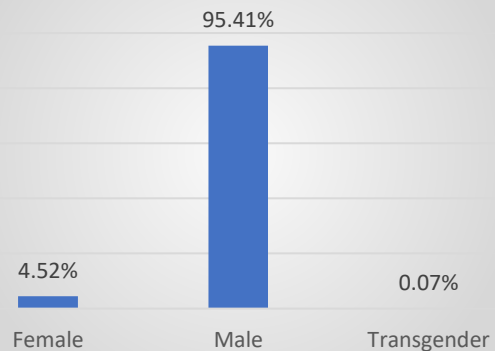

Sheriff's Daily Report

11/13/2021

Under the Custody of the Sheriff	
Total Male and Female	8,642
Jail Population	5,808
Community Corrections	2,834

Jail Population - Behind the Walls

Behind the Walls: Detainees that are physically housed under the Sheriff's custody 24 hours a day/7 days a week. This includes all populations listed on this chart - Divisional populations male & female, Outside Counties, Hospital, PRC, Women's Residential, & VRIC. Detainees in court-ordered treatment programs (PRC, Women's Residential, VRIC) are housed at CCDOC 24 hours a day/7 days week.

Sheriff's Daily Report

11/13/2021

CCSO Population Demographics

In Confinement

Gender Distribution

Race Distribution

Age Distribution

Community Corrections

Gender Distribution

Race Distribution

Age Distribution