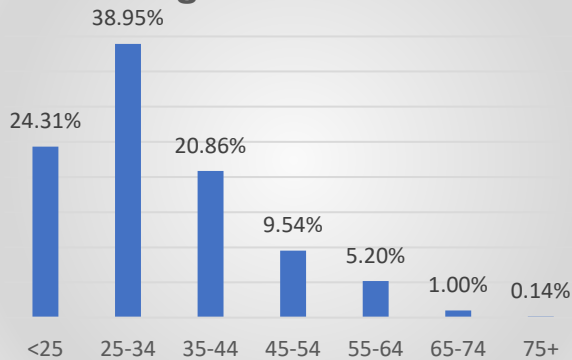

Sheriff's Daily Report

11/13/2021

Under the Custody of the Sheriff	
Total Male and Female	8,642
Jail Population	5,808
Community Corrections	2,834

Jail Population - Behind the Walls

Behind the Walls: Detainees that are physically housed under the Sheriff's custody 24 hours a day/7 days a week. This includes all populations listed on this chart - Divisional populations male & female, Outside Counties, Hospital, PRC, Women's Residential, & VRIC. Detainees in court-ordered treatment programs (PRC, Women's Residential, VRIC) are housed at CCDOC 24 hours a day/7 days week.

Sheriff's Daily Report

11/13/2021

CCSO Population Demographics

In Confinement

Gender Distribution

Race Distribution

Age Distribution

Community Corrections

Gender Distribution

Race Distribution

Age Distribution