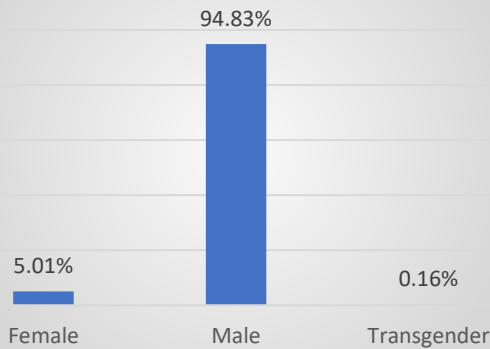

Sheriff's Daily Report

11/13/2021

Under the Custody of the Sheriff	
Total Male and Female	8,642
Jail Population	5,808
Community Corrections	2,834

Jail Population - Behind the Walls

Behind the Walls: Detainees that are physically housed under the Sheriff's custody 24 hours a day/7 days a week. This includes all populations listed on this chart - Divisional populations male & female, Outside Counties, Hospital, PRC, Women's Residential, & VRIC. Detainees in court-ordered treatment programs (PRC, Women's Residential, VRIC) are housed at CCDOC 24 hours a day/7 days week.

Sheriff's Daily Report

11/13/2021

CCSO Population Demographics

In Confinement

Gender Distribution

Race Distribution

Age Distribution

Community Corrections

Gender Distribution

Race Distribution

Age Distribution