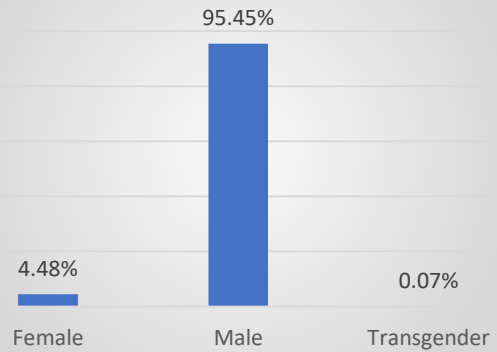

Sheriff's Daily Report

11/12/2021

Under the Custody of the Sheriff	
Total Male and Female	8,644
Jail Population	5,807
Community Corrections	2,837

Jail Population - Behind the Walls

Behind the Walls: Detainees that are physically housed under the Sheriff's custody 24 hours a day/7 days a week. This includes all populations listed on this chart - Divisional populations male & female, Outside Counties, Hospital, PRC, Women's Residential, & VRIC. Detainees in court-ordered treatment programs (PRC, Women's Residential, VRIC) are housed at CCDOC 24 hours a day/7 days week.

Sheriff's Daily Report

11/12/2021

CCSO Population Demographics

In Confinement

Gender Distribution

Race Distribution

Age Distribution

Community Corrections

Gender Distribution

Race Distribution

Age Distribution