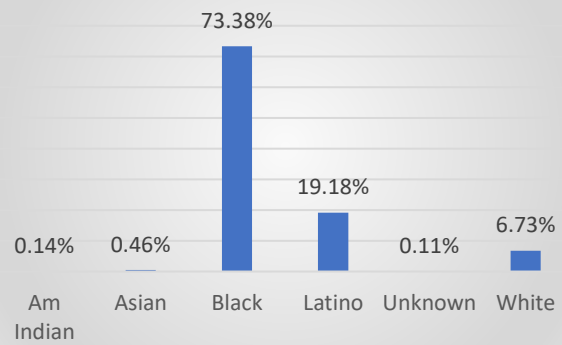

Sheriff's Daily Report

11/12/2021

Under the Custody of the Sheriff	
Total Male and Female	8,644
Jail Population	5,807
Community Corrections	2,837

Jail Population - Behind the Walls

Behind the Walls: Detainees that are physically housed under the Sheriff's custody 24 hours a day/7 days a week. This includes all populations listed on this chart - Divisional populations male & female, Outside Counties, Hospital, PRC, Women's Residential, & VRIC. Detainees in court-ordered treatment programs (PRC, Women's Residential, VRIC) are housed at CCDOC 24 hours a day/7 days week.

Sheriff's Daily Report

11/12/2021

CCSO Population Demographics

In Confinement

Gender Distribution

Race Distribution

Age Distribution

Community Corrections

Gender Distribution

Race Distribution

Age Distribution