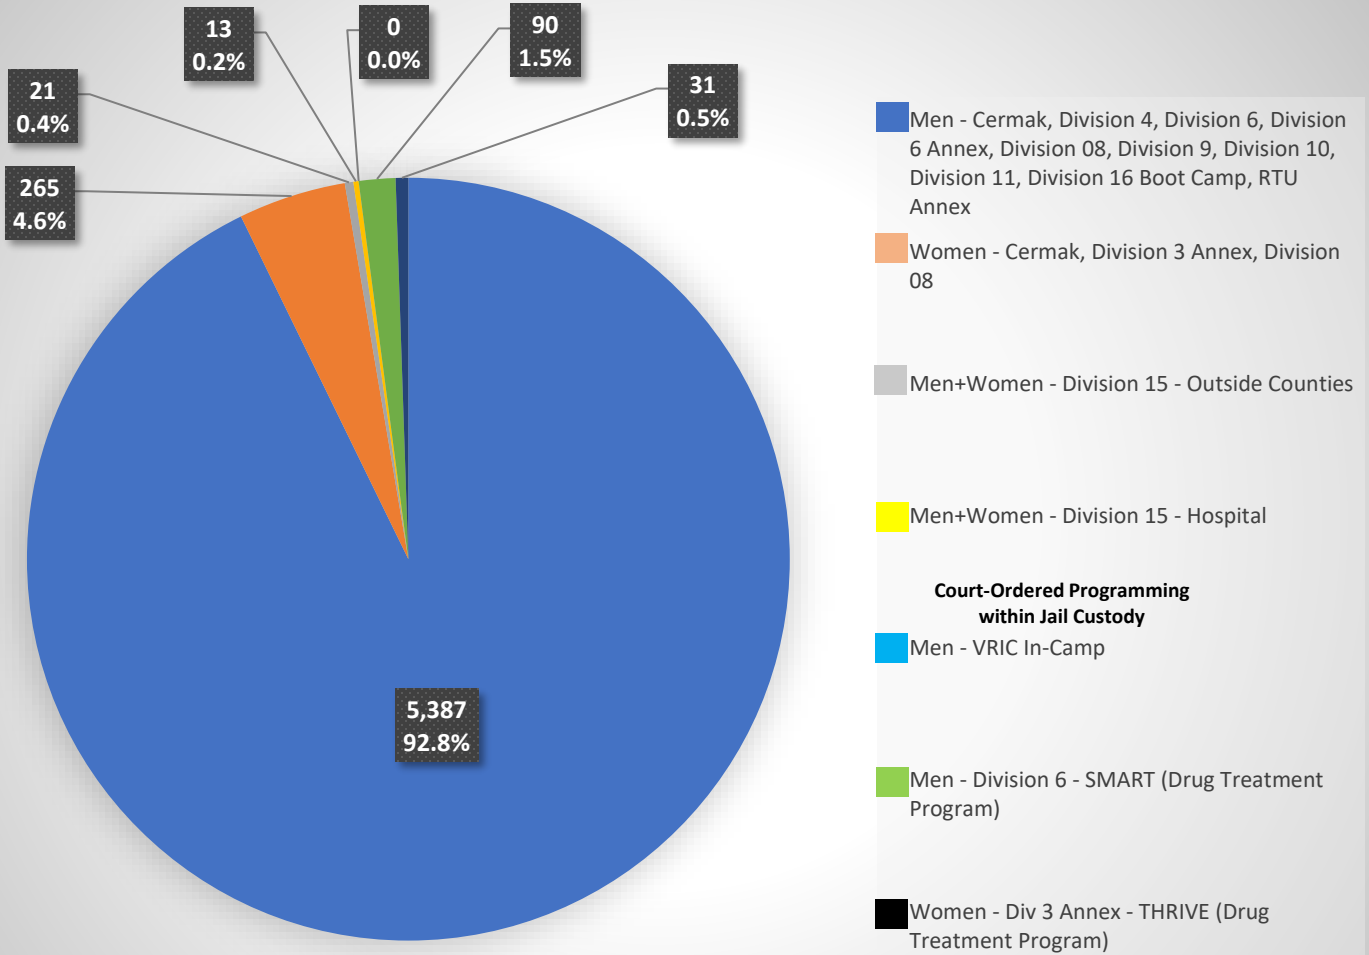

Sheriff's Daily Report

11/12/2021

Under the Custody of the Sheriff	
Total Male and Female	8,644
Jail Population	5,807
Community Corrections	2,837

Jail Population - Behind the Walls

Behind the Walls: Detainees that are physically housed under the Sheriff's custody 24 hours a day/7 days a week. This includes all populations listed on this chart - Divisional populations male & female, Outside Counties, Hospital, PRC, Women's Residential, & VRIC. Detainees in court-ordered treatment programs (PRC, Women's Residential, VRIC) are housed at CCDOC 24 hours a day/7 days week.

Sheriff's Daily Report

11/12/2021

CCSO Population Demographics

In Confinement

Gender Distribution

Race Distribution

Age Distribution

Community Corrections

Gender Distribution

Race Distribution

Age Distribution