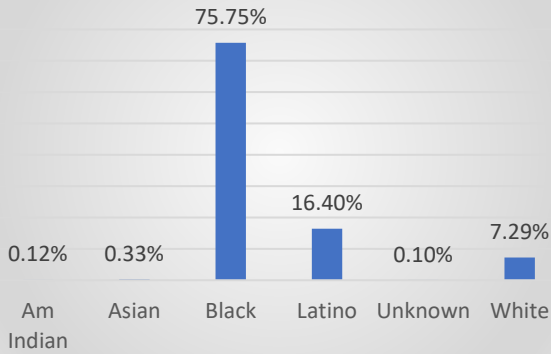

Sheriff's Daily Report

11/12/2021

Under the Custody of the Sheriff	
Total Male and Female	8,644
Jail Population	5,807
Community Corrections	2,837

Jail Population - Behind the Walls

Behind the Walls: Detainees that are physically housed under the Sheriff's custody 24 hours a day/7 days a week. This includes all populations listed on this chart - Divisional populations male & female, Outside Counties, Hospital, PRC, Women's Residential, & VRIC. Detainees in court-ordered treatment programs (PRC, Women's Residential, VRIC) are housed at CCDOC 24 hours a day/7 days week.

Sheriff's Daily Report

11/12/2021

CCSO Population Demographics

In Confinement

Gender Distribution

Race Distribution

Age Distribution

Community Corrections

Gender Distribution

Race Distribution

Age Distribution