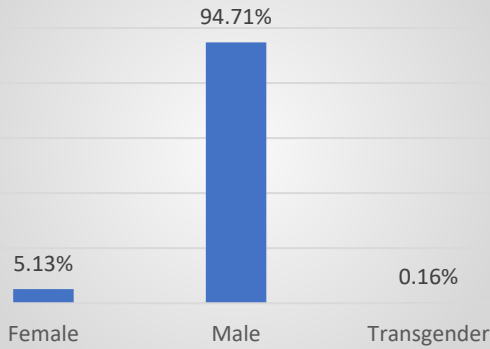

Sheriff's Daily Report

11/12/2021

CCSO Population Demographics

In Confinement

Gender Distribution