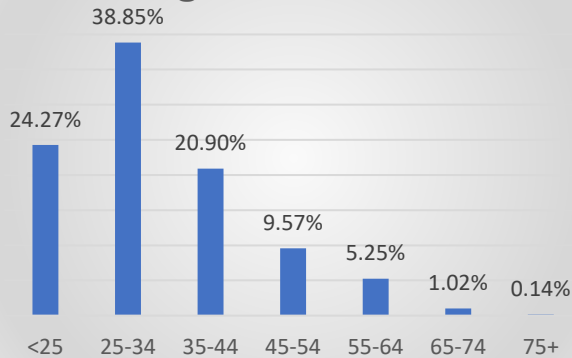

Sheriff's Daily Report

11/12/2021

Under the Custody of the Sheriff	
Total Male and Female	8,644
Jail Population	5,807
Community Corrections	2,837

Jail Population - Behind the Walls

Behind the Walls: Detainees that are physically housed under the Sheriff's custody 24 hours a day/7 days a week. This includes all populations listed on this chart - Divisional populations male & female, Outside Counties, Hospital, PRC, Women's Residential, & VRIC. Detainees in court-ordered treatment programs (PRC, Women's Residential, VRIC) are housed at CCDOC 24 hours a day/7 days week.

Sheriff's Daily Report

11/12/2021

CCSO Population Demographics

In Confinement

Gender Distribution

Race Distribution

Age Distribution

Community Corrections

Gender Distribution

Race Distribution

Age Distribution