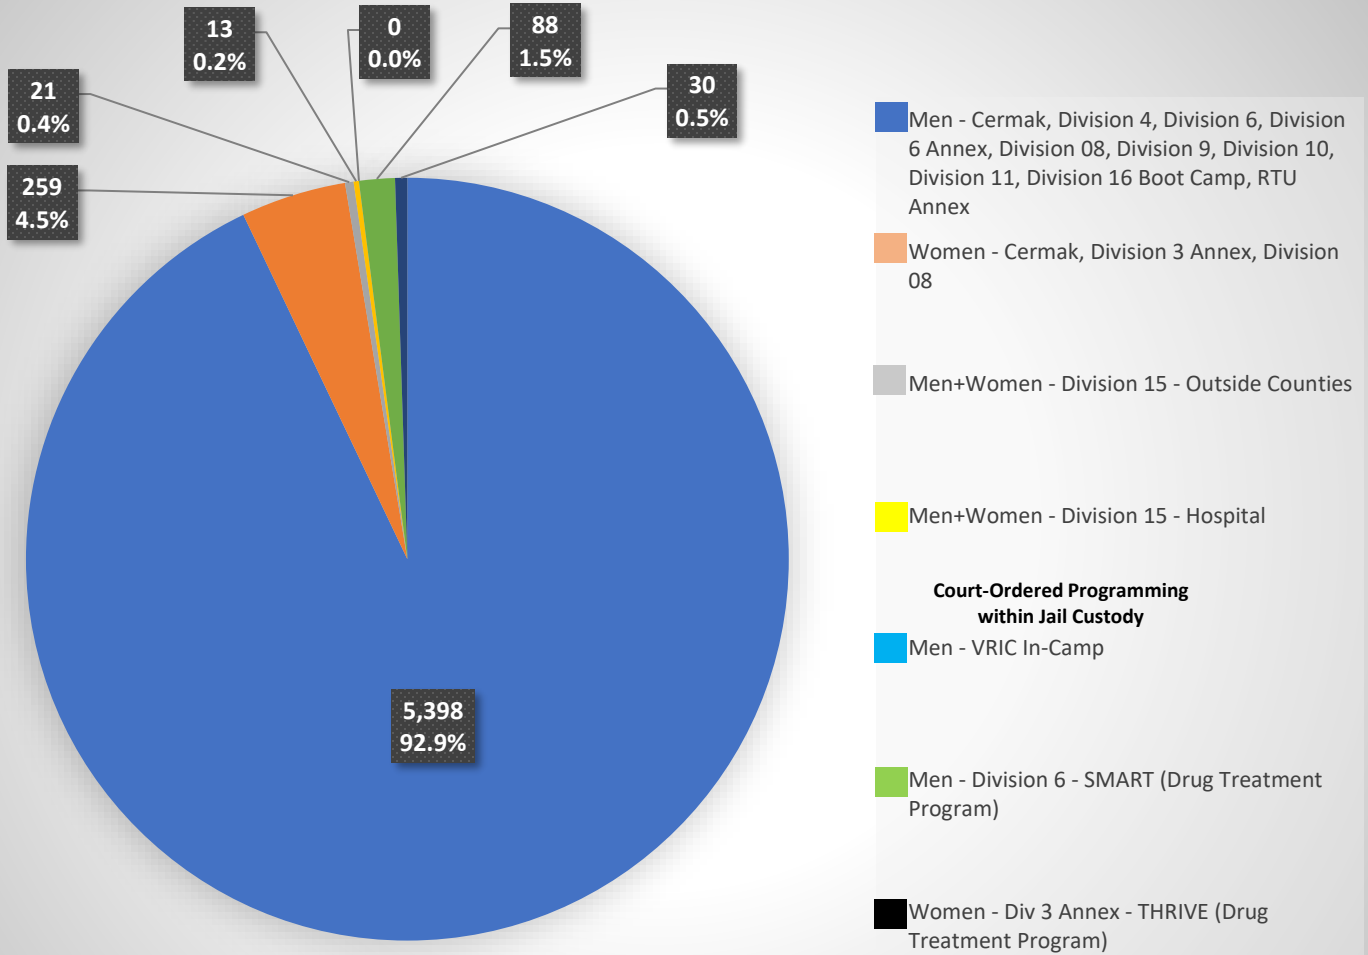

# Sheriff's Daily Report

11/11/2021

Under the Custody of the Sheriff	
<b>Total Male and Female</b>	<b>8,636</b>
Jail Population	5,809
Community Corrections	2,827

## Jail Population - Behind the Walls

Behind the Walls: Detainees that are physically housed under the Sheriff's custody 24 hours a day/7 days a week. This includes all populations listed on this chart - Divisional populations male & female, Outside Counties, Hospital, PRC, Women's Residential, & VRIC. Detainees in court-ordered treatment programs (PRC, Women's Residential, VRIC) are housed at CCDOC 24 hours a day/7 days week.

##### Race Distribution

##### Age Distribution