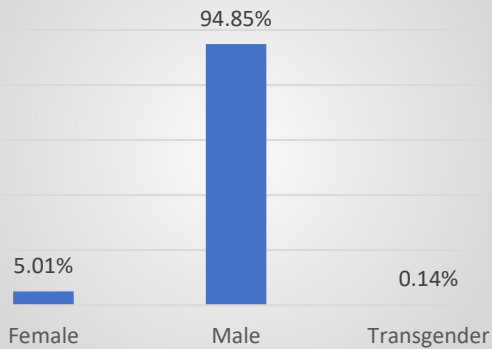

CCSO Population Demographics

In Confinement

Gender Distribution