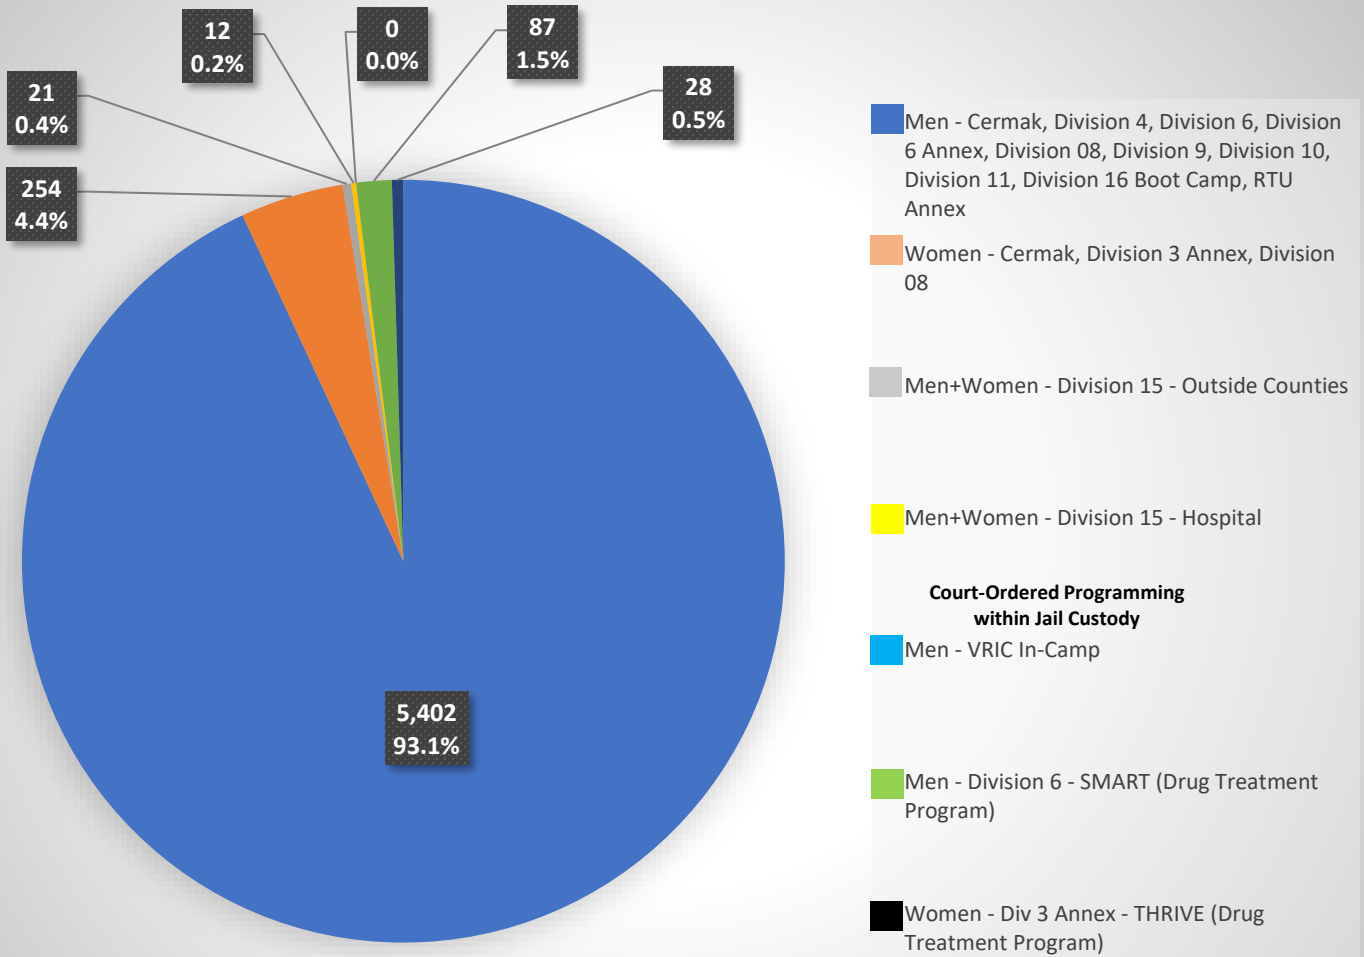

Sheriff's Daily Report

11/6/2021

Under the Custody of the Sheriff	
Total Male and Female	8,654
Jail Population	5,804
Community Corrections	2,850

Jail Population - Behind the Walls

Behind the Walls: Detainees that are physically housed under the Sheriff's custody 24 hours a day/7 days a week. This includes all populations listed on this chart - Divisional populations male & female, Outside Counties, Hospital, PRC, Women's Residential, & VRIC. Detainees in court-ordered treatment programs (PRC, Women's Residential, VRIC) are housed at CCDOC 24 hours a day/7 days week.

Sheriff's Daily Report

11/6/2021

CCSO Population Demographics

In Confinement

Gender Distribution

Race Distribution

Age Distribution

Community Corrections

Gender Distribution

Race Distribution

Age Distribution