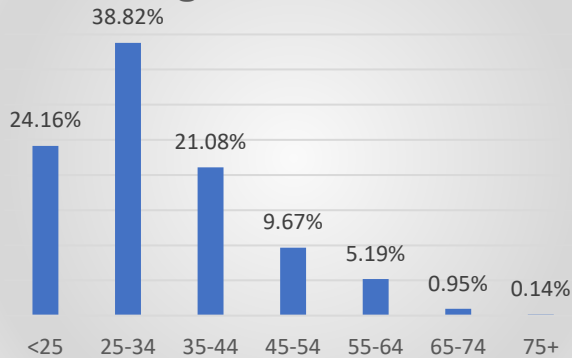

Sheriff's Daily Report

11/6/2021

Under the Custody of the Sheriff	
Total Male and Female	8,654
Jail Population	5,804
Community Corrections	2,850

Jail Population - Behind the Walls

Behind the Walls: Detainees that are physically housed under the Sheriff's custody 24 hours a day/7 days a week. This includes all populations listed on this chart - Divisional populations male & female, Outside Counties, Hospital, PRC, Women's Residential, & VRIC. Detainees in court-ordered treatment programs (PRC, Women's Residential, VRIC) are housed at CCDOC 24 hours a day/7 days week.

Sheriff's Daily Report

11/6/2021

CCSO Population Demographics

In Confinement

Gender Distribution

Race Distribution

Age Distribution

Community Corrections

Gender Distribution

Race Distribution

Age Distribution