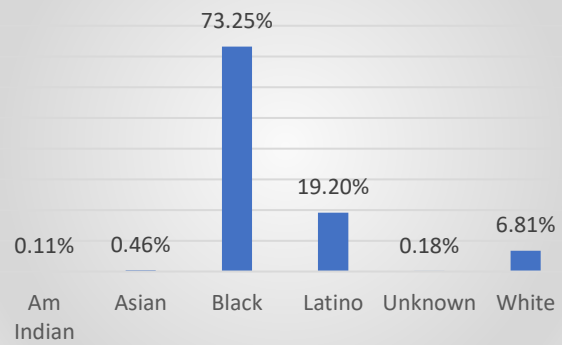

Sheriff's Daily Report

11/6/2021

Under the Custody of the Sheriff	
Total Male and Female	8,654
Jail Population	5,804
Community Corrections	2,850

Jail Population - Behind the Walls

Behind the Walls: Detainees that are physically housed under the Sheriff's custody 24 hours a day/7 days a week. This includes all populations listed on this chart - Divisional populations male & female, Outside Counties, Hospital, PRC, Women's Residential, & VRIC. Detainees in court-ordered treatment programs (PRC, Women's Residential, VRIC) are housed at CCDOC 24 hours a day/7 days week.

Sheriff's Daily Report

11/6/2021

CCSO Population Demographics

In Confinement

Gender Distribution

Race Distribution

Age Distribution

Community Corrections

Gender Distribution

Race Distribution

Age Distribution