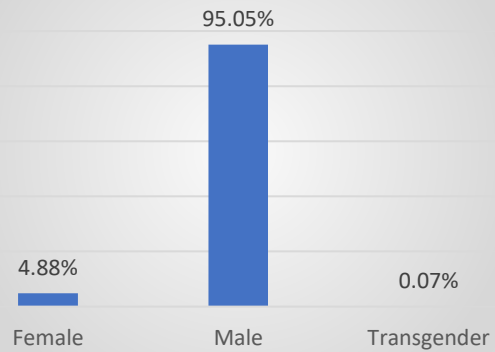

Sheriff's Daily Report

11/6/2021

Under the Custody of the Sheriff	
Total Male and Female	8,654
Jail Population	5,804
Community Corrections	2,850

Jail Population - Behind the Walls

Behind the Walls: Detainees that are physically housed under the Sheriff's custody 24 hours a day/7 days a week. This includes all populations listed on this chart - Divisional populations male & female, Outside Counties, Hospital, PRC, Women's Residential, & VRIC. Detainees in court-ordered treatment programs (PRC, Women's Residential, VRIC) are housed at CCDOC 24 hours a day/7 days week.

Sheriff's Daily Report

11/6/2021

CCSO Population Demographics

In Confinement

Gender Distribution

Race Distribution

Age Distribution

Community Corrections

Gender Distribution

Race Distribution

Age Distribution