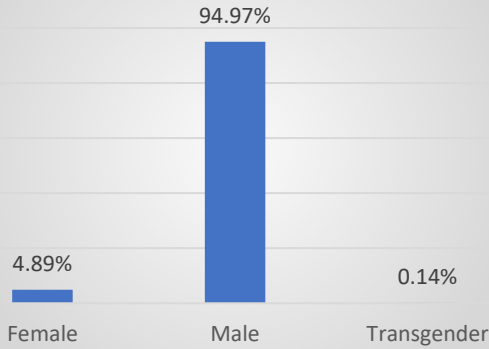

CCSO Population Demographics

In Confinement

Gender Distribution