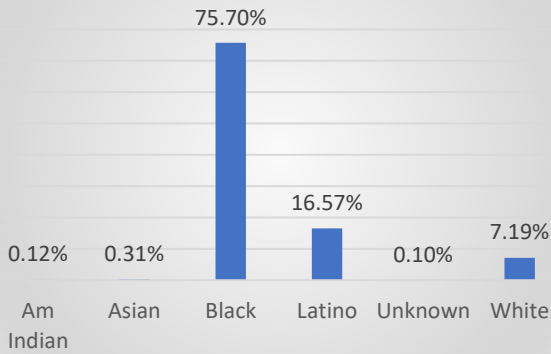

Sheriff's Daily Report

11/6/2021

Under the Custody of the Sheriff	
Total Male and Female	8,654
Jail Population	5,804
Community Corrections	2,850

Jail Population - Behind the Walls

Behind the Walls: Detainees that are physically housed under the Sheriff's custody 24 hours a day/7 days a week. This includes all populations listed on this chart - Divisional populations male & female, Outside Counties, Hospital, PRC, Women's Residential, & VRIC. Detainees in court-ordered treatment programs (PRC, Women's Residential, VRIC) are housed at CCDOC 24 hours a day/7 days week.

Sheriff's Daily Report

11/6/2021

CCSO Population Demographics

In Confinement

Gender Distribution

Race Distribution

Age Distribution

Community Corrections

Gender Distribution

Race Distribution

Age Distribution