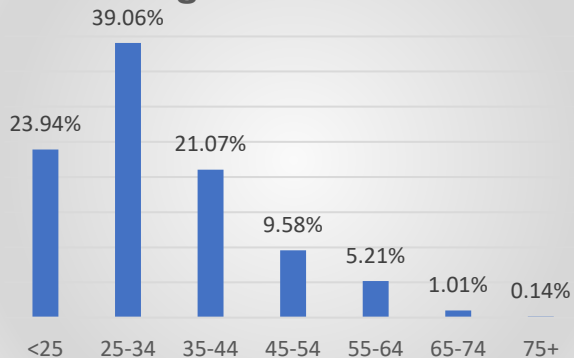

Sheriff's Daily Report

11/3/2021

Under the Custody of the Sheriff	
Total Male and Female	8,655
Jail Population	5,774
Community Corrections	2,881

Jail Population - Behind the Walls

Behind the Walls: Detainees that are physically housed under the Sheriff's custody 24 hours a day/7 days a week. This includes all populations listed on this chart - Divisional populations male & female, Outside Counties, Hospital, PRC, Women's Residential, & VRIC. Detainees in court-ordered treatment programs (PRC, Women's Residential, VRIC) are housed at CCDOC 24 hours a day/7 days week.

Sheriff's Daily Report

11/3/2021

CCSO Population Demographics

In Confinement

Gender Distribution

Race Distribution

Age Distribution

Community Corrections

Gender Distribution

Race Distribution

Age Distribution