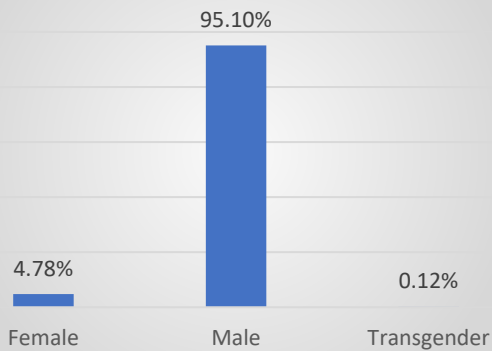

Sheriff's Daily Report

11/3/2021

CCSO Population Demographics

In Confinement

Gender Distribution