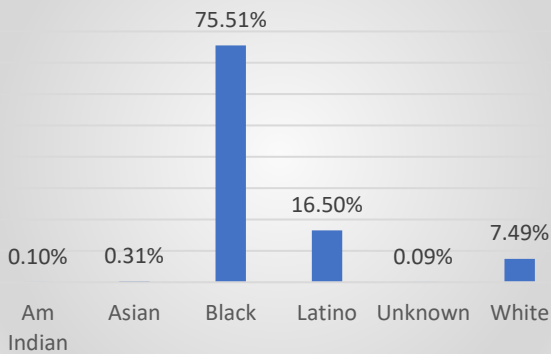

Sheriff's Daily Report

11/3/2021

Under the Custody of the Sheriff	
Total Male and Female	8,655
Jail Population	5,774
Community Corrections	2,881

Jail Population - Behind the Walls

Behind the Walls: Detainees that are physically housed under the Sheriff's custody 24 hours a day/7 days a week. This includes all populations listed on this chart - Divisional populations male & female, Outside Counties, Hospital, PRC, Women's Residential, & VRIC. Detainees in court-ordered treatment programs (PRC, Women's Residential, VRIC) are housed at CCDOC 24 hours a day/7 days week.

Sheriff's Daily Report

11/3/2021

CCSO Population Demographics

In Confinement

Gender Distribution

Race Distribution

Age Distribution

Community Corrections

Gender Distribution

Race Distribution

Age Distribution