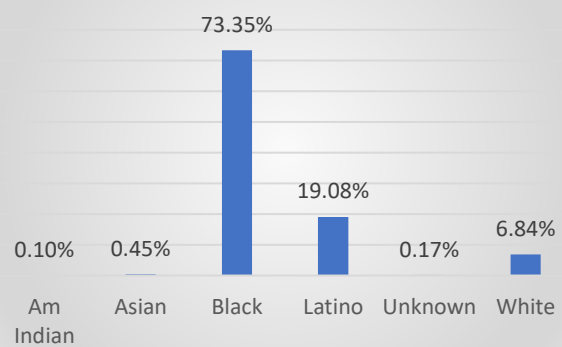

Sheriff's Daily Report

11/3/2021

Under the Custody of the Sheriff	
Total Male and Female	8,655
Jail Population	5,774
Community Corrections	2,881

Jail Population - Behind the Walls

Behind the Walls: Detainees that are physically housed under the Sheriff's custody 24 hours a day/7 days a week. This includes all populations listed on this chart - Divisional populations male & female, Outside Counties, Hospital, PRC, Women's Residential, & VRIC. Detainees in court-ordered treatment programs (PRC, Women's Residential, VRIC) are housed at CCDOC 24 hours a day/7 days week.

Sheriff's Daily Report

11/3/2021

CCSO Population Demographics

In Confinement

Gender Distribution

Race Distribution

Age Distribution

Community Corrections

Gender Distribution

Race Distribution

Age Distribution