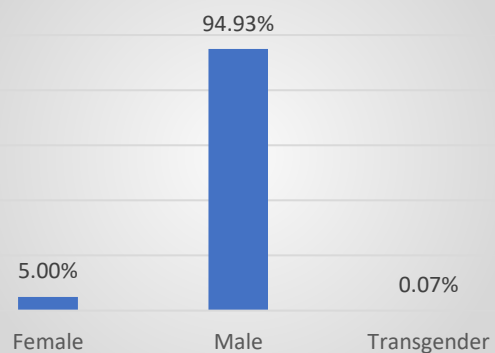

Sheriff's Daily Report

11/3/2021

Under the Custody of the Sheriff	
Total Male and Female	8,655
Jail Population	5,774
Community Corrections	2,881

Jail Population - Behind the Walls

Behind the Walls: Detainees that are physically housed under the Sheriff's custody 24 hours a day/7 days a week. This includes all populations listed on this chart - Divisional populations male & female, Outside Counties, Hospital, PRC, Women's Residential, & VRIC. Detainees in court-ordered treatment programs (PRC, Women's Residential, VRIC) are housed at CCDOC 24 hours a day/7 days week.

Sheriff's Daily Report

11/3/2021

CCSO Population Demographics

In Confinement

Gender Distribution

Race Distribution

Age Distribution

Community Corrections

Gender Distribution

Race Distribution

Age Distribution