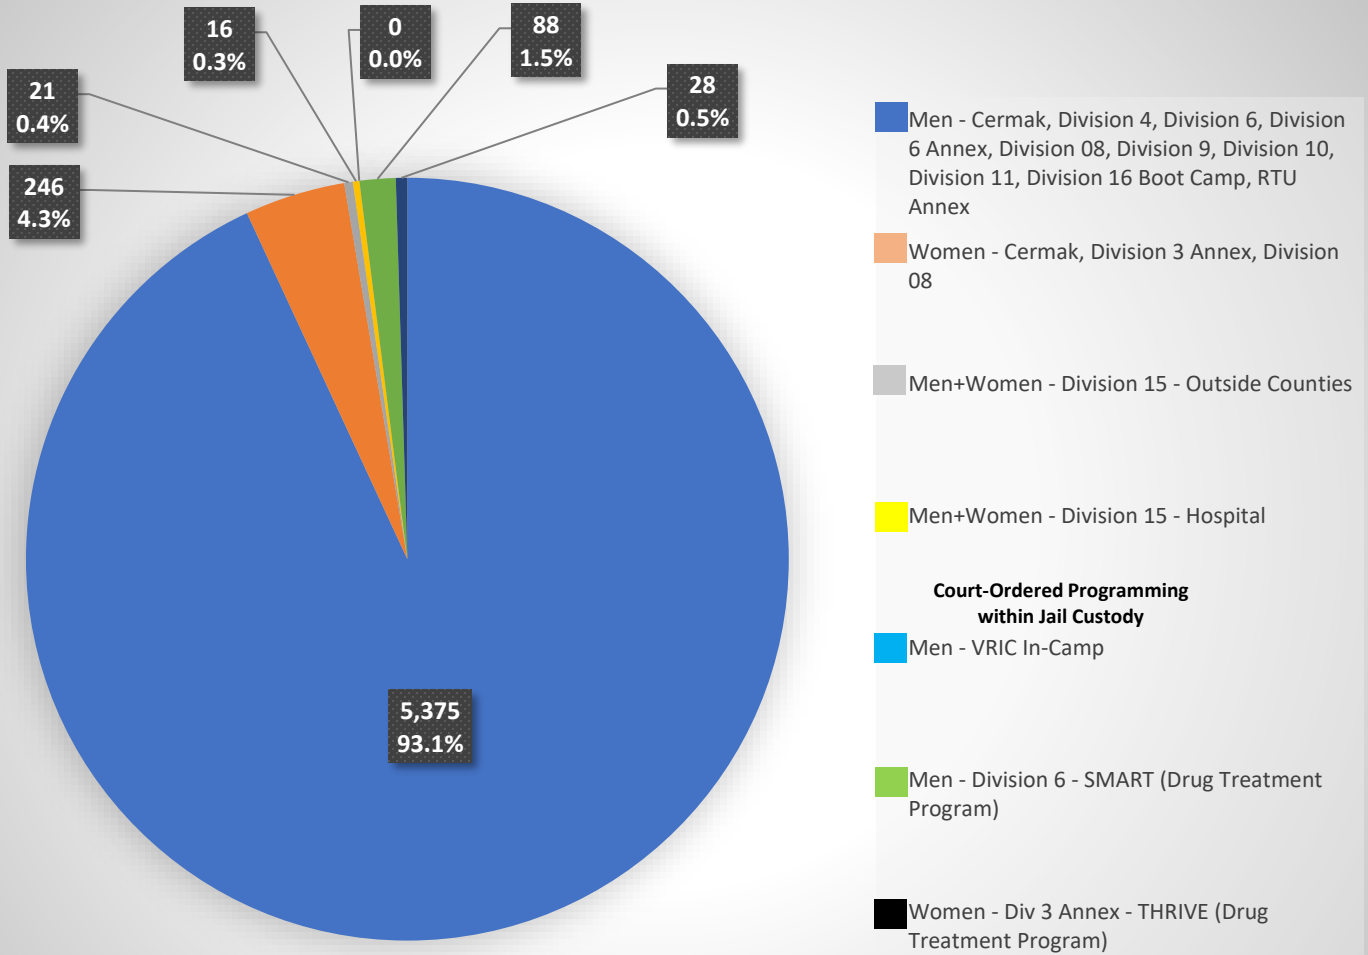

Sheriff's Daily Report

11/3/2021

Under the Custody of the Sheriff	
Total Male and Female	8,655
Jail Population	5,774
Community Corrections	2,881

Jail Population - Behind the Walls

Behind the Walls: Detainees that are physically housed under the Sheriff's custody 24 hours a day/7 days a week. This includes all populations listed on this chart - Divisional populations male & female, Outside Counties, Hospital, PRC, Women's Residential, & VRIC. Detainees in court-ordered treatment programs (PRC, Women's Residential, VRIC) are housed at CCDOC 24 hours a day/7 days week.

Sheriff's Daily Report

11/3/2021

CCSO Population Demographics

In Confinement

Gender Distribution

Race Distribution

Age Distribution

Community Corrections

Gender Distribution

Race Distribution

Age Distribution