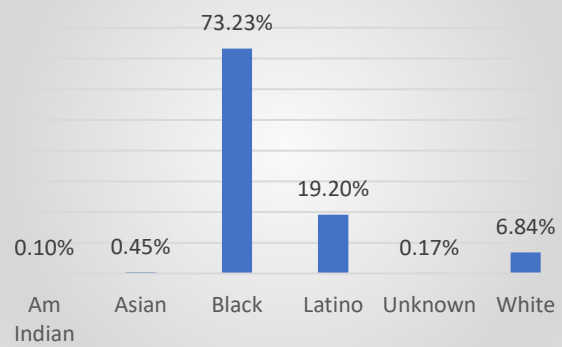

Sheriff's Daily Report

11/2/2021

Under the Custody of the Sheriff	
Total Male and Female	8,676
Jail Population	5,795
Community Corrections	2,881

Jail Population - Behind the Walls

Behind the Walls: Detainees that are physically housed under the Sheriff's custody 24 hours a day/7 days a week. This includes all populations listed on this chart - Divisional populations male & female, Outside Counties, Hospital, PRC, Women's Residential, & VRIC. Detainees in court-ordered treatment programs (PRC, Women's Residential, VRIC) are housed at CCDOC 24 hours a day/7 days week.

Sheriff's Daily Report

11/2/2021

CCSO Population Demographics

In Confinement

Gender Distribution

Race Distribution

Age Distribution

Community Corrections

Gender Distribution

Race Distribution

Age Distribution