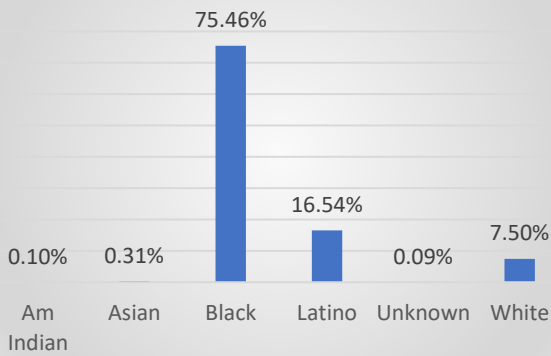

Sheriff's Daily Report

11/2/2021

Under the Custody of the Sheriff	
Total Male and Female	8,676
Jail Population	5,795
Community Corrections	2,881

Jail Population - Behind the Walls

Behind the Walls: Detainees that are physically housed under the Sheriff's custody 24 hours a day/7 days a week. This includes all populations listed on this chart - Divisional populations male & female, Outside Counties, Hospital, PRC, Women's Residential, & VRIC. Detainees in court-ordered treatment programs (PRC, Women's Residential, VRIC) are housed at CCDOC 24 hours a day/7 days week.

Sheriff's Daily Report

11/2/2021

CCSO Population Demographics

In Confinement

Gender Distribution

Race Distribution

Age Distribution

Community Corrections

Gender Distribution

Race Distribution

Age Distribution