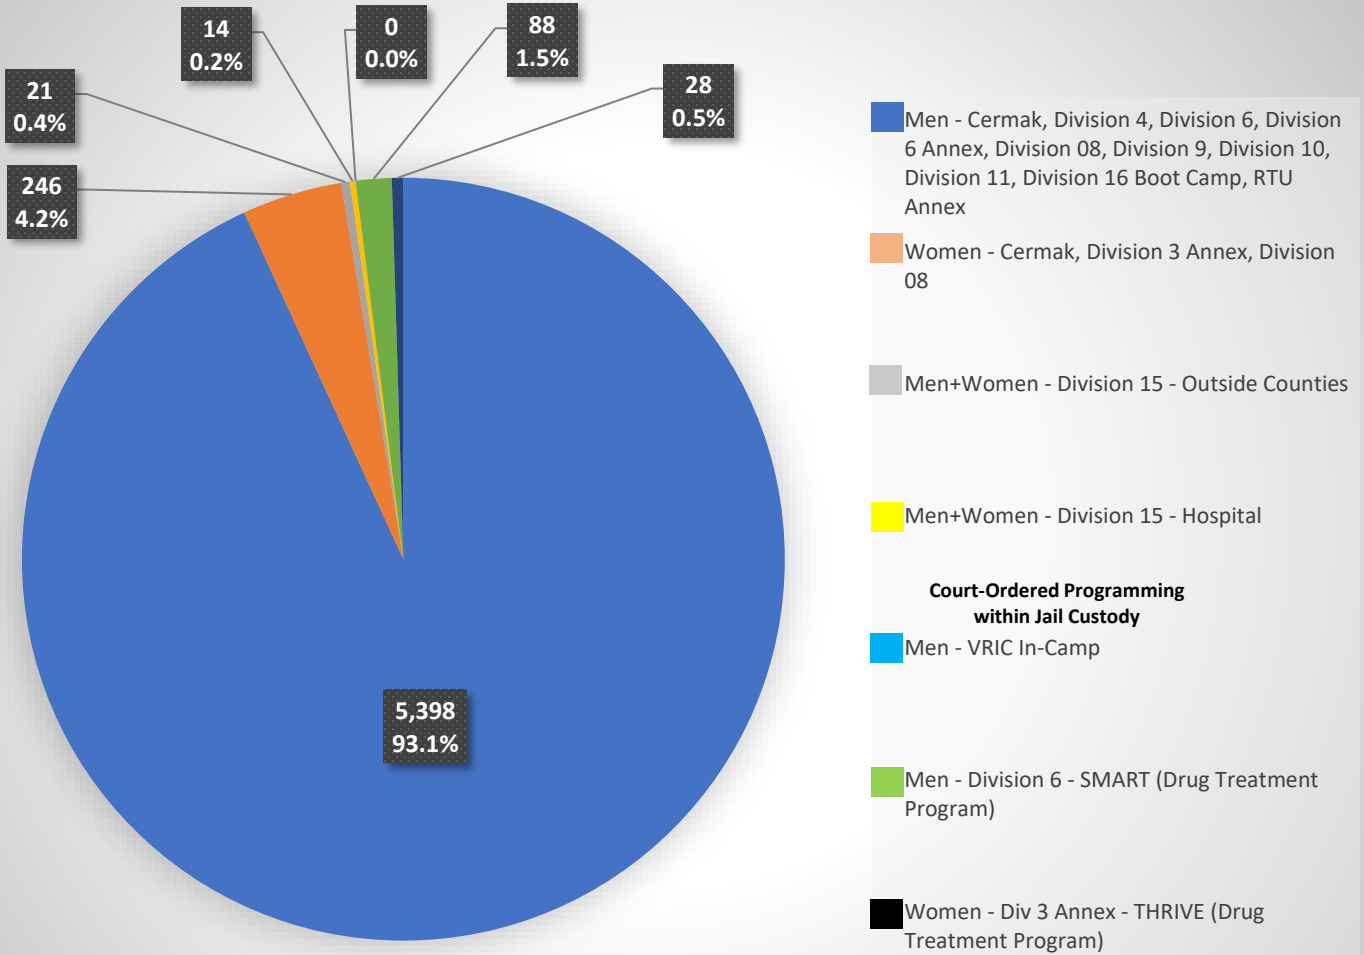

Sheriff's Daily Report

11/2/2021

Under the Custody of the Sheriff	
Total Male and Female	8,676
Jail Population	5,795
Community Corrections	2,881

Jail Population - Behind the Walls

Behind the Walls: Detainees that are physically housed under the Sheriff's custody 24 hours a day/7 days a week. This includes all populations listed on this chart - Divisional populations male & female, Outside Counties, Hospital, PRC, Women's Residential, & VRIC. Detainees in court-ordered treatment programs (PRC, Women's Residential, VRIC) are housed at CCDOC 24 hours a day/7 days week.

Sheriff's Daily Report

11/2/2021

CCSO Population Demographics

In Confinement

Gender Distribution

Race Distribution

Age Distribution

Community Corrections

Gender Distribution

Race Distribution

Age Distribution