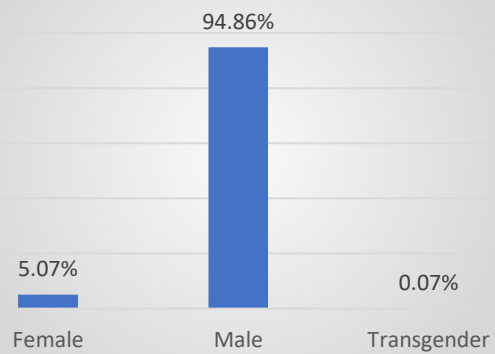

Sheriff's Daily Report

11/2/2021

Under the Custody of the Sheriff	
Total Male and Female	8,676
Jail Population	5,795
Community Corrections	2,881

Jail Population - Behind the Walls

Behind the Walls: Detainees that are physically housed under the Sheriff's custody 24 hours a day/7 days a week. This includes all populations listed on this chart - Divisional populations male & female, Outside Counties, Hospital, PRC, Women's Residential, & VRIC. Detainees in court-ordered treatment programs (PRC, Women's Residential, VRIC) are housed at CCDOC 24 hours a day/7 days week.

Sheriff's Daily Report

11/2/2021

CCSO Population Demographics

In Confinement

Gender Distribution

Race Distribution

Age Distribution

Community Corrections

Gender Distribution

Race Distribution

Age Distribution