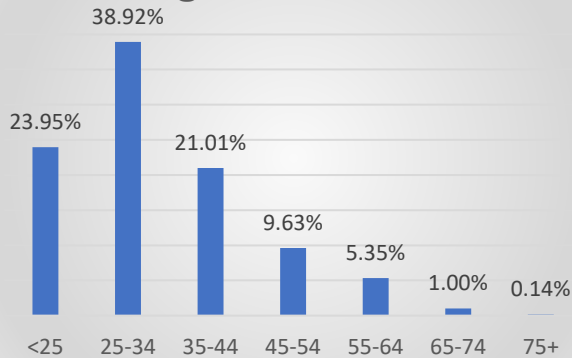

Sheriff's Daily Report

11/2/2021

Under the Custody of the Sheriff	
Total Male and Female	8,676
Jail Population	5,795
Community Corrections	2,881

Jail Population - Behind the Walls

Behind the Walls: Detainees that are physically housed under the Sheriff's custody 24 hours a day/7 days a week. This includes all populations listed on this chart - Divisional populations male & female, Outside Counties, Hospital, PRC, Women's Residential, & VRIC. Detainees in court-ordered treatment programs (PRC, Women's Residential, VRIC) are housed at CCDOC 24 hours a day/7 days week.

Sheriff's Daily Report

11/2/2021

CCSO Population Demographics

In Confinement

Gender Distribution

Race Distribution

Age Distribution

Community Corrections

Gender Distribution

Race Distribution

Age Distribution