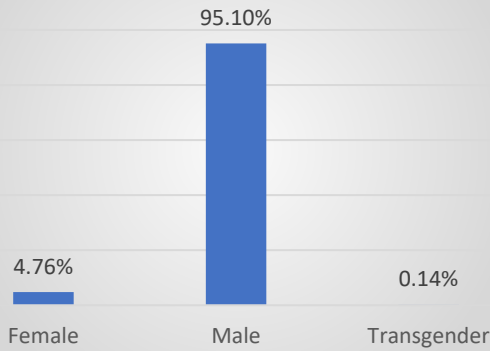

Sheriff's Daily Report

11/2/2021

CCSO Population Demographics

In Confinement

Gender Distribution