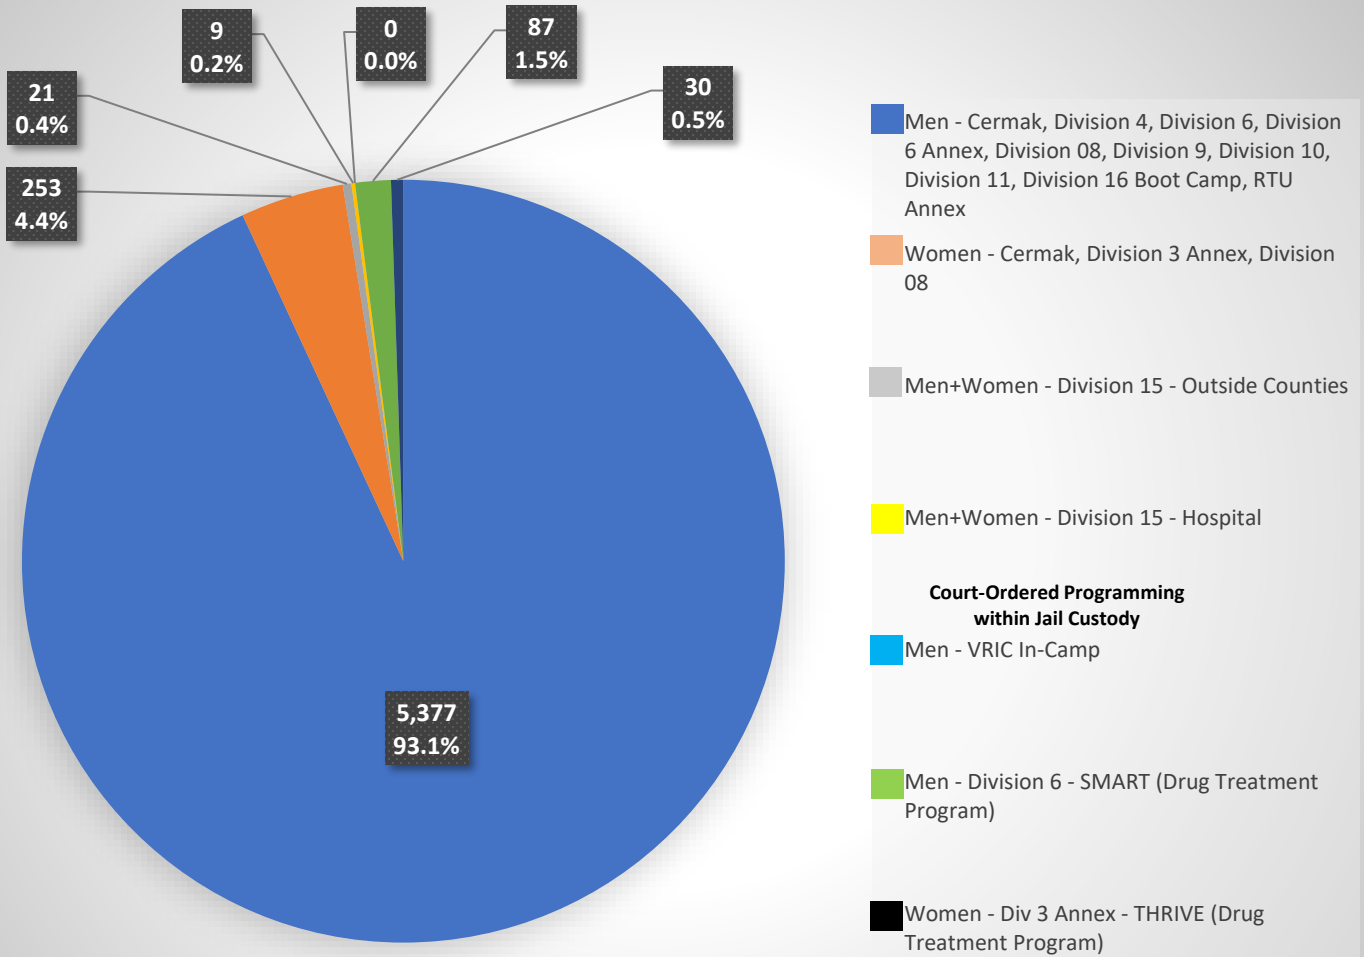

Sheriff's Daily Report

11/1/2021

Under the Custody of the Sheriff	
Total Male and Female	8,683
Jail Population	5,777
Community Corrections	2,906

Jail Population - Behind the Walls

Behind the Walls: Detainees that are physically housed under the Sheriff's custody 24 hours a day/7 days a week. This includes all populations listed on this chart - Divisional populations male & female, Outside Counties, Hospital, PRC, Women's Residential, & VRIC. Detainees in court-ordered treatment programs (PRC, Women's Residential, VRIC) are housed at CCDOC 24 hours a day/7 days week.

Sheriff's Daily Report

11/1/2021

CCSO Population Demographics

In Confinement

Community Corrections

Gender Distribution

Gender Distribution

Race Distribution

Race Distribution

Age Distribution

Age Distribution