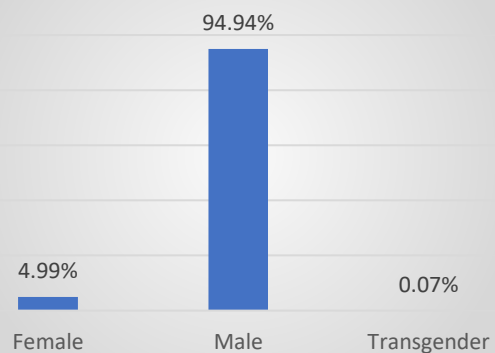

Sheriff's Daily Report

11/1/2021

Under the Custody of the Sheriff	
Total Male and Female	8,683
Jail Population	5,777
Community Corrections	2,906

Jail Population - Behind the Walls

Behind the Walls: Detainees that are physically housed under the Sheriff's custody 24 hours a day/7 days a week. This includes all populations listed on this chart - Divisional populations male & female, Outside Counties, Hospital, PRC, Women's Residential, & VRIC. Detainees in court-ordered treatment programs (PRC, Women's Residential, VRIC) are housed at CCDOC 24 hours a day/7 days week.

Sheriff's Daily Report

11/1/2021

CCSO Population Demographics

In Confinement

Community Corrections

Gender Distribution

Gender Distribution

Race Distribution

Race Distribution

Age Distribution

Age Distribution