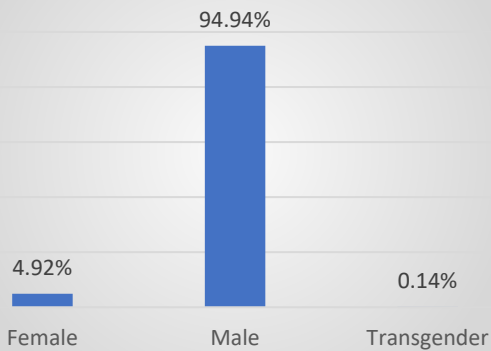

Sheriff's Daily Report

11/1/2021

Under the Custody of the Sheriff	
Total Male and Female	8,683
Jail Population	5,777
Community Corrections	2,906

Jail Population - Behind the Walls

Behind the Walls: Detainees that are physically housed under the Sheriff's custody 24 hours a day/7 days a week. This includes all populations listed on this chart - Divisional populations male & female, Outside Counties, Hospital, PRC, Women's Residential, & VRIC. Detainees in court-ordered treatment programs (PRC, Women's Residential, VRIC) are housed at CCDOC 24 hours a day/7 days week.

Sheriff's Daily Report

11/1/2021

CCSO Population Demographics

In Confinement

Community Corrections

Gender Distribution

Gender Distribution

Race Distribution

Race Distribution

Age Distribution

Age Distribution