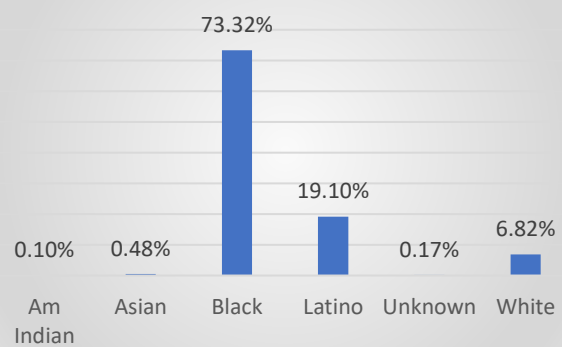

Sheriff's Daily Report

11/1/2021

Under the Custody of the Sheriff	
Total Male and Female	8,683
Jail Population	5,777
Community Corrections	2,906

Jail Population - Behind the Walls

Behind the Walls: Detainees that are physically housed under the Sheriff's custody 24 hours a day/7 days a week. This includes all populations listed on this chart - Divisional populations male & female, Outside Counties, Hospital, PRC, Women's Residential, & VRIC. Detainees in court-ordered treatment programs (PRC, Women's Residential, VRIC) are housed at CCDOC 24 hours a day/7 days week.

Sheriff's Daily Report

11/1/2021

CCSO Population Demographics

In Confinement

Community Corrections

Gender Distribution

Gender Distribution

Race Distribution

Race Distribution

Age Distribution

Age Distribution