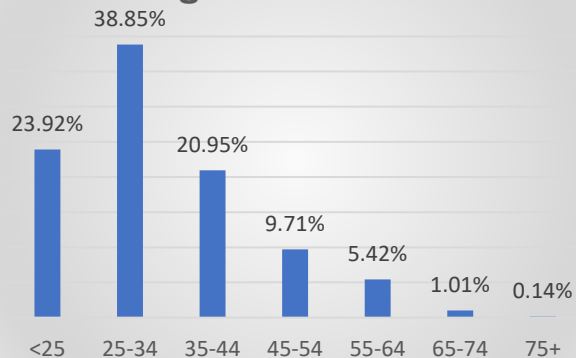

Sheriff's Daily Report

11/1/2021

Under the Custody of the Sheriff	
Total Male and Female	8,683
Jail Population	5,777
Community Corrections	2,906

Jail Population - Behind the Walls

Behind the Walls: Detainees that are physically housed under the Sheriff's custody 24 hours a day/7 days a week. This includes all populations listed on this chart - Divisional populations male & female, Outside Counties, Hospital, PRC, Women's Residential, & VRIC. Detainees in court-ordered treatment programs (PRC, Women's Residential, VRIC) are housed at CCDOC 24 hours a day/7 days week.

Sheriff's Daily Report

11/1/2021

CCSO Population Demographics

In Confinement

Community Corrections

Gender Distribution

Gender Distribution

Race Distribution

Race Distribution

Age Distribution

Age Distribution