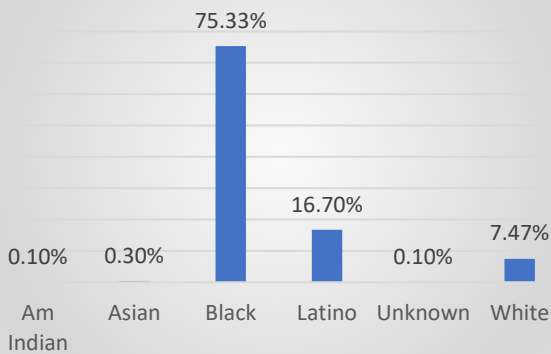

Sheriff's Daily Report

11/1/2021

Under the Custody of the Sheriff	
Total Male and Female	8,683
Jail Population	5,777
Community Corrections	2,906

Jail Population - Behind the Walls

Behind the Walls: Detainees that are physically housed under the Sheriff's custody 24 hours a day/7 days a week. This includes all populations listed on this chart - Divisional populations male & female, Outside Counties, Hospital, PRC, Women's Residential, & VRIC. Detainees in court-ordered treatment programs (PRC, Women's Residential, VRIC) are housed at CCDOC 24 hours a day/7 days week.

Sheriff's Daily Report

11/1/2021

CCSO Population Demographics

In Confinement

Community Corrections

Gender Distribution

Gender Distribution

Race Distribution

Race Distribution

Age Distribution

Age Distribution