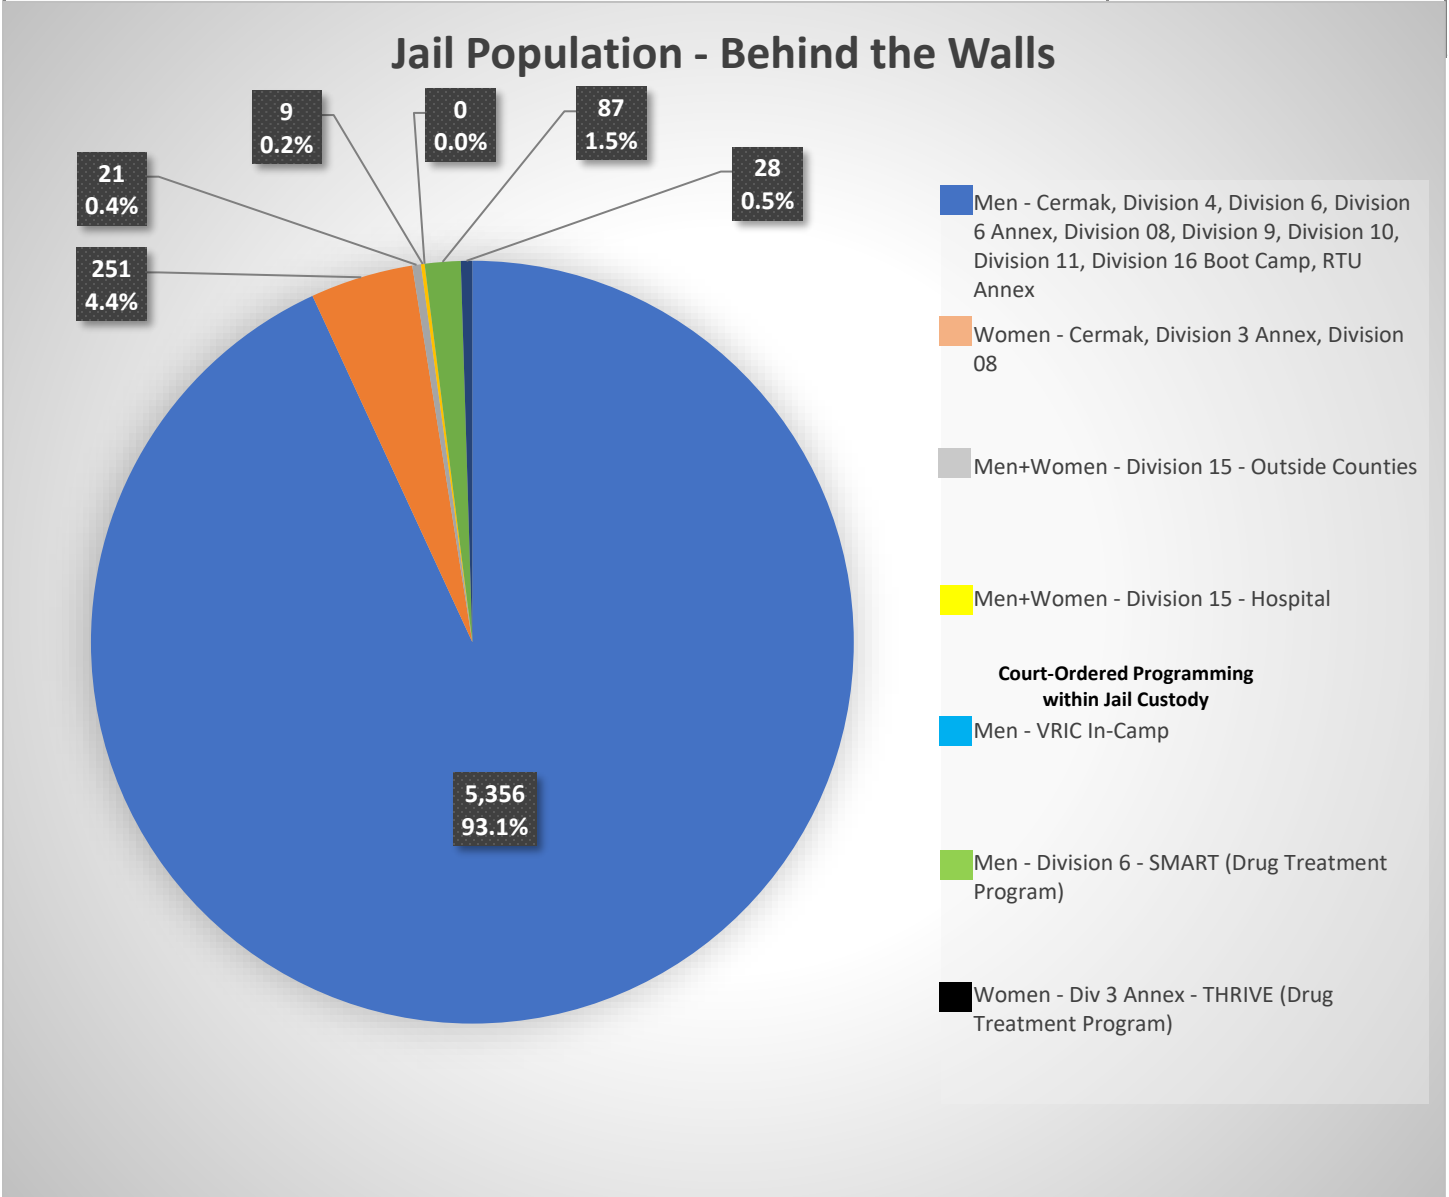

# Sheriff's Daily Report

## 10/31/2021

Under the Custody of the Sheriff	
<b>Total Male and Female</b>	<b>8,654</b>
Jail Population	5,752
Community Corrections	2,902

Behind the Walls: Detainees that are physically housed under the Sheriff's custody 24 hours a day/7 days a week. This includes all populations listed on this chart - Divisional populations male & female, Outside Counties, Hospital, PRC, Women's Residential, & VRIC. Detainees in court-ordered treatment programs (PRC, Women's Residential, VRIC) are housed at CCDOC 24 hours a day/7 days week.

#### Race Distribution

#### Age Distribution