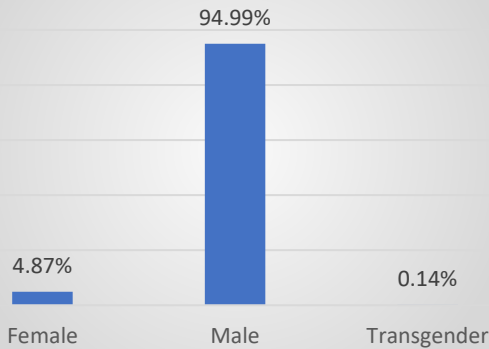

CCSO Population Demographics

In Confinement

Gender Distribution