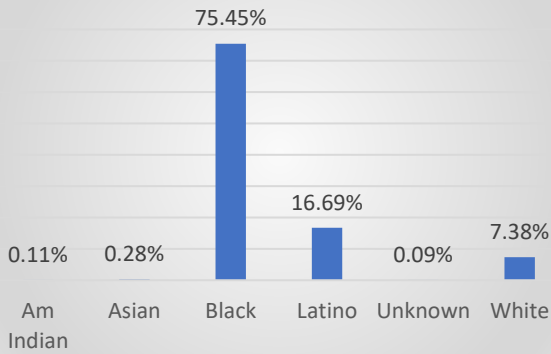

Sheriff's Daily Report

10/30/2021

Under the Custody of the Sheriff	
Total Male and Female	8,606
Jail Population	5,712
Community Corrections	2,894

Jail Population - Behind the Walls

Behind the Walls: Detainees that are physically housed under the Sheriff's custody 24 hours a day/7 days a week. This includes all populations listed on this chart - Divisional populations male & female, Outside Counties, Hospital, PRC, Women's Residential, & VRIC. Detainees in court-ordered treatment programs (PRC, Women's Residential, VRIC) are housed at CCDOC 24 hours a day/7 days week.

Sheriff's Daily Report

10/30/2021

CCSO Population Demographics

In Confinement

Gender Distribution

Race Distribution

Age Distribution

Community Corrections

Gender Distribution

Race Distribution

Age Distribution