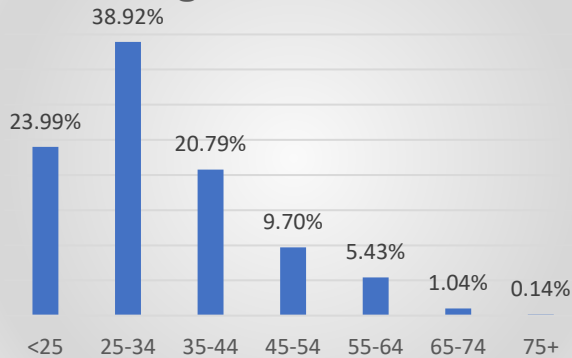

Sheriff's Daily Report

10/30/2021

Under the Custody of the Sheriff	
Total Male and Female	8,606
Jail Population	5,712
Community Corrections	2,894

Jail Population - Behind the Walls

Behind the Walls: Detainees that are physically housed under the Sheriff's custody 24 hours a day/7 days a week. This includes all populations listed on this chart - Divisional populations male & female, Outside Counties, Hospital, PRC, Women's Residential, & VRIC. Detainees in court-ordered treatment programs (PRC, Women's Residential, VRIC) are housed at CCDOC 24 hours a day/7 days week.

Sheriff's Daily Report

10/30/2021

CCSO Population Demographics

In Confinement

Gender Distribution

Race Distribution

Age Distribution

Community Corrections

Gender Distribution

Race Distribution

Age Distribution