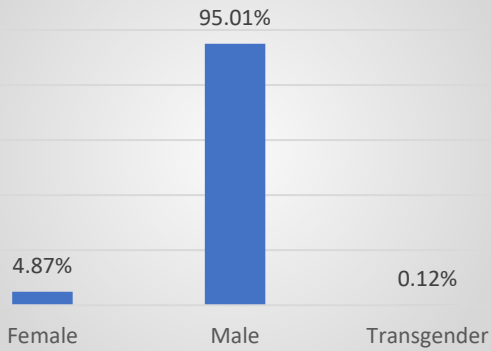

CCSO Population Demographics

In Confinement

Gender Distribution