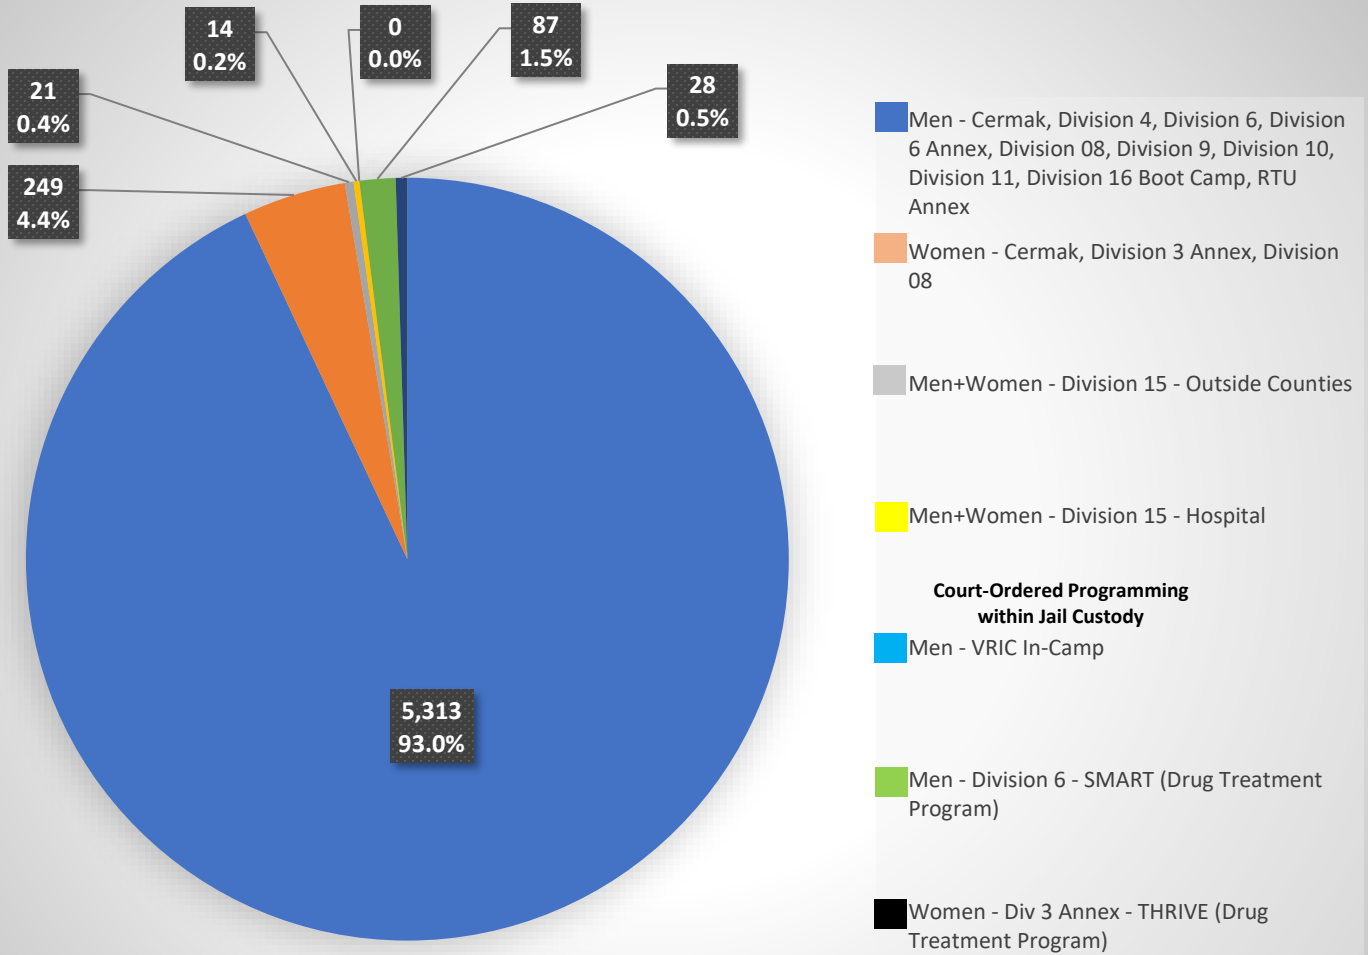

Sheriff's Daily Report

10/30/2021

Under the Custody of the Sheriff	
Total Male and Female	8,606
Jail Population	5,712
Community Corrections	2,894

Jail Population - Behind the Walls

Behind the Walls: Detainees that are physically housed under the Sheriff's custody 24 hours a day/7 days a week. This includes all populations listed on this chart - Divisional populations male & female, Outside Counties, Hospital, PRC, Women's Residential, & VRIC. Detainees in court-ordered treatment programs (PRC, Women's Residential, VRIC) are housed at CCDOC 24 hours a day/7 days week.

Sheriff's Daily Report

10/30/2021

CCSO Population Demographics

In Confinement

Gender Distribution

Race Distribution

Age Distribution

Community Corrections

Gender Distribution

Race Distribution

Age Distribution