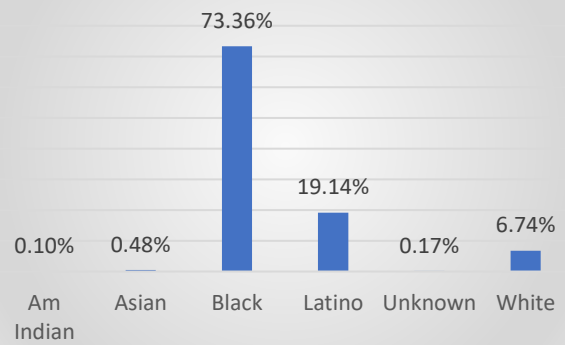

Sheriff's Daily Report

10/30/2021

Under the Custody of the Sheriff	
Total Male and Female	8,606
Jail Population	5,712
Community Corrections	2,894

Jail Population - Behind the Walls

Behind the Walls: Detainees that are physically housed under the Sheriff's custody 24 hours a day/7 days a week. This includes all populations listed on this chart - Divisional populations male & female, Outside Counties, Hospital, PRC, Women's Residential, & VRIC. Detainees in court-ordered treatment programs (PRC, Women's Residential, VRIC) are housed at CCDOC 24 hours a day/7 days week.

Sheriff's Daily Report

10/30/2021

CCSO Population Demographics

In Confinement

Gender Distribution

Race Distribution

Age Distribution

Community Corrections

Gender Distribution

Race Distribution

Age Distribution