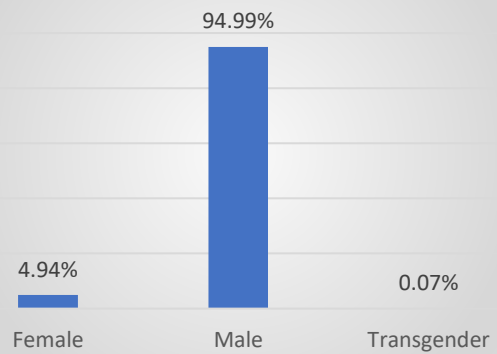

Sheriff's Daily Report

10/30/2021

Under the Custody of the Sheriff	
Total Male and Female	8,606
Jail Population	5,712
Community Corrections	2,894

Jail Population - Behind the Walls

Behind the Walls: Detainees that are physically housed under the Sheriff's custody 24 hours a day/7 days a week. This includes all populations listed on this chart - Divisional populations male & female, Outside Counties, Hospital, PRC, Women's Residential, & VRIC. Detainees in court-ordered treatment programs (PRC, Women's Residential, VRIC) are housed at CCDOC 24 hours a day/7 days week.

Sheriff's Daily Report

10/30/2021

CCSO Population Demographics

In Confinement

Gender Distribution

Race Distribution

Age Distribution

Community Corrections

Gender Distribution

Race Distribution

Age Distribution