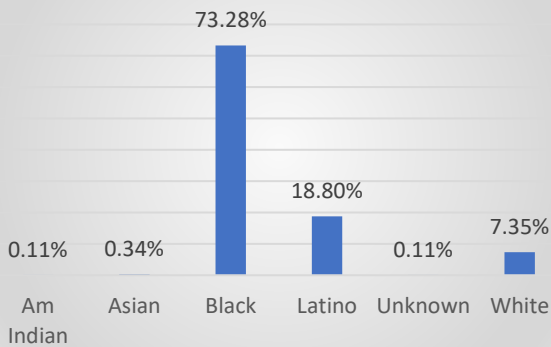

Sheriff's Daily Report

10/28/2021

Under the Custody of the Sheriff	
Total Male and Female	8,670
Jail Population	5,760
Community Corrections	2,910

Jail Population - Behind the Walls

Behind the Walls: Detainees that are physically housed under the Sheriff's custody 24 hours a day/7 days a week. This includes all populations listed on this chart - Divisional populations male & female, Outside Counties, Hospital, PRC, Women's Residential, & VRIC. Detainees in court-ordered treatment programs (PRC, Women's Residential, VRIC) are housed at CCDOC 24 hours a day/7 days week.

Sheriff's Daily Report

10/28/2021

CCSO Population Demographics

In Confinement

Community Corrections

Gender Distribution

Gender Distribution

Race Distribution

Race Distribution

Age Distribution

Age Distribution