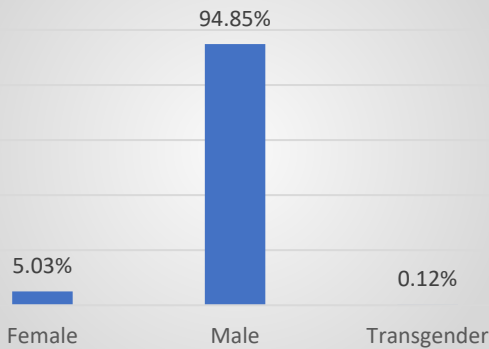

Sheriff's Daily Report

10/28/2021

Under the Custody of the Sheriff	
Total Male and Female	8,670
Jail Population	5,760
Community Corrections	2,910

Jail Population - Behind the Walls

Behind the Walls: Detainees that are physically housed under the Sheriff's custody 24 hours a day/7 days a week. This includes all populations listed on this chart - Divisional populations male & female, Outside Counties, Hospital, PRC, Women's Residential, & VRIC. Detainees in court-ordered treatment programs (PRC, Women's Residential, VRIC) are housed at CCDOC 24 hours a day/7 days week.

Sheriff's Daily Report

10/28/2021

CCSO Population Demographics

In Confinement

Community Corrections

Gender Distribution

Gender Distribution

Race Distribution

Race Distribution

Age Distribution

Age Distribution