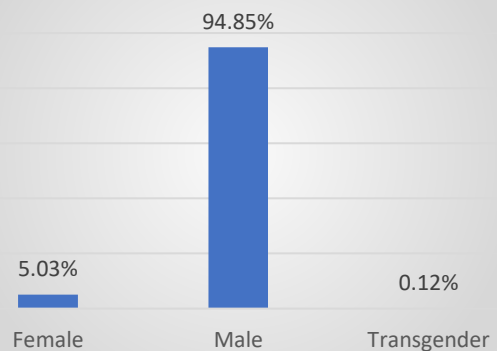

Sheriff's Daily Report

10/28/2021

Under the Custody of the Sheriff	
Total Male and Female	8,670
Jail Population	5,760
Community Corrections	2,910

Jail Population - Behind the Walls

Behind the Walls: Detainees that are physically housed under the Sheriff's custody 24 hours a day/7 days a week. This includes all populations listed on this chart - Divisional populations male & female, Outside Counties, Hospital, PRC, Women's Residential, & VRIC. Detainees in court-ordered treatment programs (PRC, Women's Residential, VRIC) are housed at CCDOC 24 hours a day/7 days week.

Sheriff's Daily Report

10/28/2021

CCSO Population Demographics

In Confinement

Community Corrections

Gender Distribution

Gender Distribution

Race Distribution

Race Distribution

Age Distribution

Age Distribution