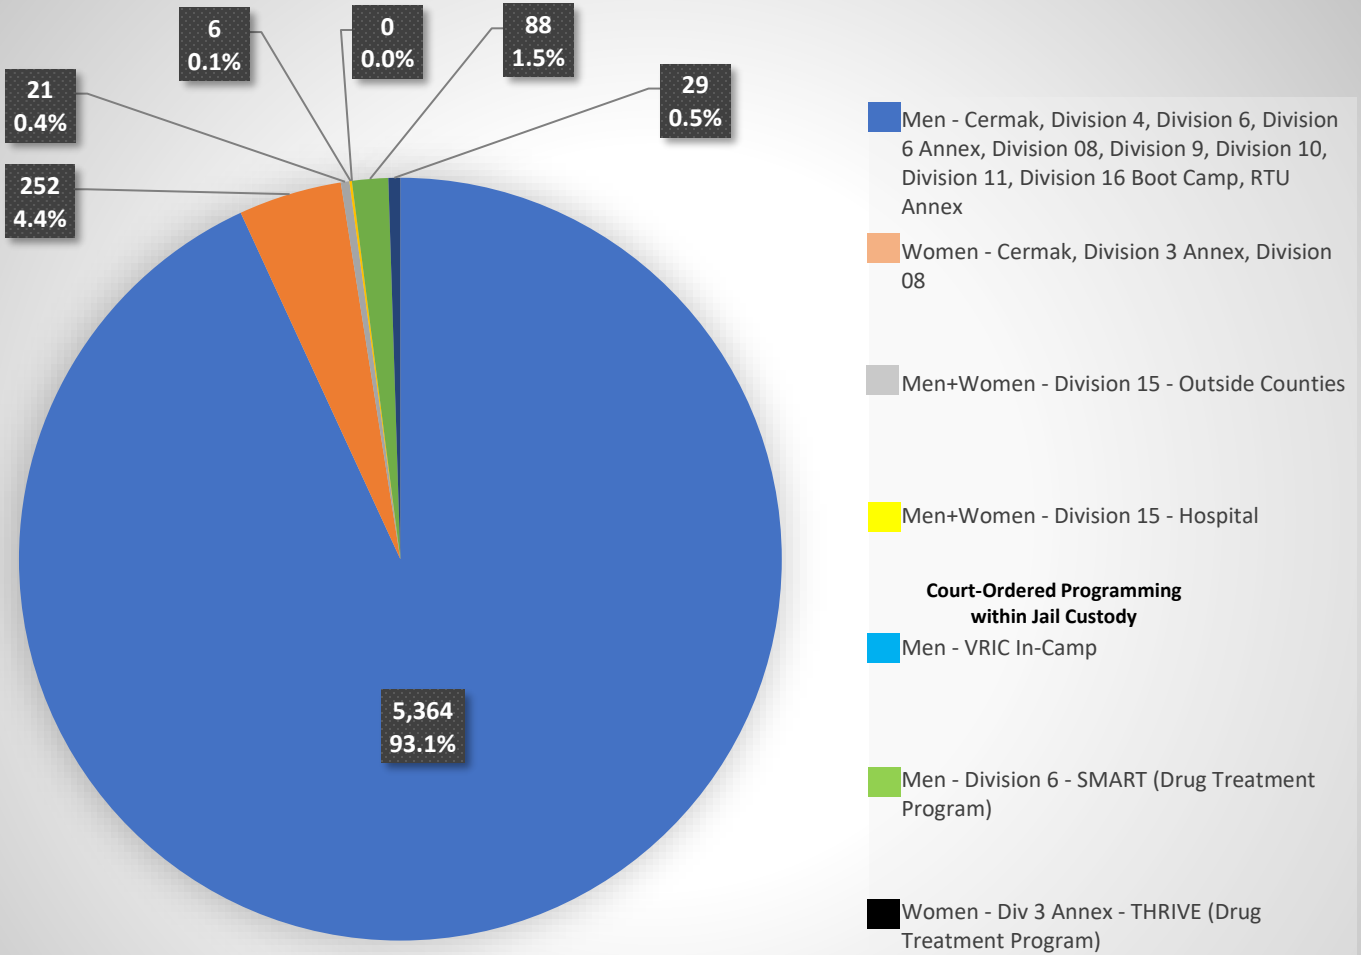

Sheriff's Daily Report

10/28/2021

Under the Custody of the Sheriff	
Total Male and Female	8,670
Jail Population	5,760
Community Corrections	2,910

Jail Population - Behind the Walls

Behind the Walls: Detainees that are physically housed under the Sheriff's custody 24 hours a day/7 days a week. This includes all populations listed on this chart - Divisional populations male & female, Outside Counties, Hospital, PRC, Women's Residential, & VRIC. Detainees in court-ordered treatment programs (PRC, Women's Residential, VRIC) are housed at CCDOC 24 hours a day/7 days week.

Sheriff's Daily Report

10/28/2021

CCSO Population Demographics

In Confinement

Community Corrections

Gender Distribution

Gender Distribution

Race Distribution

Race Distribution

Age Distribution

Age Distribution