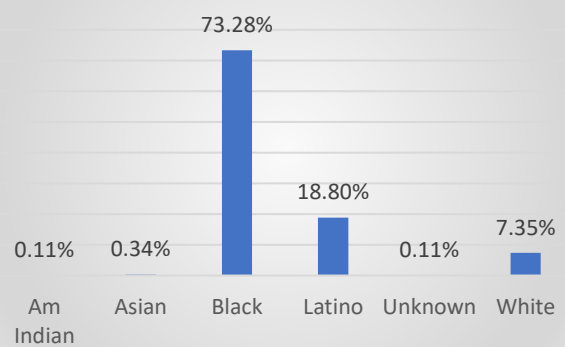

Sheriff's Daily Report

10/28/2021

Under the Custody of the Sheriff	
Total Male and Female	8,670
Jail Population	5,760
Community Corrections	2,910

Jail Population - Behind the Walls

Behind the Walls: Detainees that are physically housed under the Sheriff's custody 24 hours a day/7 days a week. This includes all populations listed on this chart - Divisional populations male & female, Outside Counties, Hospital, PRC, Women's Residential, & VRIC. Detainees in court-ordered treatment programs (PRC, Women's Residential, VRIC) are housed at CCDOC 24 hours a day/7 days week.

Sheriff's Daily Report

10/28/2021

CCSO Population Demographics

In Confinement

Community Corrections

Gender Distribution

Gender Distribution

Race Distribution

Race Distribution

Age Distribution

Age Distribution