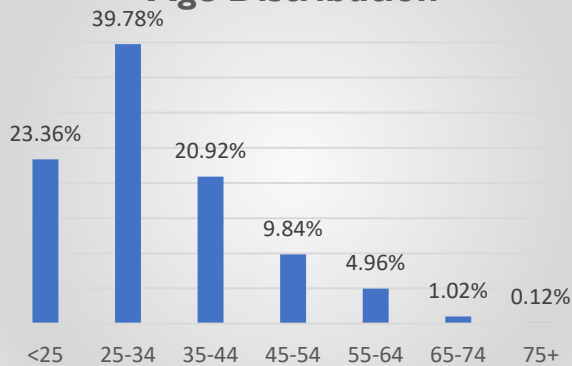

Sheriff's Daily Report

10/28/2021

Under the Custody of the Sheriff	
Total Male and Female	8,670
Jail Population	5,760
Community Corrections	2,910

Jail Population - Behind the Walls

Behind the Walls: Detainees that are physically housed under the Sheriff's custody 24 hours a day/7 days a week. This includes all populations listed on this chart - Divisional populations male & female, Outside Counties, Hospital, PRC, Women's Residential, & VRIC. Detainees in court-ordered treatment programs (PRC, Women's Residential, VRIC) are housed at CCDOC 24 hours a day/7 days week.

Sheriff's Daily Report

10/28/2021

CCSO Population Demographics

In Confinement

Community Corrections

Gender Distribution

Gender Distribution

Race Distribution

Race Distribution

Age Distribution

Age Distribution