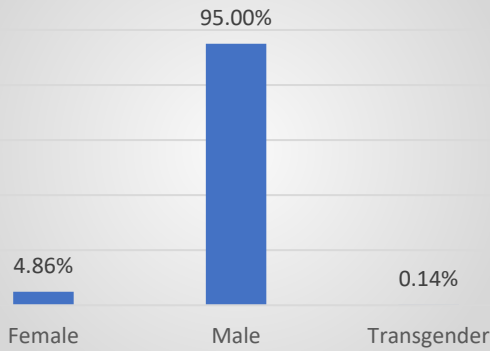

Sheriff's Daily Report

10/25/2021

CCSO Population Demographics

In Confinement

Gender Distribution