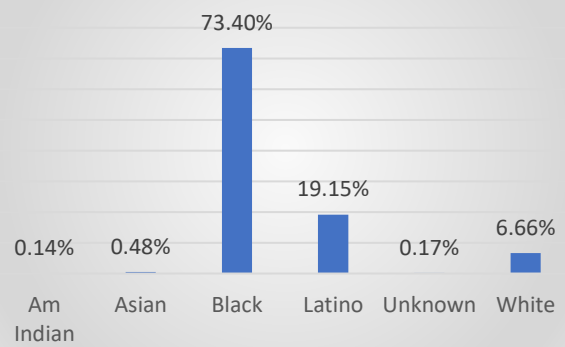

Sheriff's Daily Report

10/25/2021

Under the Custody of the Sheriff	
Total Male and Female	8,726
Jail Population	5,798
Community Corrections	2,928

Behind the Walls: Detainees that are physically housed under the Sheriff's custody 24 hours a day/7 days a week. This includes all populations listed on this chart - Divisional populations male & female, Outside Counties, Hospital, PRC, Women's Residential, & VRIC. Detainees in court-ordered treatment programs (PRC, Women's Residential, VRIC) are housed at CCDOC 24 hours a day/7 days week.

Sheriff's Daily Report

10/25/2021

CCSO Population Demographics

In Confinement

Gender Distribution

Race Distribution

Age Distribution

Community Corrections

Gender Distribution

Race Distribution

Age Distribution