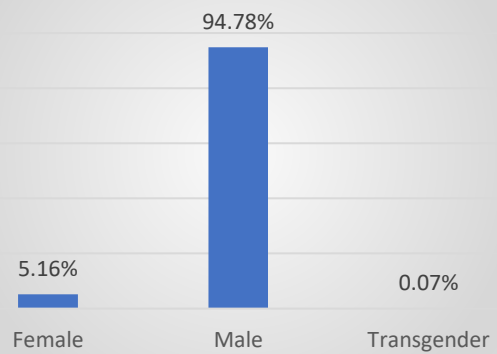

Sheriff's Daily Report

10/25/2021

Under the Custody of the Sheriff	
Total Male and Female	8,726
Jail Population	5,798
Community Corrections	2,928

Behind the Walls: Detainees that are physically housed under the Sheriff's custody 24 hours a day/7 days a week. This includes all populations listed on this chart - Divisional populations male & female, Outside Counties, Hospital, PRC, Women's Residential, & VRIC. Detainees in court-ordered treatment programs (PRC, Women's Residential, VRIC) are housed at CCDOC 24 hours a day/7 days week.

Sheriff's Daily Report

10/25/2021

CCSO Population Demographics

In Confinement

Gender Distribution

Race Distribution

Age Distribution

Community Corrections

Gender Distribution

Race Distribution

Age Distribution