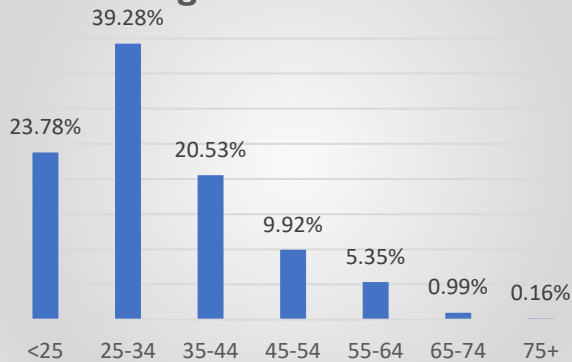

Sheriff's Daily Report

10/25/2021

Under the Custody of the Sheriff	
Total Male and Female	8,726
Jail Population	5,798
Community Corrections	2,928

Behind the Walls: Detainees that are physically housed under the Sheriff's custody 24 hours a day/7 days a week. This includes all populations listed on this chart - Divisional populations male & female, Outside Counties, Hospital, PRC, Women's Residential, & VRIC. Detainees in court-ordered treatment programs (PRC, Women's Residential, VRIC) are housed at CCDOC 24 hours a day/7 days week.

Sheriff's Daily Report

10/25/2021

CCSO Population Demographics

In Confinement

Gender Distribution

Race Distribution

Age Distribution

Community Corrections

Gender Distribution

Race Distribution

Age Distribution