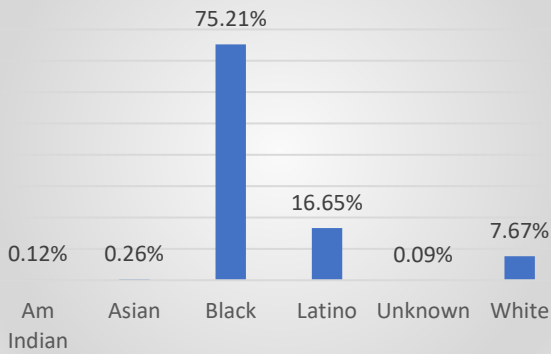

Sheriff's Daily Report

10/25/2021

Under the Custody of the Sheriff	
Total Male and Female	8,726
Jail Population	5,798
Community Corrections	2,928

Behind the Walls: Detainees that are physically housed under the Sheriff's custody 24 hours a day/7 days a week. This includes all populations listed on this chart - Divisional populations male & female, Outside Counties, Hospital, PRC, Women's Residential, & VRIC. Detainees in court-ordered treatment programs (PRC, Women's Residential, VRIC) are housed at CCDOC 24 hours a day/7 days week.

Sheriff's Daily Report

10/25/2021

CCSO Population Demographics

In Confinement

Gender Distribution

Race Distribution

Age Distribution

Community Corrections

Gender Distribution

Race Distribution

Age Distribution