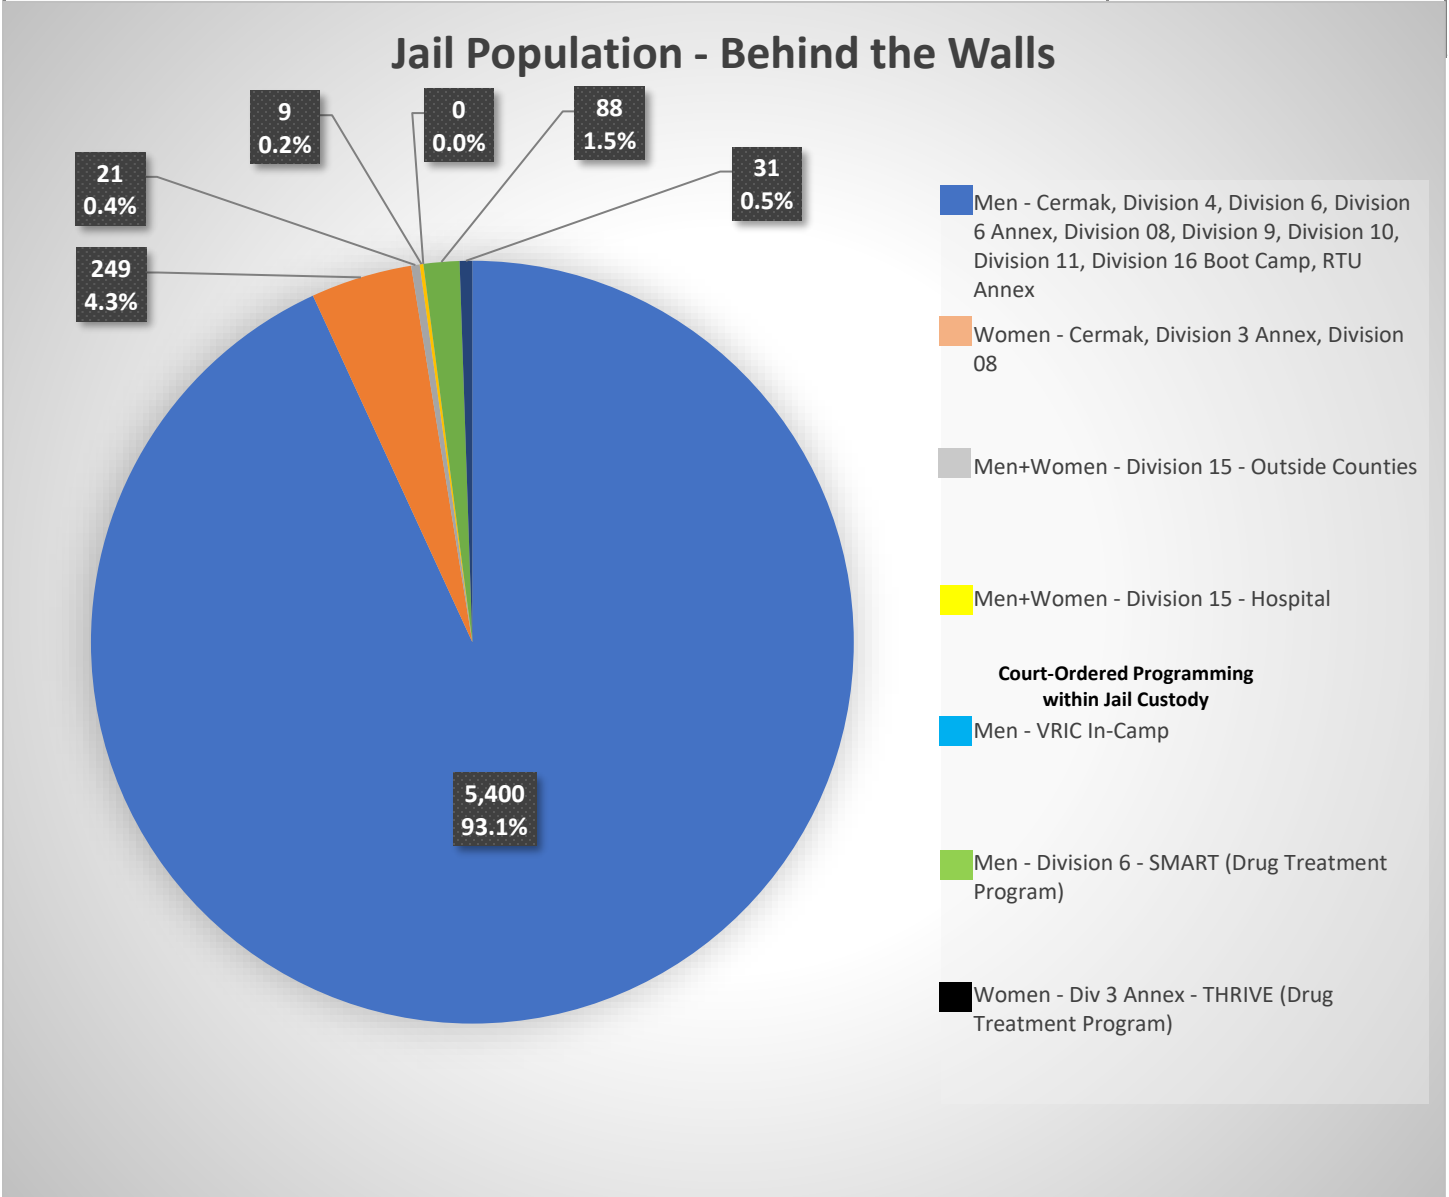

Sheriff's Daily Report

10/25/2021

Under the Custody of the Sheriff	
Total Male and Female	8,726
Jail Population	5,798
Community Corrections	2,928

Behind the Walls: Detainees that are physically housed under the Sheriff's custody 24 hours a day/7 days a week. This includes all populations listed on this chart - Divisional populations male & female, Outside Counties, Hospital, PRC, Women's Residential, & VRIC. Detainees in court-ordered treatment programs (PRC, Women's Residential, VRIC) are housed at CCDOC 24 hours a day/7 days week.

Sheriff's Daily Report

10/25/2021

CCSO Population Demographics

In Confinement

Gender Distribution

Race Distribution

Age Distribution

Community Corrections

Gender Distribution

Race Distribution

Age Distribution