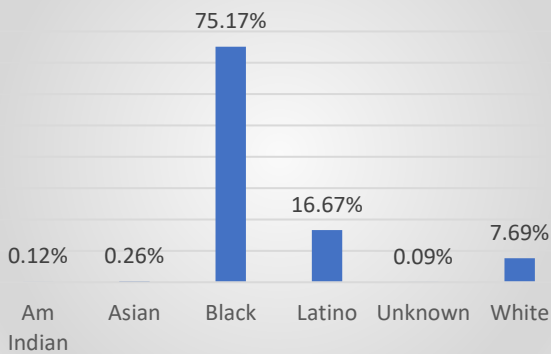

Sheriff's Daily Report

10/23/2021

Under the Custody of the Sheriff	
Total Male and Female	8,619
Jail Population	5,703
Community Corrections	2,916

Jail Population - Behind the Walls

Behind the Walls: Detainees that are physically housed under the Sheriff's custody 24 hours a day/7 days a week. This includes all populations listed on this chart - Divisional populations male & female, Outside Counties, Hospital, PRC, Women's Residential, & VRIC. Detainees in court-ordered treatment programs (PRC, Women's Residential, VRIC) are housed at CCDOC 24 hours a day/7 days week.

Sheriff's Daily Report

10/23/2021

CCSO Population Demographics

In Confinement

Gender Distribution

Race Distribution

Age Distribution

Community Corrections

Gender Distribution

Race Distribution

Age Distribution