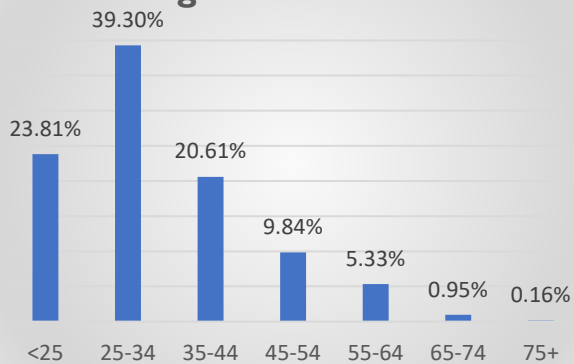

Sheriff's Daily Report

10/23/2021

Under the Custody of the Sheriff	
Total Male and Female	8,619
Jail Population	5,703
Community Corrections	2,916

Jail Population - Behind the Walls

Behind the Walls: Detainees that are physically housed under the Sheriff's custody 24 hours a day/7 days a week. This includes all populations listed on this chart - Divisional populations male & female, Outside Counties, Hospital, PRC, Women's Residential, & VRIC. Detainees in court-ordered treatment programs (PRC, Women's Residential, VRIC) are housed at CCDOC 24 hours a day/7 days week.

Sheriff's Daily Report

10/23/2021

CCSO Population Demographics

In Confinement

Gender Distribution

Race Distribution

Age Distribution

Community Corrections

Gender Distribution

Race Distribution

Age Distribution