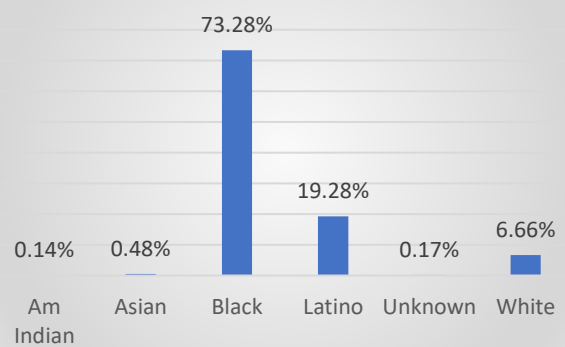

Sheriff's Daily Report

10/23/2021

Under the Custody of the Sheriff	
Total Male and Female	8,619
Jail Population	5,703
Community Corrections	2,916

Jail Population - Behind the Walls

Behind the Walls: Detainees that are physically housed under the Sheriff's custody 24 hours a day/7 days a week. This includes all populations listed on this chart - Divisional populations male & female, Outside Counties, Hospital, PRC, Women's Residential, & VRIC. Detainees in court-ordered treatment programs (PRC, Women's Residential, VRIC) are housed at CCDOC 24 hours a day/7 days week.

Sheriff's Daily Report

10/23/2021

CCSO Population Demographics

In Confinement

Gender Distribution

Race Distribution

Age Distribution

Community Corrections

Gender Distribution

Race Distribution

Age Distribution