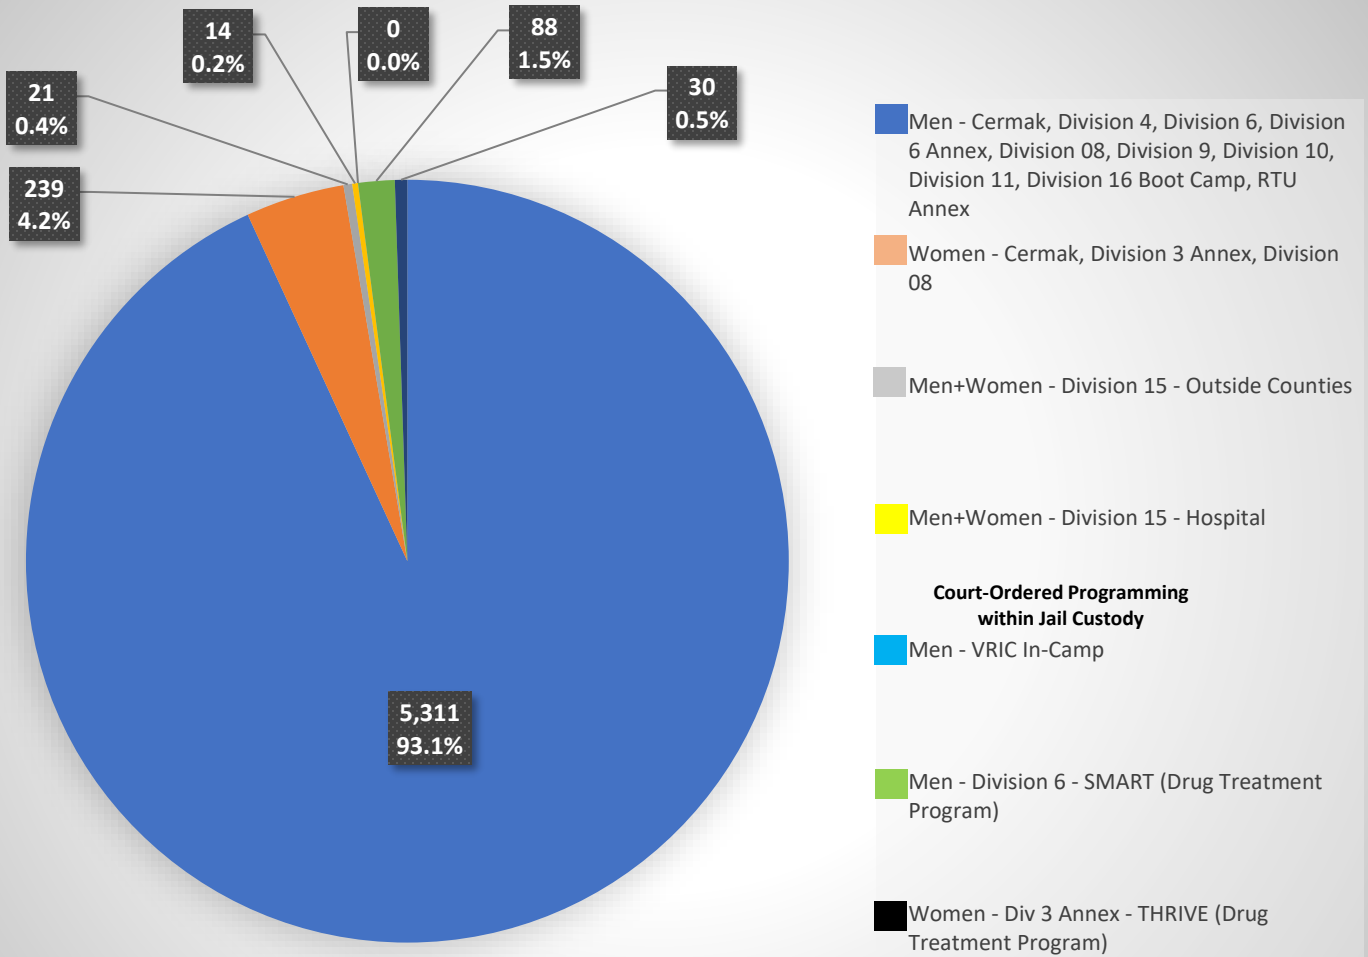

Sheriff's Daily Report

10/23/2021

Under the Custody of the Sheriff	
Total Male and Female	8,619
Jail Population	5,703
Community Corrections	2,916

Jail Population - Behind the Walls

Behind the Walls: Detainees that are physically housed under the Sheriff's custody 24 hours a day/7 days a week. This includes all populations listed on this chart - Divisional populations male & female, Outside Counties, Hospital, PRC, Women's Residential, & VRIC. Detainees in court-ordered treatment programs (PRC, Women's Residential, VRIC) are housed at CCDOC 24 hours a day/7 days week.

Sheriff's Daily Report

10/23/2021

CCSO Population Demographics

In Confinement

Gender Distribution

Race Distribution

Age Distribution

Community Corrections

Gender Distribution

Race Distribution

Age Distribution