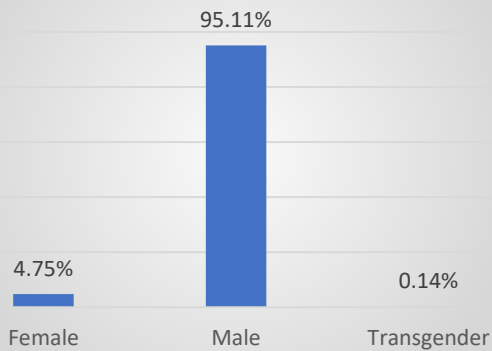

CCSO Population Demographics

In Confinement

Gender Distribution