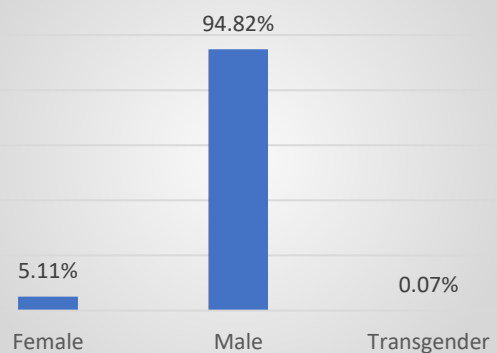

Sheriff's Daily Report

10/23/2021

Under the Custody of the Sheriff	
Total Male and Female	8,619
Jail Population	5,703
Community Corrections	2,916

Jail Population - Behind the Walls

Behind the Walls: Detainees that are physically housed under the Sheriff's custody 24 hours a day/7 days a week. This includes all populations listed on this chart - Divisional populations male & female, Outside Counties, Hospital, PRC, Women's Residential, & VRIC. Detainees in court-ordered treatment programs (PRC, Women's Residential, VRIC) are housed at CCDOC 24 hours a day/7 days week.

Sheriff's Daily Report

10/23/2021

CCSO Population Demographics

In Confinement

Gender Distribution

Race Distribution

Age Distribution

Community Corrections

Gender Distribution

Race Distribution

Age Distribution