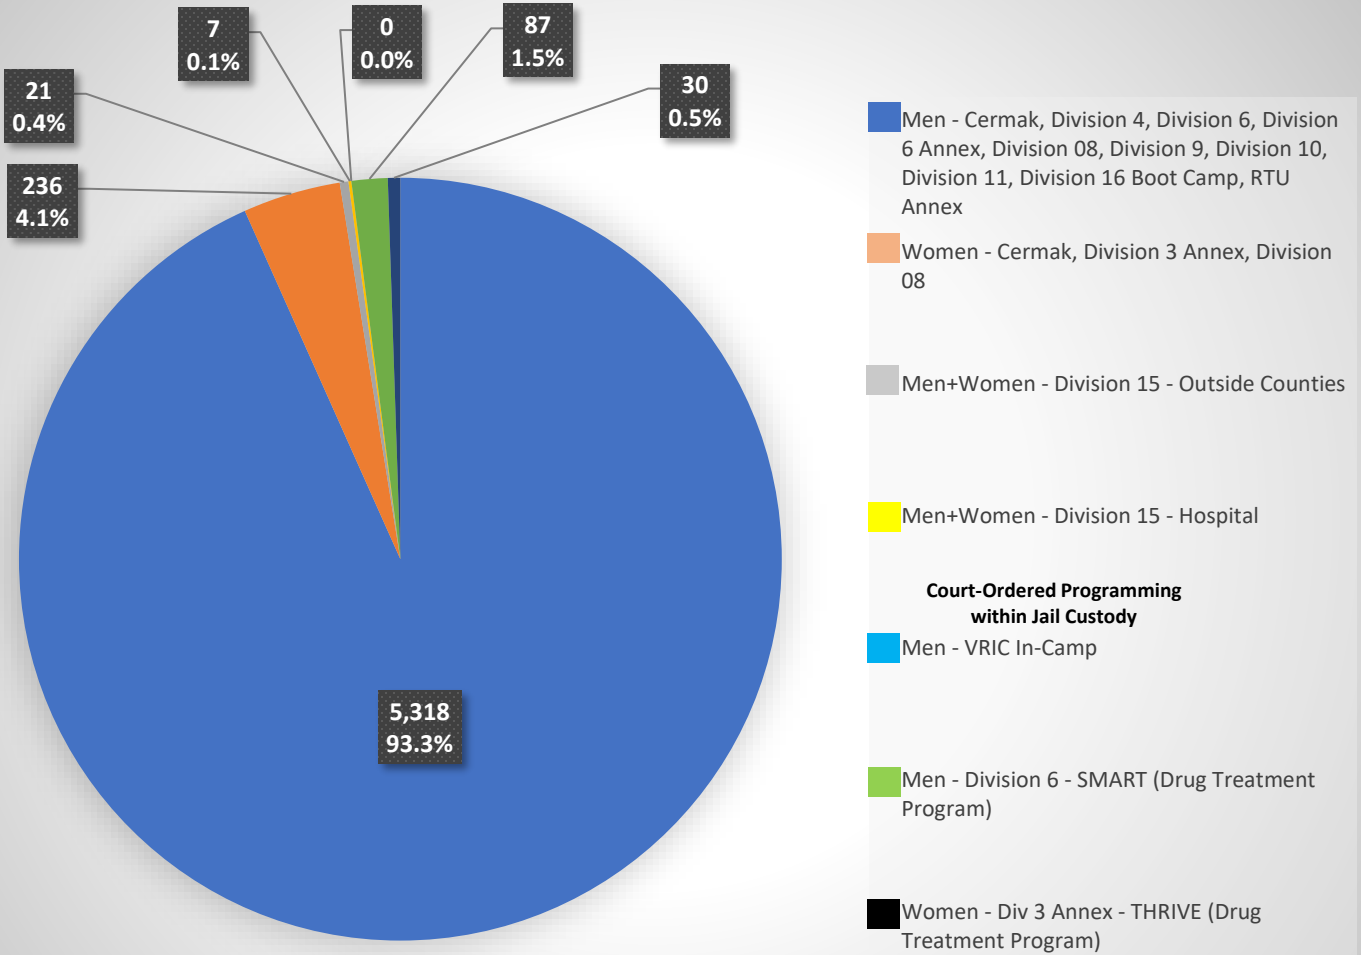

## 10/22/2021

Under the Custody of the Sheriff	
<b>Total Male and Female</b>	<b>8,614</b>
Jail Population	5,699
Community Corrections	2,915

### Jail Population - Behind the Walls

Behind the Walls: Detainees that are physically housed under the Sheriff's custody 24 hours a day/7 days a week. This includes all populations listed on this chart - Divisional populations male & female, Outside Counties, Hospital, PRC, Women's Residential, & VRIC. Detainees in court-ordered treatment programs (PRC, Women's Residential, VRIC) are housed at CCDOC 24 hours a day/7 days week.

#### Race Distribution

#### Age Distribution