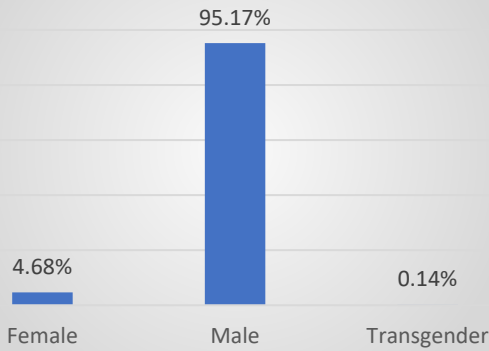

Sheriff's Daily Report

10/22/2021

CCSO Population Demographics

In Confinement

Gender Distribution