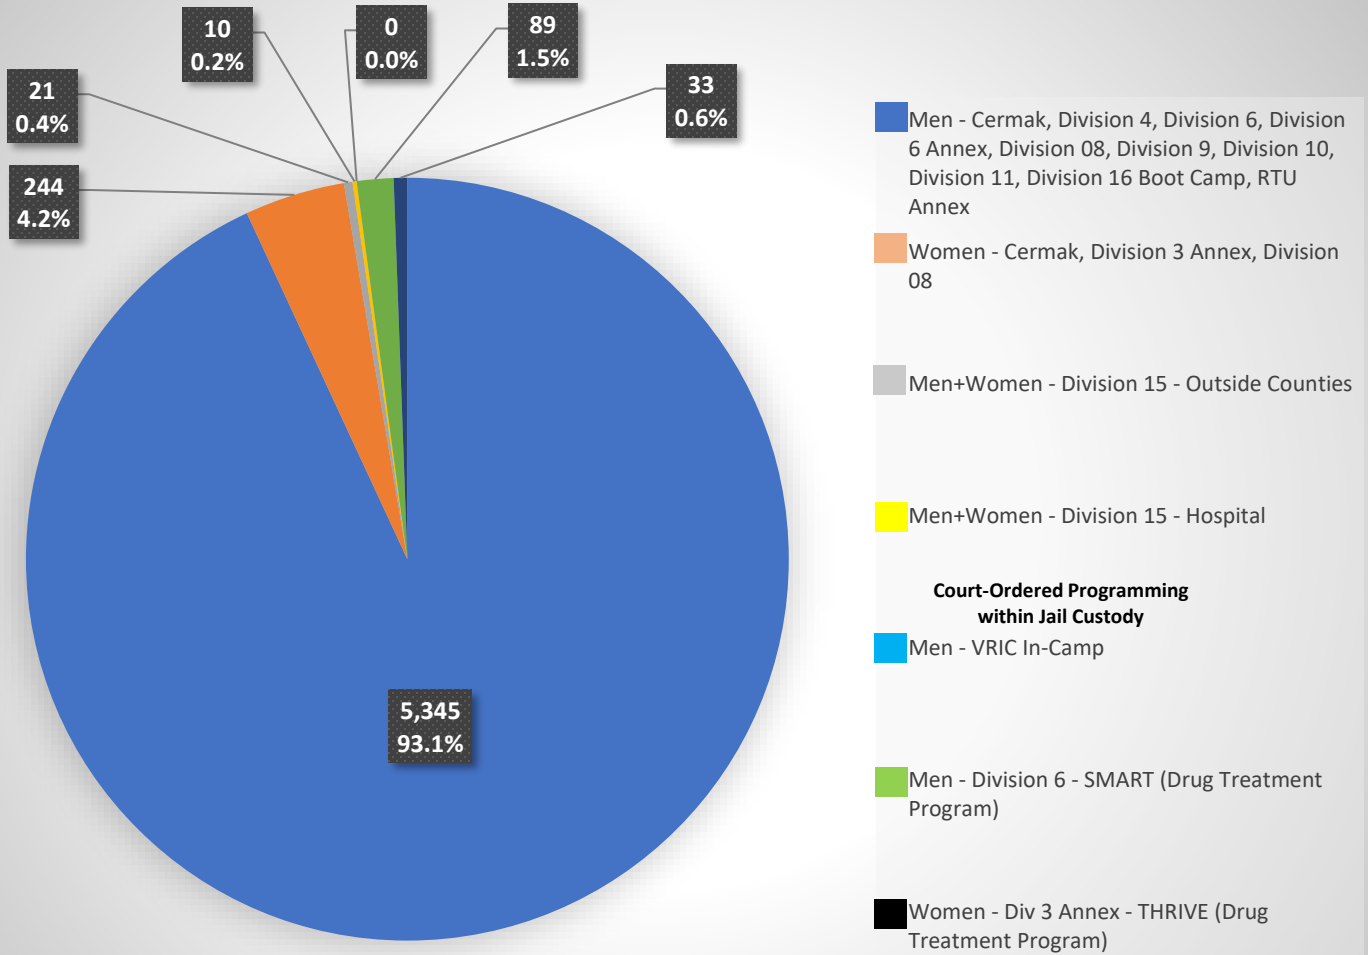

Sheriff's Daily Report

10/20/2021

Under the Custody of the Sheriff	
Total Male and Female	8,672
Jail Population	5,742
Community Corrections	2,930

Jail Population - Behind the Walls

Behind the Walls: Detainees that are physically housed under the Sheriff's custody 24 hours a day/7 days a week. This includes all populations listed on this chart - Divisional populations male & female, Outside Counties, Hospital, PRC, Women's Residential, & VRIC. Detainees in court-ordered treatment programs (PRC, Women's Residential, VRIC) are housed at CCDOC 24 hours a day/7 days week.

Sheriff's Daily Report

10/20/2021

CCSO Population Demographics

In Confinement

Gender Distribution

Race Distribution

Age Distribution

Community Corrections

Gender Distribution

Race Distribution

Age Distribution