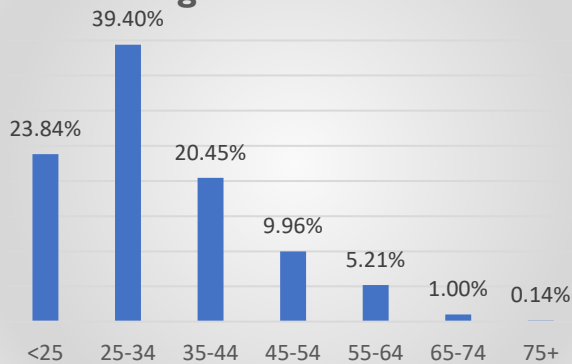

Sheriff's Daily Report

10/20/2021

Under the Custody of the Sheriff	
Total Male and Female	8,672
Jail Population	5,742
Community Corrections	2,930

Jail Population - Behind the Walls

Behind the Walls: Detainees that are physically housed under the Sheriff's custody 24 hours a day/7 days a week. This includes all populations listed on this chart - Divisional populations male & female, Outside Counties, Hospital, PRC, Women's Residential, & VRIC. Detainees in court-ordered treatment programs (PRC, Women's Residential, VRIC) are housed at CCDOC 24 hours a day/7 days week.

Sheriff's Daily Report

10/20/2021

CCSO Population Demographics

In Confinement

Gender Distribution

Race Distribution

Age Distribution

Community Corrections

Gender Distribution

Race Distribution

Age Distribution