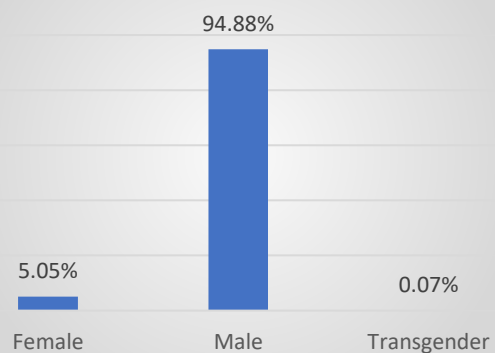

Sheriff's Daily Report

10/20/2021

Under the Custody of the Sheriff	
Total Male and Female	8,672
Jail Population	5,742
Community Corrections	2,930

Jail Population - Behind the Walls

Behind the Walls: Detainees that are physically housed under the Sheriff's custody 24 hours a day/7 days a week. This includes all populations listed on this chart - Divisional populations male & female, Outside Counties, Hospital, PRC, Women's Residential, & VRIC. Detainees in court-ordered treatment programs (PRC, Women's Residential, VRIC) are housed at CCDOC 24 hours a day/7 days week.

Sheriff's Daily Report

10/20/2021

CCSO Population Demographics

In Confinement

Gender Distribution

Race Distribution

Age Distribution

Community Corrections

Gender Distribution

Race Distribution

Age Distribution