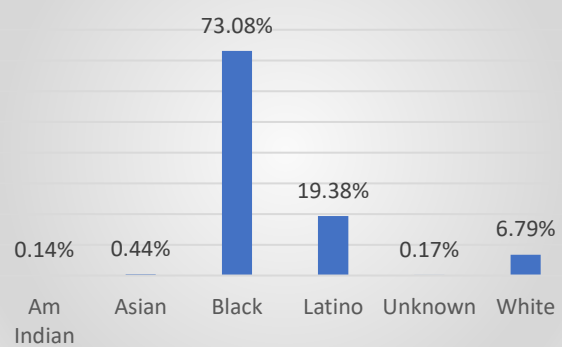

Sheriff's Daily Report

10/20/2021

Under the Custody of the Sheriff	
Total Male and Female	8,672
Jail Population	5,742
Community Corrections	2,930

Jail Population - Behind the Walls

Behind the Walls: Detainees that are physically housed under the Sheriff's custody 24 hours a day/7 days a week. This includes all populations listed on this chart - Divisional populations male & female, Outside Counties, Hospital, PRC, Women's Residential, & VRIC. Detainees in court-ordered treatment programs (PRC, Women's Residential, VRIC) are housed at CCDOC 24 hours a day/7 days week.

Sheriff's Daily Report

10/20/2021

CCSO Population Demographics

In Confinement

Gender Distribution

Race Distribution

Age Distribution

Community Corrections

Gender Distribution

Race Distribution

Age Distribution