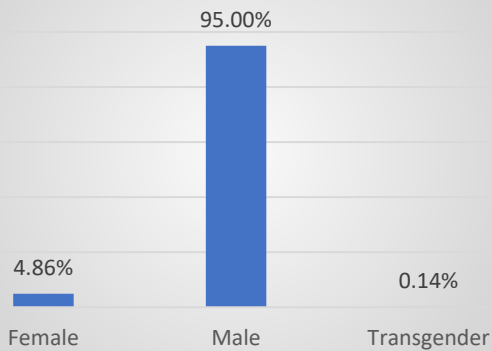

Sheriff's Daily Report

10/20/2021

CCSO Population Demographics

In Confinement

Gender Distribution