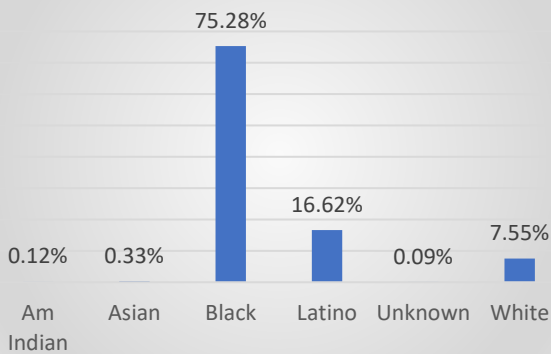

Sheriff's Daily Report

10/20/2021

Under the Custody of the Sheriff	
Total Male and Female	8,672
Jail Population	5,742
Community Corrections	2,930

Jail Population - Behind the Walls

Behind the Walls: Detainees that are physically housed under the Sheriff's custody 24 hours a day/7 days a week. This includes all populations listed on this chart - Divisional populations male & female, Outside Counties, Hospital, PRC, Women's Residential, & VRIC. Detainees in court-ordered treatment programs (PRC, Women's Residential, VRIC) are housed at CCDOC 24 hours a day/7 days week.

Sheriff's Daily Report

10/20/2021

CCSO Population Demographics

In Confinement

Gender Distribution

Race Distribution

Age Distribution

Community Corrections

Gender Distribution

Race Distribution

Age Distribution