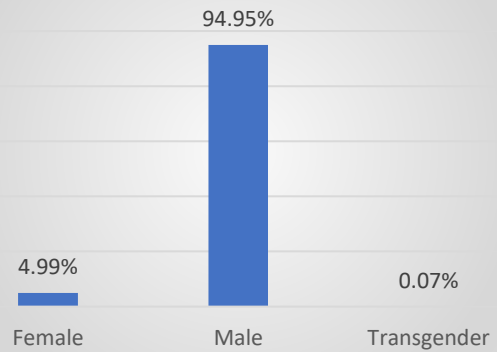

Jail Population - Behind the Walls

Behind the Walls: Detainees that are physically housed under the Sheriff's custody 24 hours a day/7 days a week. This includes all populations listed on this chart - Divisional populations male & female, Outside Counties, Hospital, PRC, Women's Residential, & VRIC. Detainees in court-ordered treatment programs (PRC, Women's Residential, VRIC) are housed at CCDOC 24 hours a day/7 days week.

Sheriff's Daily Report

10/19/2021

CCSO Population Demographics

In Confinement

Gender Distribution

Race Distribution

Age Distribution

Community Corrections

Gender Distribution

Race Distribution

Age Distribution