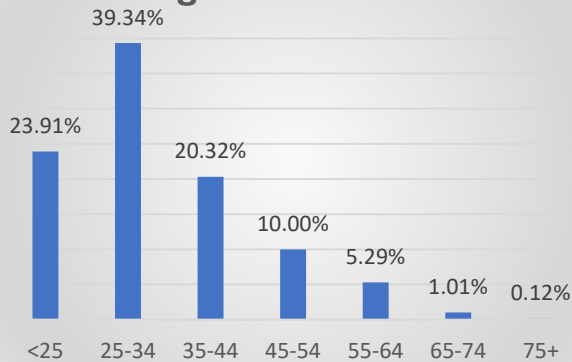

Jail Population - Behind the Walls

Behind the Walls: Detainees that are physically housed under the Sheriff's custody 24 hours a day/7 days a week. This includes all populations listed on this chart - Divisional populations male & female, Outside Counties, Hospital, PRC, Women's Residential, & VRIC. Detainees in court-ordered treatment programs (PRC, Women's Residential, VRIC) are housed at CCDOC 24 hours a day/7 days week.

Sheriff's Daily Report

10/19/2021

CCSO Population Demographics

In Confinement

Gender Distribution

Race Distribution

Age Distribution

Community Corrections

Gender Distribution

Race Distribution

Age Distribution