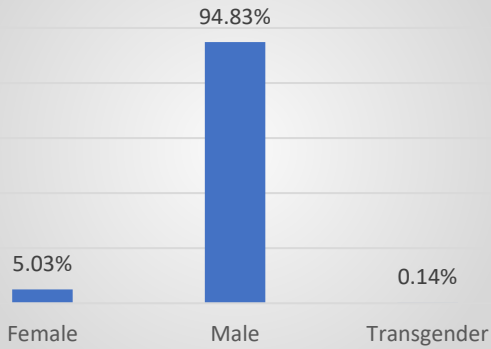

CCSO Population Demographics

In Confinement

Gender Distribution