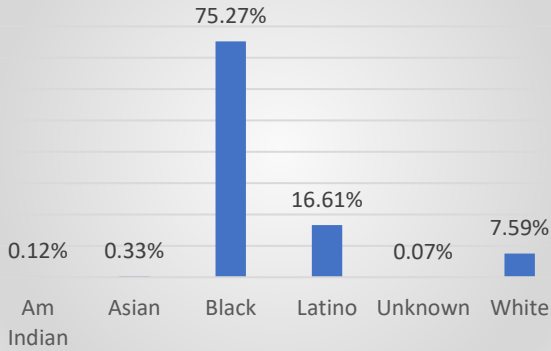

Jail Population - Behind the Walls

Behind the Walls: Detainees that are physically housed under the Sheriff's custody 24 hours a day/7 days a week. This includes all populations listed on this chart - Divisional populations male & female, Outside Counties, Hospital, PRC, Women's Residential, & VRIC. Detainees in court-ordered treatment programs (PRC, Women's Residential, VRIC) are housed at CCDOC 24 hours a day/7 days week.

Sheriff's Daily Report

10/19/2021

CCSO Population Demographics

In Confinement

Gender Distribution

Race Distribution

Age Distribution

Community Corrections

Gender Distribution

Race Distribution

Age Distribution