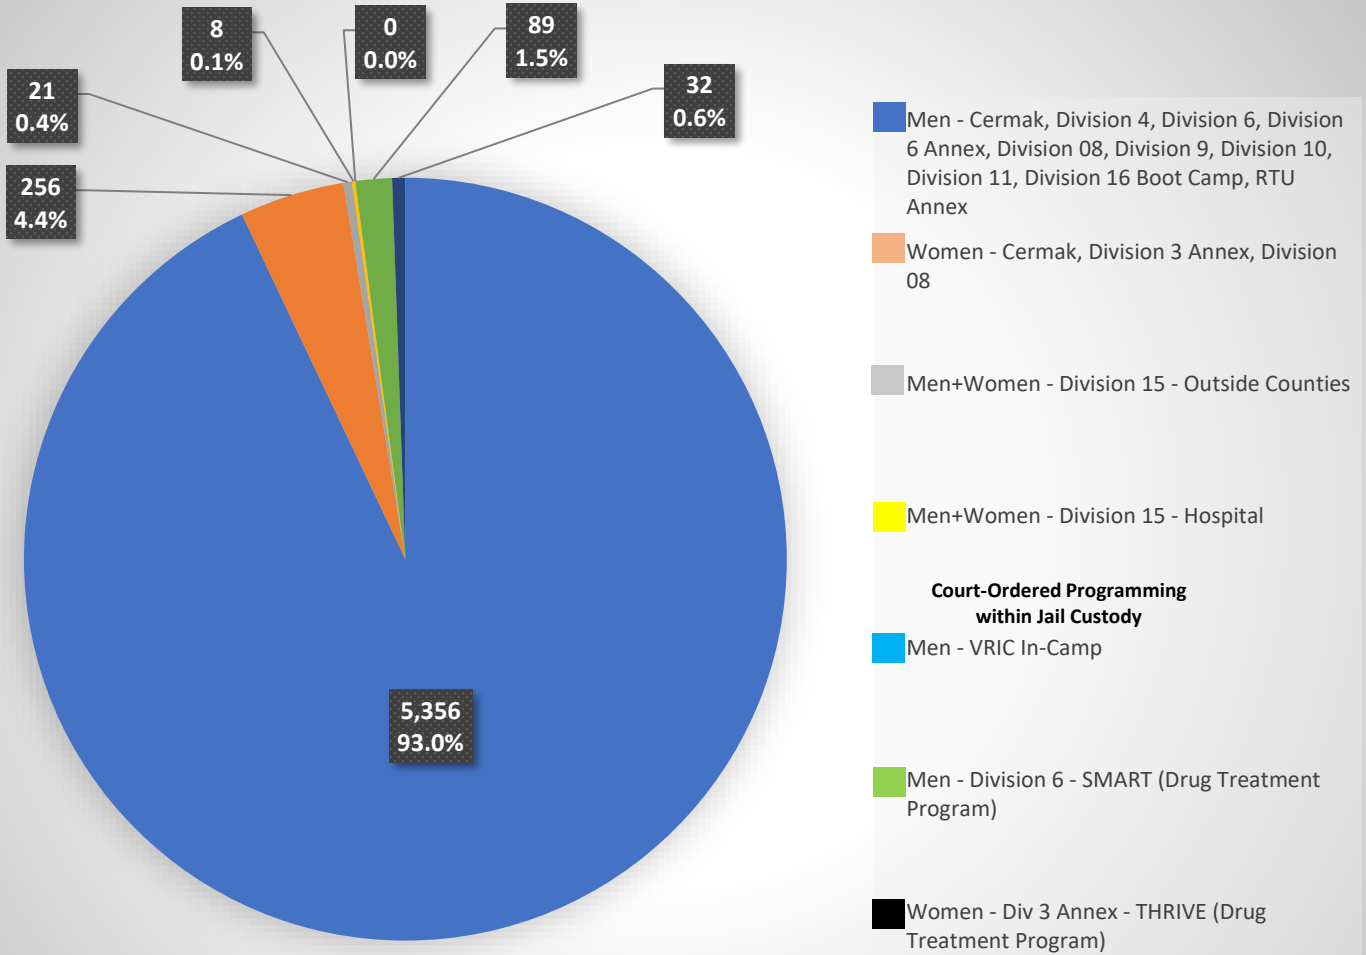

Sheriff's Daily Report

10/19/2021

| Under the Custody of the Sheriff | |
|----------------------------------|--------------|
| Total Male and Female | 8,709 |
| Jail Population | 5,762 |
| Community Corrections | 2,947 |

Jail Population - Behind the Walls

Behind the Walls: Detainees that are physically housed under the Sheriff's custody 24 hours a day/7 days a week. This includes all populations listed on this chart - Divisional populations male & female, Outside Counties, Hospital, PRC, Women's Residential, & VRIC. Detainees in court-ordered treatment programs (PRC, Women's Residential, VRIC) are housed at CCDOC 24 hours a day/7 days week.

Sheriff's Daily Report

10/19/2021

CCSO Population Demographics

In Confinement

Gender Distribution

Race Distribution

Age Distribution

Community Corrections

Gender Distribution

Race Distribution

Age Distribution