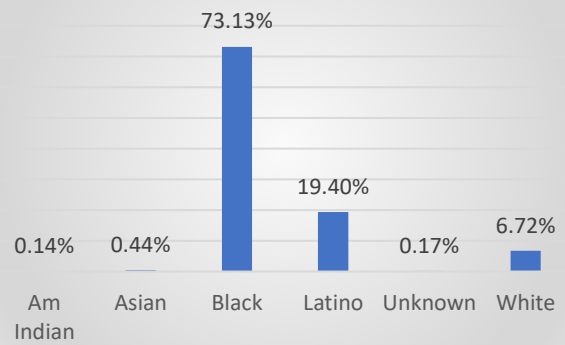

Jail Population - Behind the Walls

Behind the Walls: Detainees that are physically housed under the Sheriff's custody 24 hours a day/7 days a week. This includes all populations listed on this chart - Divisional populations male & female, Outside Counties, Hospital, PRC, Women's Residential, & VRIC. Detainees in court-ordered treatment programs (PRC, Women's Residential, VRIC) are housed at CCDOC 24 hours a day/7 days week.

Sheriff's Daily Report

10/19/2021

CCSO Population Demographics

In Confinement

Gender Distribution

Race Distribution

Age Distribution

Community Corrections

Gender Distribution

Race Distribution

Age Distribution