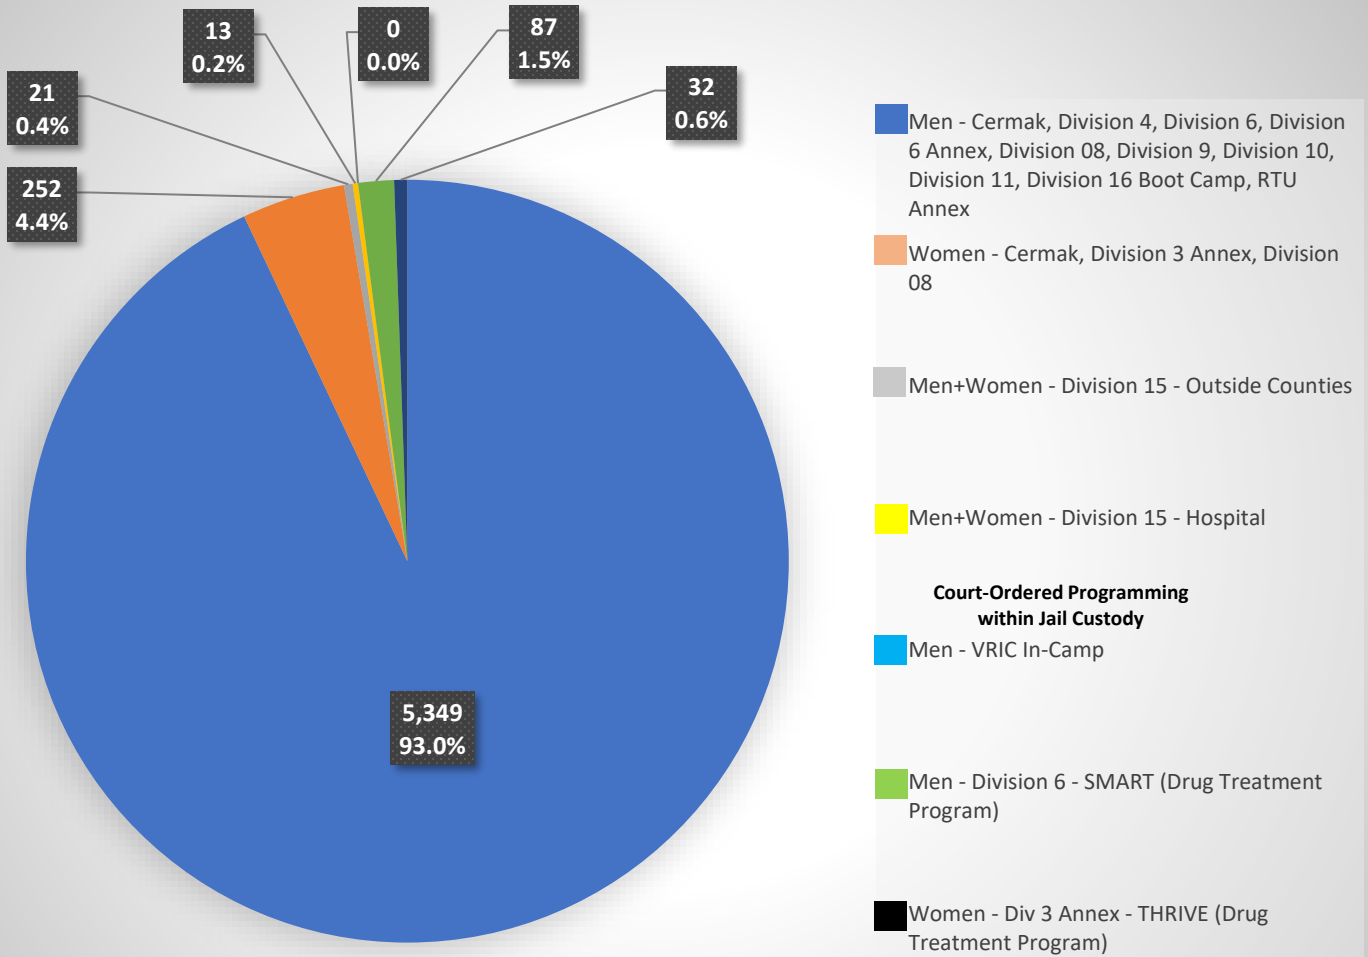

## 10/18/2021

| Under the Custody of the Sheriff |              |
|----------------------------------|--------------|
| <b>Total Male and Female</b>     | <b>8,714</b> |
| Jail Population                  | 5,754        |
| Community Corrections            | 2,960        |

### Jail Population - Behind the Walls

Behind the Walls: Detainees that are physically housed under the Sheriff's custody 24 hours a day/7 days a week. This includes all populations listed on this chart - Divisional populations male & female, Outside Counties, Hospital, PRC, Women's Residential, & VRIC. Detainees in court-ordered treatment programs (PRC, Women's Residential, VRIC) are housed at CCDOC 24 hours a day/7 days week.

##### Race Distribution

##### Age Distribution