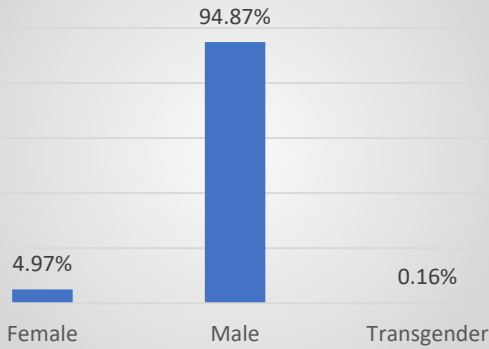

Sheriff's Daily Report

10/18/2021

CCSO Population Demographics

In Confinement

Gender Distribution