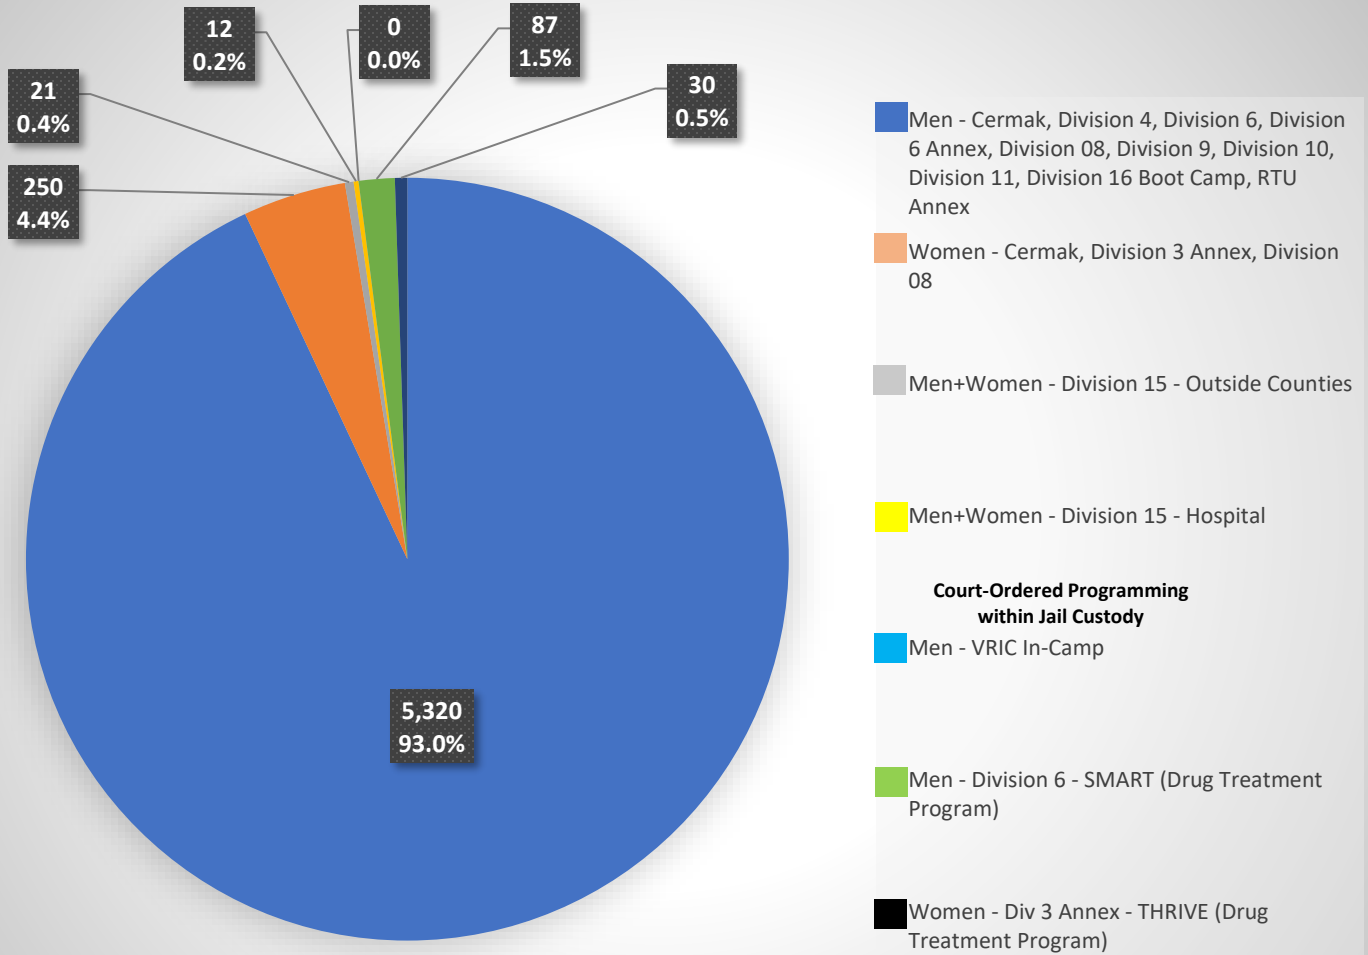

Sheriff's Daily Report

10/16/2021

Under the Custody of the Sheriff	
Total Male and Female	8,653
Jail Population	5,720
Community Corrections	2,933

Jail Population - Behind the Walls

Behind the Walls: Detainees that are physically housed under the Sheriff's custody 24 hours a day/7 days a week. This includes all populations listed on this chart - Divisional populations male & female, Outside Counties, Hospital, PRC, Women's Residential, & VRIC. Detainees in court-ordered treatment programs (PRC, Women's Residential, VRIC) are housed at CCDOC 24 hours a day/7 days week.

Sheriff's Daily Report

10/16/2021

CCSO Population Demographics

In Confinement

Gender Distribution

Race Distribution

Age Distribution

Community Corrections

Gender Distribution

Race Distribution

Age Distribution