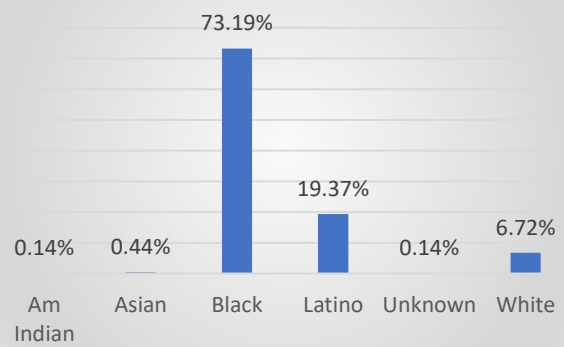

Sheriff's Daily Report

10/16/2021

Under the Custody of the Sheriff	
Total Male and Female	8,653
Jail Population	5,720
Community Corrections	2,933

Jail Population - Behind the Walls

Behind the Walls: Detainees that are physically housed under the Sheriff's custody 24 hours a day/7 days a week. This includes all populations listed on this chart - Divisional populations male & female, Outside Counties, Hospital, PRC, Women's Residential, & VRIC. Detainees in court-ordered treatment programs (PRC, Women's Residential, VRIC) are housed at CCDOC 24 hours a day/7 days week.

Sheriff's Daily Report

10/16/2021

CCSO Population Demographics

In Confinement

Gender Distribution

Race Distribution

Age Distribution

Community Corrections

Gender Distribution

Race Distribution

Age Distribution