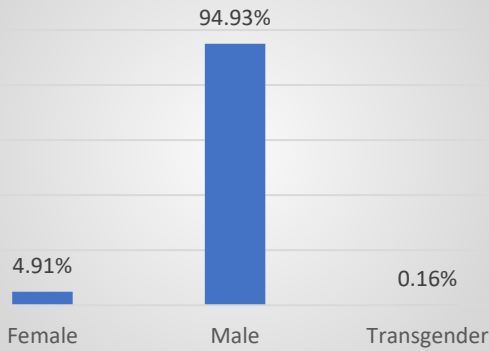

CCSO Population Demographics

In Confinement

Gender Distribution