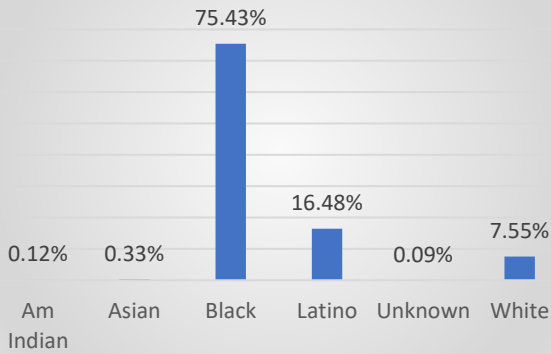

Sheriff's Daily Report

10/16/2021

Under the Custody of the Sheriff	
Total Male and Female	8,653
Jail Population	5,720
Community Corrections	2,933

Jail Population - Behind the Walls

Behind the Walls: Detainees that are physically housed under the Sheriff's custody 24 hours a day/7 days a week. This includes all populations listed on this chart - Divisional populations male & female, Outside Counties, Hospital, PRC, Women's Residential, & VRIC. Detainees in court-ordered treatment programs (PRC, Women's Residential, VRIC) are housed at CCDOC 24 hours a day/7 days week.

Sheriff's Daily Report

10/16/2021

CCSO Population Demographics

In Confinement

Gender Distribution

Race Distribution

Age Distribution

Community Corrections

Gender Distribution

Race Distribution

Age Distribution