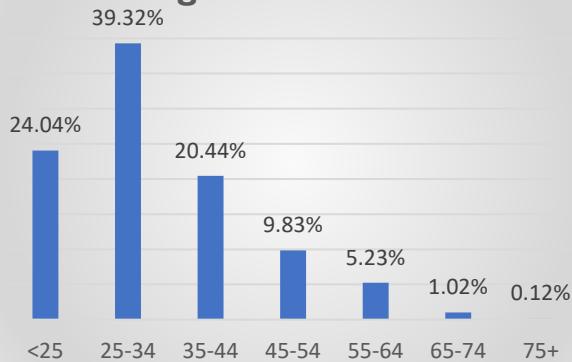

Sheriff's Daily Report

10/16/2021

Under the Custody of the Sheriff	
Total Male and Female	8,653
Jail Population	5,720
Community Corrections	2,933

Jail Population - Behind the Walls

Behind the Walls: Detainees that are physically housed under the Sheriff's custody 24 hours a day/7 days a week. This includes all populations listed on this chart - Divisional populations male & female, Outside Counties, Hospital, PRC, Women's Residential, & VRIC. Detainees in court-ordered treatment programs (PRC, Women's Residential, VRIC) are housed at CCDOC 24 hours a day/7 days week.

Sheriff's Daily Report

10/16/2021

CCSO Population Demographics

In Confinement

Gender Distribution

Race Distribution

Age Distribution

Community Corrections

Gender Distribution

Race Distribution

Age Distribution