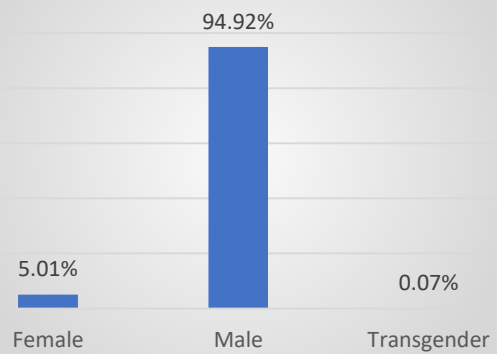

Sheriff's Daily Report

10/16/2021

Under the Custody of the Sheriff	
Total Male and Female	8,653
Jail Population	5,720
Community Corrections	2,933

Jail Population - Behind the Walls

Behind the Walls: Detainees that are physically housed under the Sheriff's custody 24 hours a day/7 days a week. This includes all populations listed on this chart - Divisional populations male & female, Outside Counties, Hospital, PRC, Women's Residential, & VRIC. Detainees in court-ordered treatment programs (PRC, Women's Residential, VRIC) are housed at CCDOC 24 hours a day/7 days week.

Sheriff's Daily Report

10/16/2021

CCSO Population Demographics

In Confinement

Gender Distribution

Race Distribution

Age Distribution

Community Corrections

Gender Distribution

Race Distribution

Age Distribution