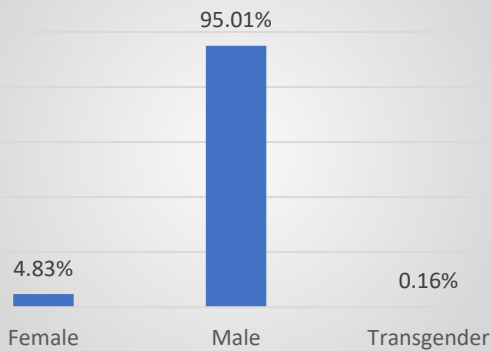

Sheriff's Daily Report

10/15/2021

CCSO Population Demographics

In Confinement

Gender Distribution