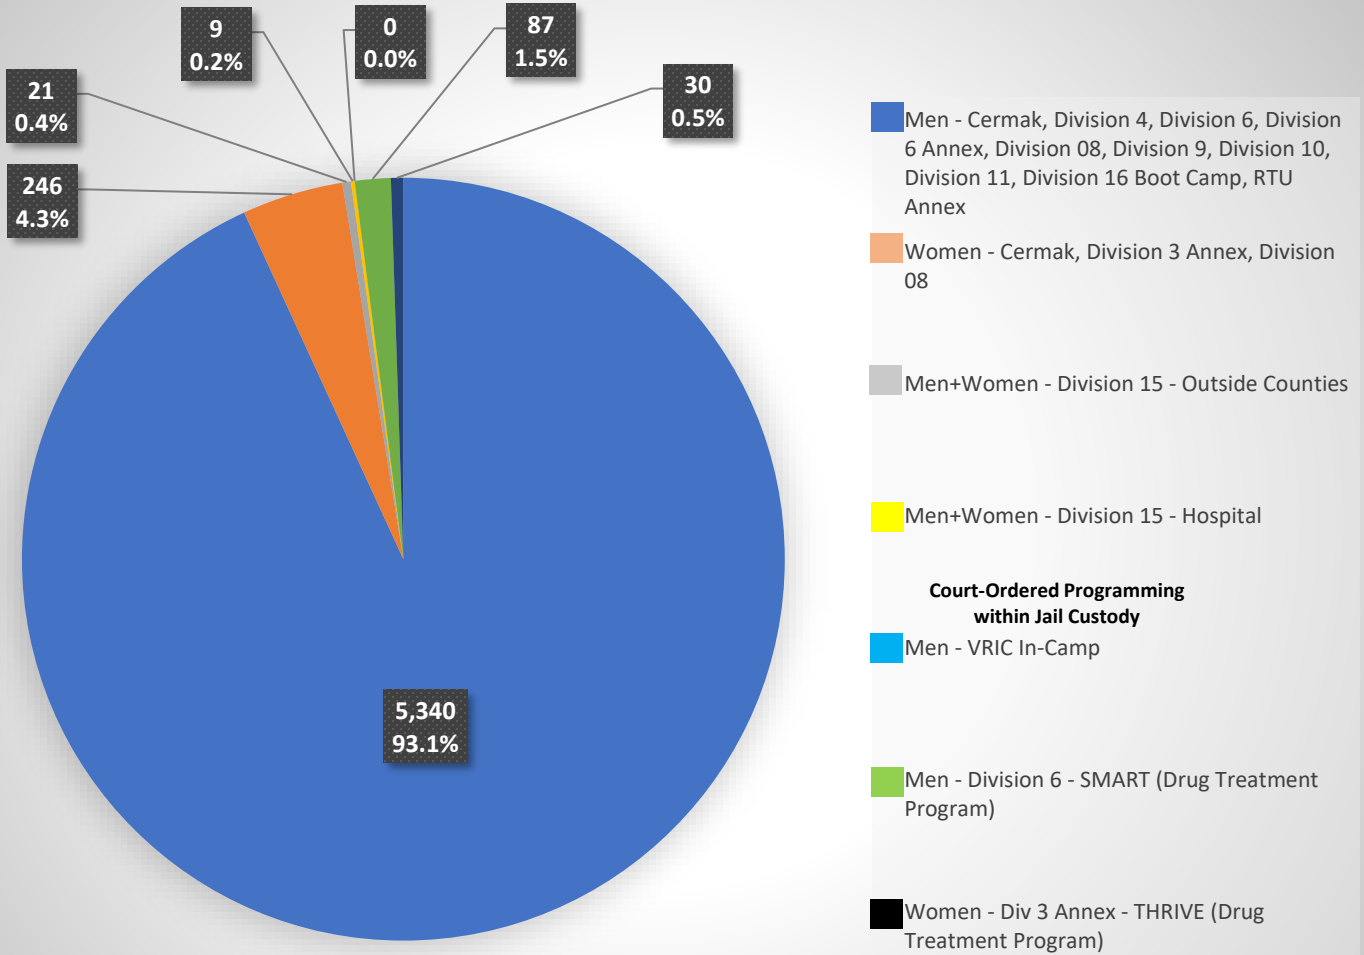

## 10/15/2021

Under the Custody of the Sheriff	
<b>Total Male and Female</b>	<b>8,663</b>
Jail Population	5,733
Community Corrections	2,930

### Jail Population - Behind the Walls

Behind the Walls: Detainees that are physically housed under the Sheriff's custody 24 hours a day/7 days a week. This includes all populations listed on this chart - Divisional populations male & female, Outside Counties, Hospital, PRC, Women's Residential, & VRIC. Detainees in court-ordered treatment programs (PRC, Women's Residential, VRIC) are housed at CCDOC 24 hours a day/7 days week.

#### Race Distribution

#### Age Distribution