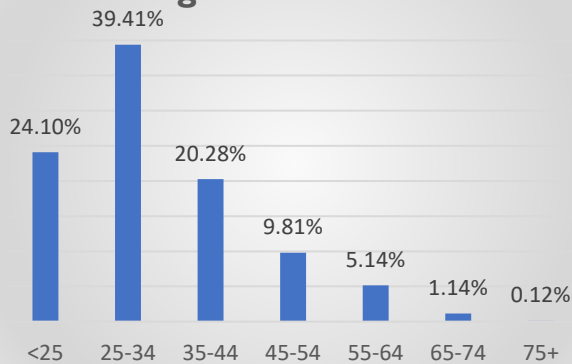

Sheriff's Daily Report

10/14/2021

Under the Custody of the Sheriff	
Total Male and Female	8,675
Jail Population	5,740
Community Corrections	2,935

Behind the Walls: Detainees that are physically housed under the Sheriff's custody 24 hours a day/7 days a week. This includes all populations listed on this chart - Divisional populations male & female, Outside Counties, Hospital, PRC, Women's Residential, & VRIC. Detainees in court-ordered treatment programs (PRC, Women's Residential, VRIC) are housed at CCDOC 24 hours a day/7 days week.

Sheriff's Daily Report

10/14/2021

CCSO Population Demographics

In Confinement

Gender Distribution

Race Distribution

Age Distribution

Community Corrections

Gender Distribution

Race Distribution

Age Distribution