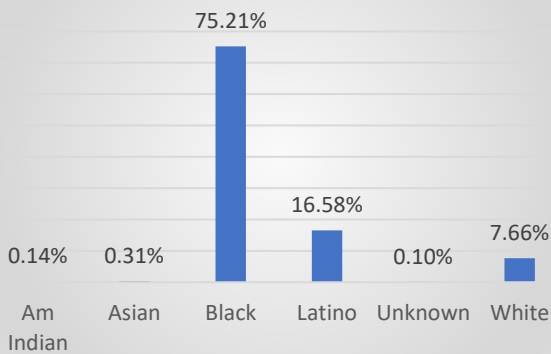

Sheriff's Daily Report

10/14/2021

Under the Custody of the Sheriff	
Total Male and Female	8,675
Jail Population	5,740
Community Corrections	2,935

Behind the Walls: Detainees that are physically housed under the Sheriff's custody 24 hours a day/7 days a week. This includes all populations listed on this chart - Divisional populations male & female, Outside Counties, Hospital, PRC, Women's Residential, & VRIC. Detainees in court-ordered treatment programs (PRC, Women's Residential, VRIC) are housed at CCDOC 24 hours a day/7 days week.

Sheriff's Daily Report

10/14/2021

CCSO Population Demographics

In Confinement

Gender Distribution

Race Distribution

Age Distribution

Community Corrections

Gender Distribution

Race Distribution

Age Distribution