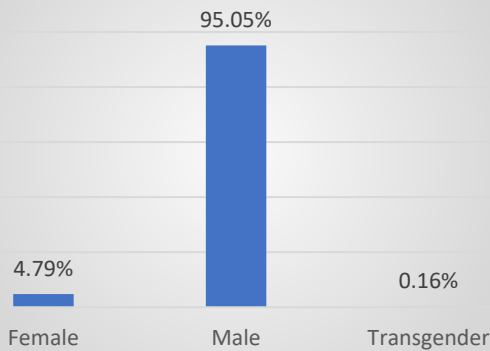

Sheriff's Daily Report

10/14/2021

CCSO Population Demographics

In Confinement

Gender Distribution