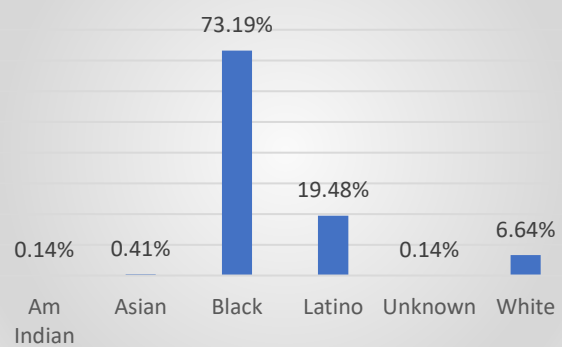

Sheriff's Daily Report

10/14/2021

Under the Custody of the Sheriff	
Total Male and Female	8,675
Jail Population	5,740
Community Corrections	2,935

Behind the Walls: Detainees that are physically housed under the Sheriff's custody 24 hours a day/7 days a week. This includes all populations listed on this chart - Divisional populations male & female, Outside Counties, Hospital, PRC, Women's Residential, & VRIC. Detainees in court-ordered treatment programs (PRC, Women's Residential, VRIC) are housed at CCDOC 24 hours a day/7 days week.

Sheriff's Daily Report

10/14/2021

CCSO Population Demographics

In Confinement

Gender Distribution

Race Distribution

Age Distribution

Community Corrections

Gender Distribution

Race Distribution

Age Distribution