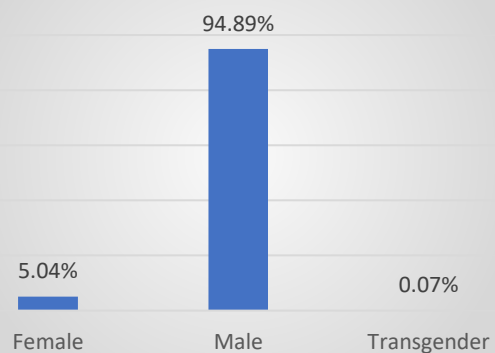

Sheriff's Daily Report

10/14/2021

Under the Custody of the Sheriff	
Total Male and Female	8,675
Jail Population	5,740
Community Corrections	2,935

Behind the Walls: Detainees that are physically housed under the Sheriff's custody 24 hours a day/7 days a week. This includes all populations listed on this chart - Divisional populations male & female, Outside Counties, Hospital, PRC, Women's Residential, & VRIC. Detainees in court-ordered treatment programs (PRC, Women's Residential, VRIC) are housed at CCDOC 24 hours a day/7 days week.

Sheriff's Daily Report

10/14/2021

CCSO Population Demographics

In Confinement

Gender Distribution

Race Distribution

Age Distribution

Community Corrections

Gender Distribution

Race Distribution

Age Distribution