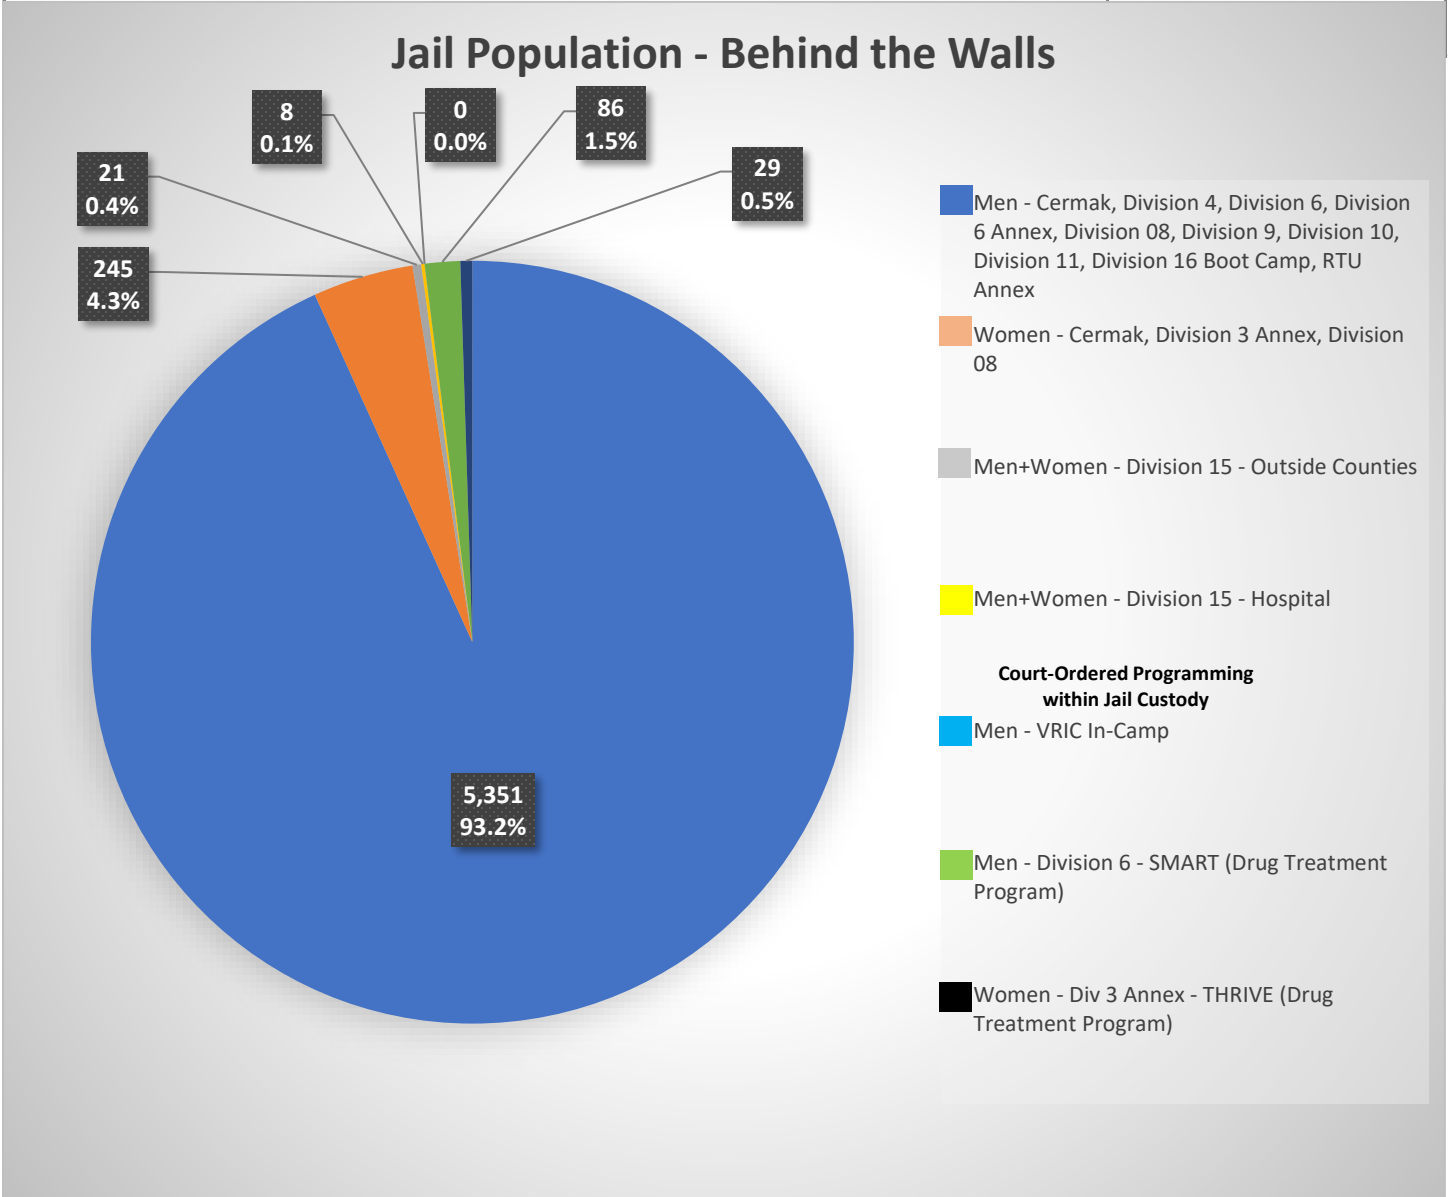

Sheriff's Daily Report

10/14/2021

Under the Custody of the Sheriff	
Total Male and Female	8,675
Jail Population	5,740
Community Corrections	2,935

Behind the Walls: Detainees that are physically housed under the Sheriff's custody 24 hours a day/7 days a week. This includes all populations listed on this chart - Divisional populations male & female, Outside Counties, Hospital, PRC, Women's Residential, & VRIC. Detainees in court-ordered treatment programs (PRC, Women's Residential, VRIC) are housed at CCDOC 24 hours a day/7 days week.

Sheriff's Daily Report

10/14/2021

CCSO Population Demographics

In Confinement

Gender Distribution

Race Distribution

Age Distribution

Community Corrections

Gender Distribution

Race Distribution

Age Distribution