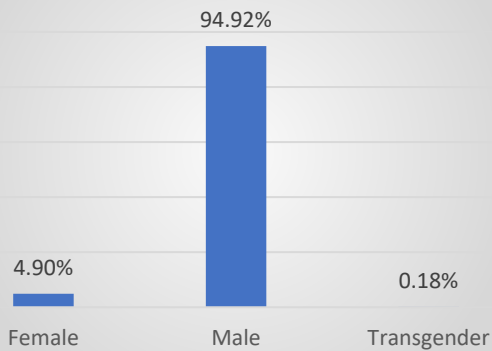

Sheriff's Daily Report

10/13/2021

CCSO Population Demographics

In Confinement

Community Corrections

Gender Distribution