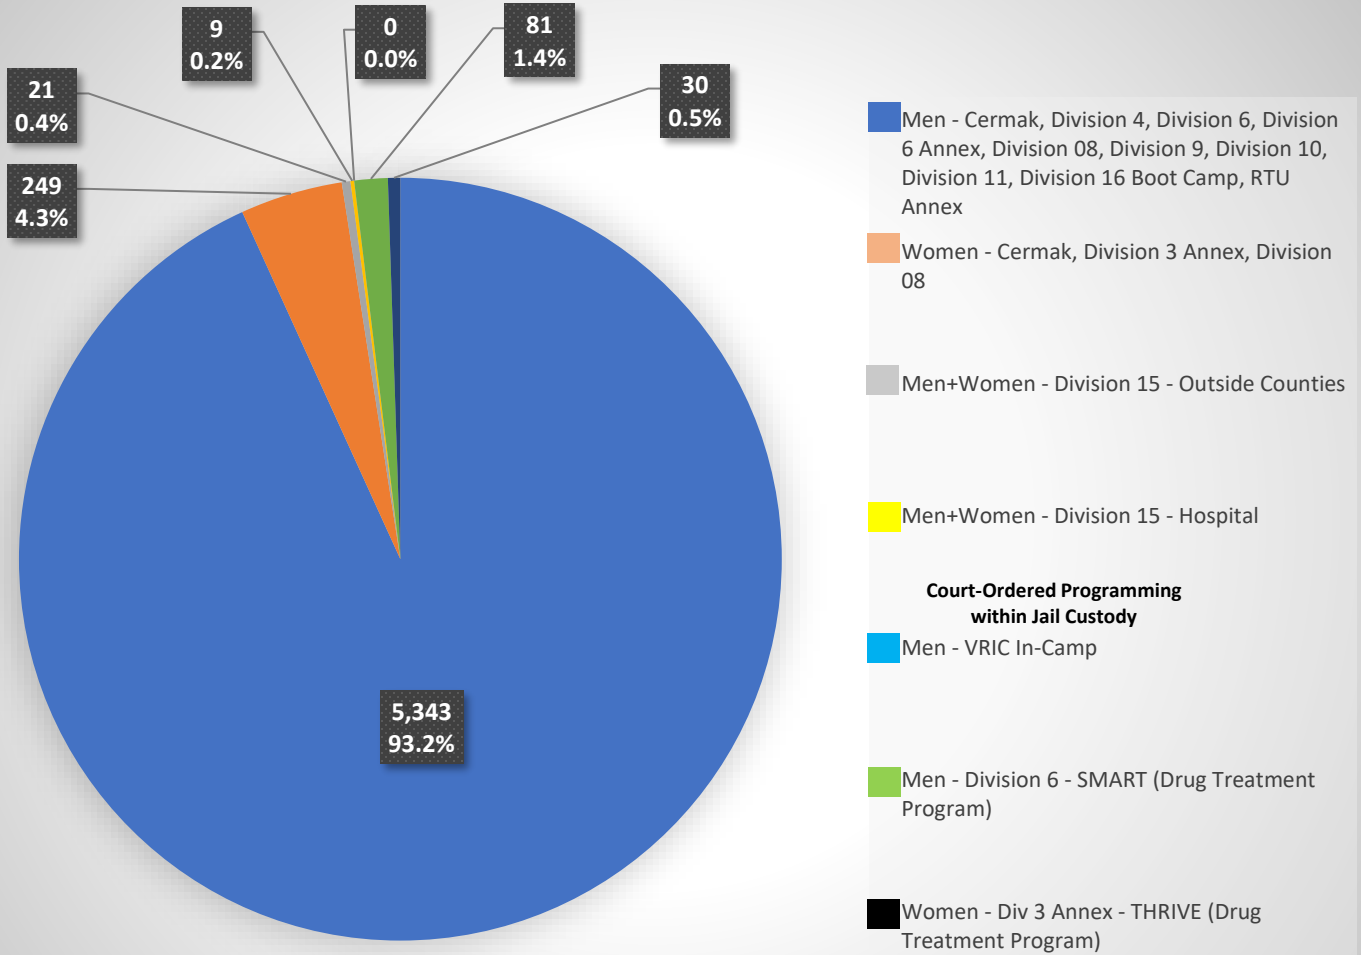

## 10/13/2021

Under the Custody of the Sheriff	
Total Male and Female	<b>8,685</b>
Jail Population	5,733
Community Corrections	2,952

### Jail Population - Behind the Walls

Behind the Walls: Detainees that are physically housed under the Sheriff's custody 24 hours a day/7 days a week. This includes all populations listed on this chart - Divisional populations male & female, Outside Counties, Hospital, PRC, Women's Residential, & VRIC. Detainees in court-ordered treatment programs (PRC, Women's Residential, VRIC) are housed at CCDOC 24 hours a day/7 days week.

#### Age Distribution