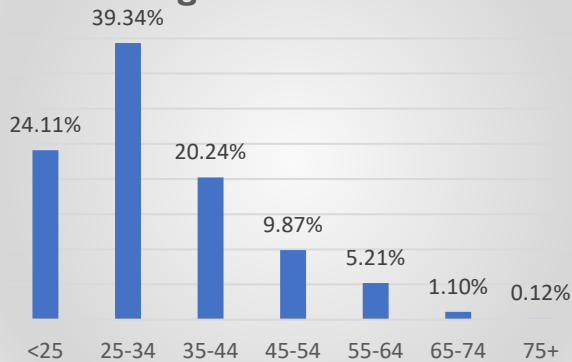

Behind the Walls: Detainees that are physically housed under the Sheriff's custody 24 hours a day/7 days a week. This includes all populations listed on this chart - Divisional populations male & female, Outside Counties, Hospital, PRC, Women's Residential, & VRIC. Detainees in court-ordered treatment programs (PRC, Women's Residential, VRIC) are housed at CCDOC 24 hours a day/7 days week.

Sheriff's Daily Report

10/9/2021

CCSO Population Demographics

In Confinement

Gender Distribution

Race Distribution

Age Distribution

Community Corrections

Gender Distribution

Race Distribution

Age Distribution