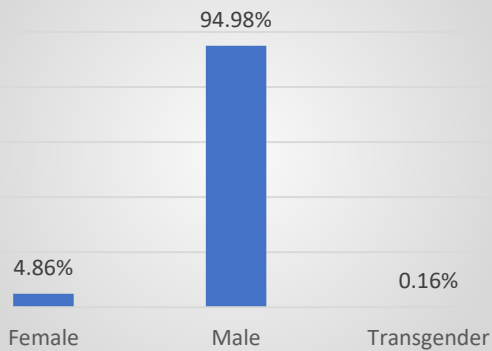

CCSO Population Demographics

In Confinement

Gender Distribution