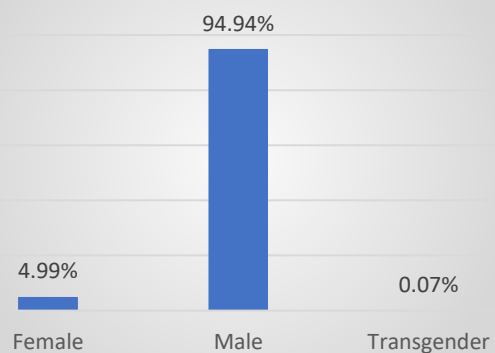

Behind the Walls: Detainees that are physically housed under the Sheriff's custody 24 hours a day/7 days a week. This includes all populations listed on this chart - Divisional populations male & female, Outside Counties, Hospital, PRC, Women's Residential, & VRIC. Detainees in court-ordered treatment programs (PRC, Women's Residential, VRIC) are housed at CCDOC 24 hours a day/7 days week.

Sheriff's Daily Report

10/9/2021

CCSO Population Demographics

In Confinement

Gender Distribution

Race Distribution

Age Distribution

Community Corrections

Gender Distribution

Race Distribution

Age Distribution