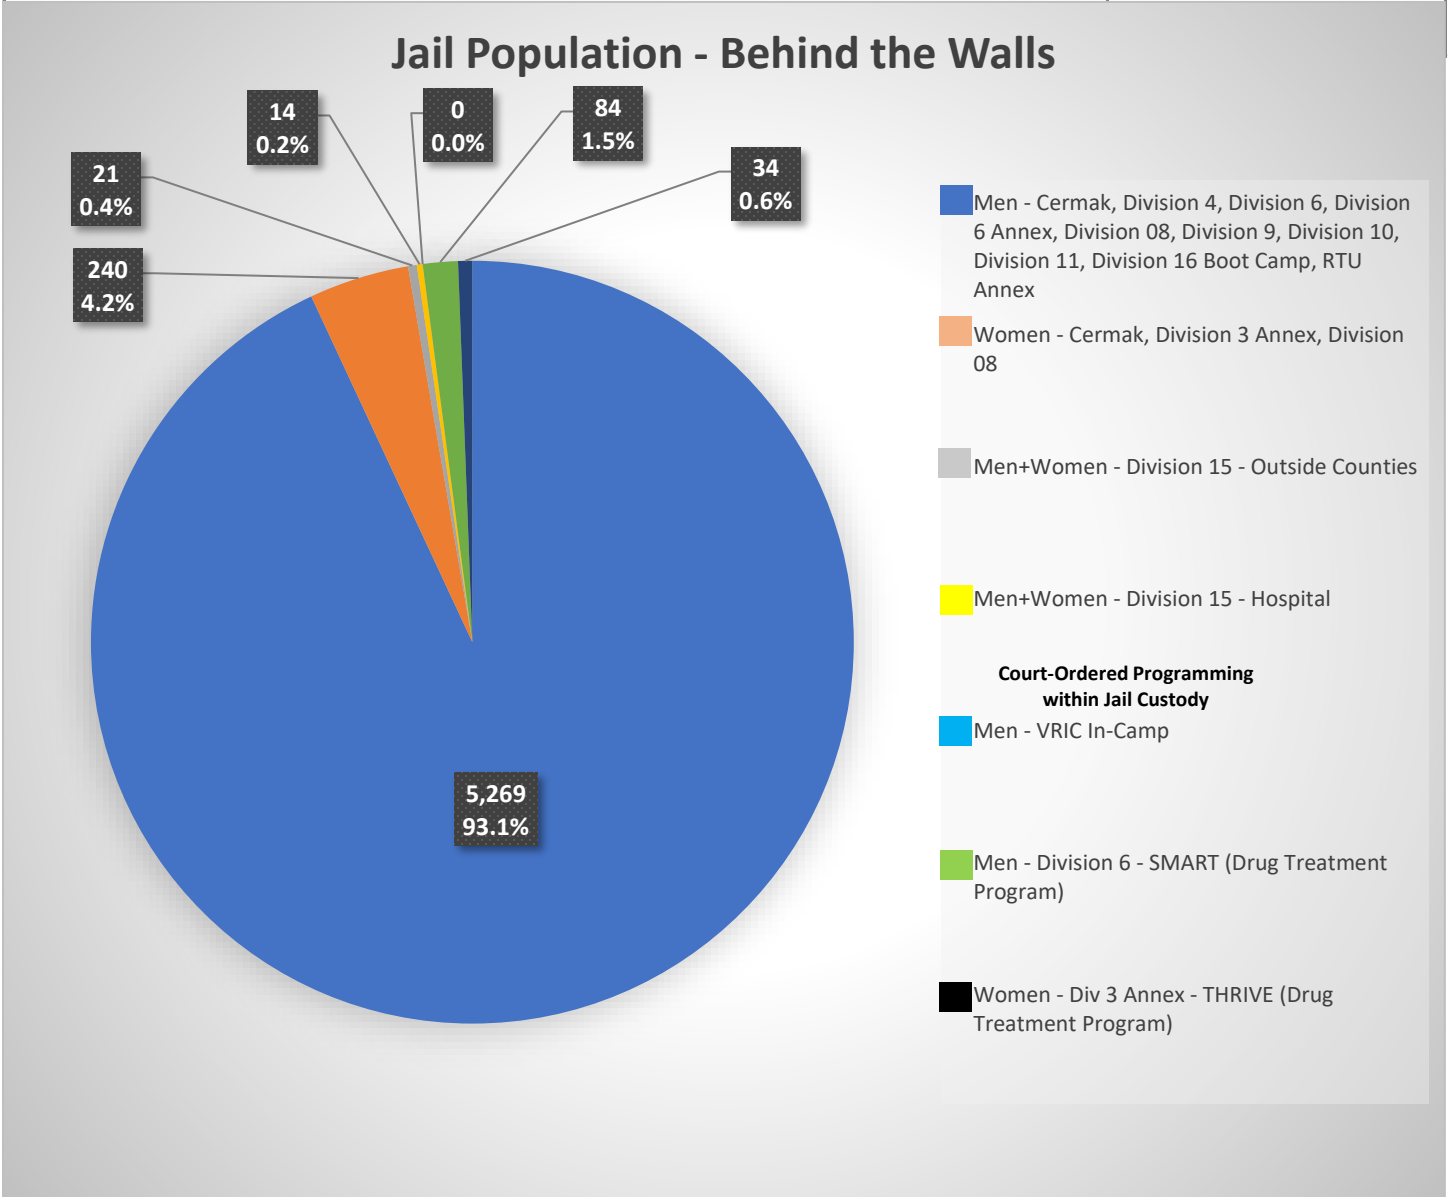

Sheriff's Daily Report

10/9/2021

| Under the Custody of the Sheriff | |
|----------------------------------|--------------|
| Total Male and Female | 8,608 |
| Jail Population | 5,662 |
| Community Corrections | 2,946 |

Behind the Walls: Detainees that are physically housed under the Sheriff's custody 24 hours a day/7 days a week. This includes all populations listed on this chart - Divisional populations male & female, Outside Counties, Hospital, PRC, Women's Residential, & VRIC. Detainees in court-ordered treatment programs (PRC, Women's Residential, VRIC) are housed at CCDOC 24 hours a day/7 days week.

Sheriff's Daily Report

10/9/2021

CCSO Population Demographics

In Confinement

Gender Distribution

Race Distribution

Age Distribution

Community Corrections

Gender Distribution

Race Distribution

Age Distribution