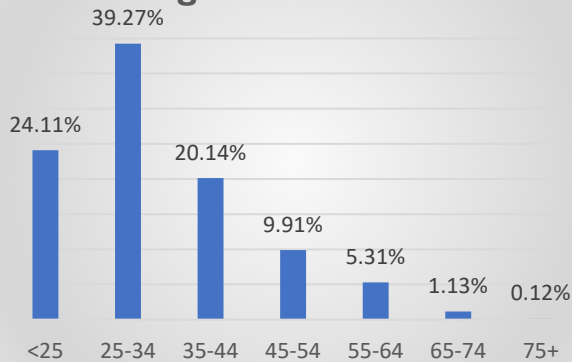

Sheriff's Daily Report

10/6/2021

Under the Custody of the Sheriff	
Total Male and Female	8,667
Jail Population	5,688
Community Corrections	2,979

Jail Population - Behind the Walls

Behind the Walls: Detainees that are physically housed under the Sheriff's custody 24 hours a day/7 days a week. This includes all populations listed on this chart - Divisional populations male & female, Outside Counties, Hospital, PRC, Women's Residential, & VRIC. Detainees in court-ordered treatment programs (PRC, Women's Residential, VRIC) are housed at CCDOC 24 hours a day/7 days week.

Sheriff's Daily Report

10/6/2021

CCSO Population Demographics

In Confinement

Gender Distribution

Race Distribution

Age Distribution

Community Corrections

Gender Distribution

Race Distribution

Age Distribution