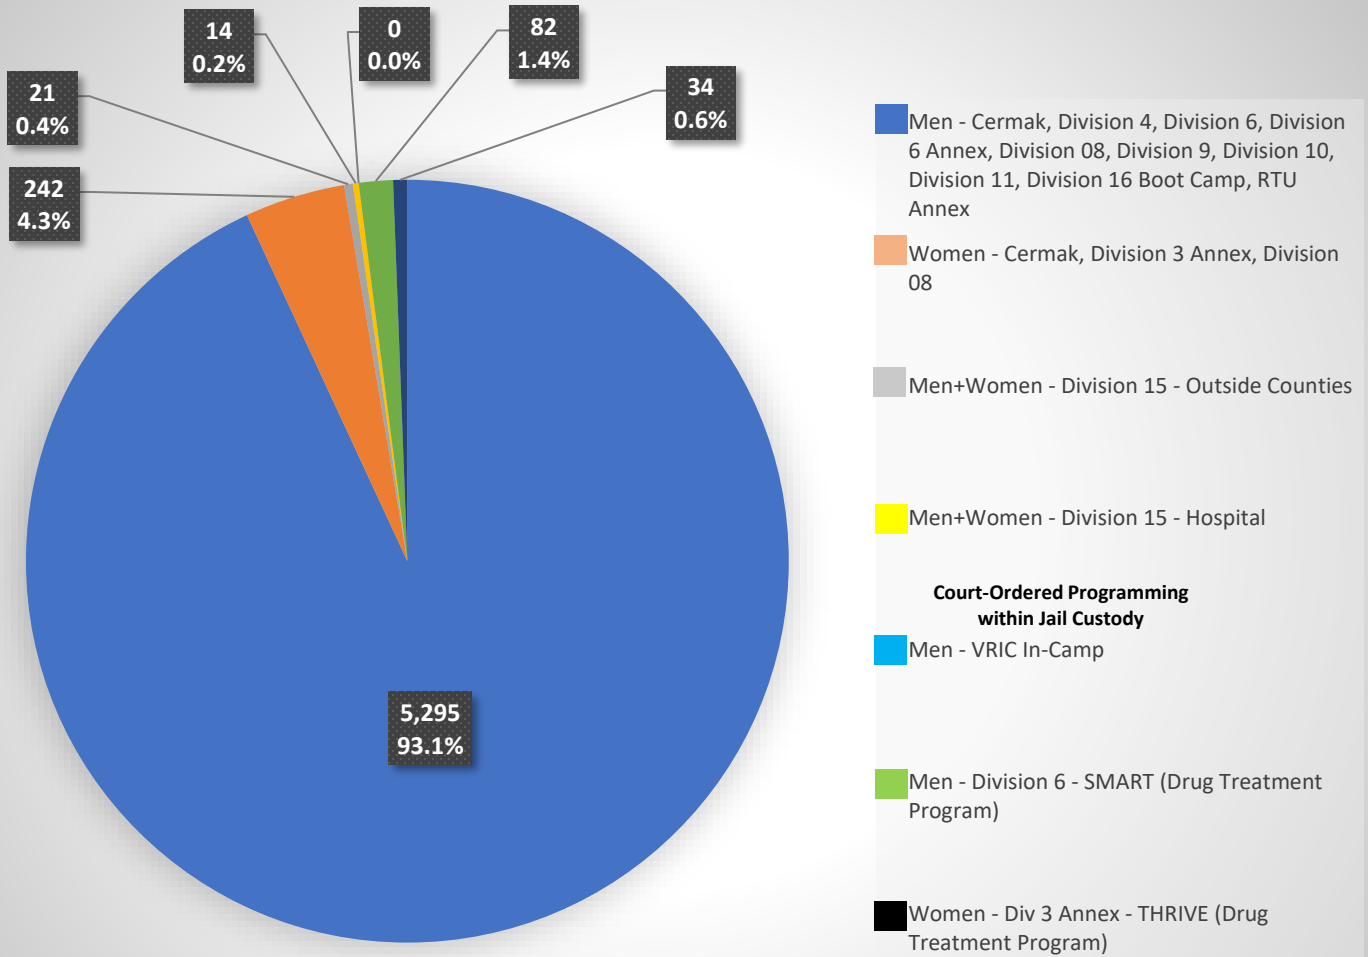

Sheriff's Daily Report

10/6/2021

Under the Custody of the Sheriff	
Total Male and Female	8,667
Jail Population	5,688
Community Corrections	2,979

Jail Population - Behind the Walls

Behind the Walls: Detainees that are physically housed under the Sheriff's custody 24 hours a day/7 days a week. This includes all populations listed on this chart - Divisional populations male & female, Outside Counties, Hospital, PRC, Women's Residential, & VRIC. Detainees in court-ordered treatment programs (PRC, Women's Residential, VRIC) are housed at CCDOC 24 hours a day/7 days week.

Sheriff's Daily Report

10/6/2021

CCSO Population Demographics

In Confinement

Gender Distribution

Race Distribution

Age Distribution

Community Corrections

Gender Distribution

Race Distribution

Age Distribution