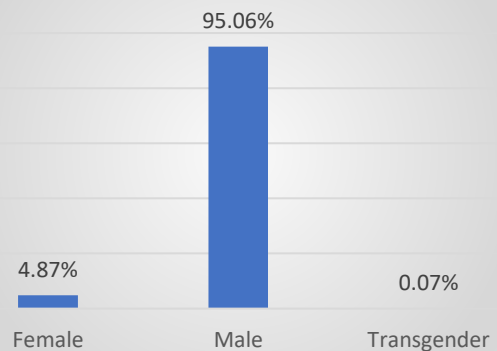

Sheriff's Daily Report

10/6/2021

Under the Custody of the Sheriff	
Total Male and Female	8,667
Jail Population	5,688
Community Corrections	2,979

Jail Population - Behind the Walls

Behind the Walls: Detainees that are physically housed under the Sheriff's custody 24 hours a day/7 days a week. This includes all populations listed on this chart - Divisional populations male & female, Outside Counties, Hospital, PRC, Women's Residential, & VRIC. Detainees in court-ordered treatment programs (PRC, Women's Residential, VRIC) are housed at CCDOC 24 hours a day/7 days week.

Sheriff's Daily Report

10/6/2021

CCSO Population Demographics

In Confinement

Gender Distribution

Race Distribution

Age Distribution

Community Corrections

Gender Distribution

Race Distribution

Age Distribution