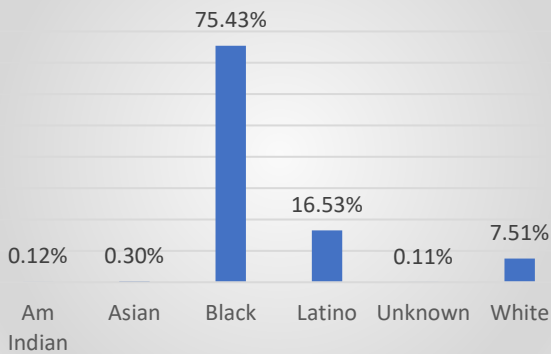

Sheriff's Daily Report

10/6/2021

Under the Custody of the Sheriff	
Total Male and Female	8,667
Jail Population	5,688
Community Corrections	2,979

Jail Population - Behind the Walls

Behind the Walls: Detainees that are physically housed under the Sheriff's custody 24 hours a day/7 days a week. This includes all populations listed on this chart - Divisional populations male & female, Outside Counties, Hospital, PRC, Women's Residential, & VRIC. Detainees in court-ordered treatment programs (PRC, Women's Residential, VRIC) are housed at CCDOC 24 hours a day/7 days week.

Sheriff's Daily Report

10/6/2021

CCSO Population Demographics

In Confinement

Gender Distribution

Race Distribution

Age Distribution

Community Corrections

Gender Distribution

Race Distribution

Age Distribution