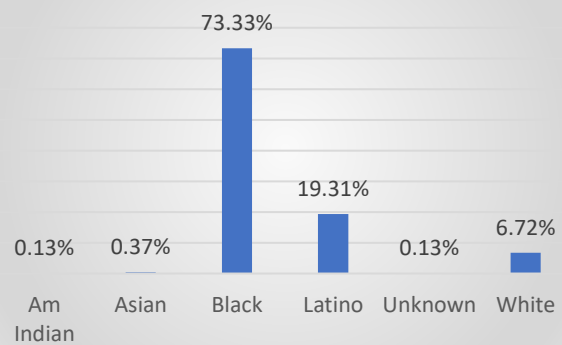

Sheriff's Daily Report

10/6/2021

Under the Custody of the Sheriff	
Total Male and Female	8,667
Jail Population	5,688
Community Corrections	2,979

Jail Population - Behind the Walls

Behind the Walls: Detainees that are physically housed under the Sheriff's custody 24 hours a day/7 days a week. This includes all populations listed on this chart - Divisional populations male & female, Outside Counties, Hospital, PRC, Women's Residential, & VRIC. Detainees in court-ordered treatment programs (PRC, Women's Residential, VRIC) are housed at CCDOC 24 hours a day/7 days week.

Sheriff's Daily Report

10/6/2021

CCSO Population Demographics

In Confinement

Gender Distribution

Race Distribution

Age Distribution

Community Corrections

Gender Distribution

Race Distribution

Age Distribution