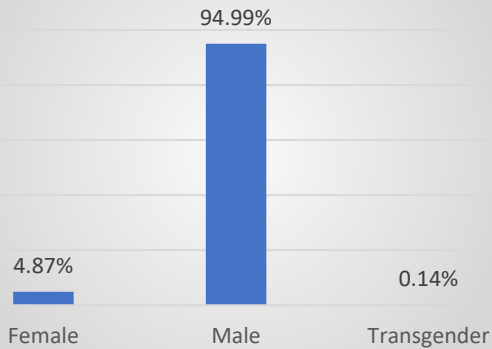

Sheriff's Daily Report

10/6/2021

CCSO Population Demographics

In Confinement

Gender Distribution