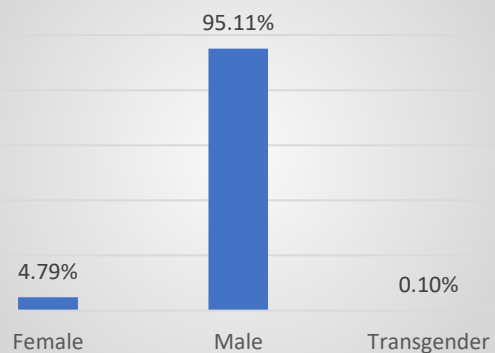

Sheriff's Daily Report

10/5/2021

Under the Custody of the Sheriff	
Total Male and Female	8,684
Jail Population	5,696
Community Corrections	2,988

Jail Population - Behind the Walls

Behind the Walls: Detainees that are physically housed under the Sheriff's custody 24 hours a day/7 days a week. This includes all populations listed on this chart - Divisional populations male & female, Outside Counties, Hospital, PRC, Women's Residential, & VRIC. Detainees in court-ordered treatment programs (PRC, Women's Residential, VRIC) are housed at CCDOC 24 hours a day/7 days week.

Sheriff's Daily Report

10/5/2021

CCSO Population Demographics

In Confinement

Community Corrections

Gender Distribution

Gender Distribution

Race Distribution

Race Distribution

Age Distribution

Age Distribution