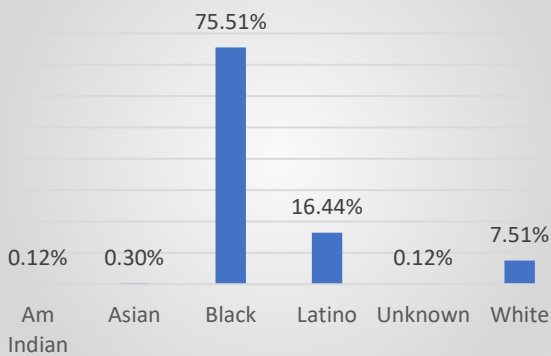

Sheriff's Daily Report

10/5/2021

Under the Custody of the Sheriff	
Total Male and Female	8,684
Jail Population	5,696
Community Corrections	2,988

Jail Population - Behind the Walls

Behind the Walls: Detainees that are physically housed under the Sheriff's custody 24 hours a day/7 days a week. This includes all populations listed on this chart - Divisional populations male & female, Outside Counties, Hospital, PRC, Women's Residential, & VRIC. Detainees in court-ordered treatment programs (PRC, Women's Residential, VRIC) are housed at CCDOC 24 hours a day/7 days week.

Sheriff's Daily Report

10/5/2021

CCSO Population Demographics

In Confinement

Community Corrections

Gender Distribution

Gender Distribution

Race Distribution

Race Distribution

Age Distribution

Age Distribution