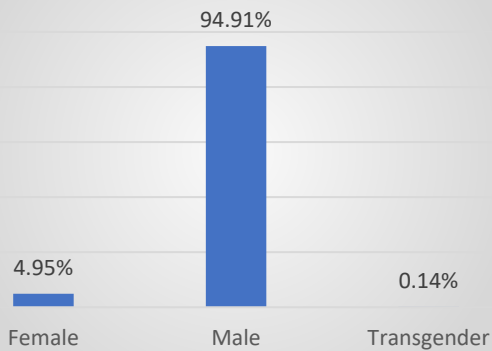

Sheriff's Daily Report

10/5/2021

Under the Custody of the Sheriff	
Total Male and Female	8,684
Jail Population	5,696
Community Corrections	2,988

Jail Population - Behind the Walls

Behind the Walls: Detainees that are physically housed under the Sheriff's custody 24 hours a day/7 days a week. This includes all populations listed on this chart - Divisional populations male & female, Outside Counties, Hospital, PRC, Women's Residential, & VRIC. Detainees in court-ordered treatment programs (PRC, Women's Residential, VRIC) are housed at CCDOC 24 hours a day/7 days week.

Sheriff's Daily Report

10/5/2021

CCSO Population Demographics

In Confinement

Community Corrections

Gender Distribution

Gender Distribution

Race Distribution

Race Distribution

Age Distribution

Age Distribution