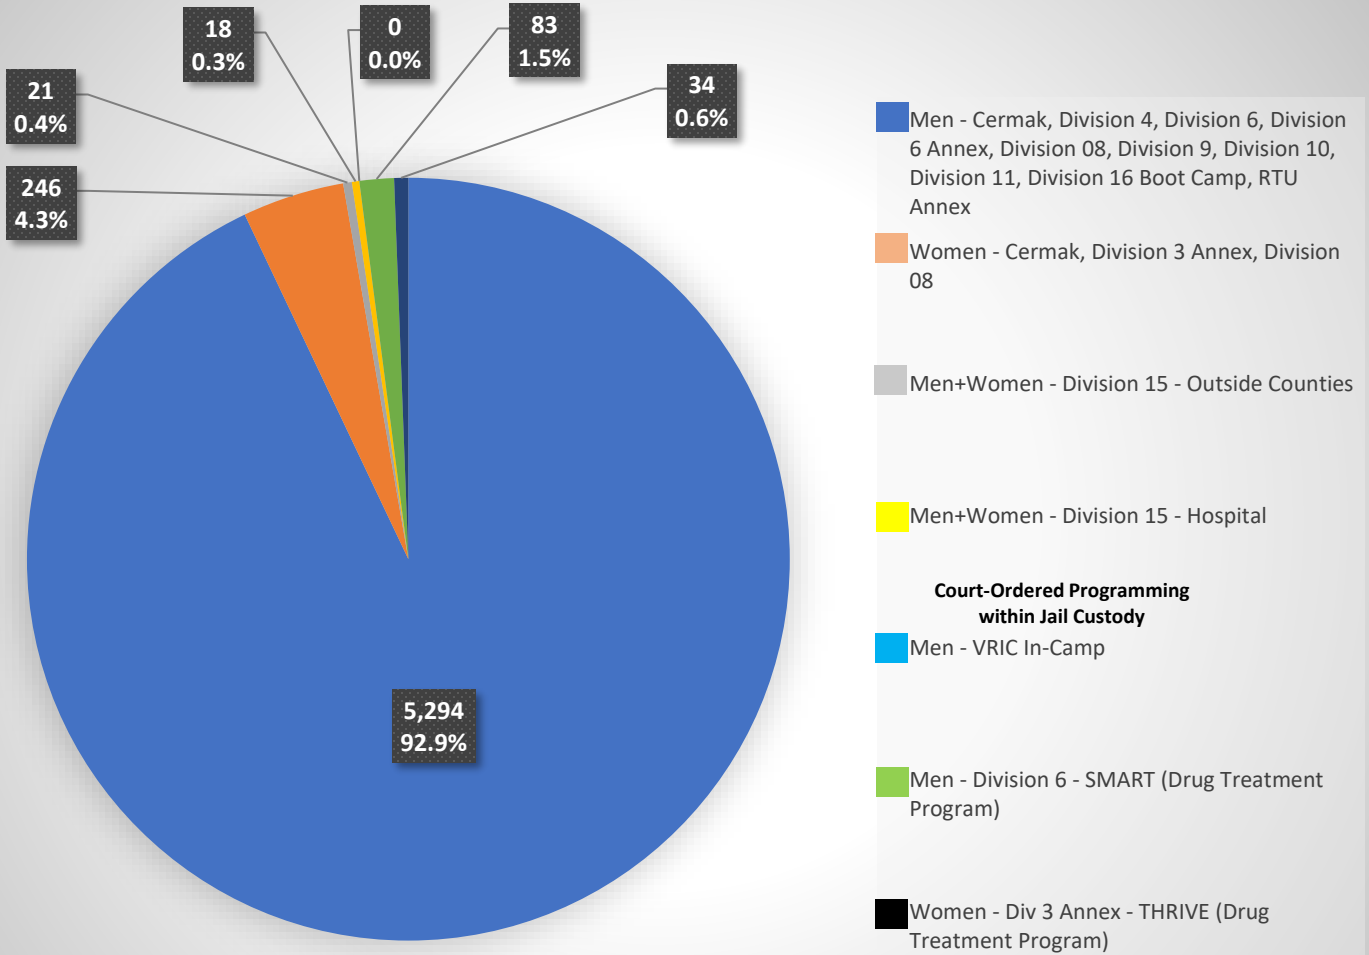

Sheriff's Daily Report

10/5/2021

Under the Custody of the Sheriff	
Total Male and Female	8,684
Jail Population	5,696
Community Corrections	2,988

Jail Population - Behind the Walls

Behind the Walls: Detainees that are physically housed under the Sheriff's custody 24 hours a day/7 days a week. This includes all populations listed on this chart - Divisional populations male & female, Outside Counties, Hospital, PRC, Women's Residential, & VRIC. Detainees in court-ordered treatment programs (PRC, Women's Residential, VRIC) are housed at CCDOC 24 hours a day/7 days week.

Sheriff's Daily Report

10/5/2021

CCSO Population Demographics

In Confinement

Community Corrections

Gender Distribution

Gender Distribution

Race Distribution

Race Distribution

Age Distribution

Age Distribution