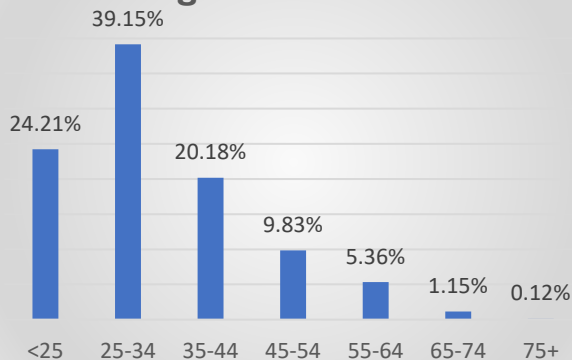

Sheriff's Daily Report

10/5/2021

Under the Custody of the Sheriff	
Total Male and Female	8,684
Jail Population	5,696
Community Corrections	2,988

Jail Population - Behind the Walls

Behind the Walls: Detainees that are physically housed under the Sheriff's custody 24 hours a day/7 days a week. This includes all populations listed on this chart - Divisional populations male & female, Outside Counties, Hospital, PRC, Women's Residential, & VRIC. Detainees in court-ordered treatment programs (PRC, Women's Residential, VRIC) are housed at CCDOC 24 hours a day/7 days week.

Sheriff's Daily Report

10/5/2021

CCSO Population Demographics

In Confinement

Community Corrections

Gender Distribution

Gender Distribution

Race Distribution

Race Distribution

Age Distribution

Age Distribution