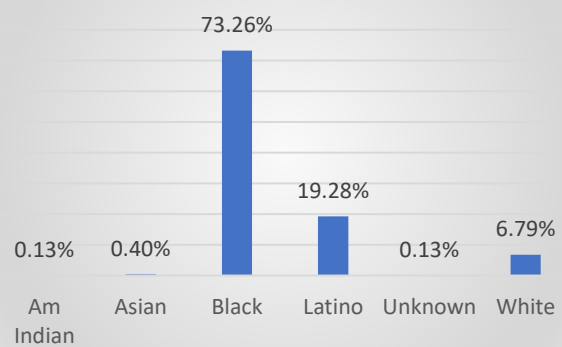

Sheriff's Daily Report

10/5/2021

Under the Custody of the Sheriff	
Total Male and Female	8,684
Jail Population	5,696
Community Corrections	2,988

Jail Population - Behind the Walls

Behind the Walls: Detainees that are physically housed under the Sheriff's custody 24 hours a day/7 days a week. This includes all populations listed on this chart - Divisional populations male & female, Outside Counties, Hospital, PRC, Women's Residential, & VRIC. Detainees in court-ordered treatment programs (PRC, Women's Residential, VRIC) are housed at CCDOC 24 hours a day/7 days week.

Sheriff's Daily Report

10/5/2021

CCSO Population Demographics

In Confinement

Community Corrections

Gender Distribution

Gender Distribution

Race Distribution

Race Distribution

Age Distribution

Age Distribution