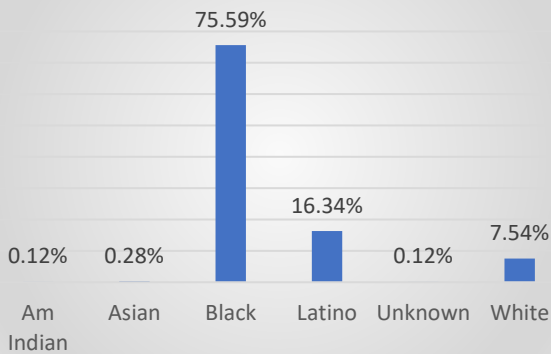

Sheriff's Daily Report

10/4/2021

Under the Custody of the Sheriff	
Total Male and Female	8,721
Jail Population	5,712
Community Corrections	3,009

Jail Population - Behind the Walls

Behind the Walls: Detainees that are physically housed under the Sheriff's custody 24 hours a day/7 days a week. This includes all populations listed on this chart - Divisional populations male & female, Outside Counties, Hospital, PRC, Women's Residential, & VRIC. Detainees in court-ordered treatment programs (PRC, Women's Residential, VRIC) are housed at CCDOC 24 hours a day/7 days week.

Sheriff's Daily Report

10/4/2021

CCSO Population Demographics

In Confinement

Gender Distribution

Race Distribution

Age Distribution

Community Corrections

Gender Distribution

Race Distribution

Age Distribution