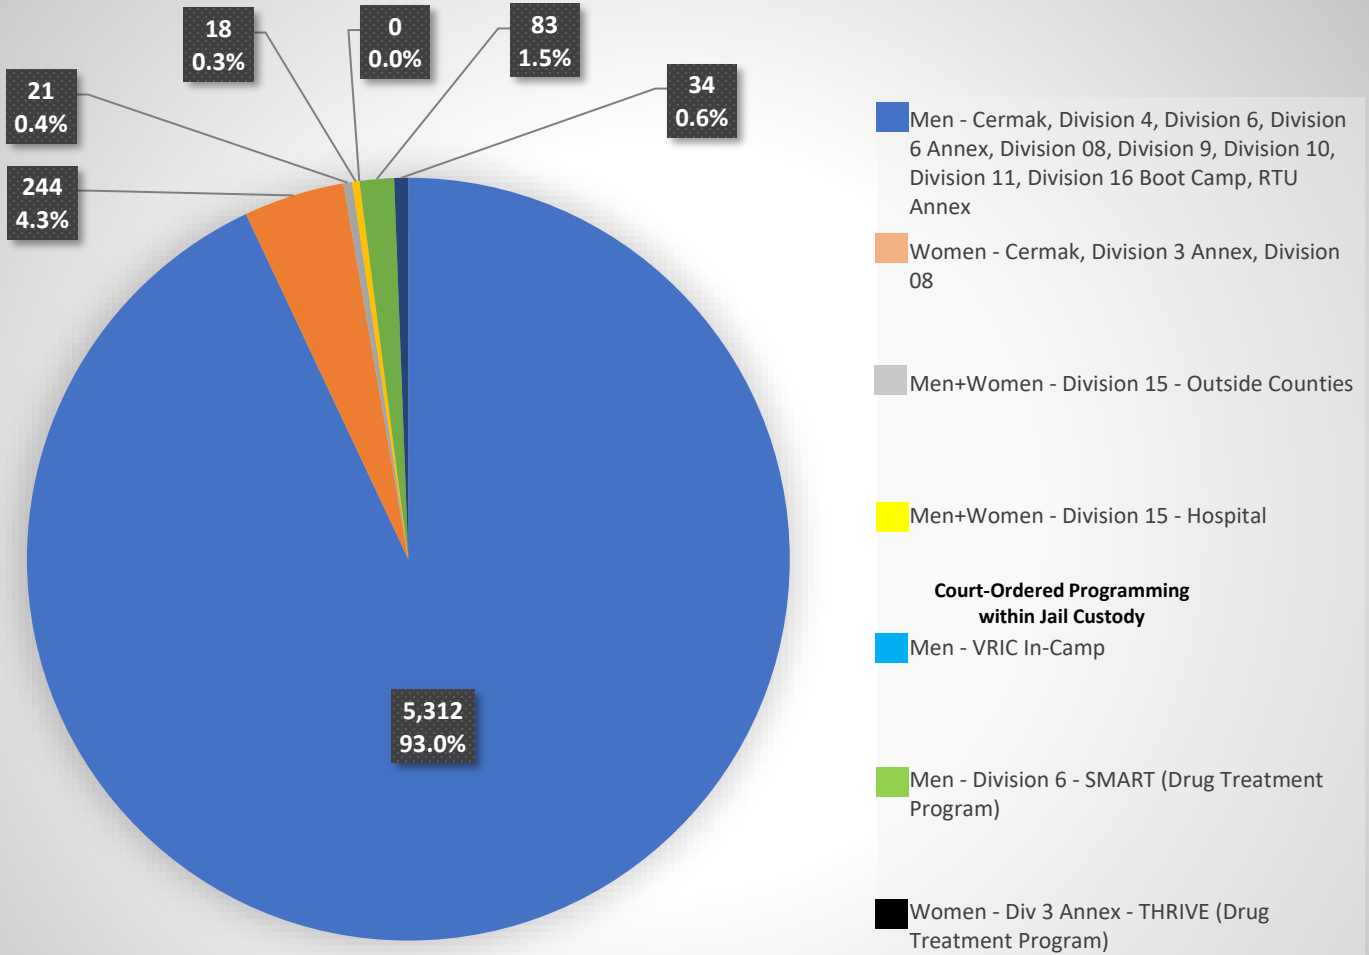

Sheriff's Daily Report

10/4/2021

Under the Custody of the Sheriff	
Total Male and Female	8,721
Jail Population	5,712
Community Corrections	3,009

Jail Population - Behind the Walls

Behind the Walls: Detainees that are physically housed under the Sheriff's custody 24 hours a day/7 days a week. This includes all populations listed on this chart - Divisional populations male & female, Outside Counties, Hospital, PRC, Women's Residential, & VRIC. Detainees in court-ordered treatment programs (PRC, Women's Residential, VRIC) are housed at CCDOC 24 hours a day/7 days week.

Sheriff's Daily Report

10/4/2021

CCSO Population Demographics

In Confinement

Gender Distribution

Race Distribution

Age Distribution

Community Corrections

Gender Distribution

Race Distribution

Age Distribution