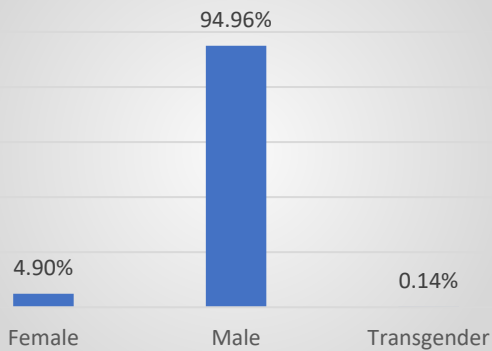

Sheriff's Daily Report

10/4/2021

CCSO Population Demographics

In Confinement

Gender Distribution