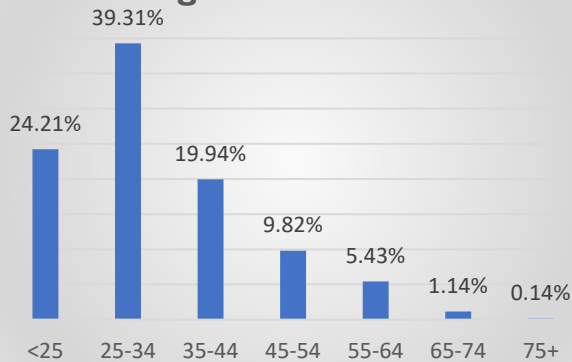

Sheriff's Daily Report

10/4/2021

Under the Custody of the Sheriff	
Total Male and Female	8,721
Jail Population	5,712
Community Corrections	3,009

Jail Population - Behind the Walls

Behind the Walls: Detainees that are physically housed under the Sheriff's custody 24 hours a day/7 days a week. This includes all populations listed on this chart - Divisional populations male & female, Outside Counties, Hospital, PRC, Women's Residential, & VRIC. Detainees in court-ordered treatment programs (PRC, Women's Residential, VRIC) are housed at CCDOC 24 hours a day/7 days week.

Sheriff's Daily Report

10/4/2021

CCSO Population Demographics

In Confinement

Gender Distribution

Race Distribution

Age Distribution

Community Corrections

Gender Distribution

Race Distribution

Age Distribution