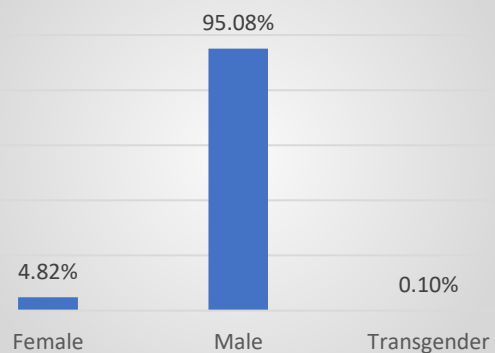

Sheriff's Daily Report

10/4/2021

Under the Custody of the Sheriff	
Total Male and Female	8,721
Jail Population	5,712
Community Corrections	3,009

Jail Population - Behind the Walls

Behind the Walls: Detainees that are physically housed under the Sheriff's custody 24 hours a day/7 days a week. This includes all populations listed on this chart - Divisional populations male & female, Outside Counties, Hospital, PRC, Women's Residential, & VRIC. Detainees in court-ordered treatment programs (PRC, Women's Residential, VRIC) are housed at CCDOC 24 hours a day/7 days week.

Sheriff's Daily Report

10/4/2021

CCSO Population Demographics

In Confinement

Gender Distribution

Race Distribution

Age Distribution

Community Corrections

Gender Distribution

Race Distribution

Age Distribution