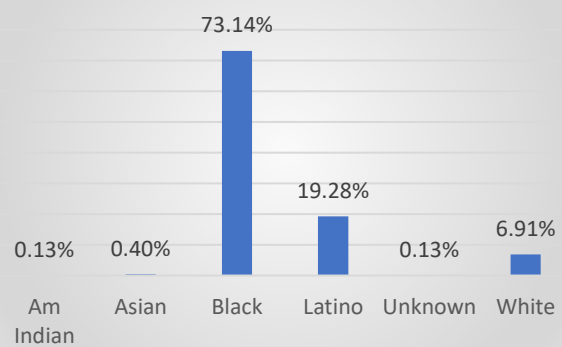

Sheriff's Daily Report

10/4/2021

Under the Custody of the Sheriff	
Total Male and Female	8,721
Jail Population	5,712
Community Corrections	3,009

Jail Population - Behind the Walls

Behind the Walls: Detainees that are physically housed under the Sheriff's custody 24 hours a day/7 days a week. This includes all populations listed on this chart - Divisional populations male & female, Outside Counties, Hospital, PRC, Women's Residential, & VRIC. Detainees in court-ordered treatment programs (PRC, Women's Residential, VRIC) are housed at CCDOC 24 hours a day/7 days week.

Sheriff's Daily Report

10/4/2021

CCSO Population Demographics

In Confinement

Gender Distribution

Race Distribution

Age Distribution

Community Corrections

Gender Distribution

Race Distribution

Age Distribution