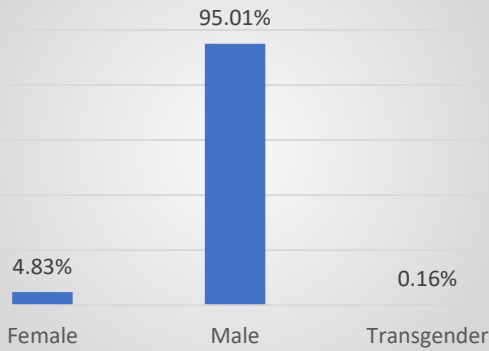

CCSO Population Demographics

In Confinement

Gender Distribution