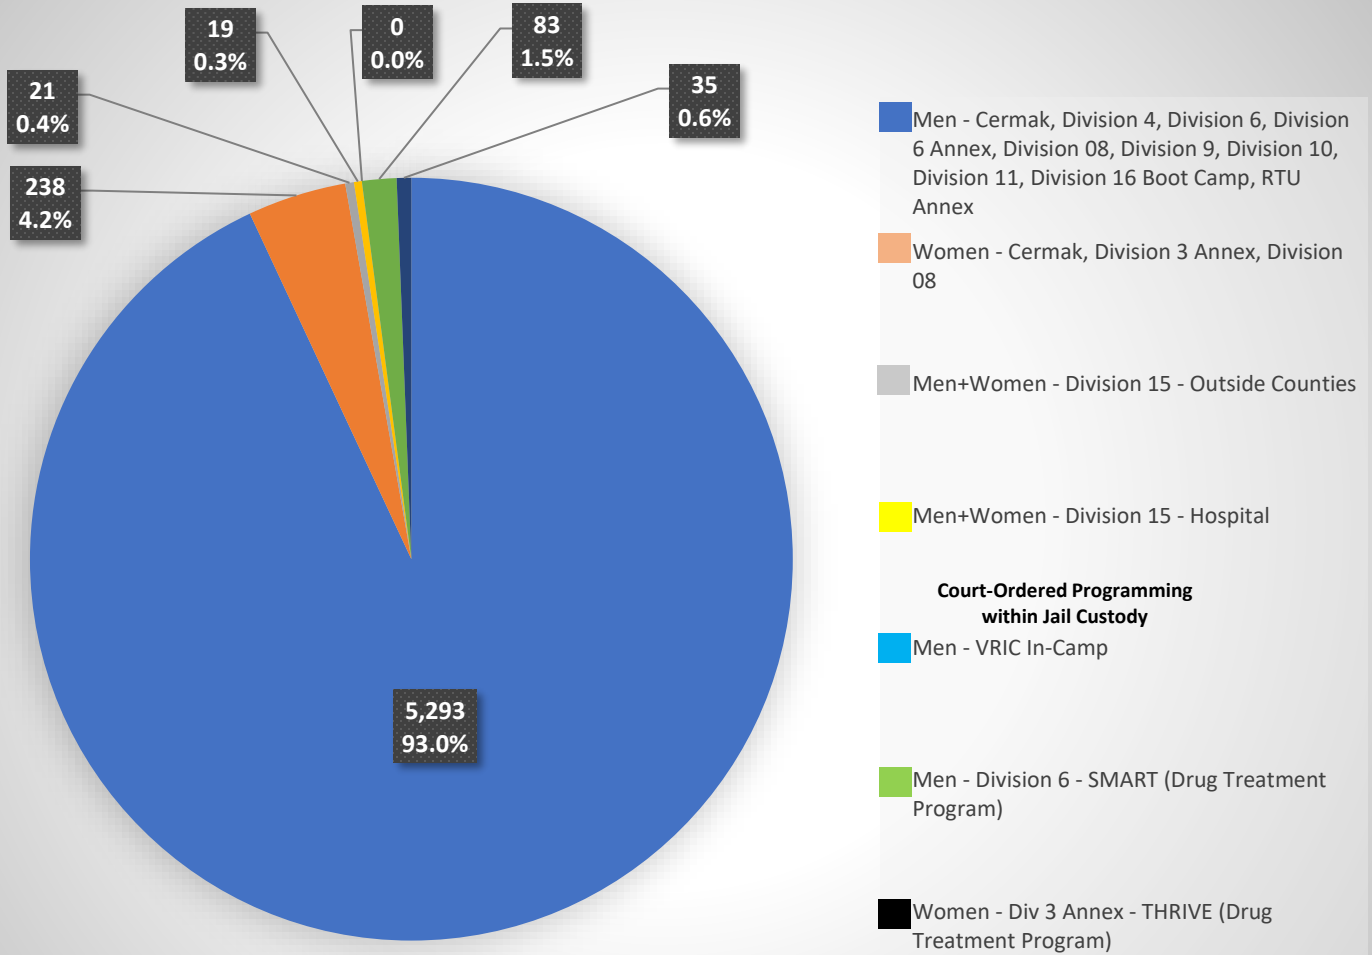

Sheriff's Daily Report

10/3/2021

Under the Custody of the Sheriff	
Total Male and Female	8,694
Jail Population	5,689
Community Corrections	3,005

Jail Population - Behind the Walls

Behind the Walls: Detainees that are physically housed under the Sheriff's custody 24 hours a day/7 days a week. This includes all populations listed on this chart - Divisional populations male & female, Outside Counties, Hospital, PRC, Women's Residential, & VRIC. Detainees in court-ordered treatment programs (PRC, Women's Residential, VRIC) are housed at CCDOC 24 hours a day/7 days week.

Sheriff's Daily Report

10/3/2021

CCSO Population Demographics

In Confinement

Gender Distribution

Race Distribution

Age Distribution

Community Corrections

Gender Distribution

Race Distribution

Age Distribution