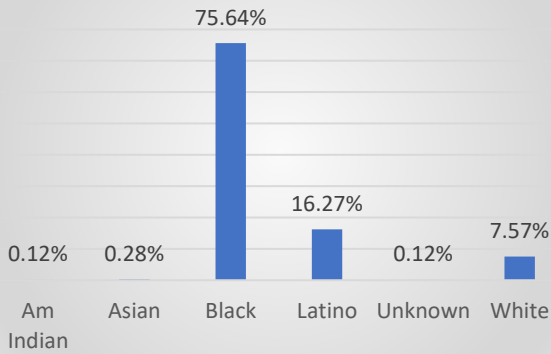

Sheriff's Daily Report

10/3/2021

Under the Custody of the Sheriff	
Total Male and Female	8,694
Jail Population	5,689
Community Corrections	3,005

Jail Population - Behind the Walls

Behind the Walls: Detainees that are physically housed under the Sheriff's custody 24 hours a day/7 days a week. This includes all populations listed on this chart - Divisional populations male & female, Outside Counties, Hospital, PRC, Women's Residential, & VRIC. Detainees in court-ordered treatment programs (PRC, Women's Residential, VRIC) are housed at CCDOC 24 hours a day/7 days week.

Sheriff's Daily Report

10/3/2021

CCSO Population Demographics

In Confinement

Gender Distribution

Race Distribution

Age Distribution

Community Corrections

Gender Distribution

Race Distribution

Age Distribution