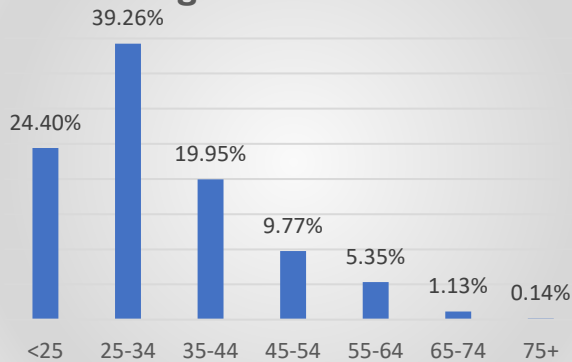

Sheriff's Daily Report

10/3/2021

Under the Custody of the Sheriff	
Total Male and Female	8,694
Jail Population	5,689
Community Corrections	3,005

Jail Population - Behind the Walls

Behind the Walls: Detainees that are physically housed under the Sheriff's custody 24 hours a day/7 days a week. This includes all populations listed on this chart - Divisional populations male & female, Outside Counties, Hospital, PRC, Women's Residential, & VRIC. Detainees in court-ordered treatment programs (PRC, Women's Residential, VRIC) are housed at CCDOC 24 hours a day/7 days week.

Sheriff's Daily Report

10/3/2021

CCSO Population Demographics

In Confinement

Gender Distribution

Race Distribution

Age Distribution

Community Corrections

Gender Distribution

Race Distribution

Age Distribution