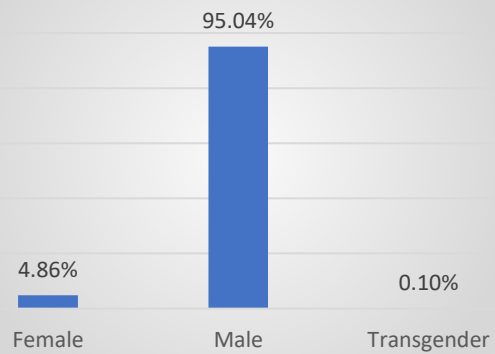

Sheriff's Daily Report

10/3/2021

Under the Custody of the Sheriff	
Total Male and Female	8,694
Jail Population	5,689
Community Corrections	3,005

Jail Population - Behind the Walls

Behind the Walls: Detainees that are physically housed under the Sheriff's custody 24 hours a day/7 days a week. This includes all populations listed on this chart - Divisional populations male & female, Outside Counties, Hospital, PRC, Women's Residential, & VRIC. Detainees in court-ordered treatment programs (PRC, Women's Residential, VRIC) are housed at CCDOC 24 hours a day/7 days week.

Sheriff's Daily Report

10/3/2021

CCSO Population Demographics

In Confinement

Gender Distribution

Race Distribution

Age Distribution

Community Corrections

Gender Distribution

Race Distribution

Age Distribution