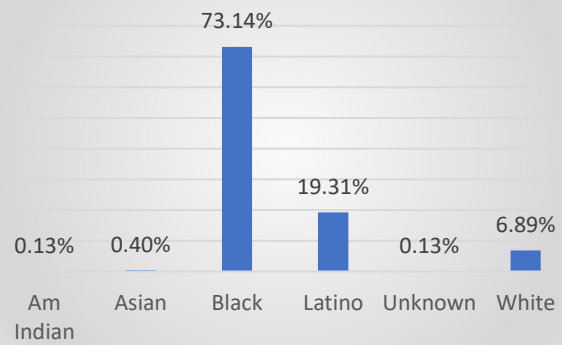

Sheriff's Daily Report

10/3/2021

Under the Custody of the Sheriff	
Total Male and Female	8,694
Jail Population	5,689
Community Corrections	3,005

Jail Population - Behind the Walls

Behind the Walls: Detainees that are physically housed under the Sheriff's custody 24 hours a day/7 days a week. This includes all populations listed on this chart - Divisional populations male & female, Outside Counties, Hospital, PRC, Women's Residential, & VRIC. Detainees in court-ordered treatment programs (PRC, Women's Residential, VRIC) are housed at CCDOC 24 hours a day/7 days week.

Sheriff's Daily Report

10/3/2021

CCSO Population Demographics

In Confinement

Gender Distribution

Race Distribution

Age Distribution

Community Corrections

Gender Distribution

Race Distribution

Age Distribution